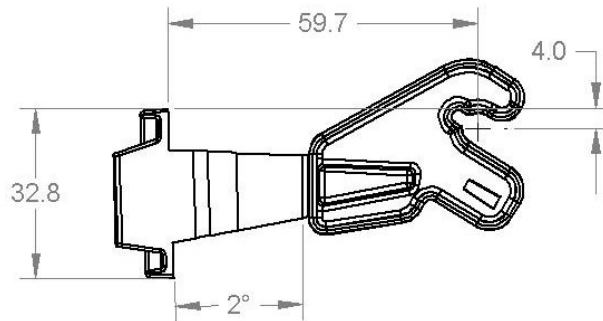

Material	SAP Description	Width	Color	Comments	Cabinets
252060087P1	BEG, 19GAMEKING, 67MM QTY-1	FW	Black	Bally	Legacy

These dimensions are for reference only. Please request a sample to integrate into your machine.