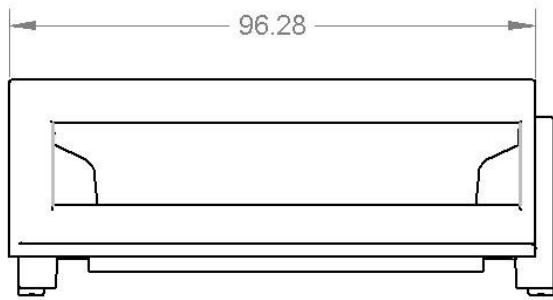

Material	SAP Description	Width	Color	Comments	Cabinets
58144290P30	BEG IGT S2000 BULK 30	MW	Yellow-Green	IGT Specific	Vision Reel
58144291P30	BEG,IGT 84S2000 BULK 30	MW	Yellow-Green	IGT Specific	Vision Reel

These dimensions are for reference only. Please request a sample to integrate into your machine.