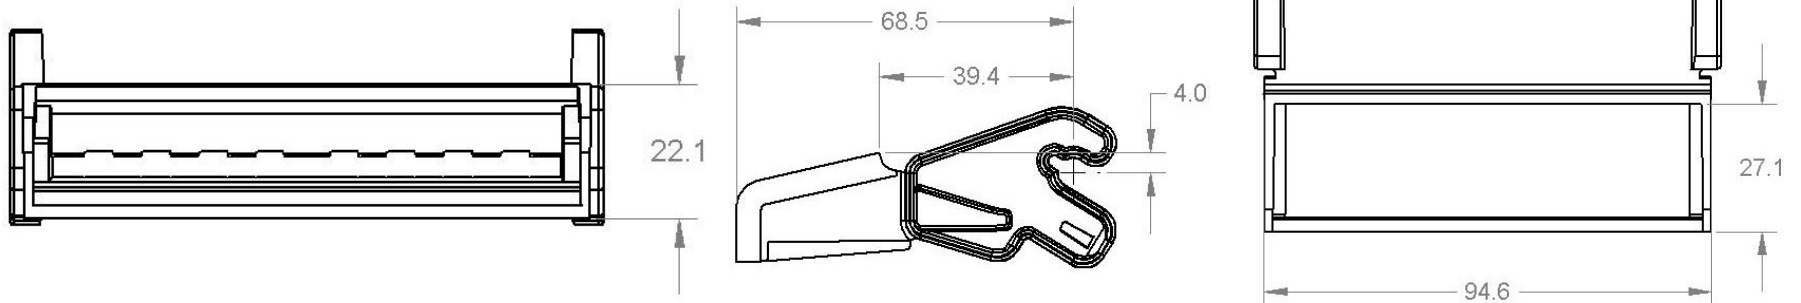

Material	SAP Description	Width	Color	Comments	Cabinets
252020329P24	84MM MW ARUZE BEZEL	MW	Black