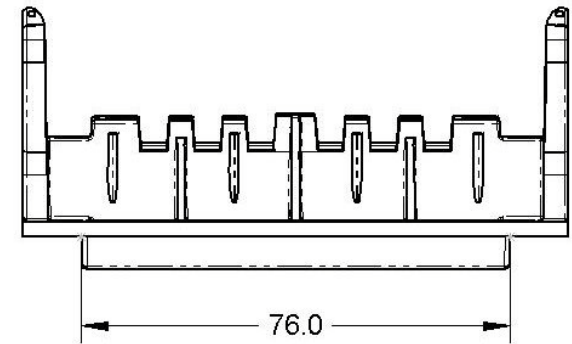

Material	SAP Description	Width	Color	Comments	Cabinets
58144590P30	BEG IGT BARTOP BULK 30	FW	Black	IGT Specific	Bartop

These dimensions are for reference only. Please request a sample to integrate into your machine.