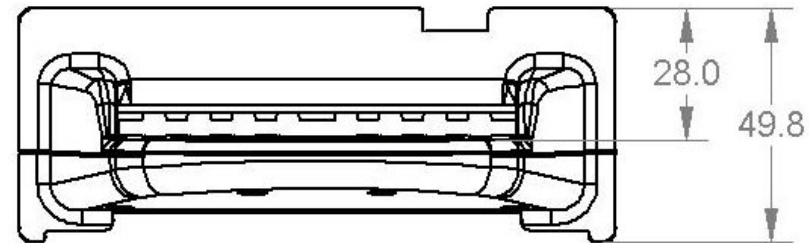

Material	SAP Description	Width	Color	Comments	Cabinets
252067178P1	SC 66MM RETAIL PLATFORM BEZEL	FW	Black		
252065179P1	SC 83MM RETAIL PLATFORM BEZEL	MW	Black		

These dimensions are for reference only. Please request a sample to integrate into your machine.