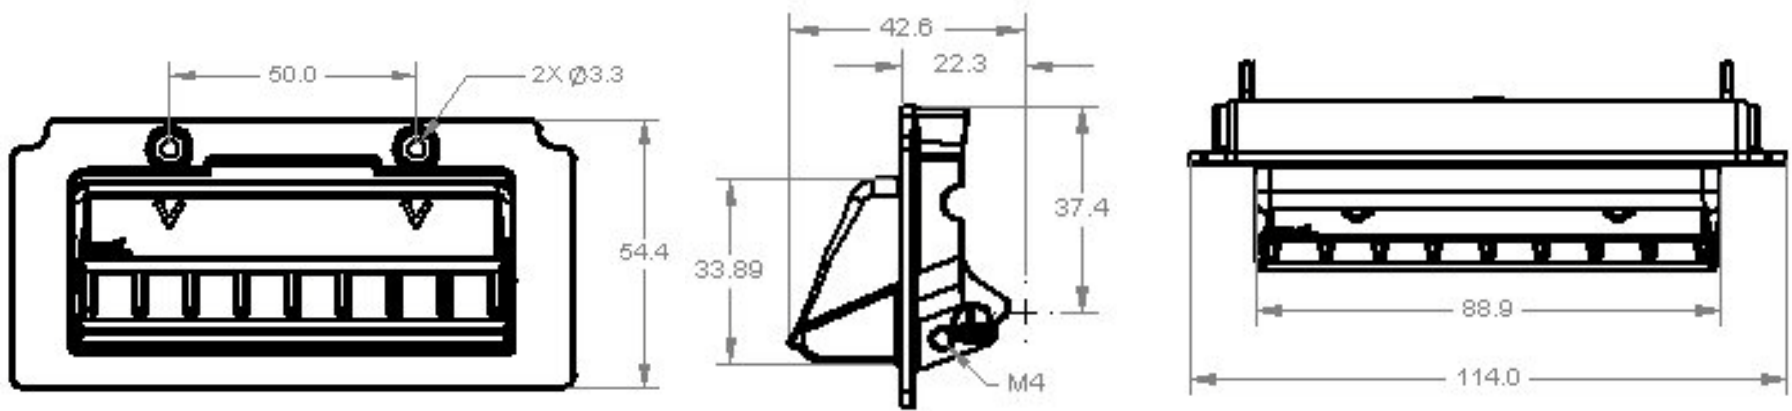

Material	SAP Description	Width	Color	Comments	Cabinets
252067173P1	CASHFLOW SC METAL MW UPSTACKER BEG	MW	Metal		

These dimensions are for reference only. Please request a sample to integrate into your machine.