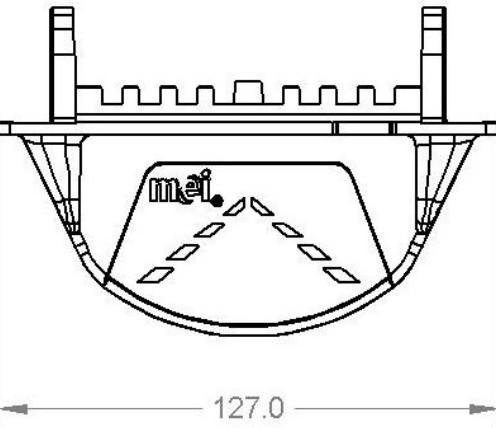

Material	SAP Description	Width	Color	Comments	Cabinets
58151800P30	BEG, SC66 IGT MPS, BULK30	FW	Blue	IGT Specific	
58151900P30	BEG, SC83/85 IGT MPS, BULK30	MW	Blue	IGT Specific	

These dimensions are for reference only. Please request a sample to integrate into your machine.