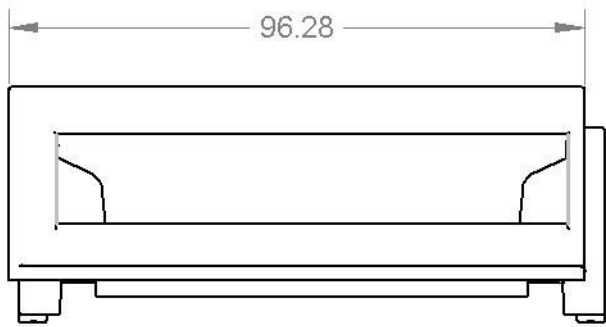

Material	SAP Description	Width	Color	Comments	Cabinets
252064085P1	BEG, ARISTOCRAT STEPPER, 67MM	FW	Green	Aristocrat Specific	Stepper

These dimensions are for reference only. Please request a sample to integrate into your machine.