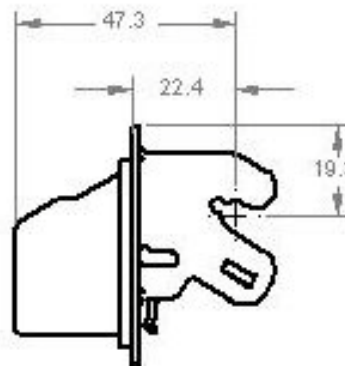

Material	SAP Description	Width	Color	Comments	Cabinets
252062101P1	BEG, 67MM BLUE ATRONIC, QTY-1	FW	Blue		

These dimensions are for reference only. Please request a sample to integrate into your machine.