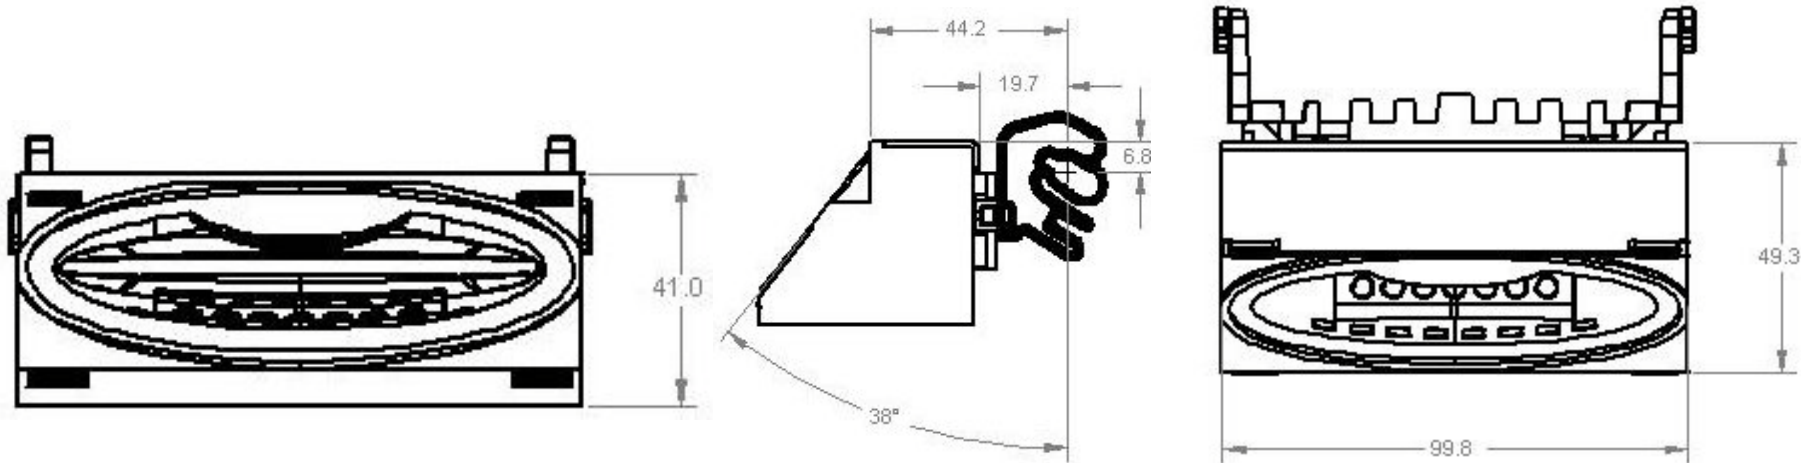

Material	SAP Description	Width	Color	Comments	Cabinets
252065135P1	FW, SC66 ATA XCITE BEZEL, QTY-1	FW	Black	Aristocrat	Excite/ Viridian
252067134P1	MW, SC83/85 ATA XCITE BEZEL, QTY-1	MW	Black	Aristocrat	Excite/ Viridian

These dimensions are for reference only. Please request a sample to integrate into your machine.