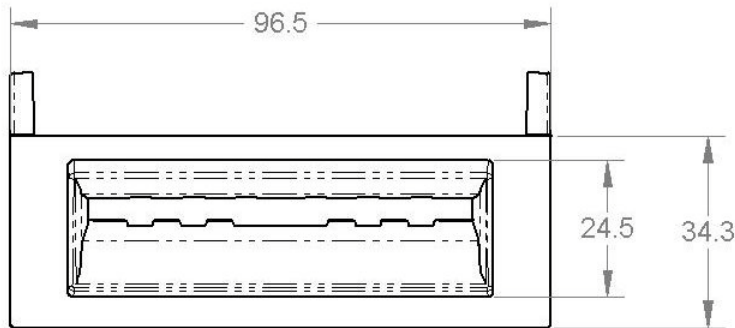

Material	SAP Description	Width	Color	Comments	Cabinets
58144590P30	BEG IGT BARTOP BULK 30	FW	Black	IGT Specific	Bartop

These dimensions are for reference only. Please request a sample to integrate into your machine.