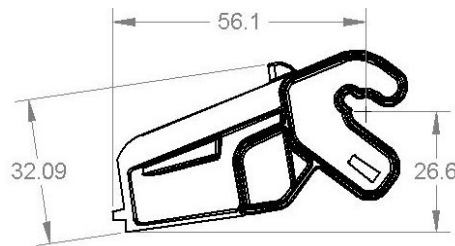

Material	SAP Description	Width	Color	Comments	Cabinets
252063016P24	BEG 67MM PLATFORM BULK24	FW	Black		
252064161P24	SC66 PLATFORM BEZEL, GEN II, PK24	FW	Black	Aristocrat Specific	Barcoo

These dimensions are for reference only. Please request a sample to integrate into your machine.