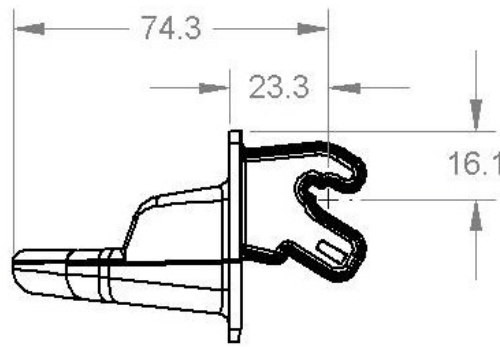

Material	SAP Description	Width	Color	Comments	Cabinets
58151800P30	BEG, SC66 IGT MPS, BULK30	FW	Blue	IGT Specific	
58151900P30	BEG, SC83/85 IGT MPS, BULK30	MW	Blue	IGT Specific	

These dimensions are for reference only. Please request a sample to integrate into your machine.