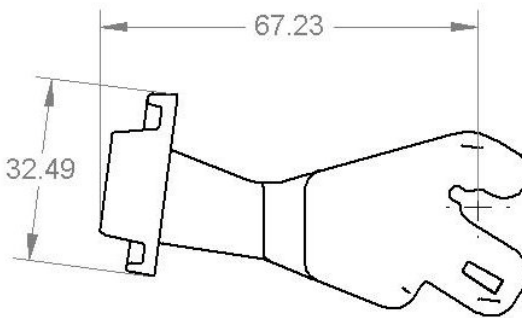

PICTURE COMING SOON...

Material	SAP Description	Width	Color	Comments	Cabinets
252020302P1	SC66 FW STEPPER BEZEL, PK1	FW	Black