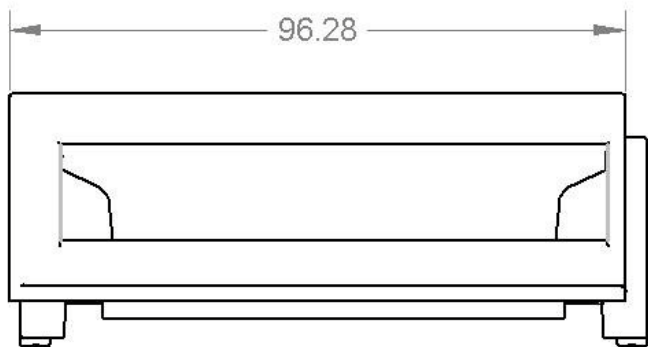

PICTURE COMING SOON...

Material	SAP Description	Width	Color	Comments	Cabinets
252020302P1	SC66 FW STEPPER BEZEL, PK1	FW	Black