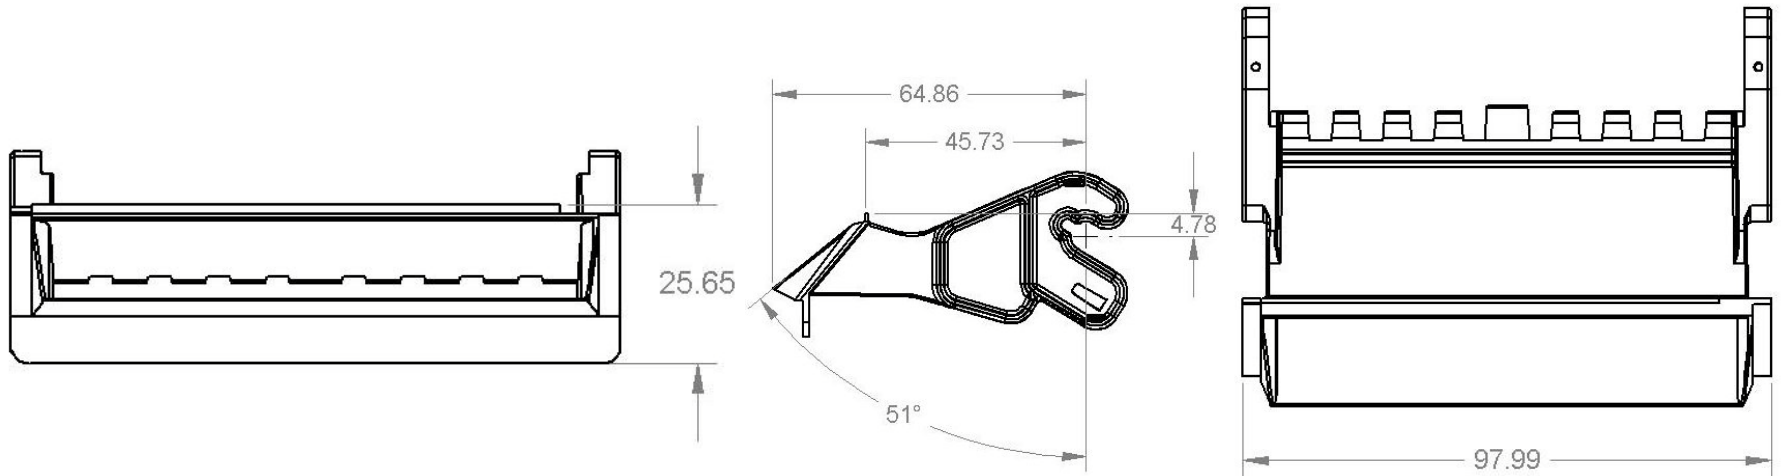

Material	SAP Description	Width	Color	Comments	Cabinets
58144391P30	BEG, IGT 84VID/AVP BULK 30	MW	Yellow/ Green	IGT Specific	Trimline

These dimensions are for reference only. Please request a sample to integrate into your machine.