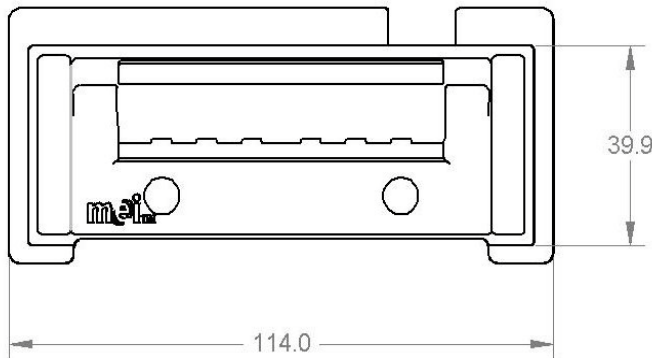

Material	SAP Description	Width	Color	Comments	Cabinets
252026321P1	FW UNIVERSAL BEZEL, GREEN, PK1	FW	Green		

These dimensions are for reference only. Please request a sample to integrate into your machine.