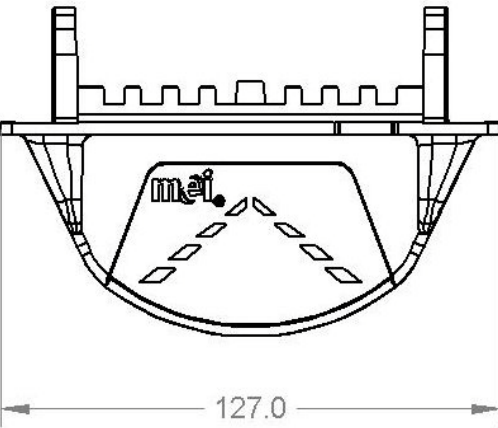

Material	SAP Description	Width	Color	Comments	Cabinets
252067178P1	SC 66MM RETAIL PLATFORM BEZEL	FW	Black		
252065179P1	SC 83MM RETAIL PLATFORM BEZEL	MW	Black		

These dimensions are for reference only. Please request a sample to integrate into your machine.