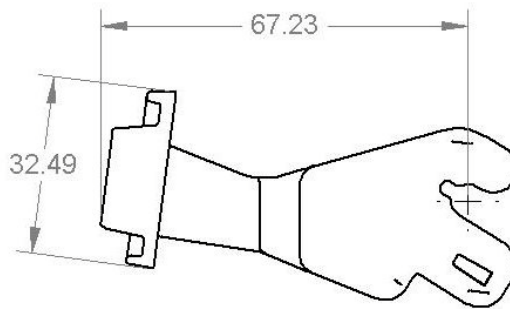

Material	SAP Description	Width	Color	Comments	Cabinets
252064085P1	BEG, ARISTOCRAT STEPPER, 67MM	FW	Green	Aristocrat Specific	Stepper

These dimensions are for reference only. Please request a sample to integrate into your machine.