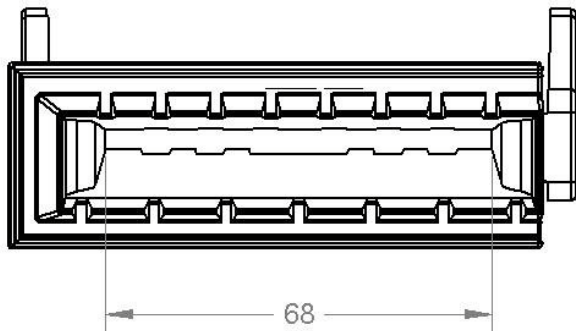

Material	SAP Description	Width	Color	Comments	Cabinets
252060087P1	BEG, 19GAMEKING, 67MM QTY-1	FW	Black	Bally	Legacy

These dimensions are for reference only. Please request a sample to integrate into your machine.