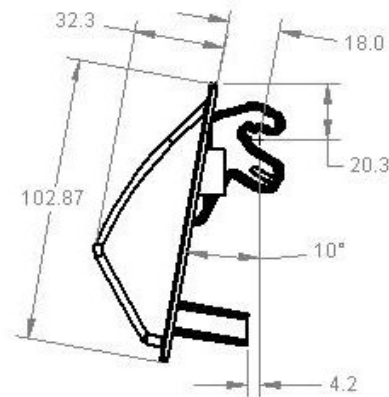

Material	SAP Description	Width	Color	Comments	Cabinets
58144602P15	BEG, IGT LXS 84 BULK PK (QTY15)	MW	Black	IGT Specific	LXS Slant

These dimensions are for reference only. Please request a sample to integrate into your machine.