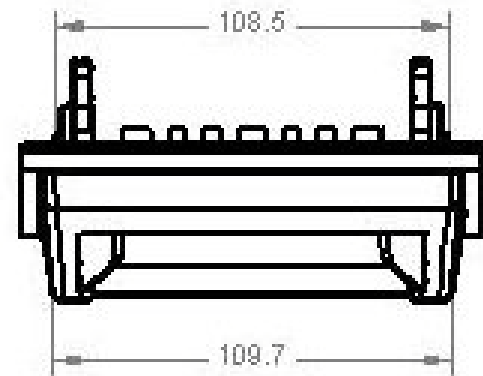

Material	SAP Description	Width	Color	Comments	Cabinets
58144603P15	BEG, IGT LXS 67 BULK PK (QTY15)	FW	Black	IGT Specific	LXS Slant

These dimensions are for reference only. Please request a sample to integrate into your machine.