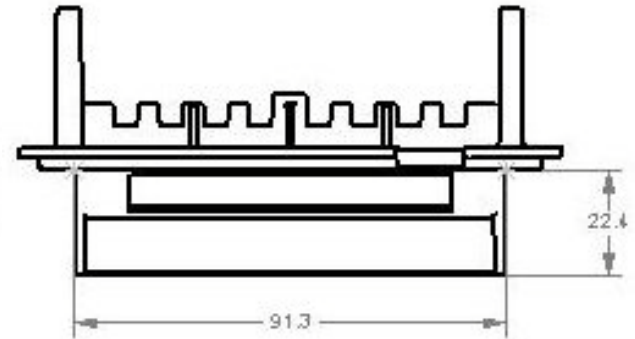

Material	SAP Description	Width	Color	Comments	Cabinets
252063094P1	84MM UNIVERSAL BEG, BLUE, PK1	MW	Blue		
252065174P1	84MM UNIVERSAL BEG, BLUE, (WIDE) PK1	MW	Blue	Weike-P30 Available	Criton (SLT), Triton (UPR)

These dimensions are for reference only. Please request a sample to integrate into your machine.