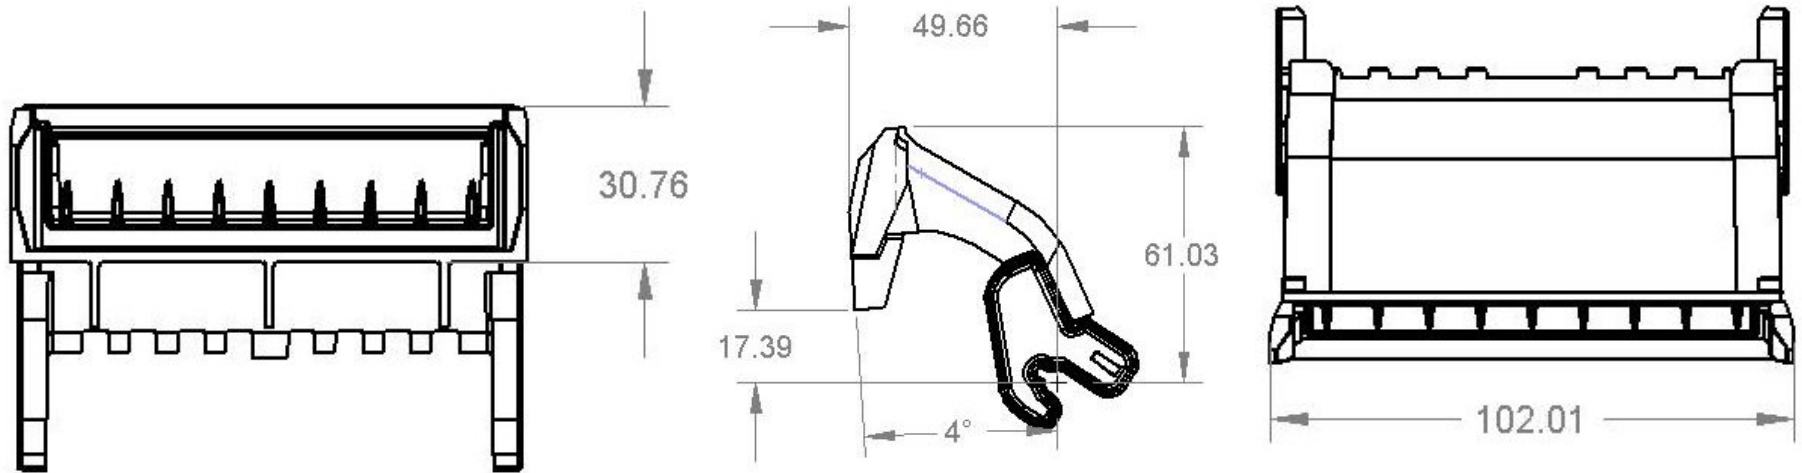

Material	SAP Description	Width	Color	Comments	Cabinets
58151800P30	BEG, SC66 IGT MPS, BULK30	FW	Blue	IGT Specific	
58151900P30	BEG, SC83/85 IGT MPS, BULK30	MW	Blue	IGT Specific	

These dimensions are for reference only. Please request a sample to integrate into your machine.