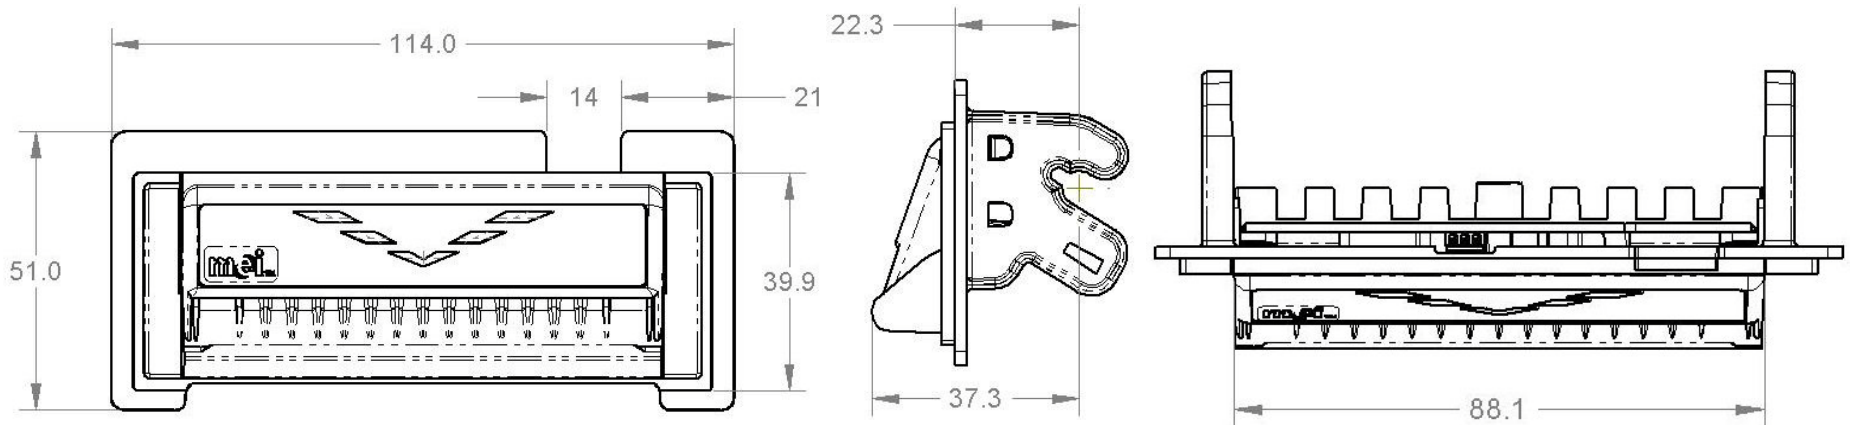

Material	SAP Description	Width	Color	Comments	Cabinets
252067058P1	PK1 BEG84, C-RES, LIT, W/USB	MW	Black	P24 Available	

These dimensions are for reference only. Please request a sample to integrate into your machine.