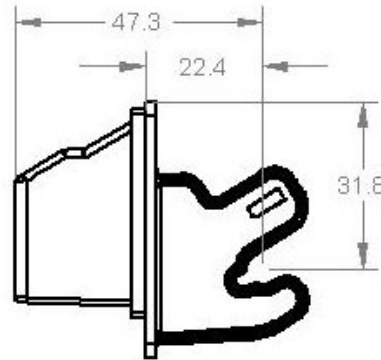

Material	SAP Description	Width	Color	Comments	Cabinets
252065093P1	SK UPSTACKER BEZEL 67MM	FW	Black		

These dimensions are for reference only. Please request a sample to integrate into your machine.