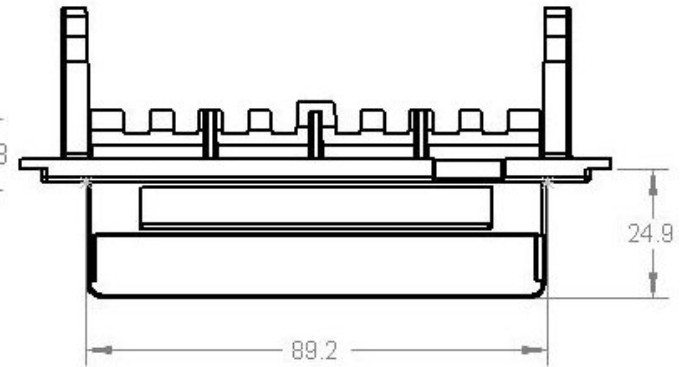

Material	SAP Description	Width	Color	Comments	Cabinets
252064127P1	84MM UNIVERSAL BEG, BLUE, WMS PK1	MW	Blue	WMS Specific