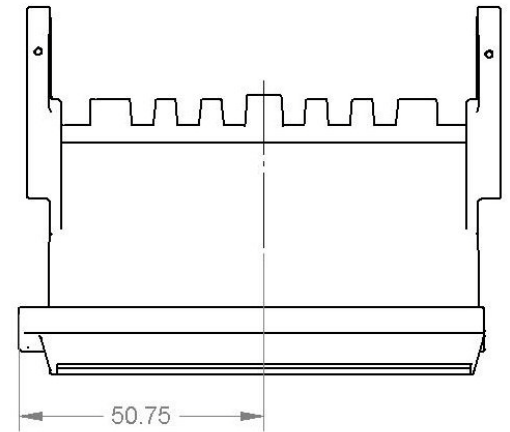

Material	SAP Description	Width	Color	Comments	Cabinets
252064085P1	BEG, ARISTOCRAT STEPPER, 67MM	FW	Green	Aristocrat Specific	Stepper

These dimensions are for reference only. Please request a sample to integrate into your machine.