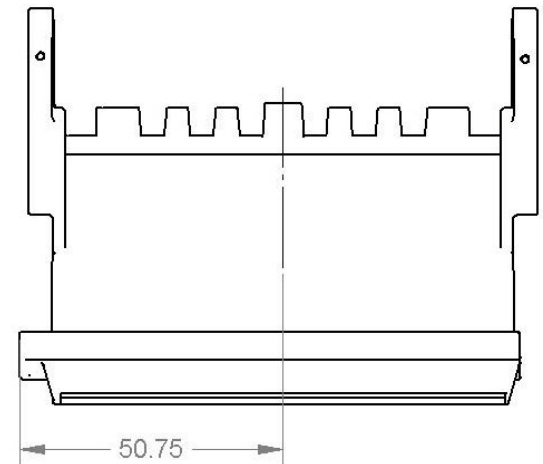

PICTURE COMING SOON...

Material	SAP Description	Width	Color	Comments	Cabinets
252020302P1	SC66 FW STEPPER BEZEL, PK1	FW	Black