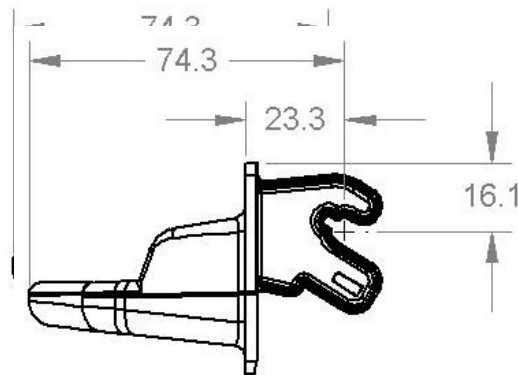

Material	SAP Description	Width	Color	Comments	Cabinets
252067178P1	SC 66MM RETAIL PLATFORM BEZEL	FW	Black		
252065179P1	SC 83MM RETAIL PLATFORM BEZEL	MW	Black		

These dimensions are for reference only. Please request a sample to integrate into your machine.