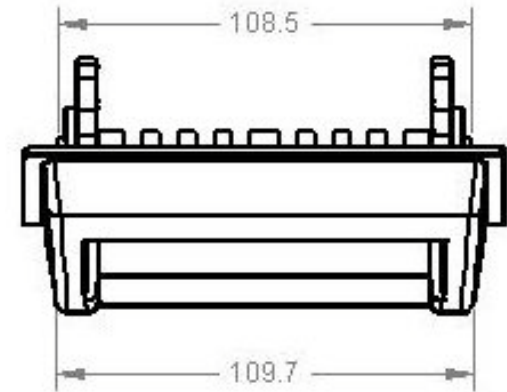

Material	SAP Description	Width	Color	Comments	Cabinets
58144602P15	BEG, IGT LXS 84 BULK PK (QTY15)	MW	Black	IGT Specific	LXS Slant

These dimensions are for reference only. Please request a sample to integrate into your machine.