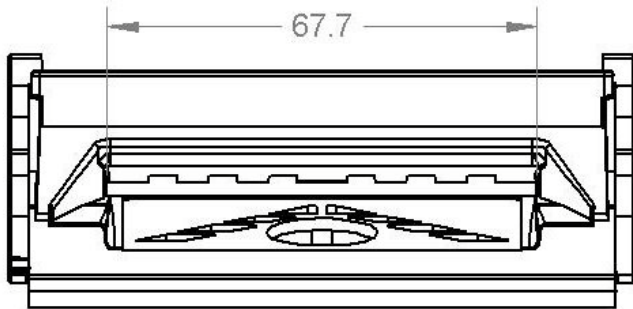

Material	SAP Description	Width	Color	Comments	Cabinets
252063016P24	BEG 67MM PLATFORM BULK24	FW	Black		
252064161P24	SC66 PLATFORM BEZEL, GEN II, PK24	FW	Black	Aristocrat Specific	Barcoo

These dimensions are for reference only. Please request a sample to integrate into your machine.