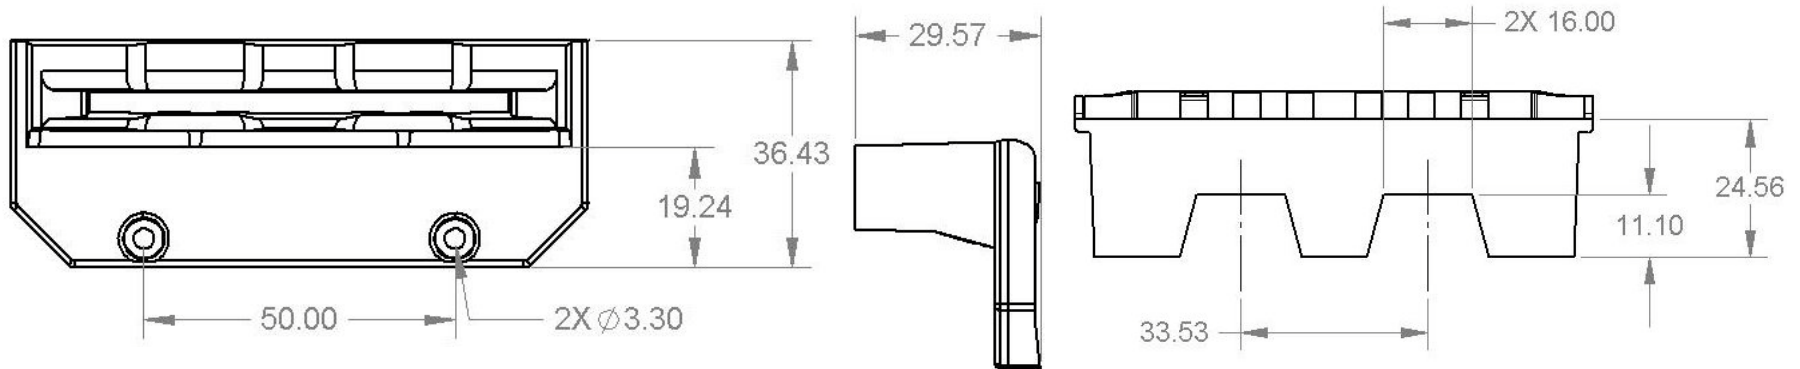

Material	SAP Description	Width	Color	Comments	Cabinets
252065152P24	BULK24 BEZEL, BALLY BARTOP, SC66	FW	Black	Bally Specific	

These dimensions are for reference only. Please request a sample to integrate into your machine.