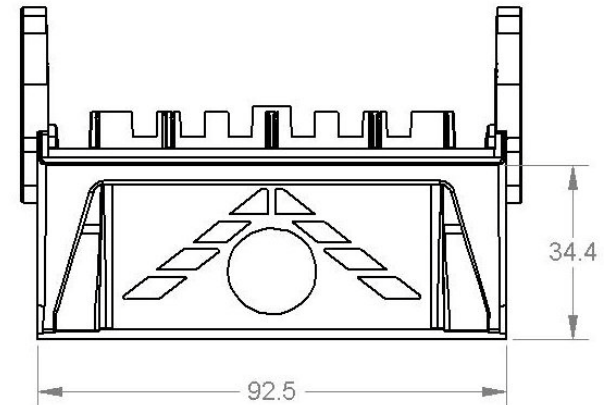

Material	SAP Description	Width	Color	Comments	Cabinets
252063016P24	BEG 67MM PLATFORM BULK24	FW	Black		
252064161P24	SC66 PLATFORM BEZEL, GEN II, PK24	FW	Black	Aristocrat Specific	Barcoo

These dimensions are for reference only. Please request a sample to integrate into your machine.