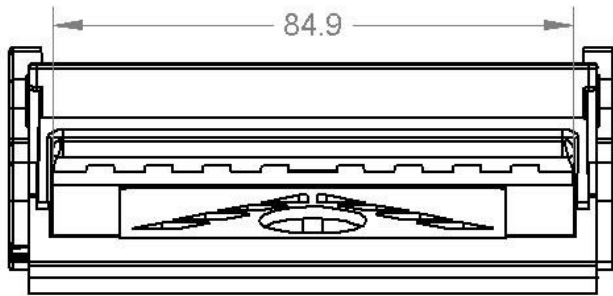

Material	SAP Description	Width	Color	Comments	Cabinets
252062162P24	SC83 PLATFORM Bezel, GEN II BULK24	MW	Black	Aristocrat Specific	Barcoo
252060065	BEG, MW PLATFORM, BULK PK, QTY24	MW	Black	Aristocrat Specific	

These dimensions are for reference only. Please request a sample to integrate into your machine.