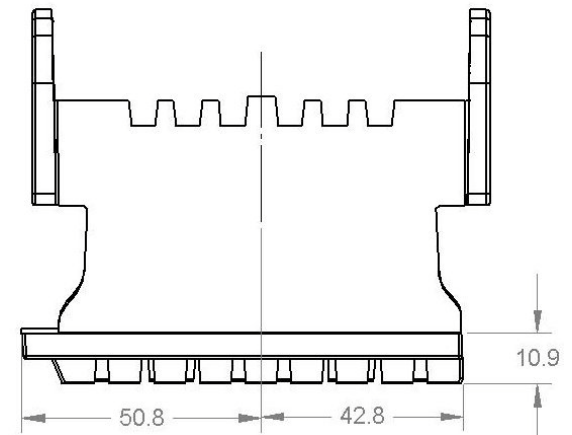

Material	SAP Description	Width	Color	Comments	Cabinets
252060087P1	BEG, 19GAMEKING, 67MM QTY-1	FW	Black	Bally	Legacy

These dimensions are for reference only. Please request a sample to integrate into your machine.