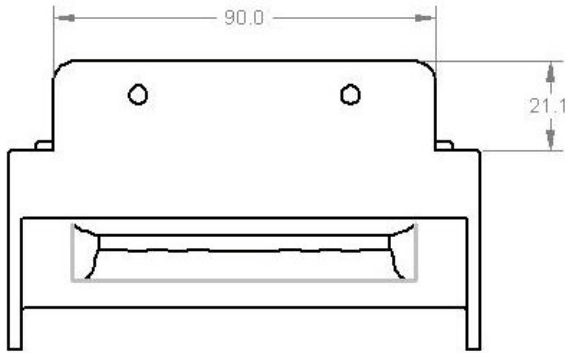

Material	SAP Description	Width	Color	Comments	Cabinets
252069091P1	BEG,67MM KONAMI SLANT,PK 1	FW	Black	Konami Specific	Advantage, Podium

These dimensions are for reference only. Please request a sample to integrate into your machine.