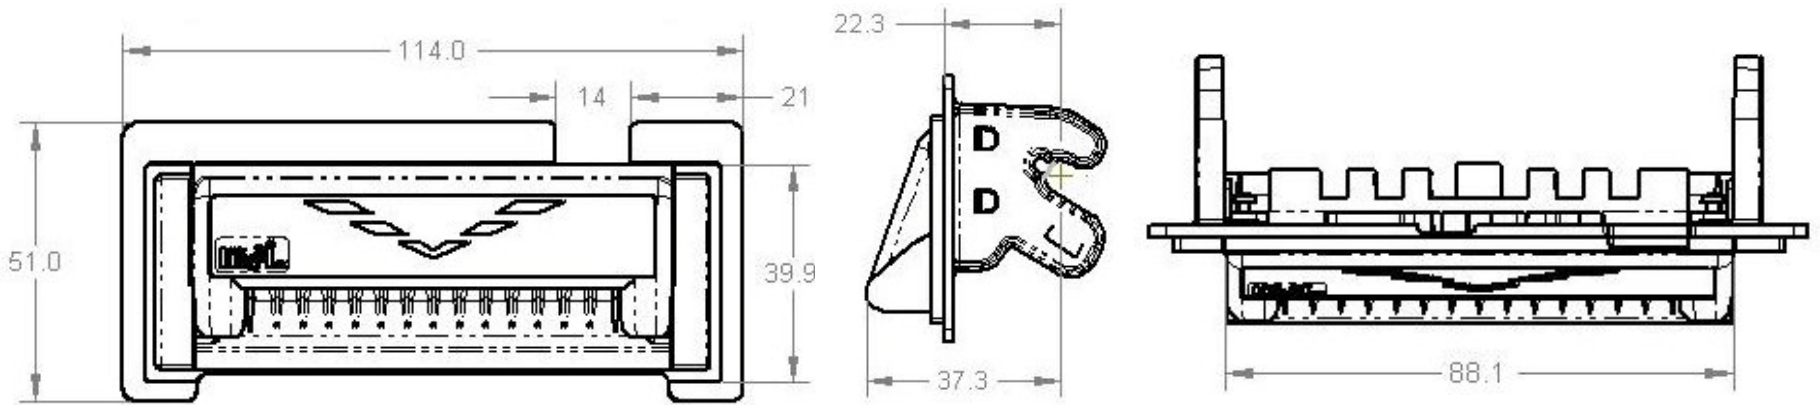

Material	SAP Description	Width	Color	Comments	Cabinets
252065054P1	BEG67, COIN RES, LIT, W/USB, P1	FW	Black	P24 Available	

These dimensions are for reference only. Please request a sample to integrate into your machine.