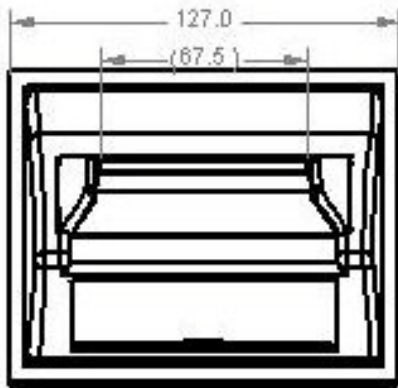

Material	SAP Description	Width	Color	Comments	Cabinets
58144603P15	BEG, IGT LXS 67 BULK PK (QTY15)	FW	Black	IGT Specific	LXS Slant

These dimensions are for reference only. Please request a sample to integrate into your machine.