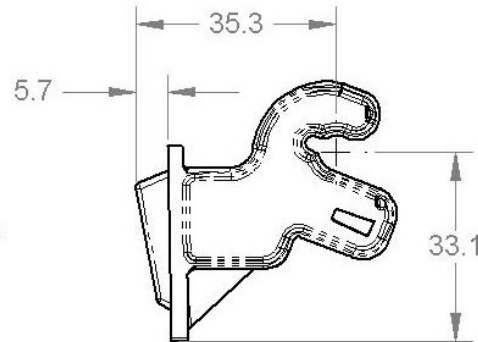

Material	SAP Description	Width	Color	Comments	Cabinets
58144590P30	BEG IGT BARTOP BULK 30	FW	Black	IGT Specific	Bartop

These dimensions are for reference only. Please request a sample to integrate into your machine.