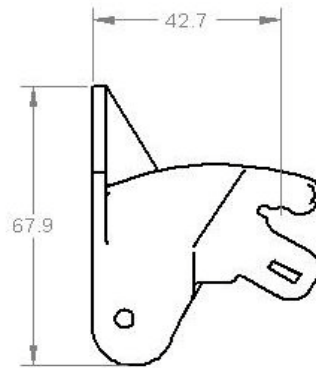

Material	SAP Description	Width	Color	Comments	Cabinets
252069091P1	BEG,67MM KONAMI SLANT,PK 1	FW	Black	Konami Specific	Advantage, Podium

These dimensions are for reference only. Please request a sample to integrate into your machine.