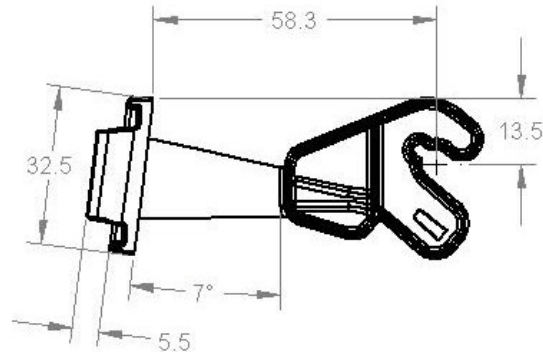

Material	SAP Description	Width	Color	Comments	Cabinets
252068088P1	BEG, SC83/85 BALLY C9000, PK-1	MW	Black	Bally Specific	

These dimensions are for reference only. Please request a sample to integrate into your machine.