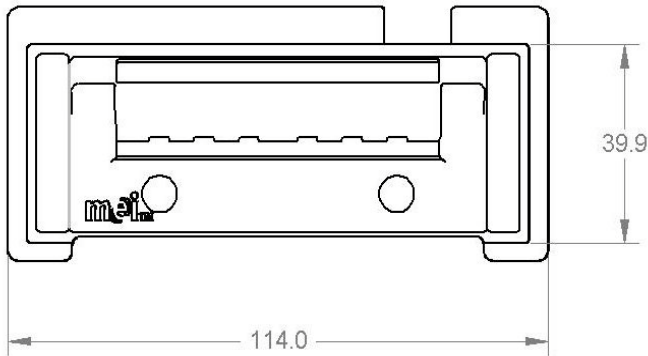

Material	SAP Description	Width	Color	Comments	Cabinets
252067014	BEG 67MM UNIVERSAL 24PC BULK	FW	Black		
252012134	MEI 67MM Universal bill entry guide NCR	FW	Black	NCR Specific	
252067014P1	BEG 67MM UNIVERSAL,QTY-1	Fw	Black		

These dimensions are for reference only. Please request a sample to integrate into your machine.