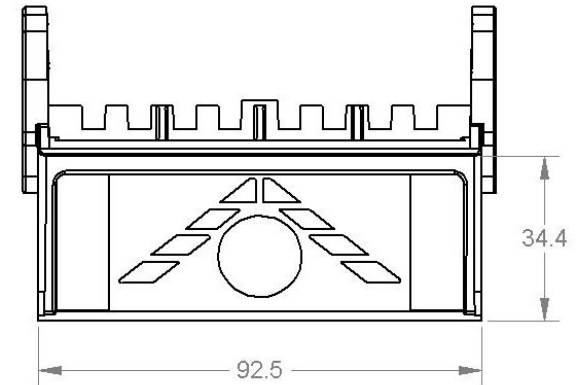

Material	SAP Description	Width	Color	Comments	Cabinets
252062162P24	SC83 PLATFORM Bezel, GEN II BULK24	MW	Black	Aristocrat Specific	Barcoo
252060065	BEG, MW PLATFORM, BULK PK, QTY24	MW	Black	Aristocrat Specific	

These dimensions are for reference only. Please request a sample to integrate into your machine.