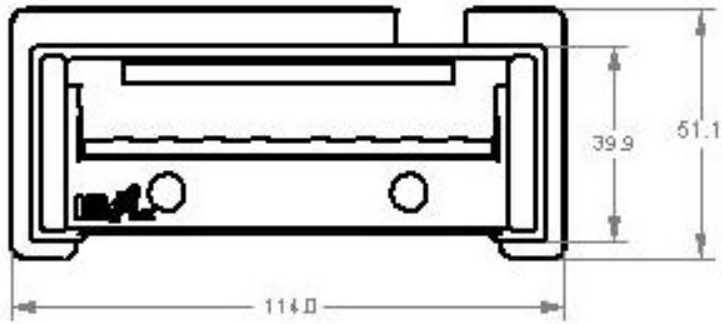

Material	SAP Description	Width	Color	Comments	Cabinets
252063094P1	84MM UNIVERSAL BEG, BLUE, PK1	MW	Blue		
252065174P1	84MM UNIVERSAL BEG, BLUE, (WIDE) PK1	MW	Blue	Weike-P30 Available	Criton (SLT), Triton (UPR)

These dimensions are for reference only. Please request a sample to integrate into your machine.