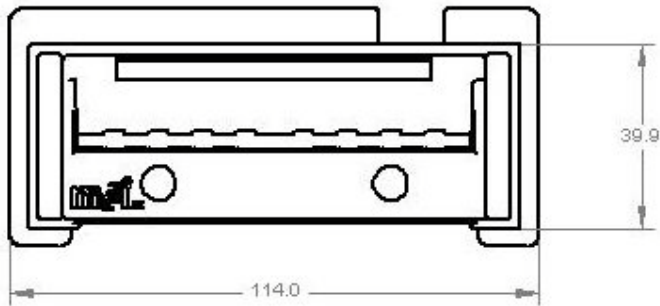

Material	SAP Description	Width	Color	Comments	Cabinets
252065015	UNIVERSAL 84MM BEG'S BULK 24	MW	Black		
252062128P1	MEI UNIVERSAL 84MM BEG's NCR	MW	Black	NCR Specific	
252065015P1	84MM UNIVERSAL, QTY-1	MW	Black		

These dimensions are for reference only. Please request a sample to integrate into your machine.