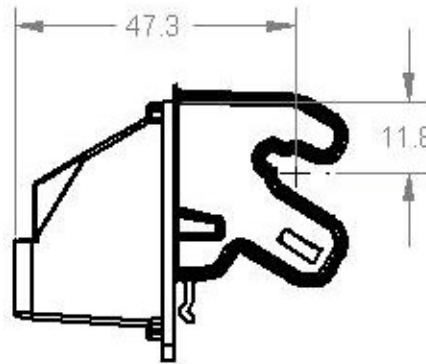

Material	SAP Description	Width	Color	Comments	Cabinets
252064127P1	84MM UNIVERSAL BEG, BLUE, WMS PK1	MW	Blue	WMS Specific