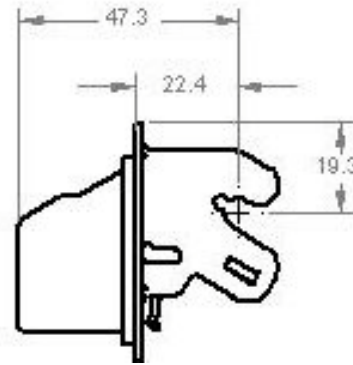

Material	SAP Description	Width	Color	Comments	Cabinets
252063094P1	84MM UNIVERSAL BEG, BLUE, PK1	MW	Blue		
252065174P1	84MM UNIVERSAL BEG, BLUE, (WIDE) PK1	MW	Blue	Weike-P30 Available	Criton (SLT), Triton (UPR)

These dimensions are for reference only. Please request a sample to integrate into your machine.