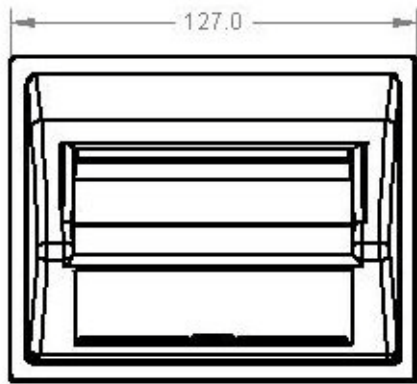

Material	SAP Description	Width	Color	Comments	Cabinets
58144602P15	BEG, IGT LXS 84 BULK PK (QTY15)	MW	Black	IGT Specific	LXS Slant

These dimensions are for reference only. Please request a sample to integrate into your machine.