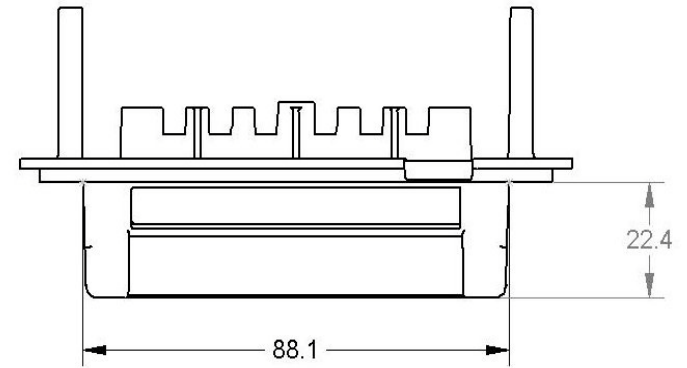

Material	SAP Description	Width	Color	Comments	Cabinets
252026321P1	FW UNIVERSAL BEZEL, GREEN, PK1	FW	Green		

These dimensions are for reference only. Please request a sample to integrate into your machine.