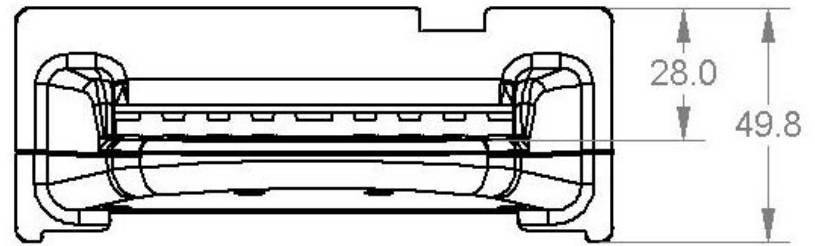

Material	SAP Description	Width	Color	Comments	Cabinets
58151800P30	BEG, SC66 IGT MPS, BULK30	FW	Blue	IGT Specific	
58151900P30	BEG, SC83/85 IGT MPS, BULK30	MW	Blue	IGT Specific	

These dimensions are for reference only. Please request a sample to integrate into your machine.