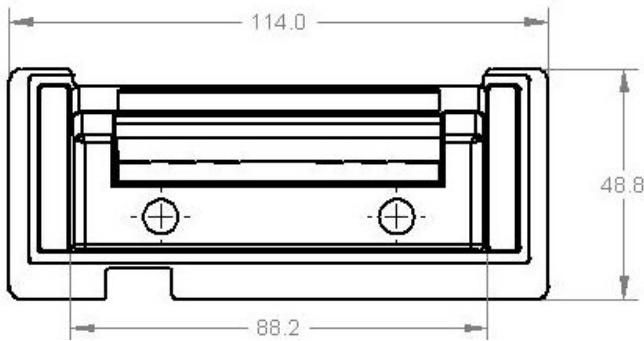

Material	SAP Description	Width	Color	Comments	Cabinets
252065093P1	SK UPSTACKER BEZEL 67MM	FW	Black		

These dimensions are for reference only. Please request a sample to integrate into your machine.