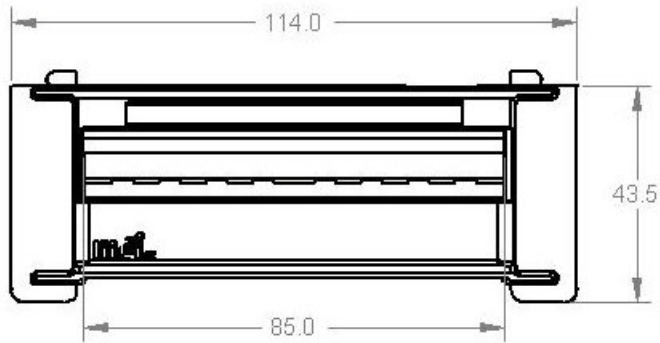

Material	SAP Description	Width	Color	Comments	Cabinets
252064127P1	84MM UNIVERSAL BEG, BLUE, WMS PK1	MW	Blue	WMS Specific