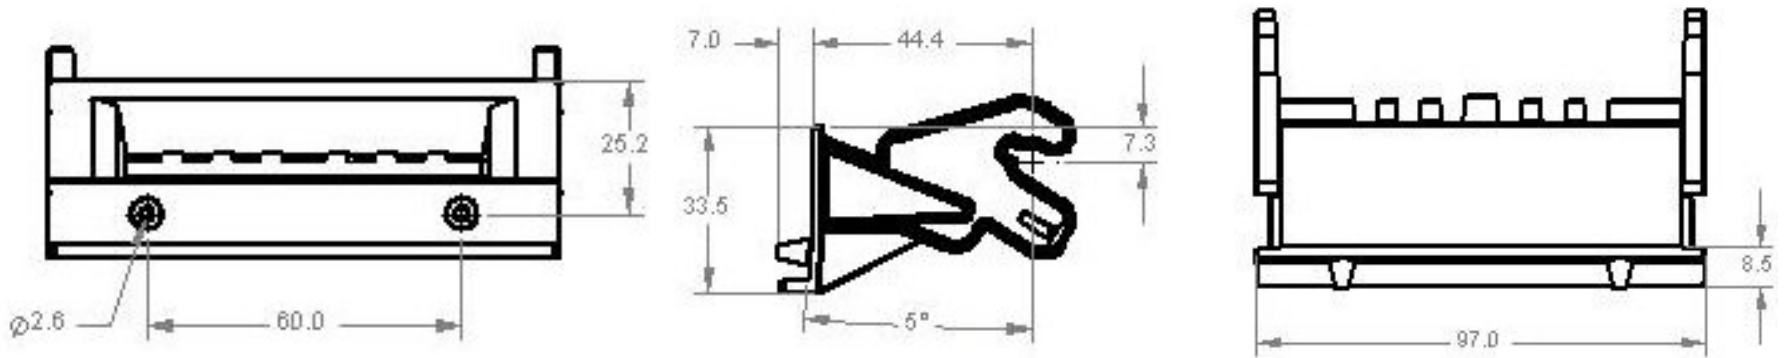

Material	SAP Description	Width	Color	Comments	Cabinets
252061090P1	BEG, 67MM KONAMI UPRIGHT, PK1	FW	Black	Konami Specific