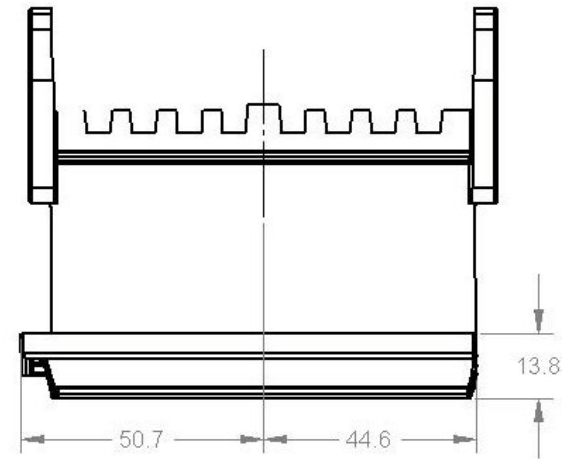

Material	SAP Description	Width	Color	Comments	Cabinets
252068088P1	BEG, SC83/85 BALLY C9000, PK-1	MW	Black	Bally Specific	

These dimensions are for reference only. Please request a sample to integrate into your machine.