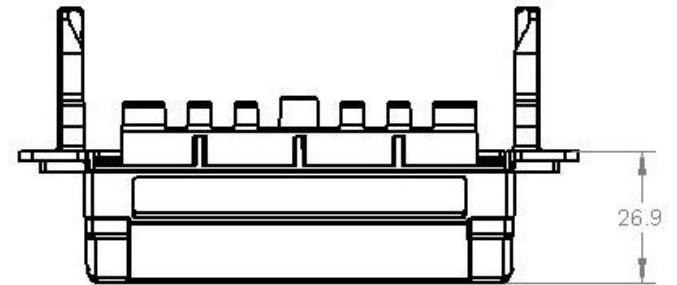

Material	SAP Description	Width	Color	Comments	Cabinets
252065093P1	SK UPSTACKER BEZEL 67MM	FW	Black		

These dimensions are for reference only. Please request a sample to integrate into your machine.