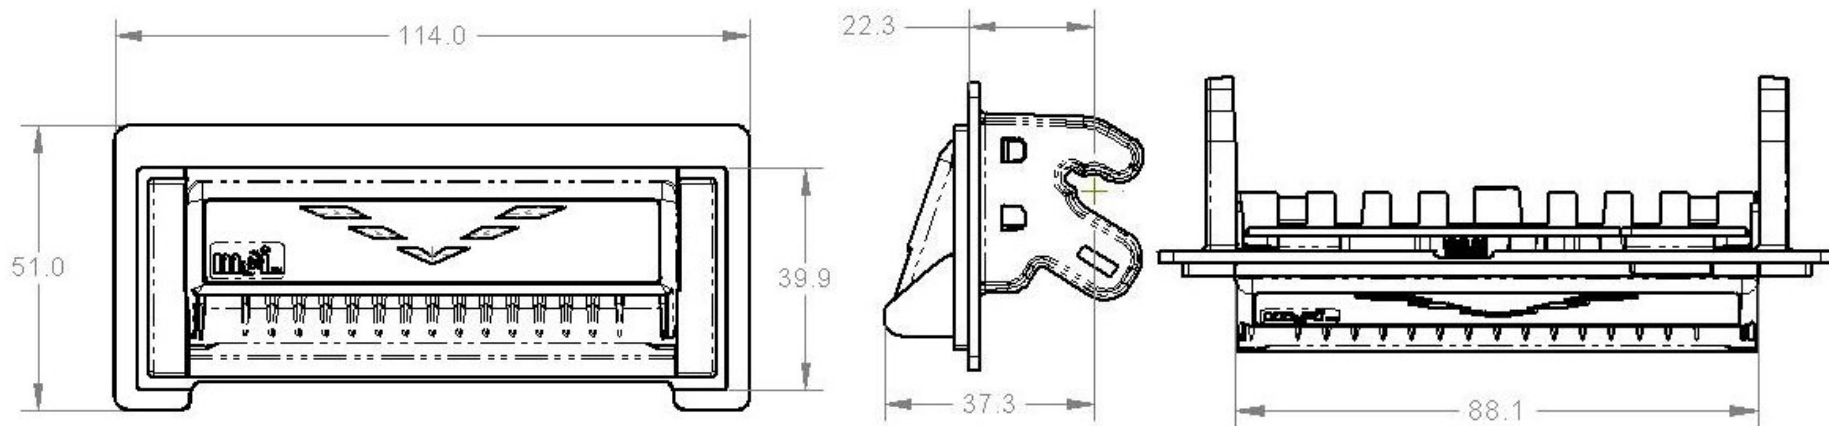

Material	SAP Description	Width	Color	Comments	Cabinets
252061056P1	BEG84,COIN RES,LIT,NO USB,P1(Repl.P24)	MW	Black	P24 Available	

These dimensions are for reference only. Please request a sample to integrate into your machine.