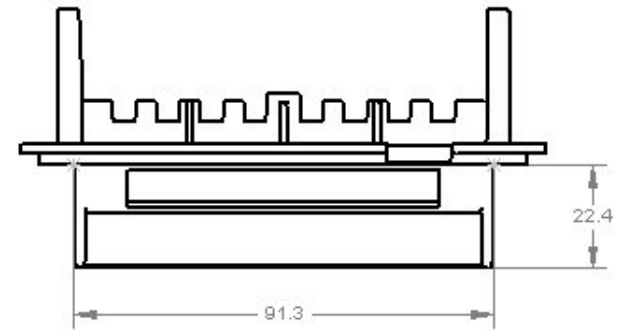

Material	SAP Description	Width	Color	Comments	Cabinets
252065015	UNIVERSAL 84MM BEG'S BULK 24	MW	Black		
252062128P1	MEI UNIVERSAL 84MM BEG's NCR	MW	Black	NCR Specific	
252065015P1	84MM UNIVERSAL, QTY-1	MW	Black		

These dimensions are for reference only. Please request a sample to integrate into your machine.