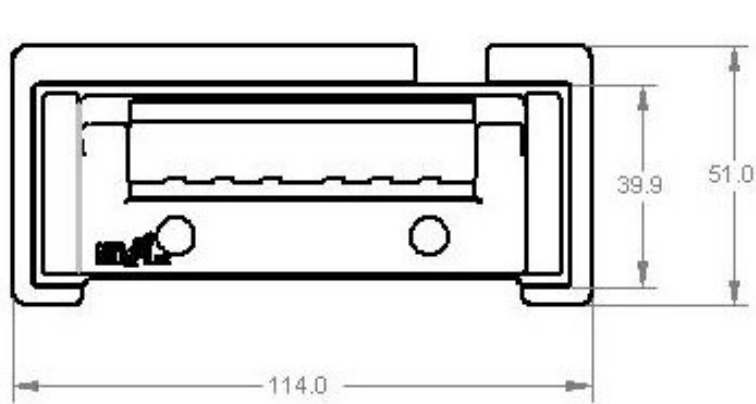

Material	SAP Description	Width	Color	Comments	Cabinets
252062101P1	BEG, 67MM BLUE ATRONIC, QTY-1	FW	Blue		

These dimensions are for reference only. Please request a sample to integrate into your machine.