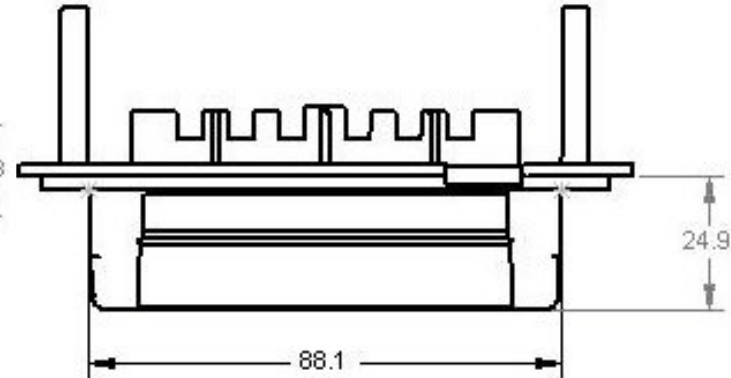

Material	SAP Description	Width	Color	Comments	Cabinets
252062101P1	BEG, 67MM BLUE ATRONIC, QTY-1	FW	Blue		

These dimensions are for reference only. Please request a sample to integrate into your machine.