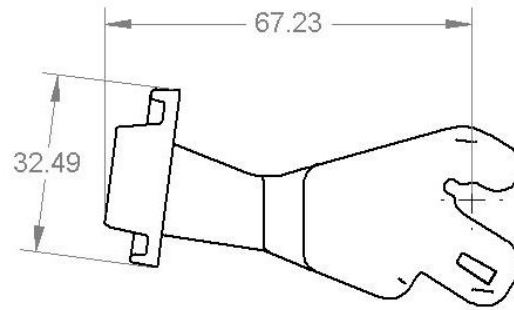

Material	SAP Description	Width	Color	Comments	Cabinets
58144290P30	BEG IGT S2000 BULK 30	MW	Yellow-Green	IGT Specific	Vision Reel
58144291P30	BEG,IGT 84S2000 BULK 30	MW	Yellow-Green	IGT Specific	Vision Reel

These dimensions are for reference only. Please request a sample to integrate into your machine.