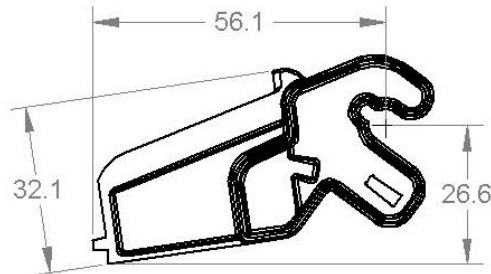

Material	SAP Description	Width	Color	Comments	Cabinets
252062162P24	SC83 PLATFORM Bezel, GEN II BULK24	MW	Black	Aristocrat Specific	Barcoo
252060065	BEG, MW PLATFORM, BULK PK, QTY24	MW	Black	Aristocrat Specific	

These dimensions are for reference only. Please request a sample to integrate into your machine.