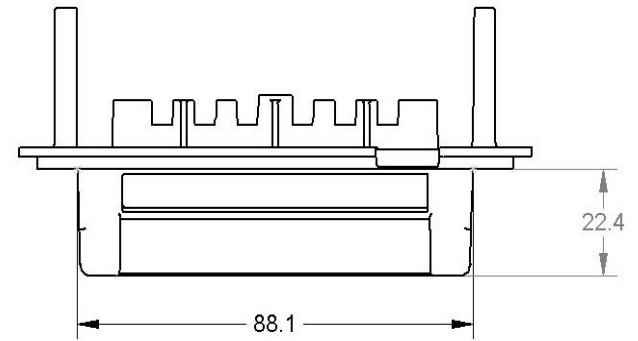

Material	SAP Description	Width	Color	Comments	Cabinets
252067014	BEG 67MM UNIVERSAL 24PC BULK	FW	Black		
252012134	MEI 67MM Universal bill entry guide NCR	FW	Black	NCR Specific	
252067014P1	BEG 67MM UNIVERSAL,QTY-1	Fw	Black		

These dimensions are for reference only. Please request a sample to integrate into your machine.