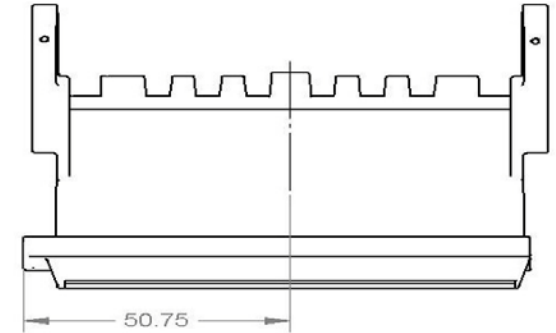

Material	SAP Description	Width	Color	Comments	Cabinets
58144290P30	BEG IGT S2000 BULK 30	MW	Yellow-Green	IGT Specific	Vision Reel
58144291P30	BEG,IGT 84S2000 BULK 30	MW	Yellow-Green	IGT Specific	Vision Reel

These dimensions are for reference only. Please request a sample to integrate into your machine.