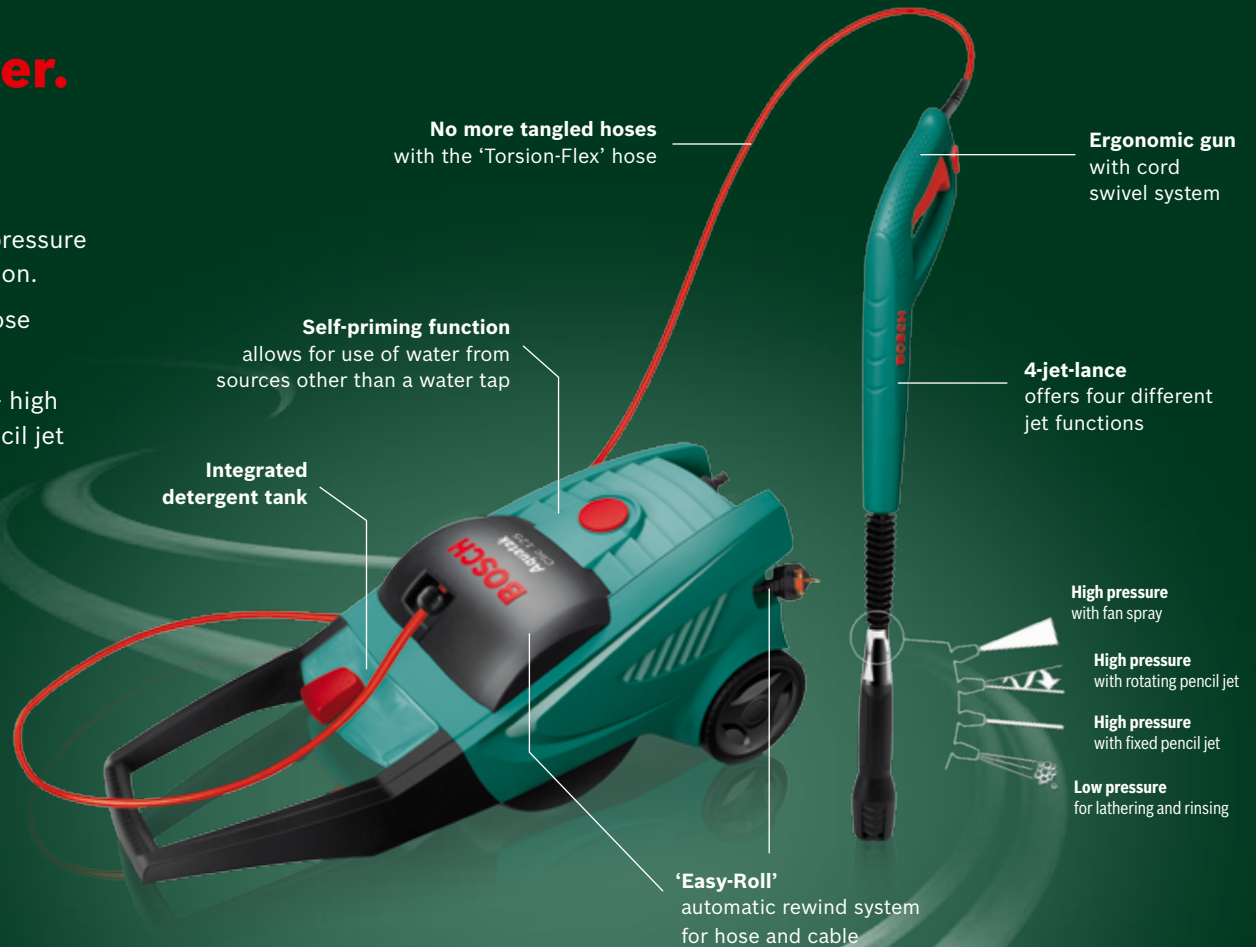

Occasional use

Regular use

More pressure, flow rate or power...

Medium jobs

Aquatak Clic 125 high-pressure washer.

Set up and packed away in seconds.

Top technology: 'Easy-Roll' system for high-pressure hose and cable enables fast and easy operation.

User friendly: 'Torsion-Flex' high-pressure hose prevents buckling and knotting.

Versatility: 4-jet lance offers four functions – high pressure with fan spray, rotating or fixed pencil jet and low pressure for lathering and rinsing.