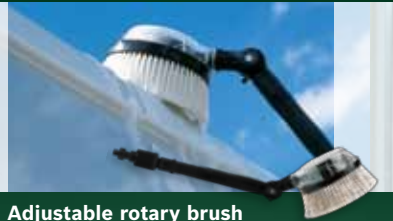

Fixed rotary brush

Detergent and water are delivered through the rotating bristles for extra cleaning power with minimum effort.

Adjustable rotary brush

A fully adjustable head makes light work of cleaning hard-to-reach surfaces and edges.