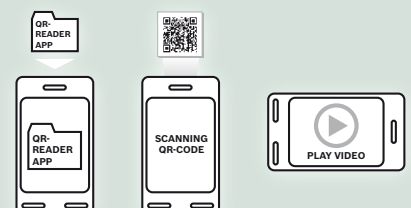

Experience Bosch with multimedia!

This Bosch catalogue not only provides you with printed information. The small code squares – known as QR codes – can be scanned using a web-enabled smartphone. This will deliver moving pictures from the Bosch catalogue directly to your mobile. With interesting product information and application examples. Give it a try!