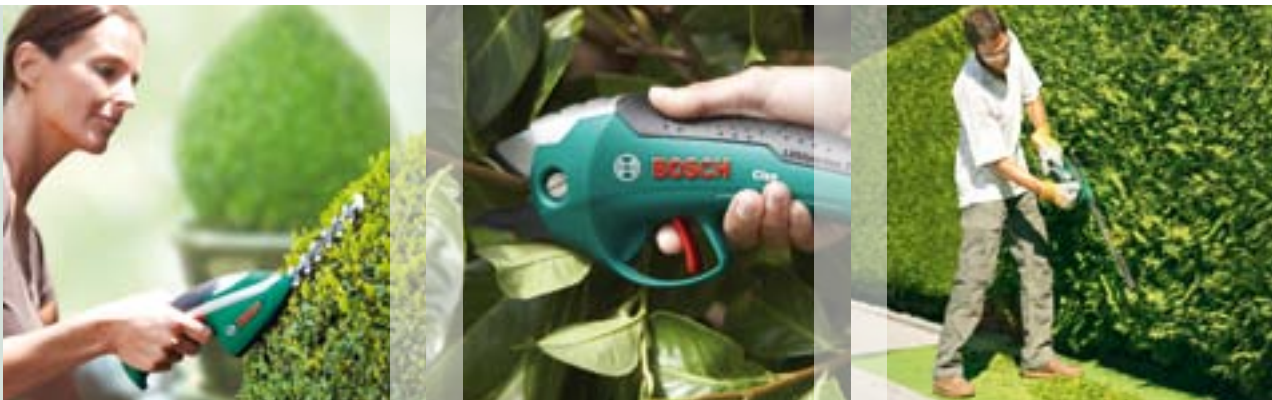

In good shape.

The best tools for cutting.

Shrubs and hedges are normally very easy to maintain. Regular cutting is by far the most important way of looking after them.

It is essential that you choose the right tools to do this. The **Isio** is a great choice for creative shaping of evergreen, small leafed plants such as box trees, yew trees and privets.

The **ASB** shrub shear is our strongest ever, while still compact and light-weight for ultimate agility. You'll find the ASB shrub shear the perfect tool for shaping your shrubs just the way you want them.

Both the **Isio** and **ASB** benefit from the innovative 'Anti-Blocking System' which prevents virtually all chance of stalling.

A complete range of **cordless and corded hedgecutters** are available for maintaining your hedges. Our new **corded electric hedgecutters** offer more power and a tooth opening of up to 34 mm.

Cordless hedgecutters offer more freedom of movement and remove the risk of cutting through a cable.

Choose the required tooth opening based on the branch thickness of your hedge. When doing so, remember that a hedge will grow. If in doubt, it is best to choose the next tooth opening up. The height and depth of the hedge determine the optimum blade length.

An overview of the complete range of Bosch shrub and hedge care products can be found on pages 32–33.