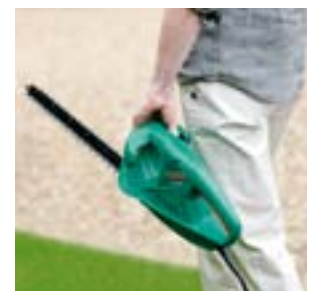

Effortless handling

Lightweight hedgecutter, designed to put less strain on your arms and back.