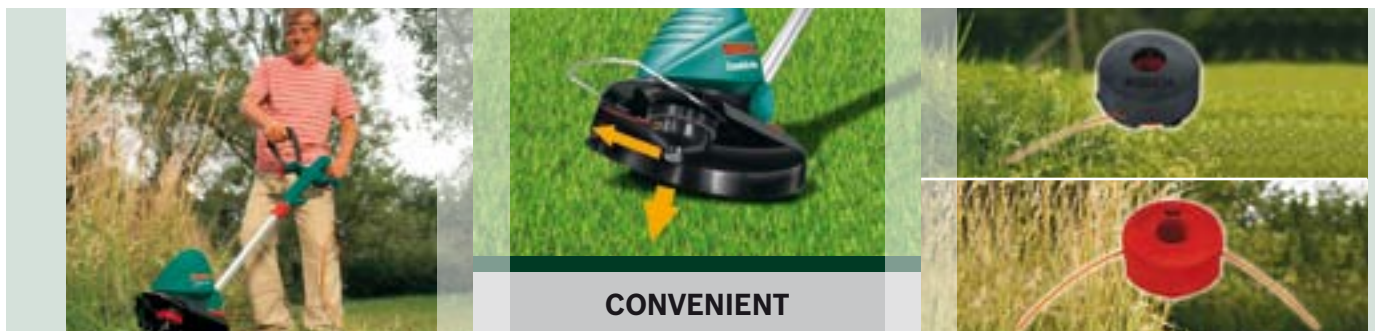

ART 26 LI cordless grass trimmer.

Cordless power up to 1000 metres.

With a Bosch cordless grass trimmer, you'll be able to edge for up to a kilometre on a single charge, with no need for cables. Its blade system gives you a 26 cm cutting diameter, while its plant protector ensures precision trimming around fragile plants. The telescopic handle lets you adjust the trimmer to a perfect height, and the softgrip and large safety switch make this piece of equipment really easy to handle.

BATTERY SYSTEM

Durable

Very powerful tool, trims up to 1000 metres with one battery charge.

Versatile and lightweight

Adjustable telescopic shaft and handle, edging function and rotating cutter head.

Power4All

Stubborn, overgrown areas are no match for a Bosch Combitrim. Its 500 W 'High-Power' motor and changeable cutting system let you storm through wild and unruly patches of undergrowth just as easily as normal grass. The ART 30 Combitrim has a 90 degree rotating cutter head to let you tackle trimming and edging with ease. And the easy grip and height adjustable telescopic handle mean you'll do it with perfect posture too.

Powerful

Ideal for edging and use in medium and large gardens including overgrown areas. The powerful 500 W motor and 30 cm cutting width deliver good all-round performance.

Convenient

Maintaining optimum line length is easy – simply tap on the ground to control line feed. Spool replacement is convenient and sealed spools prevent tangling.