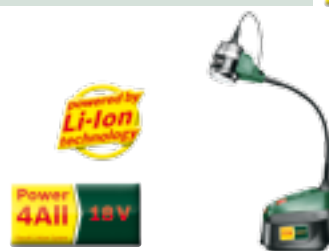

18 V lithium-ion Bosch power tools

PST 18 LI cordless jigsaw

Compact size, light weight and high precision for best sawing results.

- Maximum precision and control with the innovative Bosch CutControl and integrated PowerLight
- Bosch Electronic stroke rate control for easy sawing start and material-specific working
- 4-step orbital action for quick cuts with high sawing progress and high durability of the sawing blade

PSM 18 LI cordless multi-sander

The powerful, compact multi-talented sander.

- Bosch micro-filter system: the built-in dust extraction element sucks the dust directly into the micro-filter box
- SDS system for using various attachments
- Two-piece sanding plate: the delta tip of the sanding paper and the sanding plate can be effortlessly detached and rotated

PML 18 LI cordless multifunctional light

Brilliant light everywhere.

- High lighting power due to three high-quality LEDs
- Various applications due to a wide range of accessories for hobby & leisure