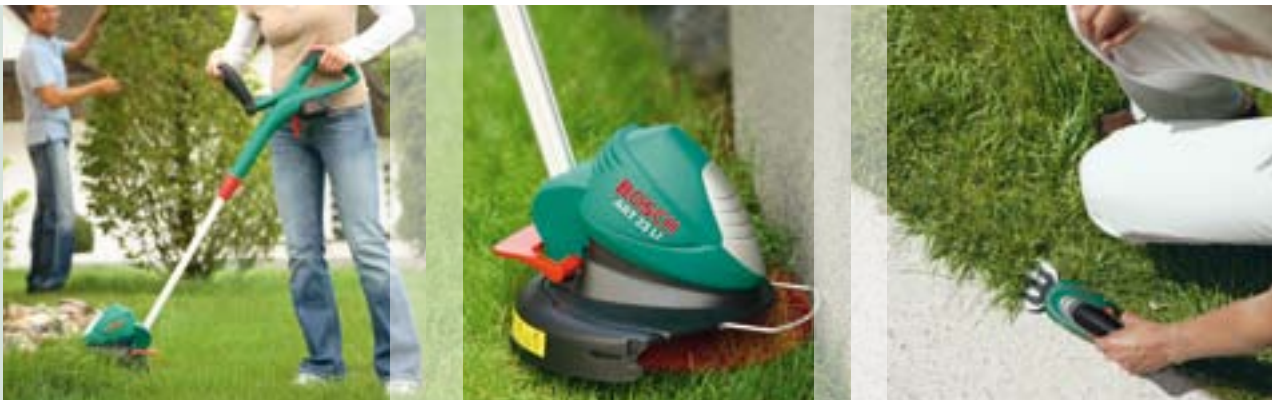

If you only need to cut small corners or sections of the lawn, then all you need is a pair of grass shears. The compact, handy **Bosch Isio** with cordless lithium-ion technology is very lightweight and cuts the edges of your lawn precisely. A telescopic handle is available to enable you to cut without having to bend down.

The **AGS cordless grass shears** are designed to make cutting lawn edges quick and convenient. Compact and lightweight with a particularly slim grip circumference and balanced weight distribution as well as long battery run time, give the range a real advantage.

The bigger and more complex your garden is, the more you have to work to maintain the lawn edges along paths, walls, fences, corners and around stones, shrubs, trees, flower beds. Bosch offers **cordless and corded grass trimmers** to help you with this.

Corded grass trimmers provide high power and cutting diameters of up to 30 cm. They give good results in little time. Then there are **cordless grass trimmers** that offer the greatest freedom of movement, are not dependent on a plug socket and are low in weight.

Whether cordless or corded, this comprehensive selection of tools ranges from standard models to more sophisticated **grass trimmers** with 90° rotating cutter head, height-adjustable telescopic handle and plant protector.

An overview of the complete range of Bosch products for cutting lawn edges can be found on pages 20–21.