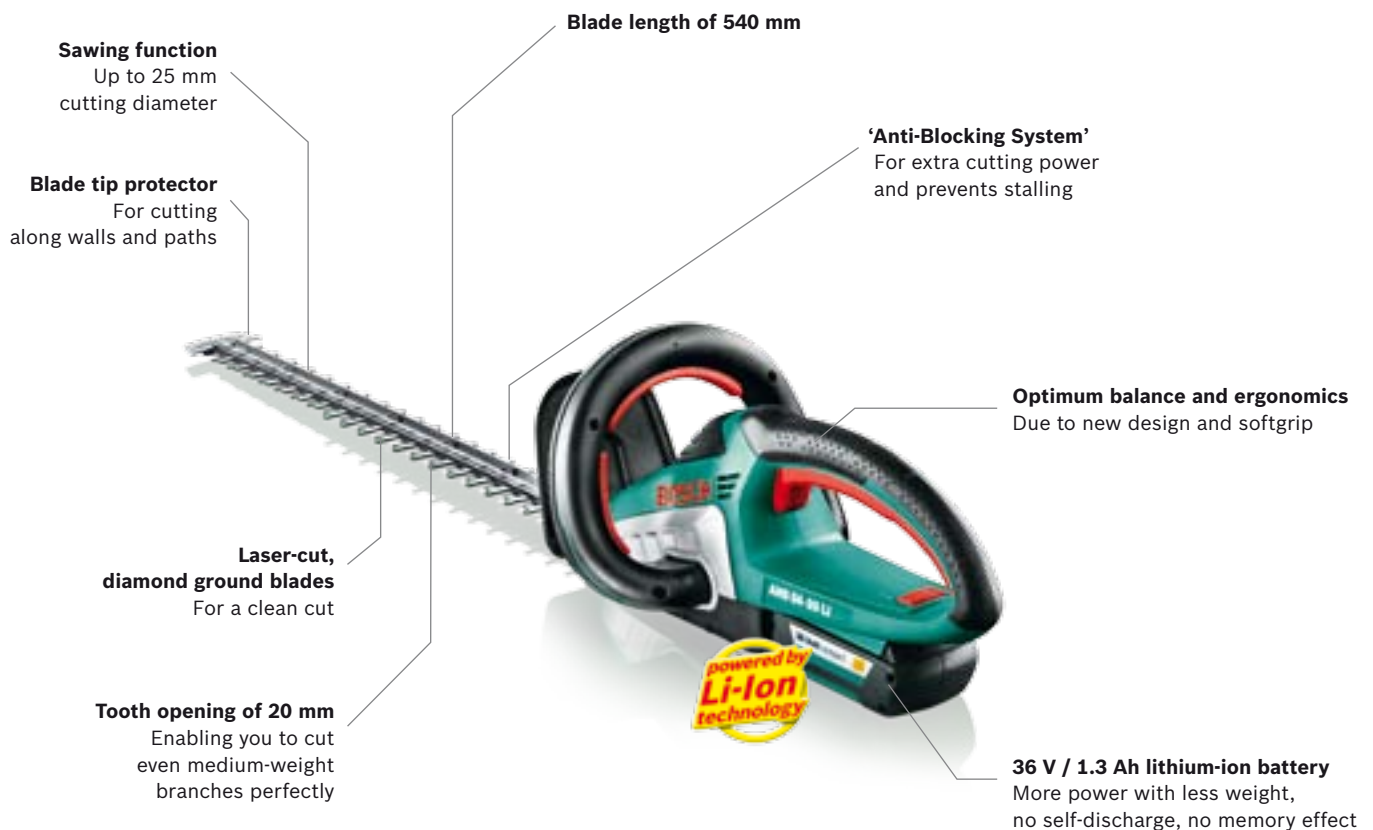

Shrub shearing has never been easier. Our ASB 10,8 LI shrub shear weighs in at just 900 g, giving you complete control to shape your shrubs and young hedges in exactly the way you want them. Its balanced design makes it highly manoeuvrable, and our 'Anti-Blocking System' lets you cut continuously without annoying jams.

Long running time
Weight of only 900 g for effortless cutting of bushes and small leafed hedges. Delivers up to 100 min run time.

ANTI-BLOCKING SYSTEM

Manageable power
Compact and manoeuvrable tool with 'Anti-Blocking System' for extra cutting and virtually no stalling.

This cordless hedgecutter makes work easier for you. Thanks to its lithium-ion technology, it's durable and is not dependent on a plug socket. It weighs only 3.5 kg and is ergonomically balanced. This means you can cut in any position without getting tired. Its 'Anti-Blocking System' and diamond ground steel blade guarantee a powerful cut.