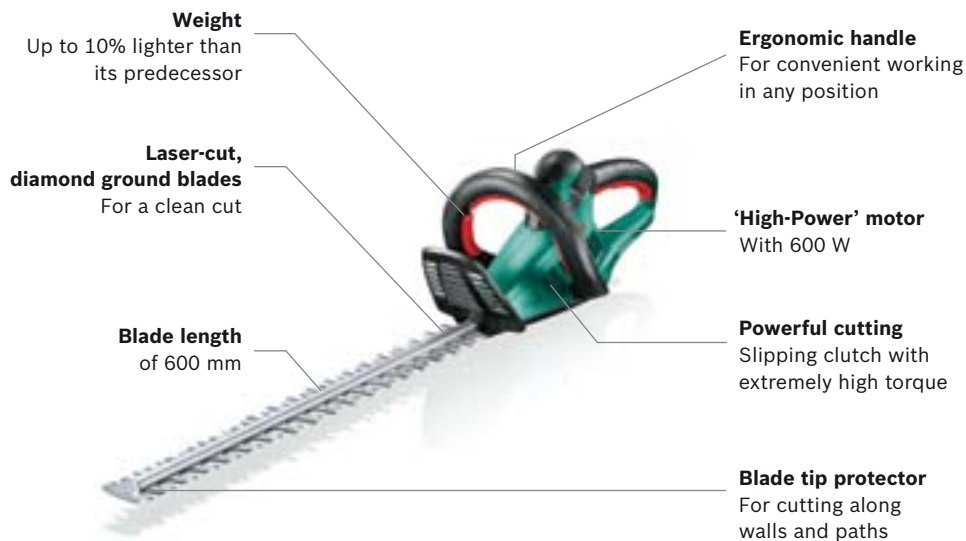

Optimum handling

Well-balanced design makes it up to 15% lighter than predecessors.

Easy-to-use

See-through hand guard, soft grip handles and multiple switching positions ensure safer and more comfortable cutting.

Maximum performance

700 W motor and a newly-designed blade with sawing function and 34 mm tooth opening.

New! AHS 60-26 hedgecutter.

Less weight and more power, ideal for mid-sized hedges.

This nifty hedgecutter weighs up to 10% less than previous models – so it takes the strain off your arms and back. With its softgrip multi-position handle and compact size, the AHS 60-26 takes the sweat out of handling medium-sized hedges.

See pages 32–33.

Blade tip protector

For easy cutting along the edges of walls and the ground.

AHS 60-16 hedgecutter.

Lightweight and powerful for convenient hedgecutting.

This compact, lightweight hedgecutter is a true gem that's perfect for small to medium hedges. It's over 10% lighter than its predecessor, and is ergonomically designed to be comfortable to use in any position. Its high speed motor and powerful 16 mm tooth opening give you outstanding cutting performance. Which all means that tidying up your hedge takes a lot less effort. **Also available with different blade lengths – see page 32–33.**

Convenience

A well-balanced tool with ergonomic handles to ensure a more comfortable working position.

Effortless handling

Lightweight hedgecutter, designed to put less strain on your arms and back.

Cordless shrub shears