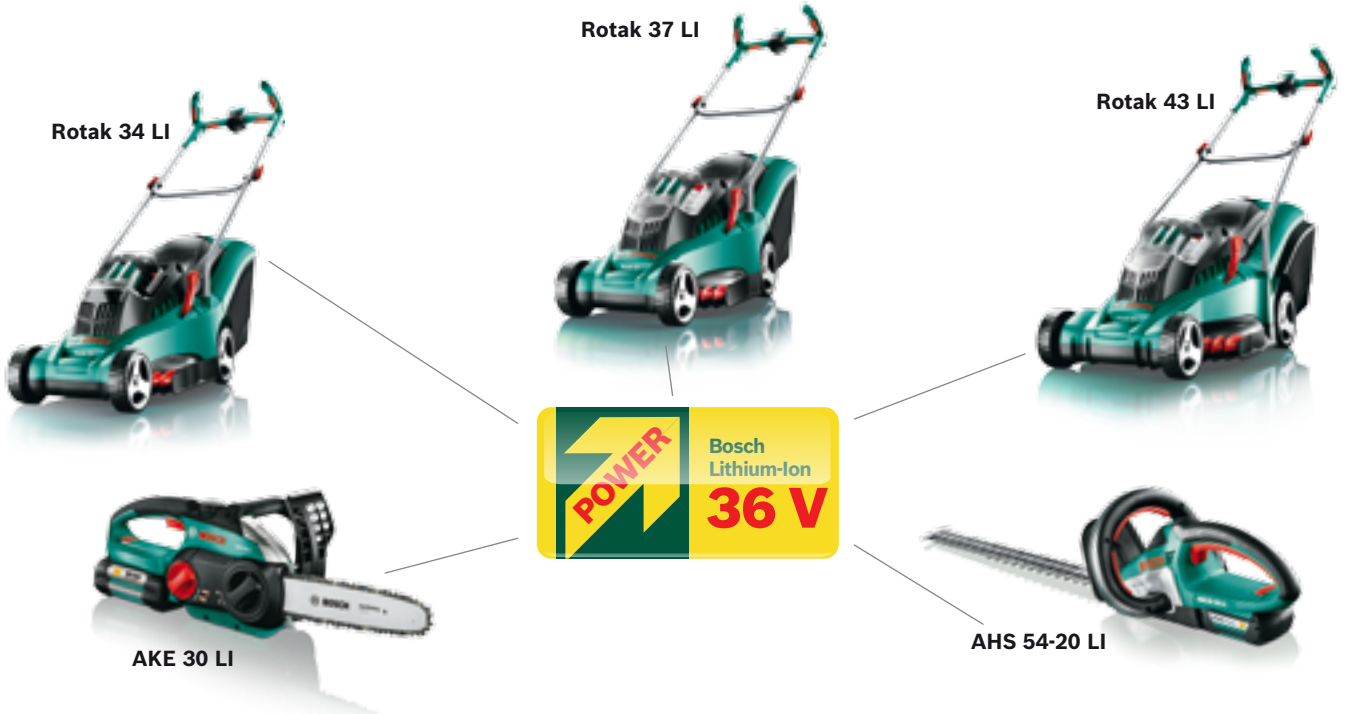

36 Volt.

For greater power.

Delivering greater power with zero emissions, the 36 V range provides a real battery alternative to petrol and electric garden tools. With longer run times between charges (compared to NiCd batteries), no extension leads, fumes, petrol or pull cords to worry about, Bosch's 36 V lithium-ion technology really delivers. Providing full power at all times without any gradual power loss, the range offers a level of performance not traditionally associated with products of a similar size and weight.