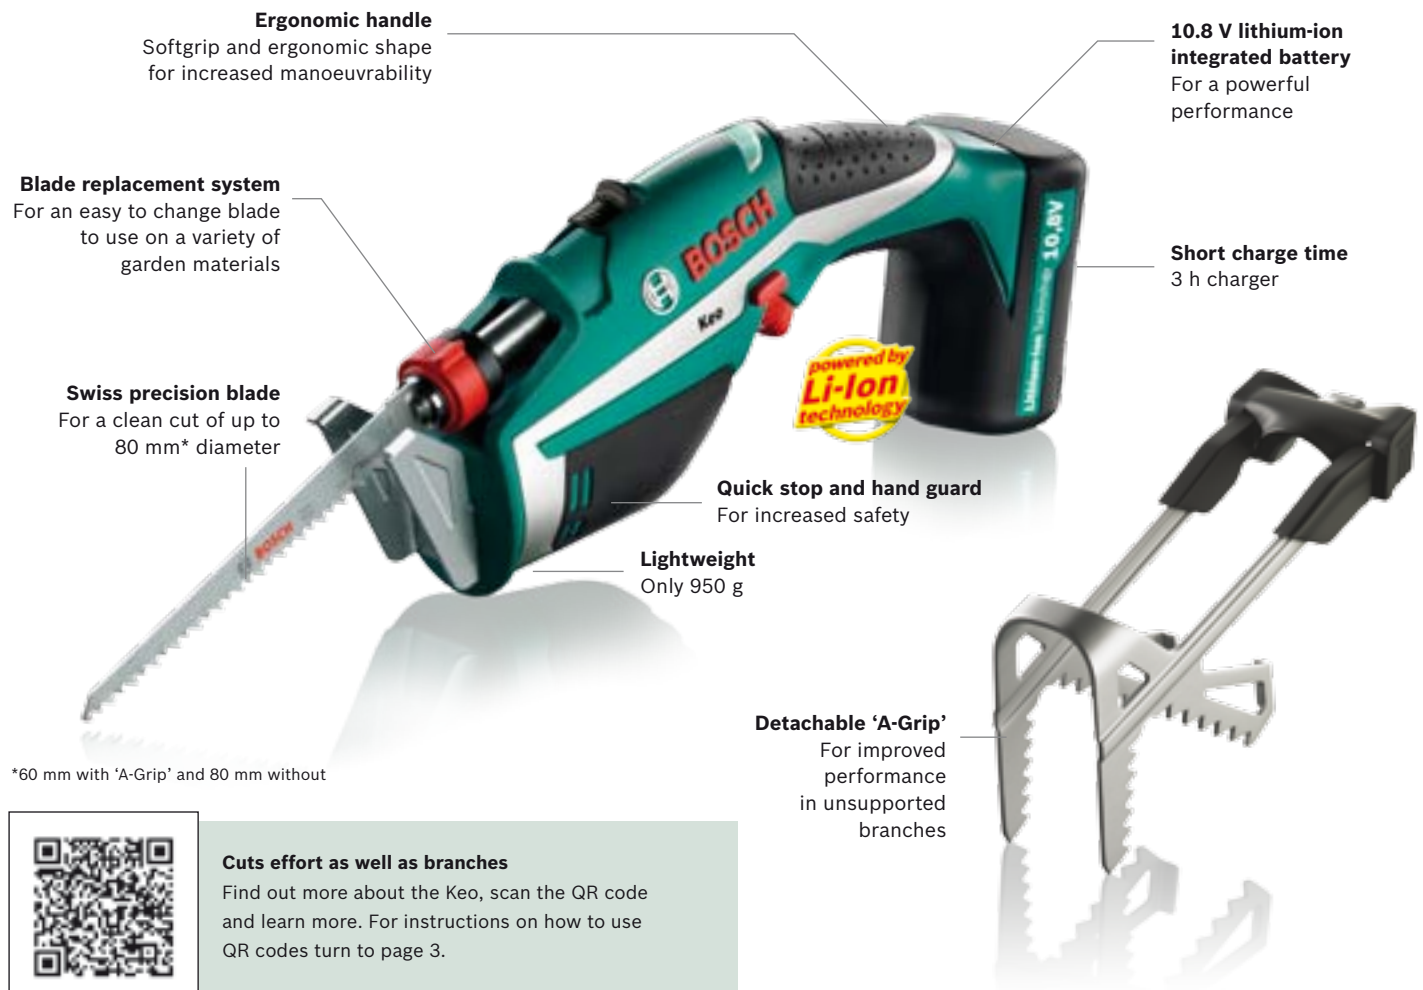

New! Keo cordless garden saw.

Cuts effort as well as branches.

The Keo garden saw can be effortlessly operated single-handedly thanks to the innovative 'A-Grip' feature, which supports branches so you don't have to use your second hand. With low vibration, low noise and variable speed trigger, the Keo garden saw offers optimal user comfort whilst always ensuring a powerful and fast cutting experience, thanks to its precision Swiss blade.

Effortless cutting

Versatile help around house and garden. Cuts branches up to 80 mm with the push of a trigger. Delivers from 30 to 190 cuts per battery charge.