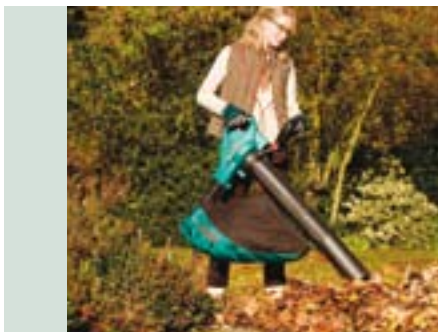

New! ALS 25 garden vacuum.

The only problem you'll have is running out of leaves.

Our corded garden vacuum lifts the most stubborn debris, allowing you to manoeuvre it easily into piles. Then you just disconnect the blower tube, attach the bag and vacuum them up. The leaves are finely shredded, turning them into ideal compost material. It's the most effortless way to collect garden leaves.