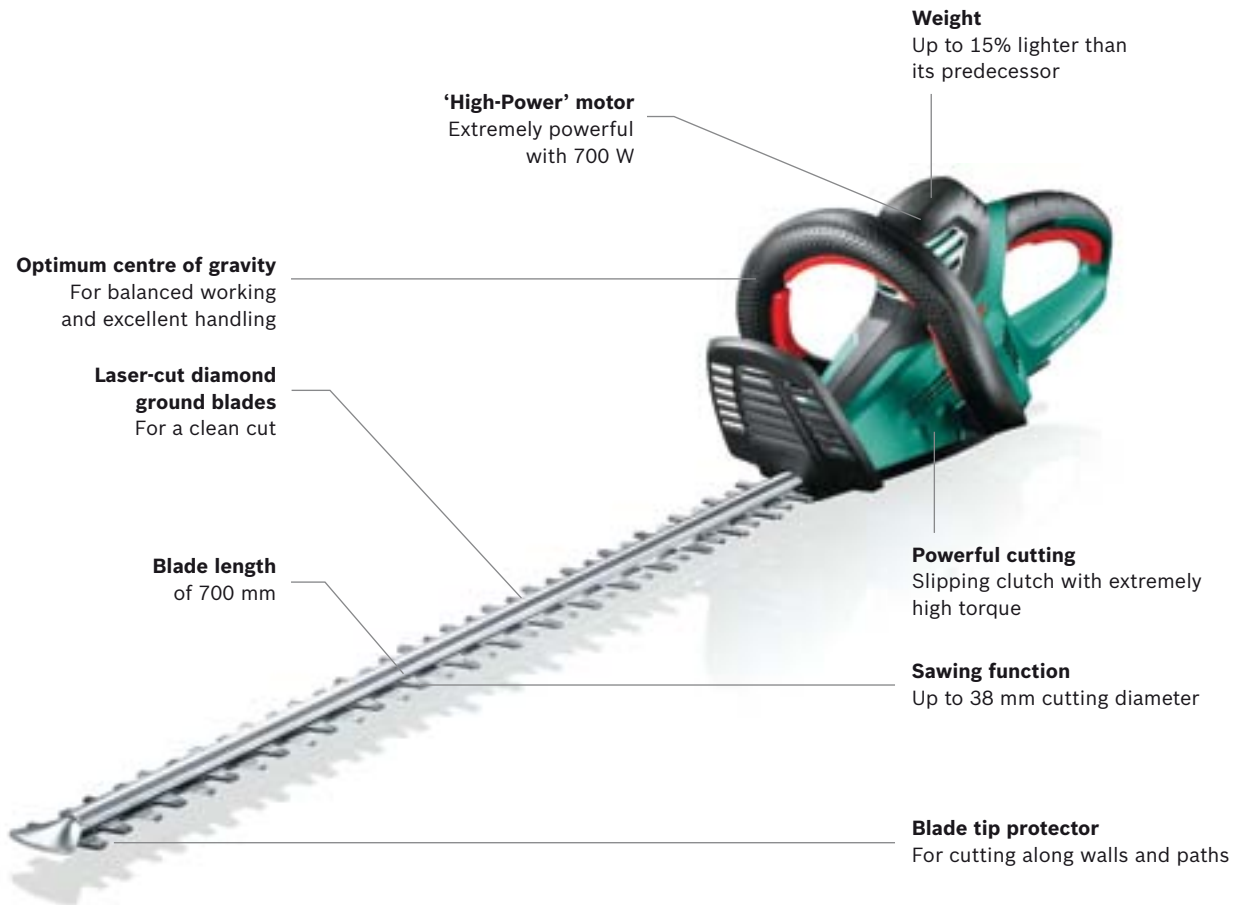

Also available with different blade lengths – see page 32–33.

ANTI-BLOCKING SYSTEM

Powerful

Where other hedgecutters stop working, 'Anti-Blocking System' ensures a continuous cutting performance.

Cordless freedom

New! AHS 70-34 hedgecutter.

Lightweight and extremely powerful for the toughest jobs.

The AHS 70-34 is lightweight and extremely powerful. Nimble, yet effective, it lets you storm through big jobs with minimal strain on your back and arms. It's up to 15% lighter than any of our previous models, and its multi-position softgrip handle and smaller dimensions allow you to work easily in different positions. **See pages 32–33.**