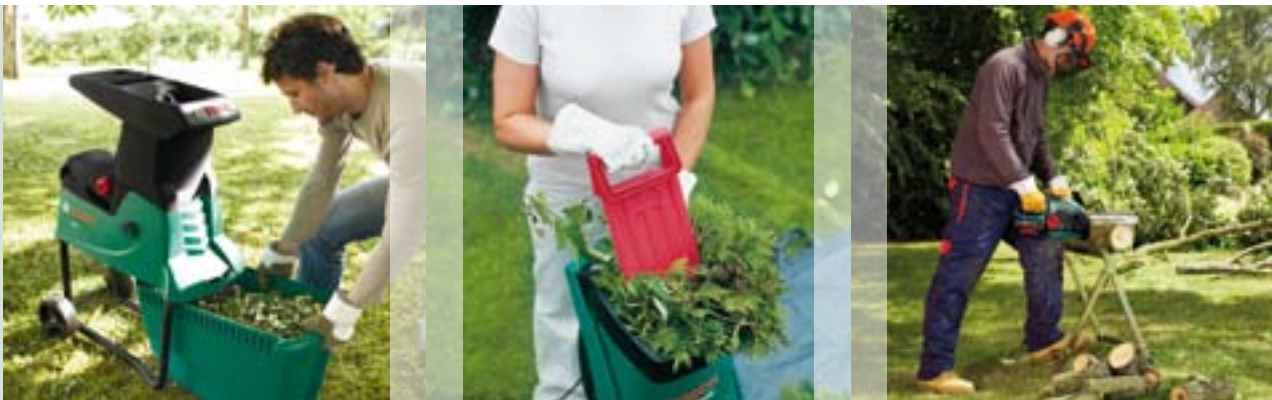

For pruning branches and twigs use the **Ciso cordless secateurs**. This lithium-ion powered product is conveniently lightweight and enables comfortable cutting with minimal effort.

The new **Keo cordless garden saw** is immensely versatile and packs a real punch. It can be used to cut anything from livewood and deadwood, through to metal and plasterboard.

For the more demanding cutting jobs, Bosch offers a range of **chainsaws**. The selection of a chainsaw should be based on power, chain speed and frequency of use.

If you use your **chainsaw** often, you should choose the **Bosch Pro** model. If you only use it occasionally, choose one of the smaller **S** models. **Electric chainsaws** have the advantage of being easy to use.

They are maintenance-free and also extremely powerful. The epitome of this is the **cordless AKE 30 LI**, one of the most efficient, powerful and easy-to-use chainsaws on the market.

The **Rapid shredders** are ideal for small gardens mainly consisting of shrubs, foliage plants and smaller branches.

Quiet shredders with cutting drum mechanisms are highly recommended for medium-sized gardens with larger trees, old hedges and a lot of wooden garden material.

Quiet shredders with the 'Turbine-Cut System' are perfectly suited to large gardens with all types of plant material.

An overview of the complete range of Bosch tree care products can be found on pages 46–47.