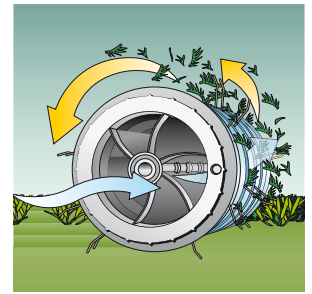

Efficient
Scissor-like cut for a neat finish.

Refined
Click 'on-cut' mechanism for tool-free setting of the bottom blade.

ALR 900 lawn raker.

Thorough moss removal and aeration.

Your lawn will only flourish if you regularly free it from moss and leaves. You can remove both of these using the Bosch lawn raker by setting its 20 spring steel tines to the corresponding height from -5 mm to gently comb out thatch without damaging the grass to +10 mm to collect leaves. The 'Jet-Collect System' creates an airflow to blast everything into the collection box, therefore preventing annoying blockages.