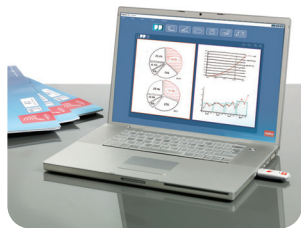

Nobo Kapture™ Digital Flipchart

A plug and play solution,
Nobo Kapture™ is as easy as 1, 2, 3....

→ Step 1

Plug the USB receiver into your PC and load the software. Using their Bluetooth capabilities pair the USB receiver and Digital Marker Pen together.

→ Step 2

Notes and ideas written on the Digital Flipchart Pad are instantly captured onto your PC. Pages can also be re-ordered or edited before saving.

→ Step 3

Meeting notes can then be shared via email in seconds!

Create - Kapture - Communicate

For further information on Nobo Kapture™ Digital Flipchart please visit:
www.nobo-europe.com/nobokapture

Communicate with confidence

Nobo Kapture™ Digital Flipchart

Nobo Kapture™ Digital Flipchart enables you to capture, edit and share your meeting notes instantly.

Notes and ideas written on the digital flipchart pad are instantly captured onto your PC and can be shared via email in seconds.

- Bluetooth® enabled device
- Up to 4 pens can be paired for use at any one time – great for multiple users, using a range of colours - ideal for brainstorming sessions
- Minimum system requirements Windows® XP SP2 / Vista™ or MAC OS X 10.5
- The Starter Kit enables you to get underway, whilst the Office Kit contains everything you need for the average sized meeting room