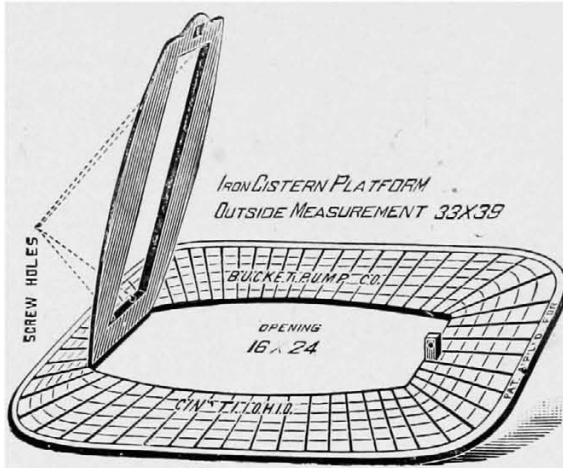

Patent Removable IRON PLATFORM.

MOST SIMPLE AND DURABLE.

Can be opened to clean well or cistern without removing screws, bolts, pump or platform, thus preventing injury or breakage to pump, platform or cistern.

More Serviceable and durable than either stone or wood.

Will fit neck of any cistern or well, being 33 x 39 inches in size.

The center part works like a hinge, will open at right angles leaving an opening large enough for all purposes, 16x24.

Pump does not have to be removed, nor chain taken out, as it will automatically swing out of the way, and raise lower wheel from bottom of cistern when pump is turned back.

It can be opened or closed without time or trouble.

Being corrugated iron, it is strong, and in durability, will last a life-time.

Will not break, chip, rot or wear.

PLATFORM OPEN.