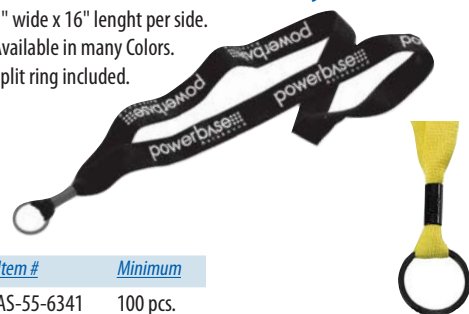

1" Wide Cotton Printed Lanyard

1" wide x 16" length per side.
Available in many Colors.
Split ring included.

Item #   **Minimum**
AS-55-6341   100 pcs.