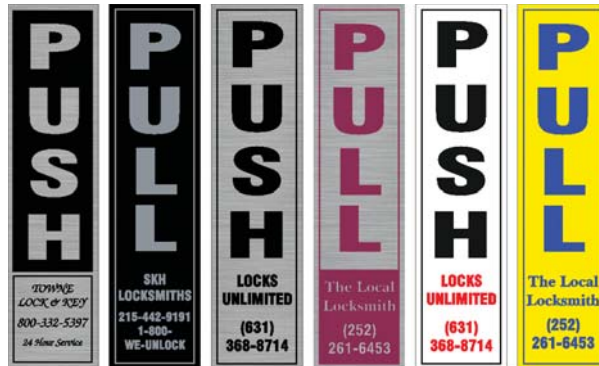

Custom Printed Magnets & Labels

FULL COLOR Magnets - Stock Shapes

Custom printed in a digital 4 color process. **NO SETUP FEE!**
Minimum order is only 500 pcs.
20 mil thickness. Other shapes available - call.

Made In
USA

FULL COLOR Magnets - Business Card Size

Custom printed in a digital 4 color process.
NO SETUP FEE!
Minimum order is only 500 pcs.
20 mil thickness.
Magnets are 2" x 3.5"

Made In
USA

Business Card
AS-10-9017

Weatherproof Cylinder 1/2 Round Labels

Minimum order is only 500 pcs.

Made In
USA

Label Material Available:
Brushed Silver, Mirror Silver, Gold, White, Yellow or Clear label stock. Weatherproof, durable polyester. Permanent adhesive. Screen Printed in ink color of your choice.

Size Item#
1-1/8" x 1/2" LBL-18-CYL

Weatherproof Door Labels

Minimum order is only 500 pcs. (can split 1/2 PUSH and 1/2 PULL)

Made In
USA

Size Item#
1.5" x 4.5" LBL-10-1545
1.5" x 6" LBL-10-1560

Label Material Available:
Brushed Silver, Mirror Silver, Gold, White, Yellow or Clear label stock. Weatherproof, durable polyester. Permanent adhesive. Screen Printed in ink color of your choice.

Weatherproof Rectangle and Square Self-Adhesive Labels

Minimum order is only 500 pcs.

As size label you'd like. Priced by the square inch.

Standard labels have square corners. Labels may also be die cut to any shape you desire, a one time die charge applies

Made In
USA

THE LOCK HUT
Auto • Home • Office
718-555-0719

Locks Unlimited Inc.
Sales • Service • Installations
800-332-5397

HARPER Lock & Safe
800-332-5397

For Service Call:
(800) 332-5397
The Loc Doc

COW HARBOR SAFE CO.
Factory Authorized Randall Service Center
631-261-6453

Uncle Robbies Safe & Lock
Mobile Sales & Service
407-934-7693

Label Material Available:

Brushed Silver, Mirror Silver, Gold, White, Yellow or Clear label stock. Weatherproof, durable polyester. Permanent adhesive. Screen Printed in ink color of your choice.

Size Item#
Up to 5 Square Inches LBL-10-005
6-10 Square Inches LBL-10-010
11-17 Square Inches LBL-10-017

Weatherproof Round Labels

Minimum order is only 500 pcs.

Made In
USA

Call for Service
(800) 332-5397
Lockman Inc.

Call for Service
(800) 332-5397
Lockman Inc.

YOUR COMPANY NAME
(646) 555-9999

Standard rounds are: 1", 1-1/2", and 2"

Label Material Available:
Brushed Silver, Mirror Silver, Gold, White, Yellow or Clear label stock. Weatherproof, durable polyester. Permanent adhesive. Screen Printed in ink color of your choice.

Item#
LBL-12-002