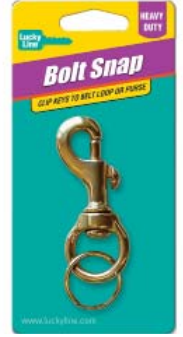

Brass Snap

Brass Plated -1 per Card

Item# 1741-101 LL# 44801