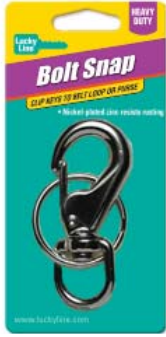

Lucky Line Individual Carded Items

Boat Snap

Nickel Plated -1 per Card

Item# 1681-101 LL# 44701