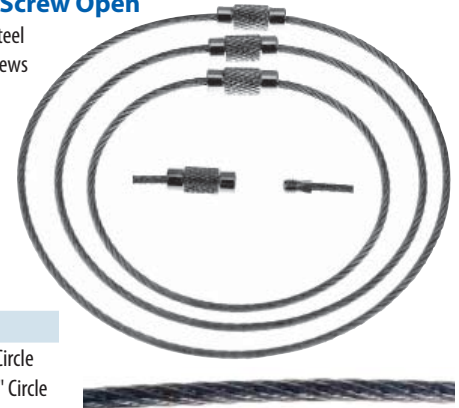

Braided Cable Detail

Item #	Size - Sold as a Pack of 12
9881-512	5" Length - Forms a 2" Circle
9881-712	7" Length - Forms a 2.5" Circle
9881-912	9" Length - Forms a 3" Circle

Binder Rings

Nickel Plated Steel. Hinged opening with an overlapping closure. Available, bulk in bags or you may also buy these loose each. (minimum 10 pcs)