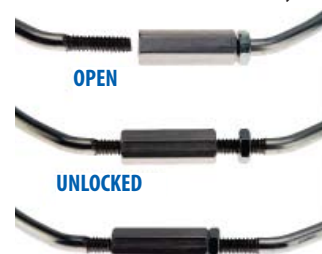

Screw-Open Large Rings

Our Jumbo key rings are designed to hold many keys. Made in the USA of Zinc Plated, Half Hard Steel with an Aluminum Fastener with lock nut which closes on the threaded ends. Wire Diameter is heavy duty .135"