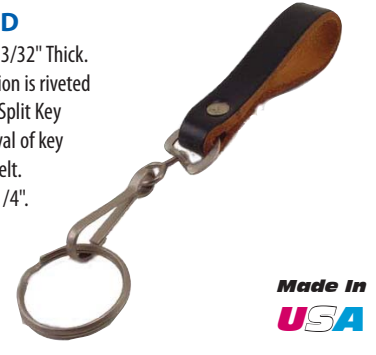

Leather and Nylon Belt Key Holders

Thin Leather Belt Strap with SNAP

Strap is 3-3/4" in length, 1" wide and the leather is 3/32" Thick. Will fit a belt up to 2-1/4" thru the loop. USA made snap is suitable for many openings. Includes a 1-1/4" Split Key Ring. Black Only.

Made In
USA

Item #	Unit
1211-001	Bulk, Each
12112	12 to a Card

Thin Leather Belt Strap RIVETED

Strap is 4" in length, 3/4" wide and the leather is 3/32" Thick. Will fit a belt up to 2-1/4" thru the loop. This version is riveted closed so that it cannot fall off. Includes a 1-1/4" Split Key Ring. Sturdy metal swivel snap allows easy removal of key ring without the need to take the strap off your belt. Overall length with strap and clip (not ring) is 6 1/4". Black Only.