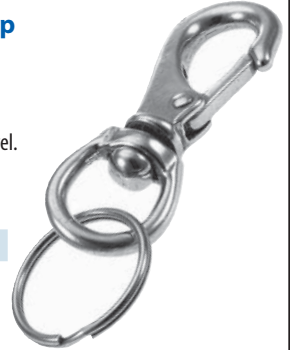

Chrome Boat Snap

A heavy duty chrome plated steel swivel eye snap clip. XL Size. Snap Length: 3 1/2" with swivel. plus a 1 1/4" split key ring.

Item #	Unit
16812-001	Bulk, Each
16812	12 to a Card
16812-JAR	36 Display Jar

Chrome Snaps Display Rack

An 18 Hook wood rotating display rack. Includes one dozen each of the following chrome snaps: Small, Medium, Large, Double, Trigger and Boat Snaps. Rack is 18" Tall x 6" Wide.