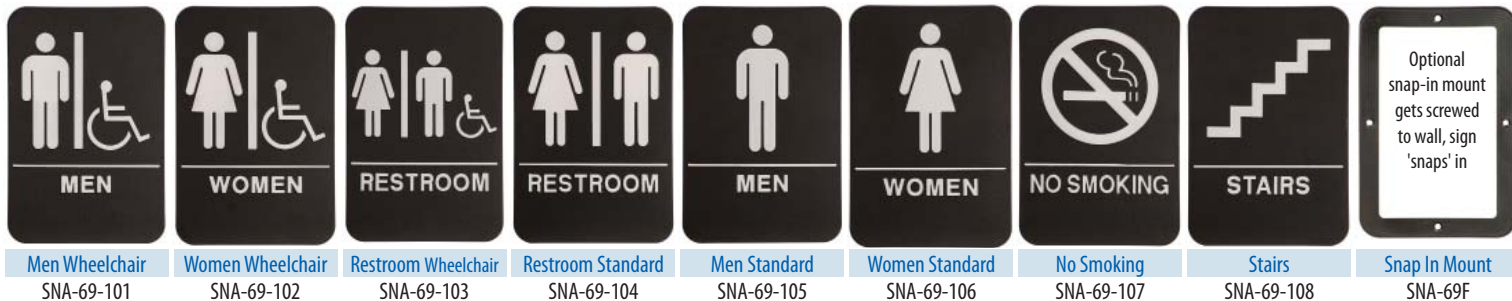

All items on this page: Allow 3-5 days for production from date of artwork approval. (Except ADA signs.)