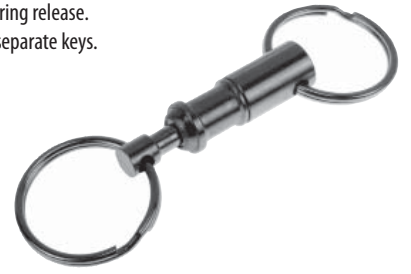

Three Way Pull Aparts

Pull-apart key holder makes it easy to separate keys. Additional ring helps to organize keys into three groups. Three 7/8" nickel-plated tempered steel split key rings No. 6125 supplied in bright aluminum No. 6127 supplied with a steel body and red and blue anodized aluminum ends

Item #	Unit / Color
6125-101	All Aluminum 1 / Card
6127-101	Colored Ends 1 / Card
6127-112	Colored Ends 12 / Card

Chrome Pull Apart

Chrome plated steel. Premium ball bearing release. Pull-apart key holder makes it easy to separate keys. Easy push-button release. Overall length with rings is 3". Supplied with two 7/8" Split Rings.

Item #	Unit
61000-001	Bulk, Each
61024	24 to a Card
61072	72 Display Jar

Plastic Key Separator

Separate keys from ignition when needed for valets, mechanics, entry gates, mailboxes, etc. Easy one-button release. Supplied with two 7/8" tempered steel key rings. Available in: Lime, Yellow, Black, Lilac, Magenta and Blue

Refill Packs
10 per color to a bag

Color	Item #
Black	6160-320
Blue	6160-330
Lime Green	6160-340
Lilac	6160-365
Magenta	6160-368
Lemon	6160-380

Item #	Unit
6160-250	50 Display Jar

Colored Pull Aparts

Includes two 7/8" nickel-plated tempered steel split rings. Overall length with rings: 3" *Blue, Green and Red Available. LL # 706

Item #	Unit
6109-	Each, Specify Color*
6109-101	1 to a Card Asst'd
6109-112	12 to a Card Asst'd

Deluxe Pull Apart

Brushed Nickel Finish. Slide lock release. Length: 2" plus two 1" split key rings.

Item #	Unit
61862-001	Bulk, Each
61862	12 to a Card
61862-JAR	36 Display Jar

Magnetic Pull Apart