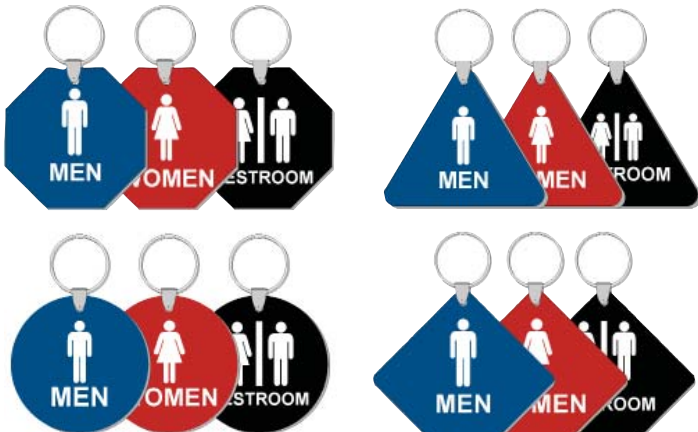

3" Restroom Tags

Tags are 1/8" thick and deep engraved on the front side for durability. White text - Back side is plain white. 1-1/4" Split key ring included. Circle: 3" Diameter, Octagon: 3" x 3", Diamond: 3" x 3", Triangle: 3" at base.

Item #	Men	Women	Restroom
Diamond	8476-01	8476-02	8476-03
Triangle	8484-01	8484-02	8484-03
Round	8486-01	8486-02	8486-03
Octagon	8488-01	8488-02	8488-03

Sold Each - Individually packaged.

Made In
USA

Lacquered Brass Restroom Tags

1-1/8" x 2-1/2" Solid Brass Tag is lacquered for a durable finish. 1-1/4" Brass Split Ring included. .042" Thick. Engraved on one side only. Sold Each - Individually packaged.