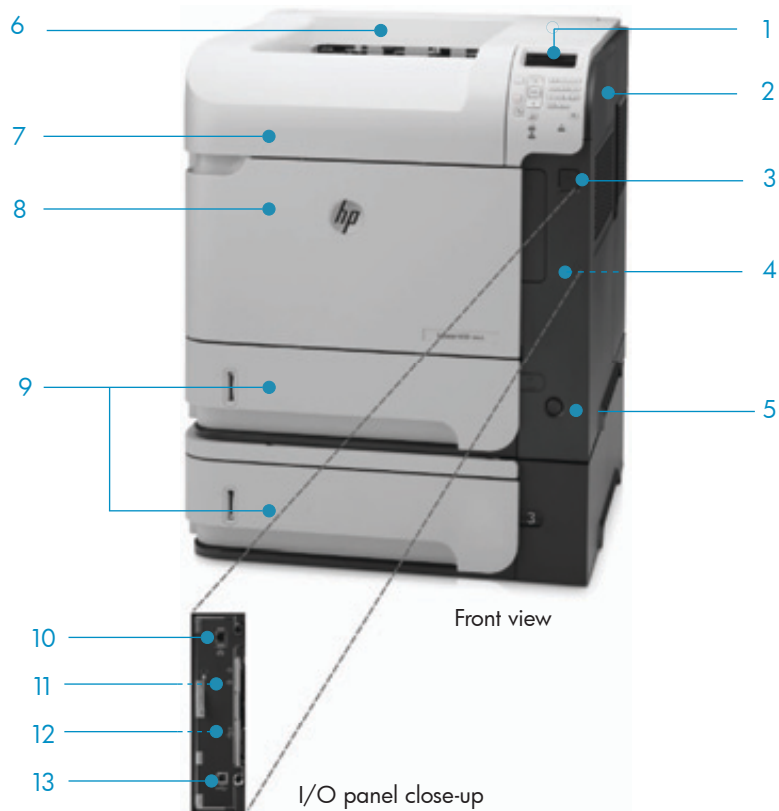

HP LASERJET ENTERPRISE 600 M603 SERIES

1. 1 Intuitive 4-line color display with 10-button keypad
2. 2 Hardware Integration Pocket for solution integration
3. 3 Walkup USB port
4. 4 Built-in automatic two-sided printing
5. 5 Convenient front on/off switch
6. 6 500-sheet output bin
7. 7 One-door access to install regular or high-capacity toner cartridges
8. 8 100-sheet multipurpose tray 1 handles heavy custom media up to 53 lb bond
9. 9 Two 500-sheet input trays for a 1,100-sheet total input capacity
10. 10 HP Jetdirect 10/100/1000Base-TX Ethernet embedded print server
11. 11 HP High Performance Secure Hard Disk
12. 12 512 MB total memory and an 800 MHz processor quickly handle complex print jobs
13. 13 Hi-Speed USB 2.0 port

HP LaserJet Enterprise 600 M603xh model shown

Series at a glance

Part number	CE994A	CE995A	CE996A
Print speeds	Up to 62 ppm letter	Up to 62 ppm letter	Up to 62 ppm letter
Control panel	4-line color display, 10 key pad	4-line color display, 10 key pad	4-line color display, 10 key pad
Hardware Integration Pocket	✓	✓	✓
100-sheet multipurpose tray 1	✓	✓	✓
500-sheet tray 2	✓	✓	✓
500-sheet tray 3	Optional	Optional	✓
500-sheet output bin	✓	✓	✓
Automatic two-sided printing unit	Optional	✓	✓
Toner cartridges supported	Regular (~ 10,000 pages) and high-capacity (~ 24,000 pages)¹	Regular and high-capacity	Regular and high-capacity
HP High Performance Secure Hard Disk	Not available	Not available	✓

¹Declared yield value for black cartridge in accordance with ISO/IEC 19752. Actual yields vary considerably based on images printed and other factors. For more information, visit www.hp.com/go/learnaboutsupplies.