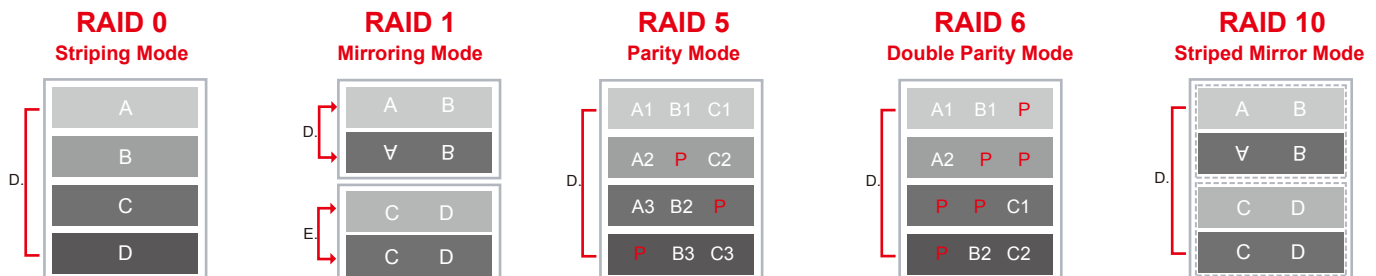

RAID Support for Maximum Flexibility and Reliability