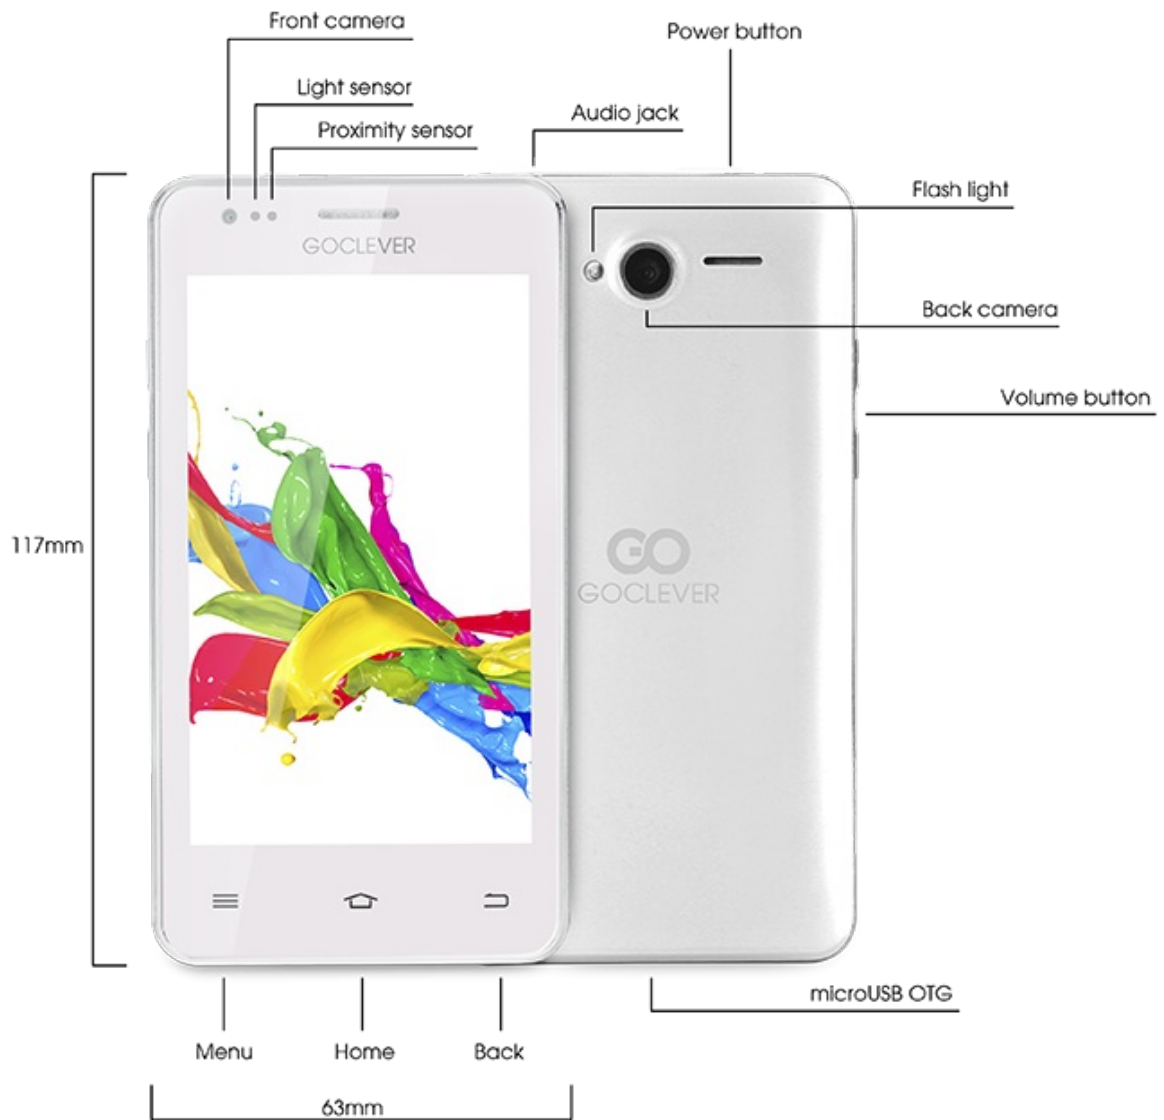

QUANTUM 400 PLUS

DISPLAY	
SIZE	4"
RESOLUTION	800x480
TECHNOLOGY	IPS LCD multi-touch
PROCESSOR	
CPU	BROADCOM BCM 23550 1.2 GHz (Cortex A7)
TYPE OF CHIPSET	Quad Core
GPU	Broadcom VideoCore IV
SYSTEM	
OPERATING SYSTEM	Android 4.2
MARKET	Market with apps
PREINSTALLED APPS	Multimedia players, office pack, browser, mail client, calculator, notepad, navio app, games, Facebook, Skype, files manager
MEMORY	
RAM	512 MB DDR2
FLASH	4GB
NETWORK	
WI-FI	Wi-Fi b/g/n.
3G	Built-in 3G and 2G
FREQUENCY BAND	GSM 850MHz/900MHz/1800MHz/1900MHz UMTS 900MHz/2100MHz HSPA+

BLUETOOTH	Yes
CONNECTORS	
SD CARD READER	microSD up to 32GB
SIM CARD SLOT	Dual Sim (3G and 2G)
USB	microUSB 2.0 OTG (charging and data transfer)
AUDIO OUT	3.5mm audio and mic jack
CAMERA	
FRONT	0.3 MPix
BACK	5.0 Mpix with flash light
ADDITIONAL FUNCTIONS	
SENSORS	Light sensor, G sensor, Proximity sensor
GPS	Built-in GPS receiver
FM RADIO	Built-in FM radio
BATTERY	
CAPACITY	1600 mAh Lithium
AVERAGE STAND-BY USAGE TIME	up to 122 h
AVERAGE INTERNET USAGE TIME	up to 5 h
PHYSICAL SPEC	
DIMENSIONS	117 x 63 x11.2 mm
WEIGHT	112 g
COLOUR	Black & white
IN THE BOX	
ACCESSORIES	USB cable, charger, earphones
EAN	
EAN NUMBER	Black : 5906736068299, White 5906736068282