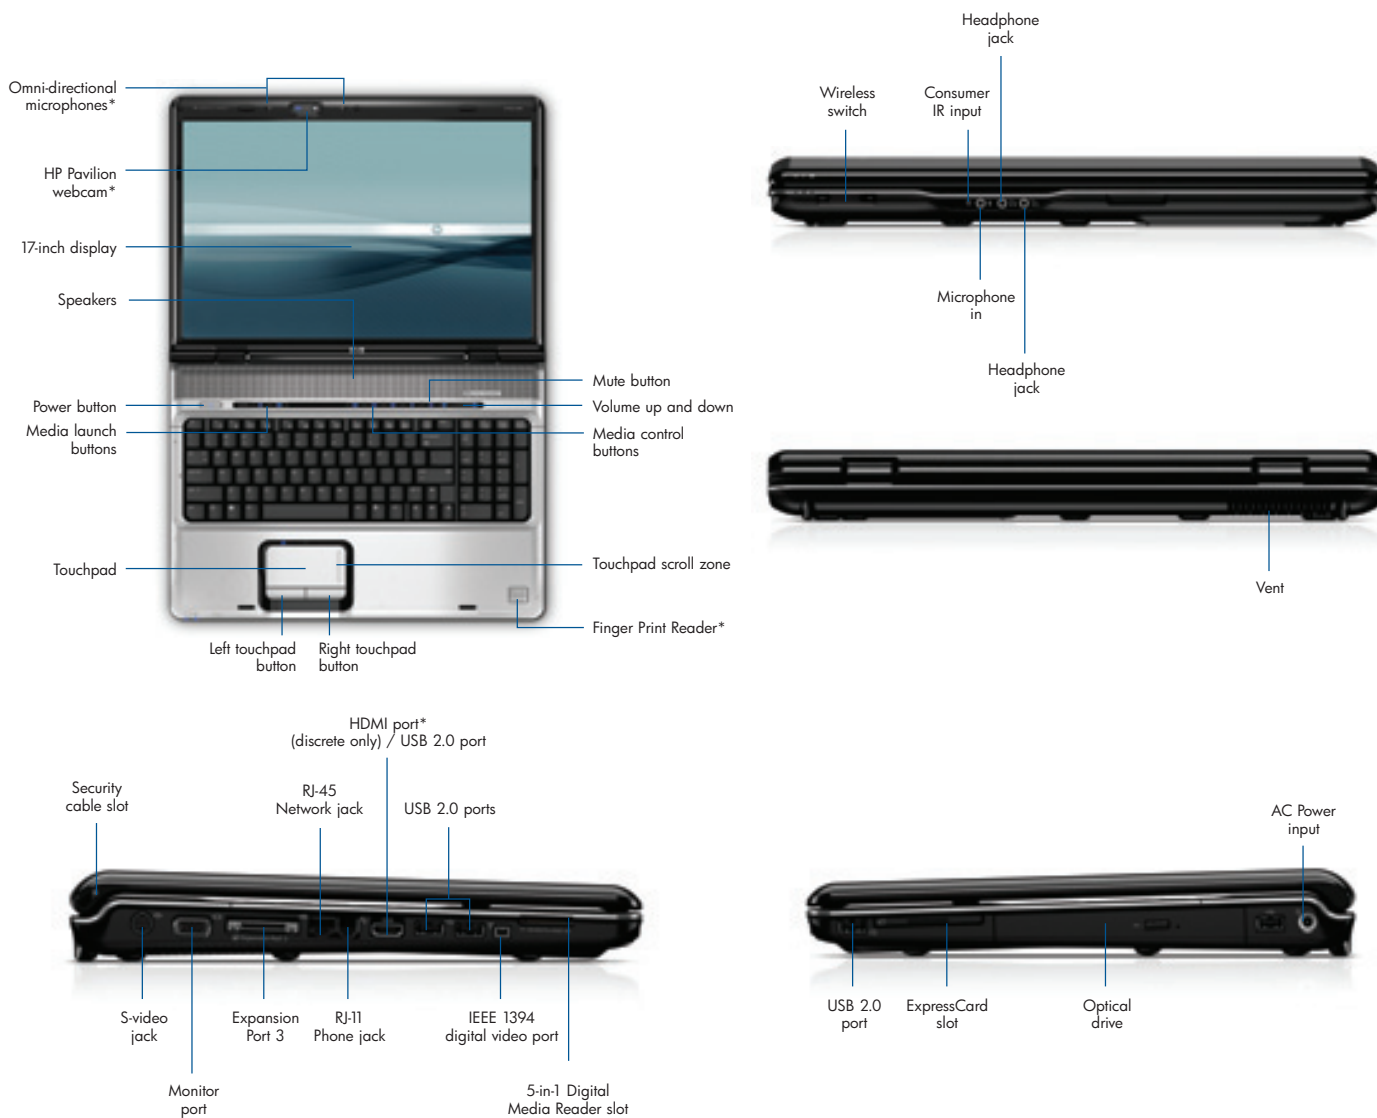

HP Pavilion dv9600 series Entertainment Notebook PC

HP recommends Windows Vista® Home Premium.

* Available on select models only.
Picture shown may differ from actual product specification.