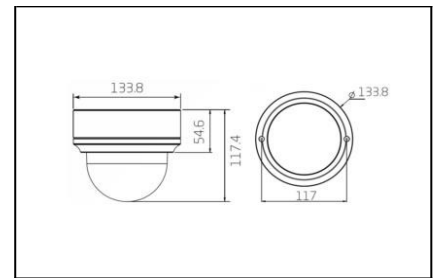

- 1 Image Sensor: 1/3" Progressive CMOS
- 1 Effective Pixels: 4 Megapixel (2688 x 1520 )
- 1 Minimum Illumination: 0.1 lux
- 1 White Balance: Manual / AWB / ATW
- 1 Shutter Speed: 1~ 1/10000 sec.
- 1 Focal Length: 3-9mm motorized
- 1 F Number: F1.7
- 1 FOV: Wide 109° / Tele 33°
- 1 Wide Dynamic Range: Shutter WDR (96dB)
- 1 Privacy Mask: On/Off
- 1 Brightness: Manual
- 1 Exposure: Auto / Manual
- 1 Contrast: Manual
- 1 Saturation: Manual
- 1 Hue: Manual
- 1 Digital Zoom: Supported
- 1 Number of Built-in LEDs: 6
- 1 Working Distance (night): up to 40m
- 1 Motion Detection: On / Off / By schedule
- 1 Privacy Mask Typ: Color
- 1 Tampering Alarm: On / Off / By schedule
- 1 Interface: RJ-45, 10/100/1000 Mbps Ethernet (Gigabit Ethernet)
- 1 Event Notification: HTTP / FTP / SMTP
- 1 Storage: Supports microSD up to 32GB
- 1 User Accounts: up to 20
- 1 Password Levels: User and Administrator
- 1 Operating Temperatur: -10°C to + 50°C
- 1 IP66 housing design for outdoor use
- 1 Dimensions: 133.8 x 117.4 mm
- 1 Weight: 725g
- 1 Power Source: PoE (Power over Ethernet)
- 1 Power consumption: 12.85 Watt