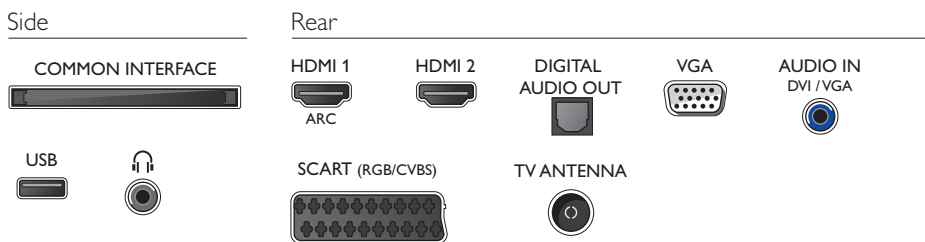

Multimedia Applications

- Video Playback Formats: Containers: AVI, MKV, H264/MPEG-4 AVC, MPEG-1, MPEG-2, MPEG-4,

WMV9/VC1

- Subtitles Formats Support: .SML, .SRT, .SSA, .SUB, .TXT, .ASS
- Music Playback Formats: AAC, MP3, WAV, WMA (v2 up to v9.2)
- Picture Playback Formats: JPEG, BMP, GIF, PNG

Supported Display Resolution

- Computer inputs: up to 1366x768 @ 60Hz
- Video inputs: 24, 25, 30, 50, 60 Hz, up to 1366x768p

Tuner/Reception/Transmission

- Digital TV: DVB-T/C
- MPEG Support: MPEG2, MPEG4
- Video Playback: NTSC, PAL, SECAM

Power

- Mains power: AC 220 - 240 V 50/60Hz
- Ambient temperature: 5 °C to 35 °C
- Eu Energy Label power: 20 W
- Annual energy consumption: 29 kW·h
- Energy Label Class: A+
- Standby power consumption: <0.3W
- Off mode power consumption: <0.3 W
- Power Saving Features: Auto switch-off timer, Eco mode, Picture mute (for radio)

Dimensions

- Box dimensions (W x H x D): 630 x 415 x 100 mm
- Set dimensions (W x H x D): 560 x 336 x 35 mm
- Set dimensions with stand (W x H x D): 560 x 344 x 112 mm
- Product weight: 3 kg
- Product weight (+stand): 3.2 kg
- Weight incl. Packaging: 4 kg
- VESA wall mount compatible: 75 x 75 mm

Accessories

- Included accessories: Remote Control, Table top stand, Power cord, Quick start guide, Legal and safety brochure, Warranty Leaflet

Connections

Issue date 2015-04-03

Version: 2.3.1

12 NC: 8670 001 23855
EAN: 87 18863 00302 2

© 2015 Koninklijke Philips N.V.
All Rights reserved.

Specifications are subject to change without notice.
Trademarks are the property of Koninklijke Philips N.V.
or their respective owners.

www.philips.com

* EPG and actual visibility (up to 8 days) is country and operator dependent.

* Energy consumption in kWh per year, based on the power consumption of the television operating 4 hours per day for 365 days. The actual energy consumption will depend on how the television is used.

* The TV supports DVB reception for 'Free to air' broadcast. Specific DVB operators may not be supported. An up to date list can be found in the FAQ section of the Philips support website. For some operators Conditional Access and subscription are required. Contact your operator for more information.

* (Philips) only compatible with specific Philips player device.