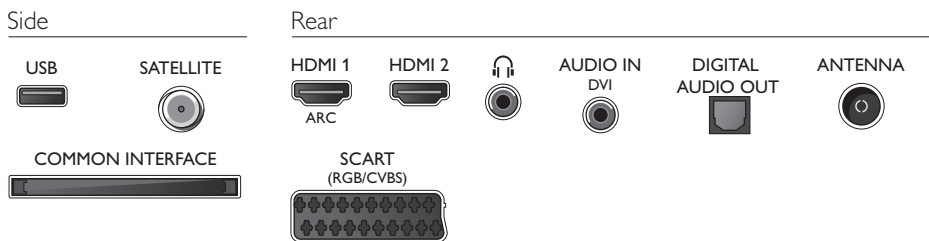

Multimedia Applications

- Video Playback Formats: Containers: AVI, MKV, H264/MPEG-4 AVC, MPEG-1, MPEG-2, MPEG-4, WMV9/VC1
- Subtitles Formats Support: .AAS, .SMI, .SRT, .SSA,

.SUB, .TXT

- Music Playback Formats: AAC, AMR, LPCM, M4A, MP3, MPEG1 L1/2, WMA (v2 up to v9.2)
- Picture Playback Formats: JPEG, BMP, GIF, JPS, PNG, PNS

Supported Display Resolution

- Computer inputs: up to 1920x1080 @ 60Hz
- Video inputs: 24, 25, 30, 50, 60 Hz, up to 1920x1080p

Tuner/Reception/Transmission

- Digital TV: DVB-T/C/S/S2
- MPEG Support: MPEG2, MPEG4
- Video Playback: NTSC, PAL, SECAM

Power

- Energy Label Class: A
- Mains power: AC 220 - 240 V 50/60Hz
- Ambient temperature: 5 °C to 35 °C
- Eu Energy Label power: 40 W
- Annual energy consumption: 59 kW h
- Standby power consumption: < 0.3 W
- Power Saving Features: Auto switch-off timer, Eco mode, Picture mute (for radio)
- Off mode power consumption: < 0.3 W

Dimensions

- Box dimensions (W x H x D): 798 x 564 x 133 mm
- Set dimensions (W x H x D): 726 x 424 x 64 mm
- Set dimensions with stand (W x H x D): 726 x 485 x 186 mm
- Product weight: 5 kg
- Product weight (+stand): 5.6 kg
- Weight incl. Packaging: 8.1 kg
- VESA wall mount compatible: 100 x 100 mm

Accessories

- Included accessories: Remote Control, Table top stand, Power cord, Quick start guide, Legal and safety brochure, Warranty Leaflet

Connections

Issue date 2014-05-16

Version: 3.1.1

12 NC: 8670 001 13875
EAN: 87 12581 71832 9

© 2014 Koninklijke Philips N.V.
All Rights reserved.

Specifications are subject to change without notice.
Trademarks are the property of Koninklijke Philips N.V.
or their respective owners.

www.philips.com

* Software upgrade required for Pause TV and USB recording. For more details about the software update, please visit www.philips.com/TV and click on support.

* The TV supports DVB reception for 'Free to air' broadcast. Specific DVB operators may not be supported. An up to date list can be found in the FAQ section of the Philips support website. For some operators Conditional Access and subscription are required. Contact your operator for more information.

* Energy consumption in kWh per year, based on the power consumption of the television operating 4 hours per day for 365 days. The actual energy consumption will depend on how the television is used.

* EPG and actual visibility (up to 8 days) is country and operator dependent.

* (Philips) only compatible with specific Philips player device.