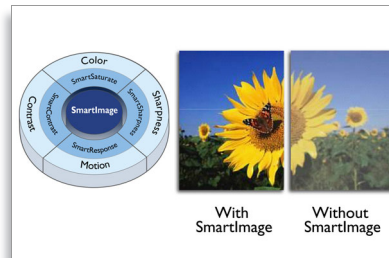

Digital TV tuner

A digital television tuner built into a monitor to receive and display high quality TV signals from various sources.

Full HD LCD display 1920x1080p

The Full HD screen has the widescreen resolution of 1920 x 1080p. This is the highest resolution of HD sources for the best possible picture quality. It is fully future proof as it supports 1080p signals from all sources, including the most recent like Blu-ray and advanced HD game consoles. The signal processing is extensively upgraded to support this much higher signal quality and resolution. It produces brilliant flicker-free progressive scan pictures with superb brightness and colors.

SmartContrast ratio 2000000:1

You want the LCD flat display with the highest contrast and most vibrant images. Philips

advanced video processing combined with unique extreme dimming and backlight boosting technology results in vibrant images. SmartContrast will increase the contrast with excellent blacklevel and accurate rendition of dark shades and colors. It gives a bright, lifelike picture with high contrast and vibrant colors.

SmartPicture

SmartPicture is an exclusive leading edge Philips technology that analyzes the content displayed on your screen and gives you optimized display performance. This user friendly interface allows you to select various modes like Office, Image, Entertainment, Economy etc., to fit the application in use. Based on the selection, SmartPicture dynamically optimizes the contrast, color saturation and sharpness of images and videos for ultimate display performance. The Economy mode option offers you major power savings. All in real time with the press of a single button!