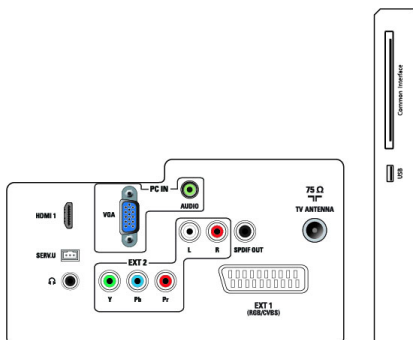

Ukraine

- Other convenience: VESA mount (100x100mm)
- Screen Format Adjustments: Auto (WSS), Movie expand 14:9, Movie expand 16:9, Widescreen, Super Zoom, Subtitle Zoom, 4:3
- SmartPicture: Cinema, Custom, Energy saving, Game, Natural, Photo, Standard, Vivid
- SmartSound: Cinema, Drama, Game, News, Personal, Sports, Standard
- Teletext: 1000 page Smart Text

Stand

- Tilt: 0/+15 degree

Tuner/Reception/Transmission

- Aerial Input: 75 ohm coaxial (IEC75)
- TV system: PAL I, PAL B/G, PAL D/K, SECAM B/G, SECAM D/K, SECAM L/L'
- Video Playback: NTSC, PAL, SECAM
- Tuner Display: PLL
- CI/CI+: yes (Burn CI+ key in set)
- Digital TV: DVB-C, DVB-T
- MHEG-5 v1.06
- MPEG-2, MPEG-4 support
- Tuner bands: Hyperband, S-Channel, UHF, VHF

Connectivity

- Ext @ side: CI+, USB x 1 (JPG/MP3)
- Ext @ rear: D-sub x 1, HDMI (1.4a) x 1, Headphone x 1, PC audio in x 1, Scart x 1, SPDIF out x 1 (RCA), Tuner x 1, YPbPr x 1 + L/R input x 1

Power

- On mode: 25.6W (typ.) / 34W (max)
- Off mode: 0.3W (typ.)
- Standby mode: 0.3W (typ.)
- Ambient temperature: 5 °C to 40 °C
- Mains power: 100-240V, 50-60Hz

Dimensions

- Packaging in mm (WxHxD): 567 x 446 x 116 mm
- Product with stand (mm): 529 x 384 x 174 mm
- Product without stand (mm): 529 x 345 x 38 mm

Weight

- Product with packaging (kg): 4.37 kg
- Product with stand (kg): 3.24 kg
- Product without stand (kg): 3.0 kg

Issue date 2012-08-14

Version: 1.0.1

12 NC: 8670 000 94408
EAN: 87 12581 65800 7

© 2012 Koninklijke Philips Electronics N.V.
All Rights reserved.

Specifications are subject to change without notice.
Trademarks are the property of Koninklijke Philips
Electronics N.V. or their respective owners.

www.philips.com

Accessories

- Included accessories: Power cord, Remote Control (with battery), Quick start guide, User Manual, VGA cable