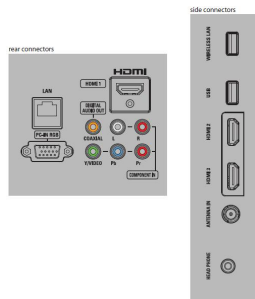

- Multimedia connections: USB memory class device
- Playback Formats: JPEG Still pictures, MP3, H.264/MPEG-4 AVC, MPEG 4 SP/ASP, MPEG1, MPEG2, WMV9/VC1

Tuner/Reception/Transmission

- Aerial Input: 75 ohm F-type
- TV system: ATSC, NTSC
- Video Playback: NTSC
- Tuner bands: UHF, VHF

Connectivity

- AV 1: CVBS in, Shared audio L/R in
- AV 2: YPbPr, Shared audio L/R in
- HDMI 1: HDMI, Shared audio L/R in
- HDMI 2: HDMI, Shared audio L/R in
- HDMI 3: HDMI, Shared audio L/R in
- EasyLink (HDMI-CEC): One touch play, Power status, System info (menu language), System audio control, System standby, Remote control pass-through
- Audio Output - Digital: Coaxial (cinch)
- Other connections: Headphone out, Ethernet, PC-In VGA, Shared audio L/R in
- USB: USB

Power

- Mains power: 120V/60Hz
- Power consumption: 45 W
- Standby power consumption: < 0.5 W
- Ambient temperature: 5°C to 40°C (41°F to 104°F)

Dimensions

- Set dimensions in inch (W x H x D): 25.02 x 15.65 x 2.7 inch
- Set dimensions with stand in inch (W x H x D): 25.04 x 16.95 x 6.97 inch
- Product weight (lb): 10.8
- Product weight (+stand) (lb): 12.57 lb
- Box dimensions in inch (W x H x D): 28.94 x 18.46 x 4.69 inch
- Weight incl. Packaging (lb): 15.21
- VESA wall mount compatible: 200 x 100 mm

Accessories

- Included accessories: Table top stand, Quick start guide, User Manual, Registration card, Remote Control, Batteries for remote control, USB Wireless LAN adapter, Cable management

Issue date 2012-05-25

Version: 3.1.1

12 NC: 8670 000 87096
UPC: 6 09585 22323 3

© 2012 Koninklijke Philips Electronics N.V.
All Rights reserved.

Specifications are subject to change without notice.
Trademarks are the property of Koninklijke Philips Electronics N.V. or their respective owners.

www.philips.com