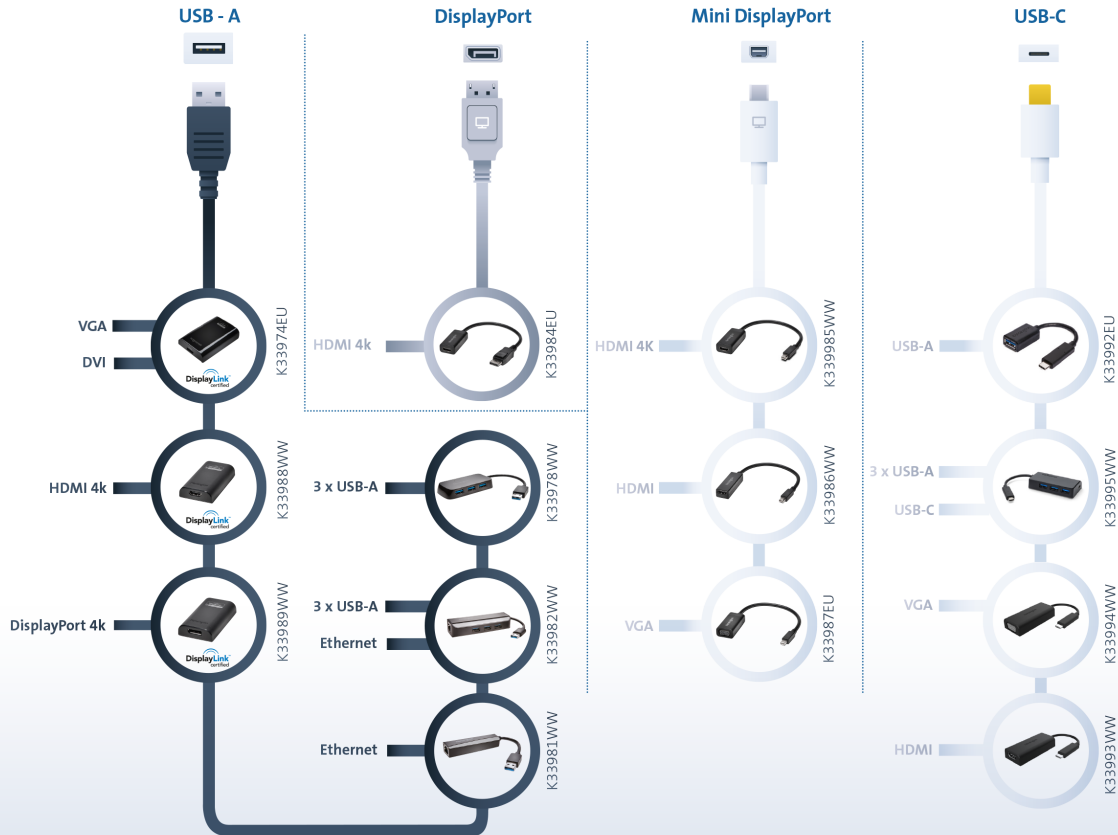

### Clutter free workspaces

Workspace is precious and now there's no need to sacrifice desk space when upgrading monitors.

Kensington zero footprint docks elevate productivity by mounting behind the monitor to unlock valuable desk space.

## Multi-position VESA Mount

The solution that works around you

Universal mount can be used with any VESA 75 or 100 monitor mount.

**SOLUTIONS FOR A  
SMARTER WORKSPACE**

New

# USB-C Docks

Product Name	SD4600p Type-C Dock w/PD	SD4500 Type-C Dock	SD1500 Mobile USB C Dock
<b>SKU Number</b>	K38231	K38230	K33969WW
<b>Operating System Supported</b>	SD4600P	–	–
<b>Plug &amp; Play</b>	K38231WW	–	–
<b>Upstream USB Port</b>	Windows 10, 8.1; Mac OS X 10.10 and later; Chrome OS	1	–
<b>PC Host Power Delivery</b>	Yes (for Windows, Chrome)	1	–
<b>VIDEO SUPPORT</b>			
<b>Video Technology</b>	USB-C Alt Mode	USB-C Alt Mode	USB-C Alt Mode
<b>Maximum # of Monitors</b>	2 with laptops supporting MST	2 with laptops supporting MST	1
<b>Maximum Resolution</b>	4096x2160 (4K@60Hz) 1 monitor 2560x1600 (2K@60Hz) 2 monitors	4096x2160 (4K@60Hz) 1 monitor 2560x1600 (2K@60Hz) 2 monitors	3840x2160 (4K@30Hz) HDMI 2048x1152 (2K@60Hz) VGA
<b>VIDEO PORTS</b>			
<b>- DisplayPort</b>	1	–	N/A
<b>- HDMI</b>	1	1 (Charging up to 15W)	1
<b>- DVI</b>	N/A		N/A
<b>- VGA</b>	N/A	1	1
<b>AUDIO SUPPORT</b>			
<b>3.5mm Mic and Speaker Jacks</b>	Yes	Yes	No
<b>USB PORTS</b>			
<b>3.0 Front</b>	1 (2.1A Charging)	1 (2.1A Charging)	Yes
<b>3.0 Back</b>	2	2	N/A
<b>2.0 Back</b>	N/A	N/A	N/A
<b>USB-C Port</b>	1 (Charging up to 15W)	1 (Charging up to 15W)	N/A
<b>OTHER</b>			
<b>Gigabit Ethernet</b>	1	1	1
<b>Kensington Security Slot</b>	Yes	Yes	No
<b>VESA Mount Compatible</b>	Yes	Yes	No
<b>Thunderbolt 3 Compatible</b>	Yes	Yes	Yes
<b>Cable Included Length</b>	0.5M	0.5M	90mm
<b>Warranty</b>	3-Years	3-Years	2-Years
<b>Dimensions</b>	217 x 95 x 26 mm	217 x 95 x 26 mm	121 x 74 x 16 mm

# Video Adapter & Hub Selection Guide