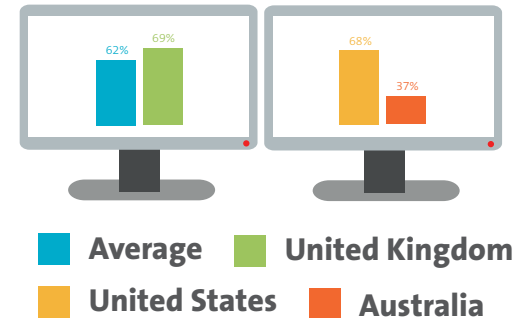

IT Pros Leading the Charge

Expanding digital workspaces

According to our own studies¹, larger screen sizes are now the norm with 50% of workers using a 20" or larger monitor thanks to 63% of IT Pros² proactively driving the deployment of multi-screening throughout their organisations.

Top sources for promoting implementation of Multi-Screening / Monitors / Displays for productivity gains.

	Employees / End-users	Executives / Management	IT	Other	Don't Know
Multi-screening / monitors / displays (base = 156)	54%	33%	63%	3%	3%

¹ Kensington Productively Report 2015

² Kensington Voice of IT Report 2016

Organisations implementing Multi-Screening / Monitors / Displays for productivity gains².

SOLUTIONS FOR A SMARTER WORKSPACE