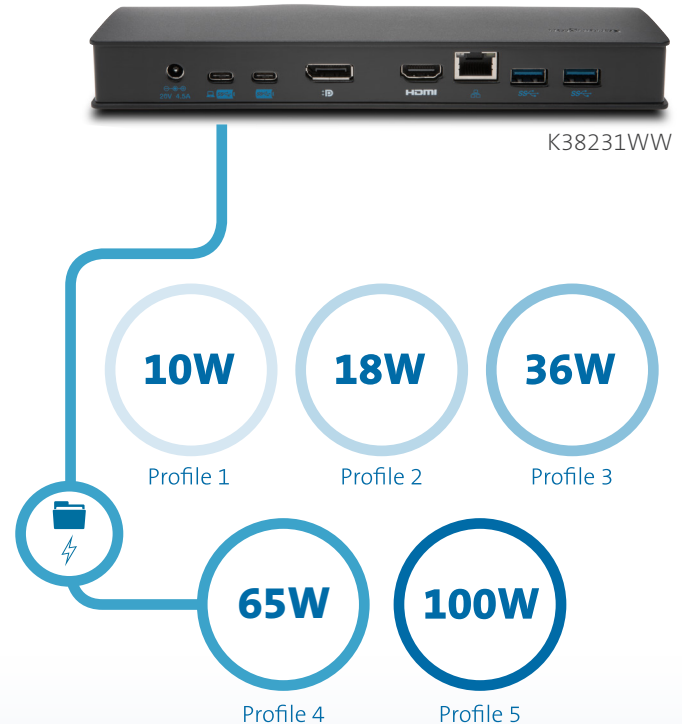

USB-C has the capability to combine power, video and data in one, 2.4mm thin connector.

USB feature evolution:

- Data Transfer
- Low Power
- Reversible
- High Power

USB - B	Display Port	USB - A	Power	Micro USB	USB - C
10.4 mm	4.7 mm	4.5 mm	4.0 mm	1.8mm	2.4 mm

The right profile your USB-C device dictated by your device and can not be adjusted.

The SD4600P universal dock delivers power at profile 4, making it suitable for use with 65W Ultrabooks.

**SOLUTIONS FOR A  
SMARTER WORKSPACE**