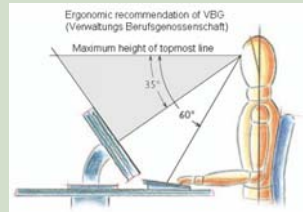

Highlights

(featured on selected models – details see technical overview)

- Premium panel performance
  - Natural colors with enhanced color gamut (Premium Line *)
  - Up to 2500:1 dynamic contrast with ACR (H-Line*)
  - Ultra fast 2ms response time (H-Line*)
- Enhanced ergonomic stand (Premium and Business Line)
  - Inclined support management (featured on wide formats)
  - Dual hinge axis management (featured on standard formats)
  - Optimum ergonomic conditions preventing neck tensions
- Flexible connectivity
  - Analog and DVI*) interface
  - HDMI interface, HDCP on DVI and HDMI *
- Ready for Manageability – DisplayView™ IT Suite (Premium and Basic Line)
  - DisplayView™ Click → comfortable adjust via mouse click
  - DeskView™ for Displays – your manageability solution for Displays
    - Remote gathering of inventory data
    - Remote execution of configuration tasks
- Comfortable usability with DisplayView™ Technologies
  - DisplayView™ AutoBright → Adjustable auto brightness control
  - DisplayView™ Light → Adjustable desk light above pen tray
  - DisplayView™ Speed → Adjustable overdrive technology
  - DisplayView™ Bright → Color temperature adjustment by mode driven color engine
  - DisplayView™ Clean → Tidy desk with
    - Optimized cable guide
    - Integrated USB port,
    - Integrated audio interface for comfortable connection of headset
    - Integrated pen tray for storage of pens, post its, etc.