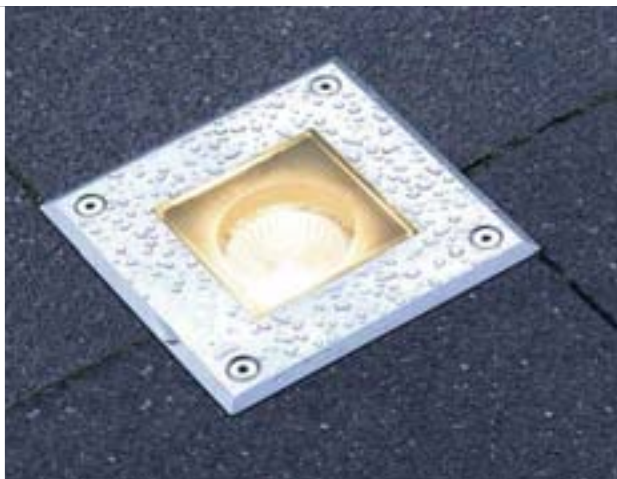

ADJUST QUADRO GU10

850°

230~

133°C

Douille/Source :
GU10/GU10 (exclue)
35W max. ou GU10 LED

Coloris :
Inox

Référence :
228218

149,90 €

Matière :
Aluminium
Collerette Inox 304

Source préconisée :
35W, 50°, 2700K, 270cd
575351
6,90 €

Dimensions :
L/l/H : 13/13/12 cm
Verre-L/l : 7/7 cm

Accessoires :
Pot d'encastrement (inclus)

NAUTIC PRO GU10

850°

230~

120°C

0,51

Douille/Source :
GU10/GU10 (exclue)
35W max.

Coloris :
Inox brossé
collerette ronde
collerette carrée

Référence :
230910
230914

199,90 €

Matière :
Inox 316/verre

Source préconisée :
35W, 50°, 2700K, 270cd
575351
6,90 €

Dimensions :
Collerette-Ø/P :
13,5/11,5 cm (ronde)
Collerette-L/l/P :
13,5/13,5/11,5 cm (carrée)

Accessoires :
Pot d'encastrement (inclus)

ADJUST GU10

850°

230~

133°C

51

Douille/Source :
GU10/GU10 (exclue)
35W max. ou GU10 LED

Coloris :
Inox
collerette ronde
collerette carrée

Référence :
228210
228214

109,90 €

Matière :
Aluminium
Collerette Inox 304

Source préconisée :
35W, 50°, 2700K, 270cd
575351
6,90 €

Dimensions :
Ø/H : 13,5/11,5 cm (rond)
L/l/H : 13,5/13,5/11,5 cm (carré)

Accessoires :
Pot d'encastrement (inclus)