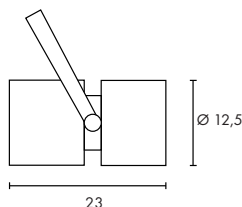

EURO SPOT G12

850°

230~

HiEFFICIENT
PROFIlight.

Douille/Source :
G12/HQLT; CDM-T (exclue)
70W

Matière :
Aluminium

Dimensions :
L/l : 32/16,5 cm
Tête-Ø/L : 12,5/23 cm

Accessoires :
Adaptateur 3 allumages (inclus)
Ballast (inclus)

Coloris :
gris argent
Angle 15°
Angle 60°

blanc
Angle 15°
Angle 60°

noir mat
Angle 15°
Angle 60°

Référence :

153404
153414

153401
153411

153400
153410

169,90 €

Source préconisée :
70W
507130, 3000K, 6600lm
507131, 4200K, 12700lm
49,90 €

EURO SPOT SDW-TG

850°

230~

HiEFFICIENT
PROFIlight.

Indication :
Utiliser uniquement avec les sources
SDW-TG Mini de Philips.

Douille/Source :
GX12-1/SDW-TG Mini (exclue)
100W

Matière :
Aluminium

Dimensions :
L/l : 37,5/15,6 cm
Tête-Ø/L : 12,5/30,5 cm

Accessoires :
Adaptateur 3 allumages (inclus)
Ballast Philips (inclus)

Coloris :
gris argent
Angle 38° ▼

blanc
Angle 38° ▼

Référence :

153474

153471

329,90 €

Source préconisée :
100W, 2550K, 4900lm
508180
99,90 €

EURO SPOT CMH-TC GU6,5

850°

230~

HiEFFICIENT
PROFIlight.

Douille/Source :
GU6,5/CMH-TC (exclue)
20W

Matière :
Aluminium

Dimensions :
L/l : 26/11,5 cm
Tête-Ø/L : 8/25 cm

Accessoires :
Adaptateur 3 allumages (inclus)
Ballast (inclus)

Coloris :
gris argent
Angle 12° ▼
Angle 60° ▼

blanc
Angle 12° ▼
Angle 60° ▼

Référence :

153444

153454

153441

153451

279,90 €

Source préconisée :
20W, 3000K, 1615lm
507020
64,90 €