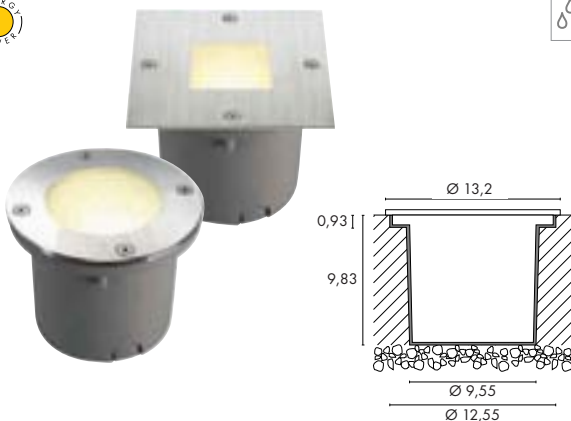

WETSY Design by CDC

850° 230~ 12,6 10 46°C

Douille/Source :
GX53/GX53 Eco. énergie (exclue)
9W max.
ou LED GX53, 1,2W (exclue)
ou PowerLED GX53, 3x 1,4W (exclue)

Coloris :
Inox
collerette ronde
collerette carrée
Fenêtre ronde
Fenêtre carrée

Référence :
227485
227490
227495

Matière :
Aluminium
Collerette Inox 316

139,90 €

Dimensions :
Collerette-Ø : 13,2 cm (ronde)
Collerette-L/l : 13,2/13,2 cm (carrée)
Câble-L : 1,4 m

Source préconisée :
9W, 2700K, 260lm
508860
29,90 €

Accessoires :
Pot d'encastrement (inclus)