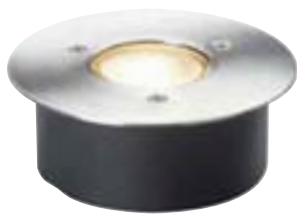

AQUADISC G4

85°

12~

12,5

5

107°C

0,5

IP67

Aquadisc G4 avec module LED Octagon