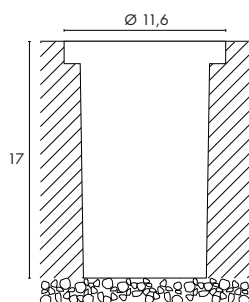

La collerette du Dasar® Exact est à fleur de sol, ce qui permet d'obtenir une surface plane.