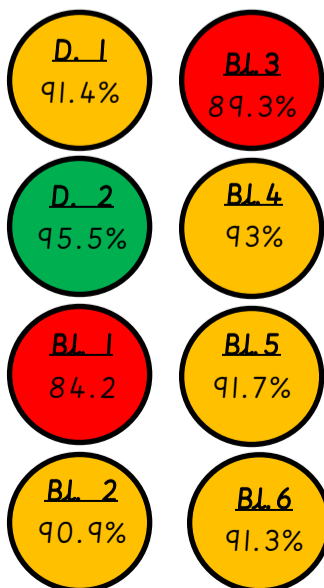

Only water in the classrooms.

Our Rights The right to develop talent

Her Cymraeg Cywir-i'r rieni

Try using Welsh at home with you child

Hwyl fawr - Goodbye

Pictures of the week

Attendance

Target 95%