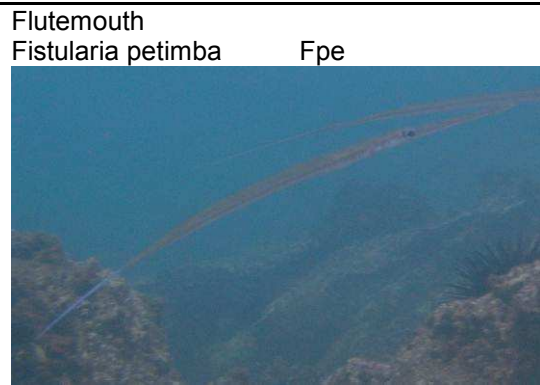

Yellow-tail scad
Trachurus novaezelandiae Tno

Yellow-tail scad
Trachurus novaezelandiae Tno

Eastern garfish
*Hyporhamphus australis*Hau

Eastern garfish
*Hyporhamphus australis*Hau

1.2 Large Resident Midwater Species Photos