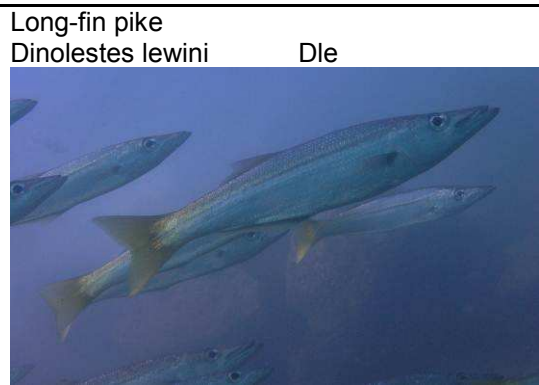

Yellow-tail scad
Trachurus novaezelandiae Tno

Yellow-tail scad
Trachurus novaezelandiae Tno

Eastern garfish
*Hyporhamphus australis*Hau

Eastern garfish
*Hyporhamphus australis*Hau

1.2 Large Resident Midwater Species Photos