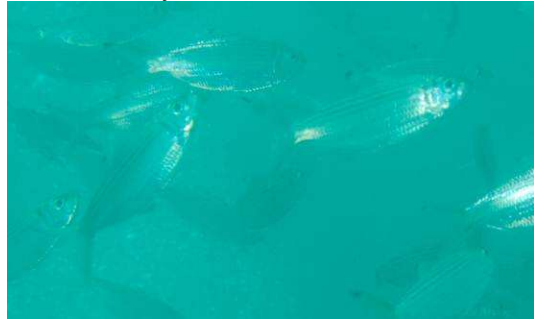

Southern Mackerel Scad
Decapterus muroadsi dmu