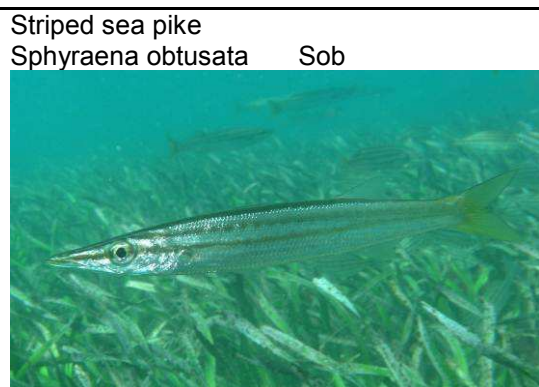

Yellow-tail scad
Trachurus novaezelandiae Tno

Yellow-tail scad
Trachurus novaezelandiae Tno

Eastern garfish
*Hyporhamphus australis*Hau

Eastern garfish
*Hyporhamphus australis*Hau

1.2 Large Resident Midwater Species Photos