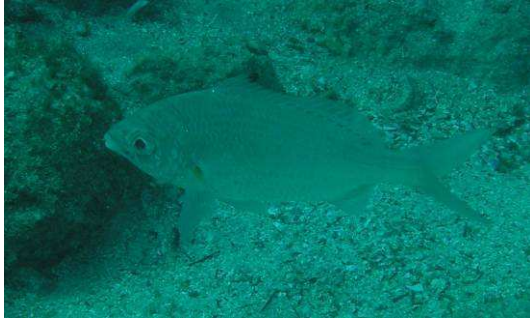

1.2 Large Resident Midwater Species Photos

Common silver belly
Gerres subfasciatus Gsu