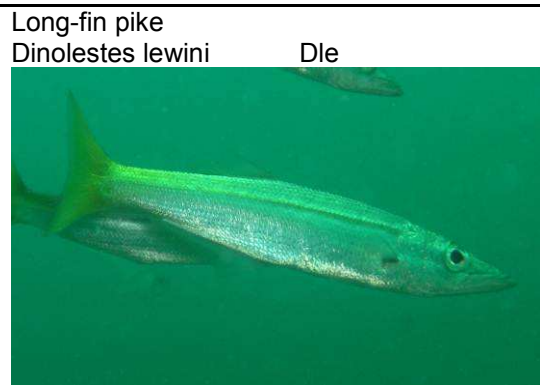

Sea Mullet
Mugil cephalus mce

Southern Herring
Herklotsichthys castelnaui hca

Southern Herring
Herklotsichthys castelnaui hca

Southern Mackerel Scad
Decapterus muroadsi dmu

Southern Mackerel Scad
Decapterus muroadsi dmu

Yellow-tail scad
Trachurus novaezelandiae Tno

Yellow-tail scad
Trachurus novaezelandiae Tno

Eastern garfish
*Hyporhamphus australis*Hau

Eastern garfish
*Hyporhamphus australis*Hau

1.2 Large Resident Midwater Species Photos