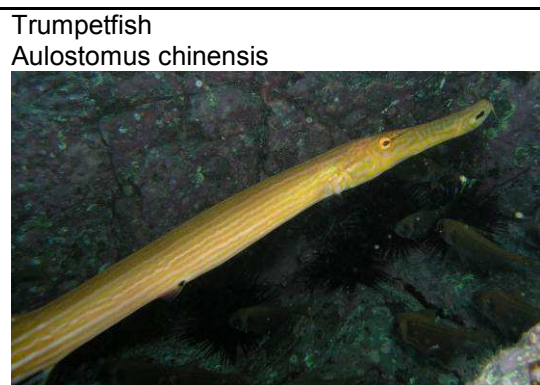

Sea Mullet
Mugil cephalus mce

Southern Herring
Herklotsichthys castelnaui hca

Southern Herring
Herklotsichthys castelnaui hca

Southern Mackerel Scad
Decapterus muroadsi dmu

Southern Mackerel Scad
Decapterus muroadsi dmu

Yellow-tail scad
Trachurus novaezelandiae Tno

Yellow-tail scad
Trachurus novaezelandiae Tno

Eastern garfish
*Hyporhamphus australis*Hau

Eastern garfish
*Hyporhamphus australis*Hau

1.2 Large Resident Midwater Species Photos