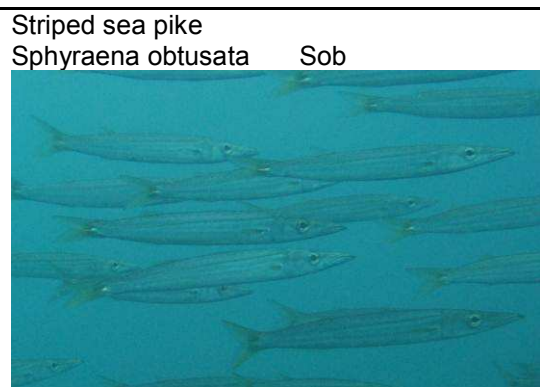

Yellow-tail scad
Trachurus novaezelandiae Tno

Yellow-tail scad
Trachurus novaezelandiae Tno

Eastern garfish
*Hyporhamphus australis*Hau

Eastern garfish
*Hyporhamphus australis*Hau

1.2 Large Resident Midwater Species Photos