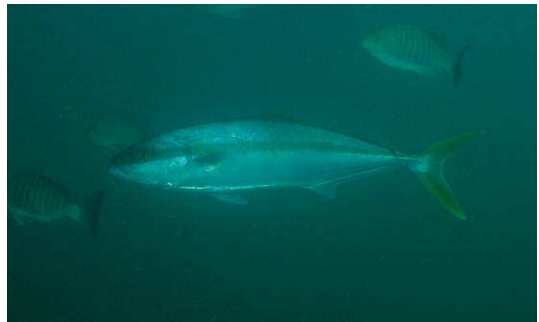

Table 2: Resident Species

1.1 Large Pelagic Midwater Species Photos

Australian salmon
Arripis trutta Atr

Australian salmon
Arripis trutta Atr

Big-eye trevally
Caranx sexfasciatus

Big-eye trevally
Caranx sexfasciatus

Silver trevally
Caranx dentex Cde

Silver trevally
Caranx dentex Cde

Tailor
Pomatomus saltatrix psa

Yellowtail kingfish
Seriola lalandi Sla

Yellowtail kingfish
Seriola lalandi Sla

Sea Mullet
Mugil cephalus mce