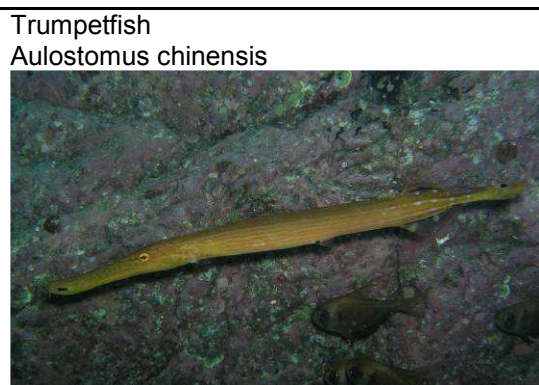

Sea Mullet
Mugil cephalus mce

Southern Herring
Herklotsichthys castelnaui hca

Southern Herring
Herklotsichthys castelnaui hca

Southern Mackerel Scad
Decapterus muroadsi dmu

Southern Mackerel Scad
Decapterus muroadsi dmu

Yellow-tail scad
Trachurus novaezelandiae Tno

Yellow-tail scad
Trachurus novaezelandiae Tno

Eastern garfish
*Hyporhamphus australis*Hau

Eastern garfish
*Hyporhamphus australis*Hau

1.2 Large Resident Midwater Species Photos