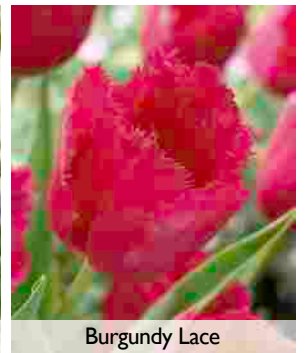

Fringed tulips

Mid to late season blooming. Flowers do have finely fringed edges. These unique varieties are the perfect choice for a garden focal point. Excellent for borders.

Bulk / Box			Variety	Height	Prepacked / Packs		
Item #	Packed	Size			Item #	Packed	Size
06110	100	12/+	Burgundy Lace	22"	91850	10x10	12/+
06130	100	12/+	Carrousel	20"	91855	10x6	12/+
06136	100	12/+	Crystal Star	22"	91858	10x10	12/+
06150	100	12/+	Curly Sue	20"			
06170	100	12/+	Fancy Frills	18"	91900	10x10	12/+
06190	100	12/+	Fringed Family	20"	91905	10x10	12/+
06200	100	12/+	Fringed Solstice	20"			
06205	100	12/+	Golddust	16"	91910	10x6	12/+
06220	100	12/+	Lambada	20"	91880	10x10	12/+
06222	100	12/+	Louvre	22"	91882	10x10	12/+
06225	100	12/+	Pacific Pearl	20"			
06235	100	12/+	Snow Crystal	18"	91895	10x6	12/+
06240	100	12/+	Swan Wings	20"			
06250	100	12/+	Valery Gergiev	20"	91890	10x6	12/+
06260	100	12/+	Vincent van Gogh	20"