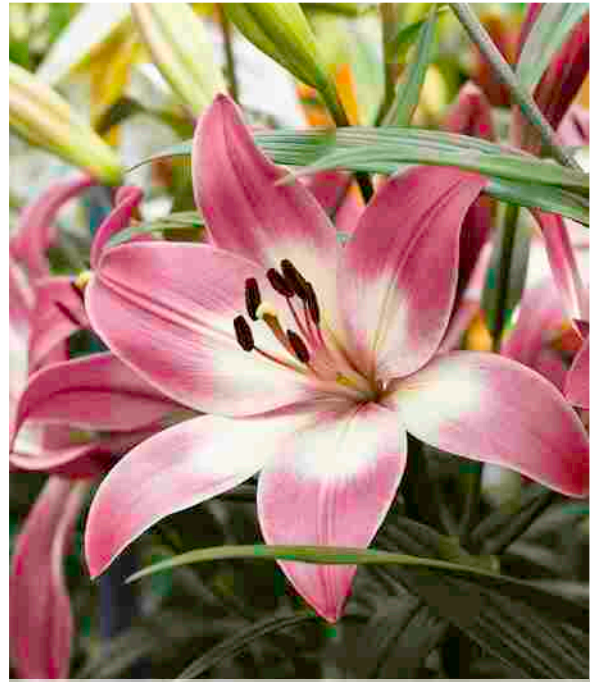

Scilla hispanica Pink

Scilla hispanica White

Scilla siberica Alba

Scilla siberica

Scilla tubergeniana

Triteleia Queen Fabiola

Perennials

Bulk / Box			Variety	Prepacked / Packs			
Item #	Packed	Size	Name	Height	Item #	Packed	Size
73540	25	16/18	Lilium Ice Berry		73690	10x2	16/18
73520	25	16/18	Lilium Kingdom		73570	10x2	16/18
73510	25	16/18	Lilium Orange County		73560	10x2	16/18
73530	25	16/18	Lilium Red County		73680	10x2	16/18
73500	25	16/18	Lilium Yellow County		73550	10x2	16/18
73600	25	3/5	Paeonia Festiva Maxima		73650	10x1	2/3
73610	25	3/5	Paeonia Karl Rosenfield		73660	10x1	2/3
73620	25	3/5	Paeonia Sarah Bernhardt		73670	10x1	2/3