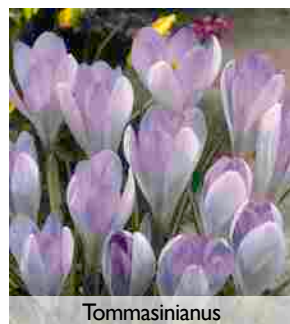

Whitewell Purple

Tommasinianus