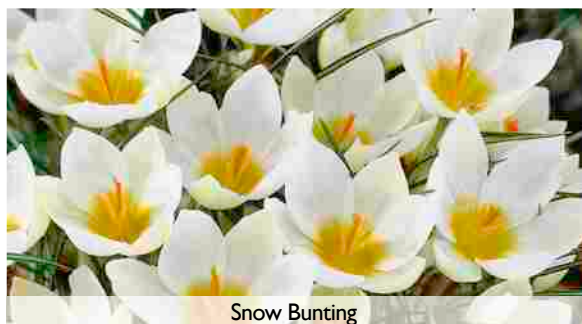

Firefly

Gipsy Girl

Snow Bunting