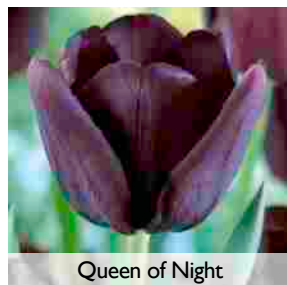

Single Late tulips - continued

Bulk / Box			Variety	Height	Prepacked / Packs		
Item #	Packed	Size			Item #	Packed	Size
05080	100	12/+	La Courtine	24"			
05090	100	12/+	Maureen	24"			
05100	100	12/+	Menton	24"	91370	10x10	12/+
05110	100	12/+	Mixed Single Late	24"	91380	10x10	12/+
05116	100	12/+	Mrs. John T. Scheepers	24"	91384	10x10	12/+
05115	100	12/+	Muscadet	24"			
05160	100	12/+	Queen of Night	24"	91390	10x10	12/+
05168	100	12/+	Red Proud	24"	91392	10x10	12/+
05170	100	12/+	Renown	24"			
05175	100	12/+	Resurrection	24"			
05190	100	12/+	Sauternes	20"			
05200	100	12/+	Shirley	20"	91400	10x10	12/+
05220	100	12/+	Sorbet	20"			
05225	100	12/+	Stunning Apricot	22"	91420	10x10	12/+
05230	100	12/+	Temple's Favourite	24"			
05240	100	12/+	Toyota	24"	91430	10x10	12/+
05250	100	12/+	Violet Beauty	24"			
05252	100	12/+	Warsawa	24"			
05255	100	12/+	White Proud	24"	91436	10x10	12/+