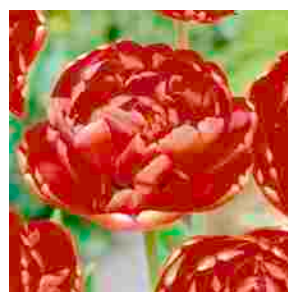

Double Late tulips

Bloom late spring. These tulips are known for their large, longlasting double flowers. Also known as 'peony-flowering'.

Bulk / Box			Variety	Height	Prepacked / Packs		
Item #	Packed	Size			Item #	Packed	Size
01904	100	12/+	Akebono	18"			
02250	100	12/+	Angélique	18"	90900	10x10	12/+
02260	100	12/+	Black Hero	16"			
02270	100	12/+	Blue Spectacle	18"	90910	10x10	12/+
02290	100	12/+	Carnaval de Nice	16"			
02310	100	12/+	Cool Crystal	16"			
02320	100	12/+	Creme Upstar	16"	90930	10x10	12/+
02336	100	12/+	Foxtrot	16"			
02337	100	12/+	Foxy Foxtrot	16"	90931	10x10	12/+
02338	100	12/+	Gold Fever	16"	90932	10x10	12/+
02334	100	12/+	Gudoshnik Double	22"			
02360	100	12/+	Miranda	18"			
02370	100	12/+	Mixed Double Late	16"			

Miranda