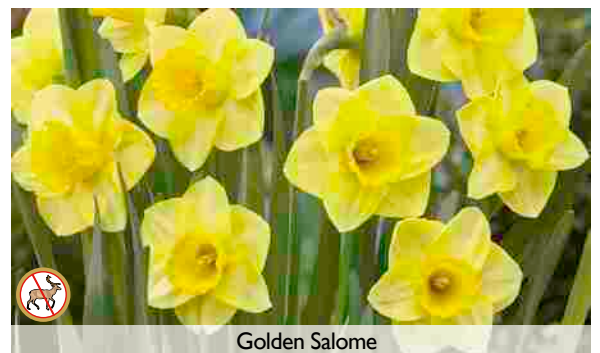

Pink Charm

Golden Salome