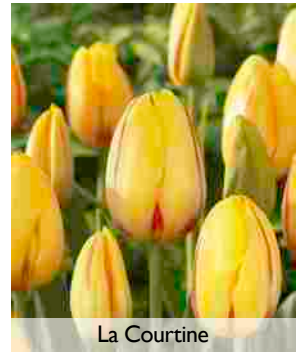

Single Late tulips - continued

Bulk / Box			Variety	Height	Prepacked / Packs		
Item #	Packed	Size			Item #	Packed	Size
05080	100	12/+	La Courtine	24"			
05090	100	12/+	Maureen	24"			
05100	100	12/+	Menton	24"	91370	10x10	12/+
05110	100	12/+	Mixed Single Late	24"	91380	10x10	12/+
05116	100	12/+	Mrs. John T. Scheepers	24"	91384	10x10	12/+
05115	100	12/+	Muscadet	24"			
05160	100	12/+	Queen of Night	24"	91390	10x10	12/+
05168	100	12/+	Red Proud	24"	91392	10x10	12/+
05170	100	12/+	Renown	24"			
05175	100	12/+	Resurrection	24"			
05190	100	12/+	Sauternes	20"			
05200	100	12/+	Shirley	20"	91400	10x10	12/+
05220	100	12/+	Sorbet	20"			
05225	100	12/+	Stunning Apricot	22"	91420	10x10	12/+
05230	100	12/+	Temple's Favourite	24"			
05240	100	12/+	Toyota	24"	91430	10x10	12/+
05250	100	12/+	Violet Beauty	24"			
05252	100	12/+	Warsawa	24"			
05255	100	12/+	White Proud	24"	91436	10x10	12/+