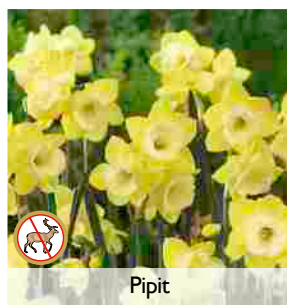

Narcissus

Narcissus for Rock Garden

Bloom early spring. These miniature Narcissus are excellent for naturalizing and perform very well in rock garden.

Bulk / Box			Variety	Height	Prepacked / Packs		
Item #	Packed	Size			Item #	Packed	Size
07200	100	11/12	Baby Boomer	10"			
07220	100	12/+	February Gold	10"	92350	10x5	12/+
07224	100	12/+	Cha-Cha	10"	92345	10x5	12/+
07240	100	7/8	Golden Bells	8"			
07245	100	10/12	Growers Pride	9"	92355	10x5	10/12
07250	100	10/12	Hawera	8"	92360	10x5	10/12
07270	100	12/+	Jetfire	10"	92370	10x5	12/+
07280	100	12/+	Minnow	10"	92380	10x5	12/+
07290	100	10/12	Mixed Miniatures	8"			
07300	100	12/+	Pipit	10"	92390	10x5	12/+
07305	100	10/+	Prom Dance	12"			
07310	100	10/12	Rip van Winkle	10"			
07315	100	10/12	Spring Sunshine	12"	92395	10x5	12/+
07330	100	12/+	Tête à Tête	10"	92400	10x5	12/+
07331	100	12/+	Tête Bouclé (double)	10"			
07340	100	10/12	Topolino	10"	92410	10x5	12/+