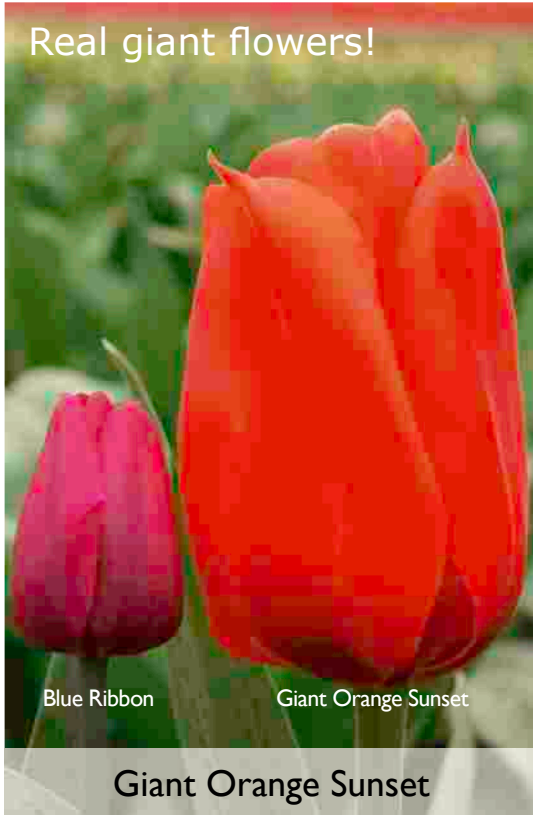

Real giant flowers!

Blue Ribbon   Giant Orange Sunset