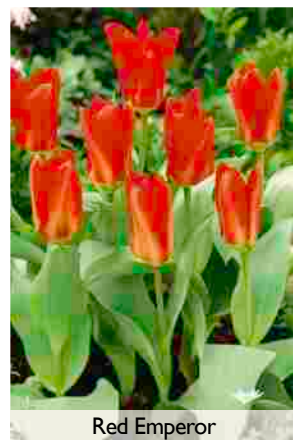

Pirand

Red Emperor