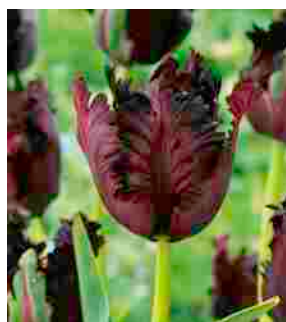

Black Parrot