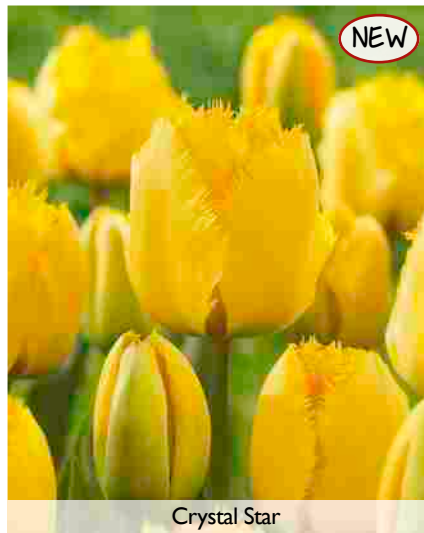

Fringed tulips

Mid to late season blooming. Flowers do have finely fringed edges. These unique varieties are the perfect choice for a garden focal point. Excellent for borders.

Bulk / Box			Variety	Height	Prepacked / Packs		
Item #	Packed	Size			Item #	Packed	Size
06110	100	12/+	Burgundy Lace	22"	91850	10x10	12/+
06130	100	12/+	Carrousel	20"	91855	10x6	12/+
06136	100	12/+	Crystal Star	22"	91858	10x10	12/+
06150	100	12/+	Curly Sue	20"			
06170	100	12/+	Fancy Frills	18"	91900	10x10	12/+
06190	100	12/+	Fringed Family	20"	91905	10x10	12/+
06200	100	12/+	Fringed Solstice	20"			
06205	100	12/+	Golddust	16"	91910	10x6	12/+
06220	100	12/+	Lambada	20"	91880	10x10	12/+
06222	100	12/+	Louvre	22"	91882	10x10	12/+
06225	100	12/+	Pacific Pearl	20"			
06235	100	12/+	Snow Crystal	18"	91895	10x6	12/+
06240	100	12/+	Swan Wings	20"			
06250	100	12/+	Valery Gergiev	20"	91890	10x6	12/+
06260	100	12/+	Vincent van Gogh	20"