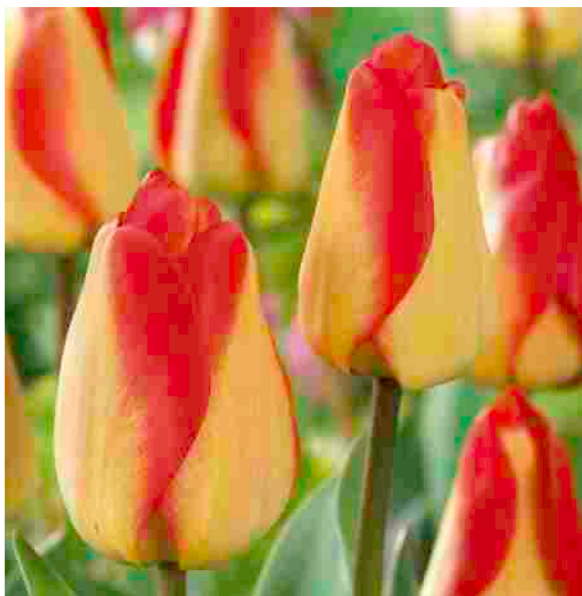

American Dream