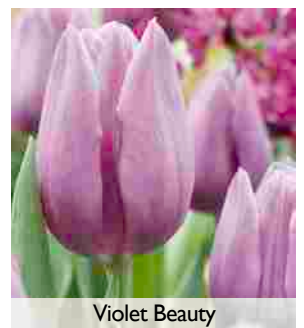

Temple's Favourite

Toyota

Violet Beauty

Tulips

Bunch Flowering tulips

Bloom mid spring. A bouquet of flowers on every stem! Bunch flowering tulips produce 4-5 flowers per stem.

Bulk / Box			Variety	Height	Prepacked / Packs		
Item #	Packed	Size			Item #	Packed	Size
05400	100	12/+	Antoinette	16"	91500	10x10	12/+
05410	100	12/+	Candy Club	16"	91550	10x6	12/+
05421	100	12/+	Dream Club	16"	91560	10x6	12/+
05422	100	12/+	Fiery Club	16"	91570	10x6	12/+
05423	100	12/+	Flaming Club	16"	91580	10x6	12/+
05440	100	12/+	Happy Family	16"	91510	10x10	12/+
05450	100	12/+	Merry Go Round	20"			
05455	100	12/+	Mixed Cub varieties	16"			
05451	100	12/+	Night Club	16"	91590	10x6	12/+
05460	100	12/+	Praestans Fusilier	10"	91530	10x10	12/+
05490	100	12/+	Toronto	16"	91540	10x10	12/+
05495	100	12/+	Tricolette	16"			
05505	100	12/+	Wonder Club	16"			