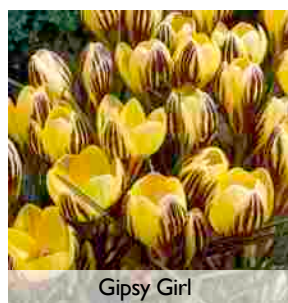

Fall Flowering

Fall Flowering crocus

Bloom in 2-3 weeks after planting. Then every year in August/September. Sativus is known for its safron.

Bulk / Box			Variety	
Item #	Packed	Size	Name	Height
11210	100	8/9	Sativus	4"
11220	100	5/6	Speciosus	4"

Species / Botanical crocus

Bloom very early spring. Specie crocus are early bunch flowering crocus or snow crocus. Have vibrant colors and are very hardy.

Bulk / Box			Variety	Height	Prepacked / Packs		
Item #	Packed	Size	Name		Item #	Packed	Size
11000	250	5/6	Blue Bird	4"	92600	15x20	5/6
11010	250	5/6	Cream Beauty	4"	92610	15x20	5/6
11020	250	5/6	E.P. Bowles	4"	92620	15x20	5/6
11030	250	5/6	Firefly	4"			
11040	250	5/6	Gipsy Girl	4"	92630	15x20	5/6
11060	250	5/6	Mixed Species Crocus	4"	92640	15x20	5/6
11075	100	5/6	Orange Monarch	4"	92655	15x10	5/6
11070	250	5/6	Prince Claus	4"	92650	15x20	5/6
11080	250	5/6	Ruby Giant	4"	92660	15x20	5/6
11090	250	5/6	Snow Bunting	4"			
11100	250	5/6	Tommasinianus	4"			
11110	250	5/6	Tricolor	4"			
11130	250	5/6	Whitewell Purple	4"			
11140	250	5/6	Zwanenburg Bronze	4"	92670	15x20	5/6

Blue Bird

Mixed Species Crocus

Orange Monarch

Ruby Giant

Cream Beauty

Firefly

Gipsy Girl

Whitewell Purple