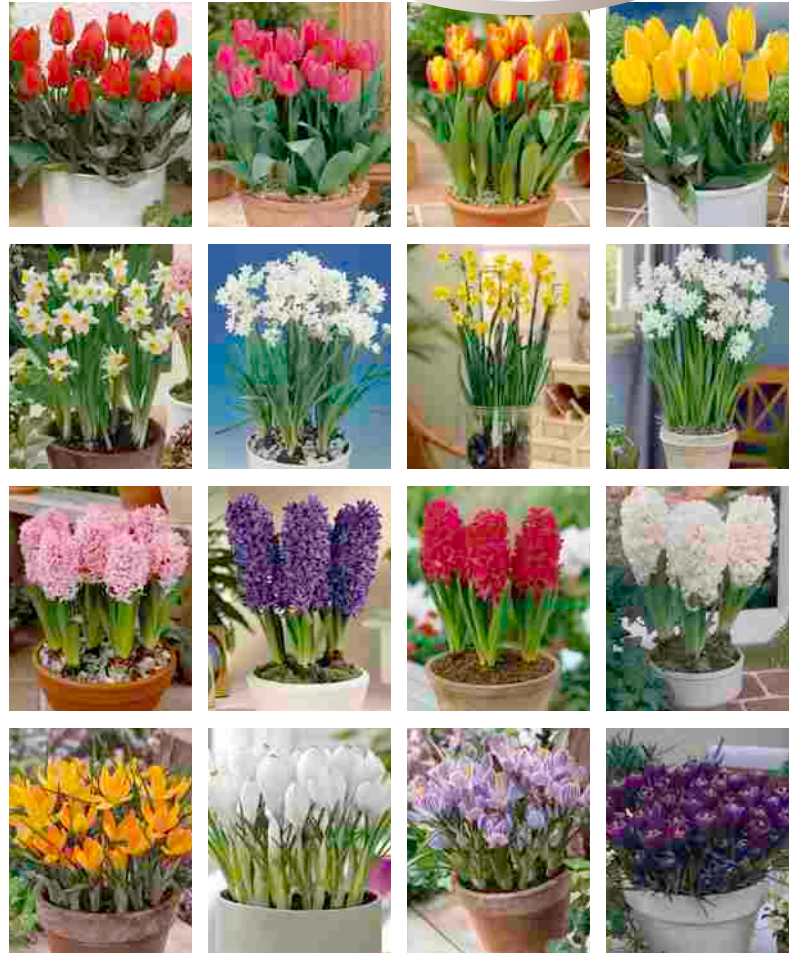

Indoor Items

The best varieties of tulips, paperwhites, hyacinths and crocus, specially selected and treated for indoor forcing.

**Great for
Indoor Forcing**

Item #	Variety	Bulb size	Packed per
INDOOR TULIP COLLECTION			
13610	Brilliant Star	111/12	10x10
13620	Christmas Marvel	12/+	10x10
13630	Flair	111/12	10x10
13640	Joffre	111/12	10x10
INDOOR PAPERWHITE COLLECTION			
13660	Chinese Sacred Lily	16/17	10x5
13670	Galilee	16/17	10x5
13680	Grand Soleil d'Or	16/17	10x5
13690	Ziva	16/17	10x5
INDOOR HYACINTH COLLECTION			
13710	Anna Marie	15/16	10x5
13720	Blue Jacket	15/16	10x5
13730	Jan Bos	15/16	10x5
13740	White Pearl	15/16	10x5
INDOOR CROCUS COLLECTION			
13760	Golden Yellow	8/9	10x25
13770	Jeanne d'Arc	8/9	10x25
13780	Striped Beauty	8/9	10x25
13790	Victor Hugo	8/9	10x25