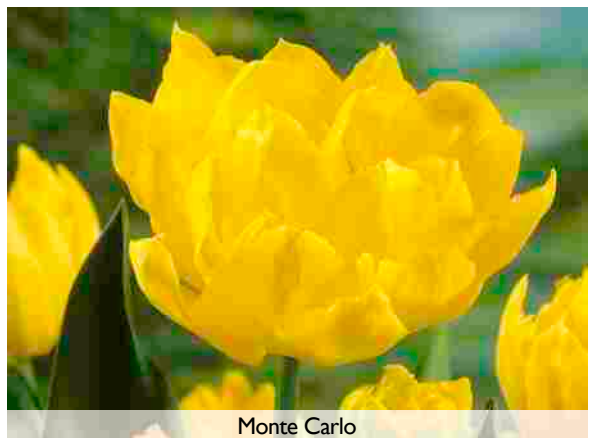

Promiss

Monte Carlo