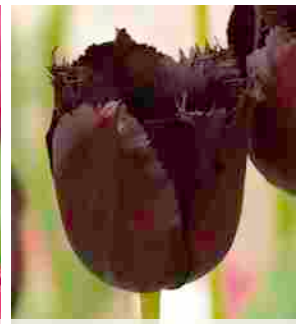

Vincent van Gogh