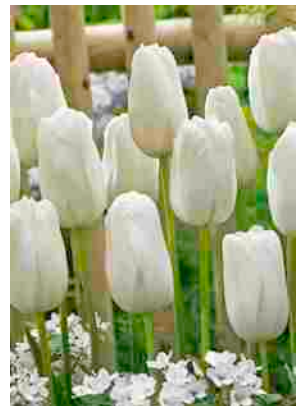

La Courtine

White Proud