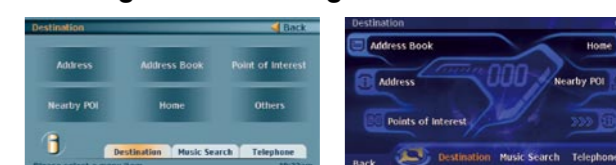

Changeable skin design