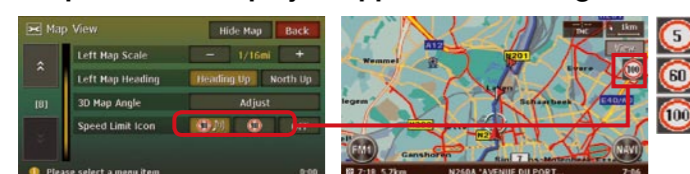

Speed Limit Displays Support Safe Driving