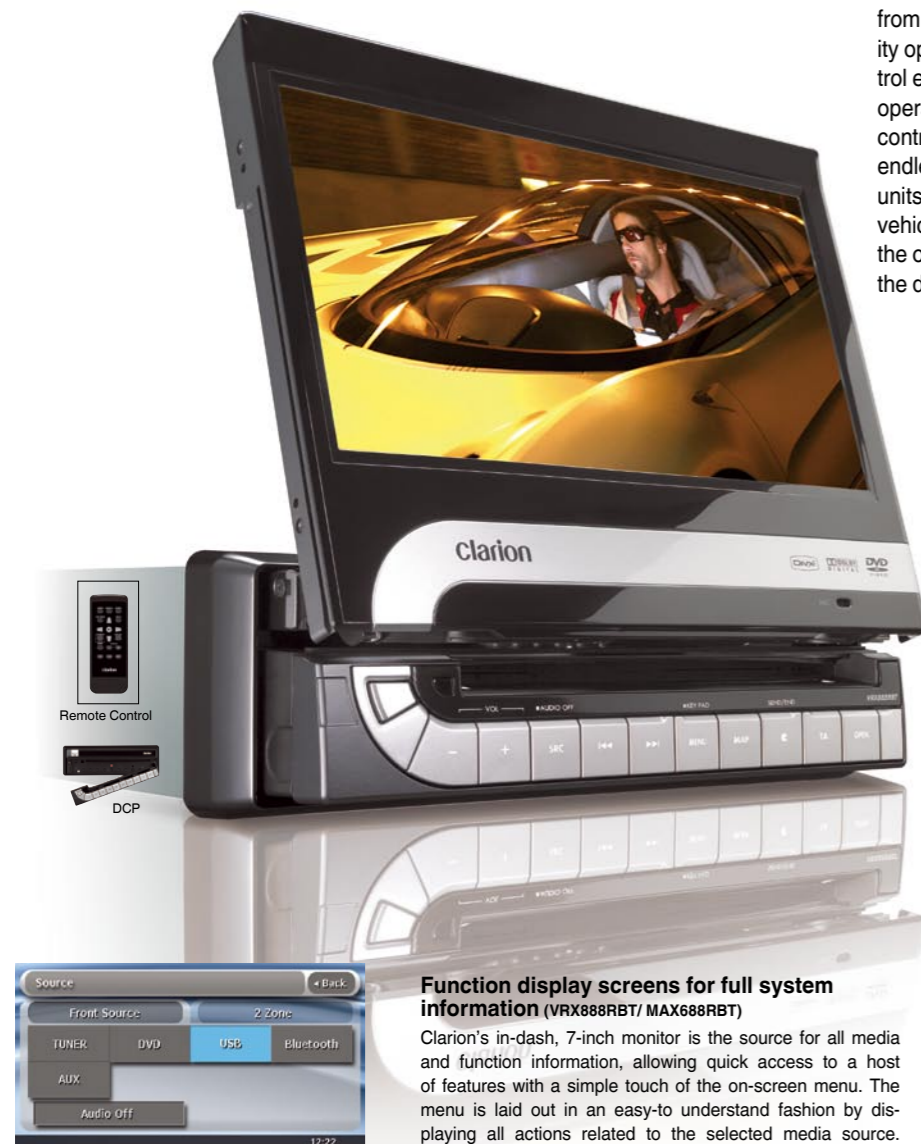

The look of sophistication with functionality to accelerate your mobile experience

Brains, beauty, and brawn. The VRX888RBT has it all, from its flowing cosmetics to the unparalleled connectivity options. Your search for the ultimate multimedia control ends now. Large buttons stand out to achieve superb operability, and the 7-inch touch screen allows real world control. Compatibility with DivX and iPod Video allow for endless viewing options, whether being viewed on the units builtin 7-inch flip monitor or shared throughout the vehicle utilising the included dual zone feature. Throw in the optional HDD Navigation, and this unit meets all of the demands of a full-scale Multimedia Station.

Bluetooth®
VRX888RBT

DVD MULTIMEDIA STATION
WITH 7" TOUCH PANEL CONTROL,
USB AND BUILT-IN BLUETOOTH

VRX888RBT/ MAX688RBT FEATURES

- DVD-Video/DVD±R/DVD±RW/CD-DA/CD-R/RW ready • MP3/WMA/AAC Compatible with ID3-TAG display • Official DivX Certified product
- Plays all versions of DivX video (including DivX 6) with standard playback of DivX media files • 24 FM, 16 MW/LW station presets • RDS-EON DSP tuner with variable bandwidth and Radio Text
- Rear USB connector • WMDRM10 playback via supported MTP device (rear USB) • Fully motorised 7-inch QVGA colour LCD monitor (VRX888RBT) • Motorised sloping control panel with 7-inch QVGA colour LCD monitor (MAX688RBT) • iPod direct control via USB

Hands-free calling and advanced navigation functionality — all rolled into one multimedia station model