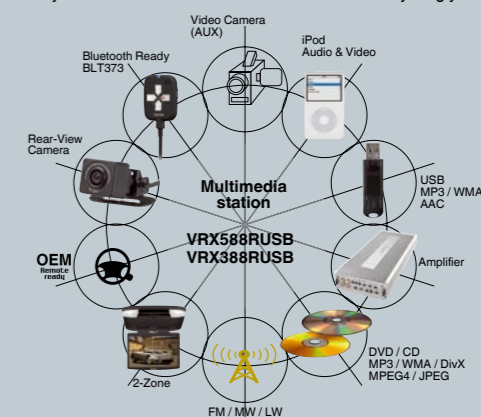

Multimedia station

Clarion knows connectivity and so do the VRX588RUSB and VRX388RUSB. They are equipped with a USB terminal for easy access to your music collection, Bluetooth compatibility via the BLT373, an OEM Steering Wheel control interface input and a rear view camera input. Combine this with MP3/WMA and iTunes® AAC file format decoding, iPod® audio and video connectivity and 2-Zone entertainment. Clarion offers everything you ever wanted.