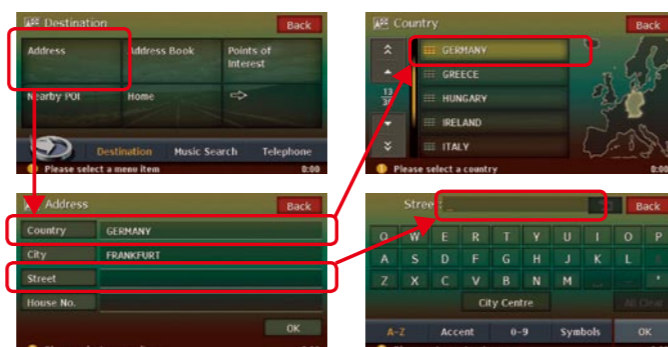

Search screen