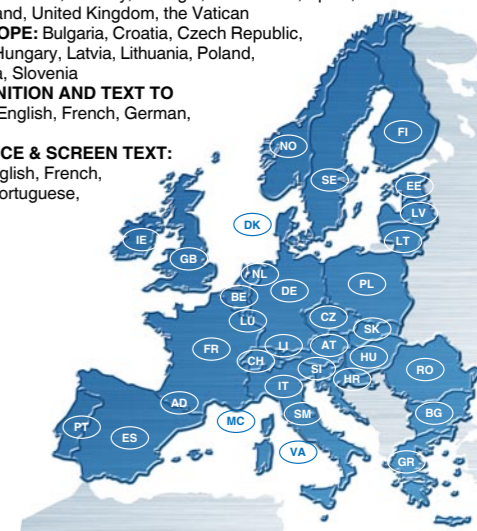

Map data included <33 countries>

- **WESTERN EUROPE:** Andorra, Austria, Belgium, Denmark, Finland, France, Germany, Ireland, Italy, Liechtenstein, Luxembourg, Monaco, The Netherlands, Norway, Portugal, San Marino, Spain, Sweden, Switzerland, United Kingdom, the Vatican
- **EASTERN EUROPE:** Bulgaria, Croatia, Czech Republic, Estonia, Greece, Hungary, Latvia, Lithuania, Poland, Romania, Slovakia, Slovenia
- **VOICE RECOGNITION AND TEXT TO SPEECH:** Dutch, English, French, German, Italian, Spanish
- **VOICE GUIDANCE & SCREEN TEXT:** Danish, Dutch, English, French, German, Italian, Portuguese, Spanish, Swedish