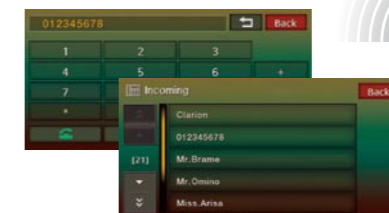

Home Theatre? We prefer "In-Car" theatre. Clarion's overhead monitors combine the comforts of a home system, in your back seat.

"Are we there yet?" That sentence will become extinct once you install a Clarion rear seat overhead entertainment system. Featuring monitor sizes ranging from 8-inch to 15-inch which include a built in DVD player and wireless headphone transmitters - peace of mind is only button press away. Our TFT active matrix LCD monitors reproduce vivid colours and provide crisp, clear viewing of your favourite DVDs. Now the problem will be getting your kids out of the car when you reach your destination.

- Universal slim profile • MPEG 1/2/4, MP3 and WMA playback • Adjustable display modes: Wide/Normal • Infrared remote control with on Screen display • 2 Audio/Video inputs for external devices • 1 Audio/Video output for multiple monitor applications • Built-in dome light

- 2 sets of headphones are supplied with the OHM1588VD and OHM1088VD. 1 headphone set is supplied with the OHM888VD.

With Clarion multimedia loaded in your vehicle, your back seat might become your home away from home.

Driving doesn't have to be a voyage from point A to B, it can be a journey full of vivid imagery and sound in your rear seat. Have your favourite movies and video games waiting for you whenever you are ready.

- Ultra compact housing for easy headrest installation (192.7 (W) x 133.5 (H) x 32.5 (D) mm)
- Dimensions: 177.8 (W) x 118.5 (H) x 27.5 (D) mm

- 2 A/V inputs (line-out from pigtail and minijack input on the front panel) • Dual channel IR audio output transmitter for WH253H • Headrest mounting bracket included • Minijack headphone output

- Ultra compact housing for easy headrest installation (160.8 (W) x 111.8 (H) x 32.5 (D) mm)
- Dimensions: 150 (W) x 101 (H) x 27 (D) mm