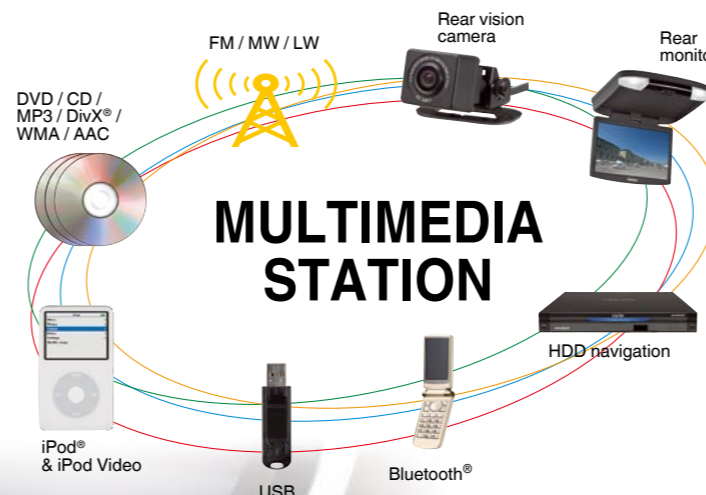

A new world of digital technology; expanding the capabilities of Clarion H.M.I.

Enjoy your music as though you were sitting in your favourite artists recording studio. Clarion delivers products that are at the forefront of today's music delivery technologies. With play back and features that include formats such as MP3, WMA, AAC and DivX, and USB access for direct connection to iPod and the ability to play MP3 via USB, Clarion has the connection for you. Clarion again integrates your life to your car, H.M.I. is not just a feature, it's a promise.

The next era of in-car entertainment from today's most advanced technologies.

Clarion has included many advanced technologies and unique functions to the entire 2008 multimedia product line-up. Both Audiovisual and HDD Navigation systems offer best in class technology and performance while utilising technologies from the industries most trusted companies, including Bluetooth, DivX, and iPod just to name a few. Our HDD Navigation boasts the latest large capacity database that covers the UK and Western/Eastern Europe. Hands-free mobile phone operation as well as wireless streaming audio are supported by built in Bluetooth receivers in the VRX888RBT and MAX688RBT. These new feature offerings allow your daily life to merge with your mobile lifestyle.

Rear-seat entertainment that truly defines the phrase "rear-seat".

High-definition monitors play back with unmatched quality and features. Clarion's 2-Zone feature gives front and rear passenger a truly separated entertainment experience, allowing for selected media sources to be accessed separately and simultaneously. The front seat can display navigation while the rear passenger can enjoy DVDs or video games via overhead or headrest monitors. These advanced audiovisual features are sure to make any longdistance road adventure even more exciting.