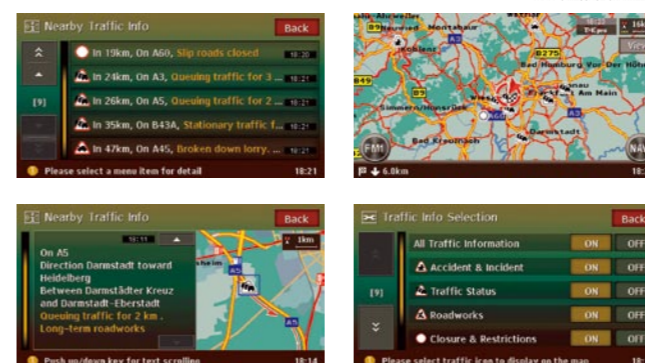

Built-in RDS-TMC tuner