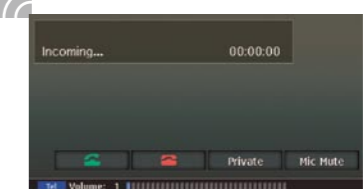

Home Theatre? We prefer "In-Car" theatre. Clarion's overhead monitors combine the comforts of a home system, in your back seat.

"Are we there yet?" That sentence will become extinct once you install a Clarion rear seat overhead entertainment system. Featuring monitor sizes ranging from 8-inch to 15-inch which include a built in DVD player and wireless headphone transmitters - peace of mind is only button press away. Our TFT active matrix LCD monitors reproduce vivid colours and provide crisp, clear viewing of your favourite DVDs. Now the problem will be getting your kids out of the car when you reach your destination.

- Universal slim profile • MPEG 1/2/4, MP3 and WMA playback • Adjustable display modes: Wide/Normal • Infrared remote control with on Screen display • 2 Audio/Video inputs for external devices • 1 Audio/Video output for multiple monitor applications • Built-in dome light

- 2 sets of headphones are supplied with the OHM1588VD and OHM1088VD. 1 headphone set is supplied with the OHM888VD.

With Clarion multimedia loaded in your vehicle, your back seat might become your home away from home.

Driving doesn't have to be a voyage from point A to B, it can be a journey full of vivid imagery and sound in your rear seat. Have your favourite movies and video games waiting for you whenever you are ready.

- Ultra compact housing for easy headrest installation (192.7 (W) x 133.5 (H) x 32.5 (D) mm)
- Dimensions: 177.8 (W) x 118.5 (H) x 27.5 (D) mm

- 2 A/V inputs (line-out from pigtail and minijack input on the front panel) • Dual channel IR audio output transmitter for WH253H • Headrest mounting bracket included • Minijack headphone output

- Ultra compact housing for easy headrest installation (160.8 (W) x 111.8 (H) x 32.5 (D) mm)
- Dimensions: 150 (W) x 101 (H) x 27 (D) mm