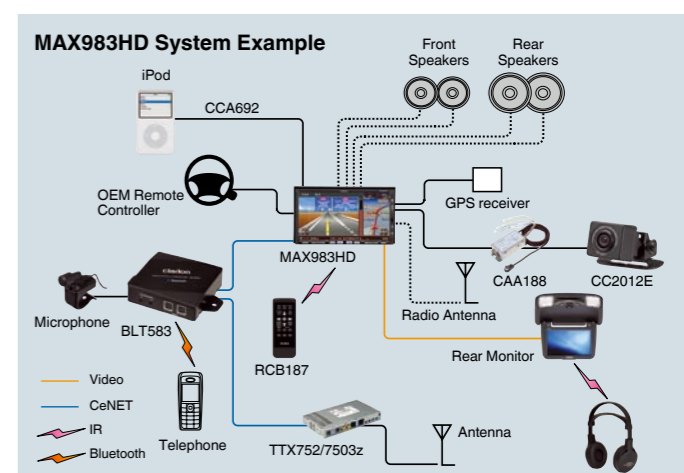

DVD Video-ready

A high resolution monitor is employed, which can reproduce high quality video images from such sources as DVD videos. The system has been upgraded to 2-Zone functionality to offer different entertainment sources in the front and rear seats. For instance, the driver can enjoy music while receiving navigation guidance on the dash-mounted unit, while rear passengers can enjoy DVD videos on separate monitors.

BLUETOOTH INTERFACE

Hands-free phone conversation via Bluetooth® receiver promotes safe driving

The optional Bluetooth interface adapter connects your main unit to Bluetooth-ready mobile phones without wires enabling you to talk hands-free on your phone. When a call is received, music is interrupted and the voice of the caller is heard through the speakers of the car audio system. There is no need to hold the phone, simply talk into the supplied microphone.

BLT583 CeNET BLUETOOTH INTERFACE ADAPTER

Compatible with MAX983HD • Headset and hands-free profile • Controls mobile phone book directly from touch screen: 500 persons, 5 numbers per person* • Displays name / calling number / outgoing calls / missed calls* • Automatic receive function* • Redial function* • Voice recognition control* • On-screen information of battery level, signal strength*
*Depends on telephone