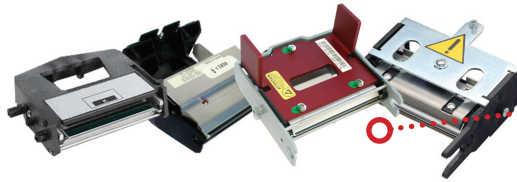

# CLEANING KITS & PRINTHEAD

Maintain optimum printer performance with cleaning supplies. Regular use of the cleaning materials will keep your card printer clean, maintain important parts of the printer and ensure the highest quality print on each card. Failure to clean regularly can result in damaged printhead's which can prove costly. Kits and assemblies are also available for other models and other makes of printers. Please let us know your needs.

## MAGiCARD

MAGiCARD	Mfr. Code	Our Code
1 Cleaning Kit for Rio/Tango (10 cards, 1 Pen, 5 tacky rollers)	M9005-761	317-3604
2 Cleaning Kit for Enduro (10 cards, 1 Pen)	3633-0053	316-8212
3 Cleaning Rollers for Enduro (5 rollers, 1 Bar)	3633-0054	316-8213
4 Cleaning Kit for Pronto (5 cards, 1 Pen)	CK1	316-8209
5 Printhead Assembly - for Pronto	FG/3649-0160	316-7202
6 Printhead Assembly - for Enduro	FG/3633-0160	316-3111
7 Printhead Assembly - for Rio 1, Tango 1	FG/M9005-794E	316-3010
8 Printhead Assembly - Rio 2, Tango 2	FG/M9006-630E	316-3050
9 Printhead Assembly - Rio Pro	FG/3652-0160	316-3020