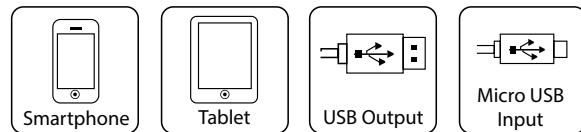

Specification:

- Dual output ports
- Battery protection circuit
- High energy efficiency
- Ultra-slim aluminum cover
- Compatible to mainstream smart phones

NEW