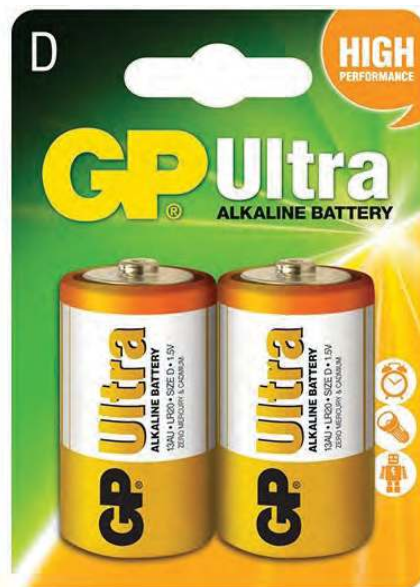

GP Batteries

GP Ultra Alkaline D

Specification:
GP Ultra Alkaline is especially designed for the most popular portable electronic devices. These high performance batteries have a superb operating time in all kinds of battery powered devices.
1.5V
2PCS/CARD
Superb operating time
Available in all popular battery sizes
Shelf life up to 7 years