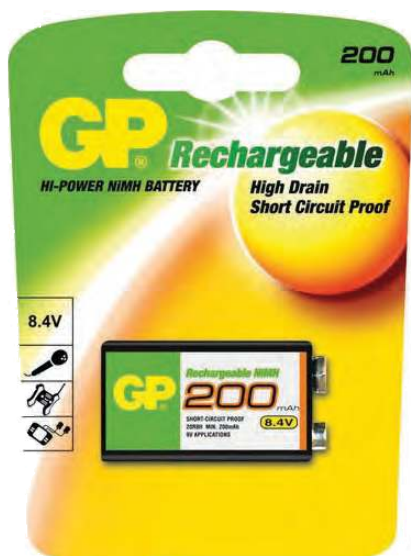

GP Batteries 200R8H

Discovery Outdoor Range

- Long lasting CREE LED (runs up to 100,000 hours)
- Durable aluminum casing
- Non-slip rubber grip
- Rainproof
- Contain carrying strap and metal clip

Go Green!

Batteries

GP Batteries LOE102

Discovery Outdoor Range

- Long lasting CREE LED (runs up to 100,000 hours)
- Durable aluminum casing
- Non-slip rubber grip
- Rainproof
- Contain carrying strap and metal clip

Go Green!

Batteries