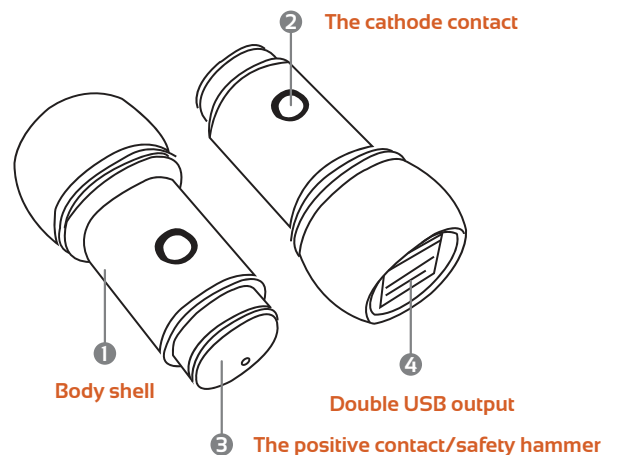

Car Charger for Android & apple

Car Charger is with: Metal; ABS plastic injection, leather with texture; Scalable wire

Remax *Car Charger RCC205*

Car Charger RCC205 Specifications

- Brand: REMAX
- Name: Car Charger
- Model: RCC205 Mix
- Interface: Double USB
- Output: 2.4A (max)