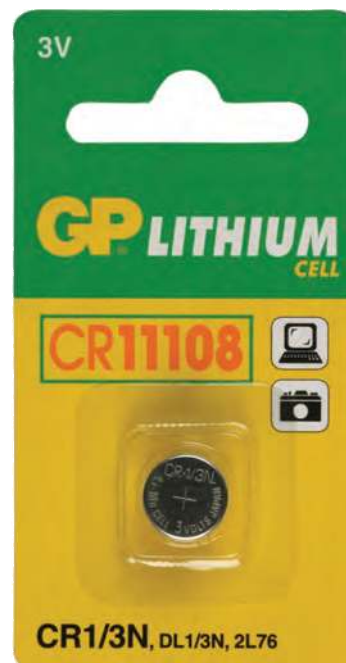

GP Batteries LOE102

Discovery Outdoor Range

- Long lasting CREE LED (runs up to 100,000 hours)
- Durable aluminum casing
- Non-slip rubber grip
- Rainproof
- Contain carrying strap and metal clip

APPLICATIONS BEST FOR: