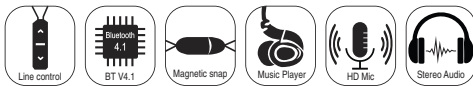

Remax RC-035i-RC-035m Laser Data Cable

RC-035i-RC-035m Laser Data Cable Specifications

- Brand: REMAX
- Name: Laser Data Cable
- Model: RC-035i / RC-035m
- Interface: Lightning USB / Micro USB
- Cable Length: 1000mm
- Electricity: 2.1A (max)
- Wire Material: Eco-friendly TPE
- Color: Gold / Rose Gold / Silver / White

Produkti	Description
RC-040i / RC-040m Shell Date Cable	· Brand: REMAX · Name: Shell Date Cable · Model: RC-040i (Apple) / RC-040m (Micro) · Interface: Lightning USB · Wire Material: Eco-friendly TPE · Colors: Black / White / Pink
RC-044i / RC-044m Platinum Data Cable (Lightning)	· Brand: REMAX · Name: Platinum Data Cable · Model: RC-044i / RC-044m · Interface: Lightning USB · Electricity: 2.1A(max) · Wire Material: Eco-friendly TPE · Cable Length: 1000mm · Color: Black / White / Yellow
RC-028i / RC-028m Martin Data Cable	· Brand: REMAX · Name: Martin Data Cable · Model: RC-028i / RC-028m · Interface: Lightning USB · Cable Length: 1000mm · Color: Black / White / Pink / Blue
Micro / Apple Gold Date Cable	· Brand: REMAX · Name: Gold Date Cable · Model: Apple / Micro · Output: 2.1A · Compatible: For iPhone · Fuction: Charging/Data Transmission · Wire Core: Oxygen Free Pure Copper · Wire Material: Metallic Brushed Flat Wire · Color: Gold
RC-052i Cheynn Cable	· Brand: REMAX · Name: Cheynn Cable · Model: RC-052i · Output: 2.1A · Compatible: For iPhone · Function: Charging/Data Transmission · Color: Black / Silver / Gold
RC-27t Bamboo Data Cable	· Brand: REMAX · Name: Bamboo Data Cable - Micro + Apple 2 in 1 · Model: RC-27t · Function: Compatible with all lightning port IOS devices · Function: Compatible with all micro USB port devices · Fast charging supported · iPhone Android · Color: Black / White / Blue / Red
RC-050m / RC-050i Lesu Data Cable	· Brand: REMAX · Name: Lesu Cara Cable · Model: RC-050m / RC-050i Apple / Micro · Output: 1.3A · Length: 1m 3.3ft · Material: PVC material, strong and durable, not winding · Color: Pink/ lack/White/Blue · Features: 1.3A safe charging, suitable for the devices which need 1A charging current/ High compatibility
RC-041m / RC-041i Radiance Data Cable	· Brand: REMAX · Name: Radiance Data Cable · Model: RC-041m/RC-041i · Cable Length: 1000mm · Curenacy: 2.1A · Material: Environmental-friendly TPE · Cable core: 2822AWG pure copper · Color: Black/White/Gold
RC-31m / RC-31i Souffle Cable	· Brand: REMAX · Name: Souffle Cable · Model: RC-31i / RC-31m · Available Types: iPhone Lightning · Fast Charging Rate up to 2.0A · Fast Transfer Rate up to 480Mbps · Color: Black/White/Blue/Pink
RC-030m / RC-030a Alien Data Cable	· Brand: REMAX · Name: Alien Data Cable · Model: RC-030m / RC-030a · Size (LxWxH): 100 x 0.5 x 1cm · Cable Length: 1000mm · Color: Black/White/Blue/Red
Micro + Apple 2 in 1 Aurora Cable	· Brand: REMAX · Name: Aurora Cable · Model: Micro + Apple 2 in 1 · Fast charging · Material: TPE Material - Fashion stripe design · Fast transmission speed / Charging Light Indicator · Compatible Apple Lightning & Micro USB Smart Phone - 100cm · Color: Black/White/Blue/Pink
light cable RCO06m/RCO06i Micro/Apple	· Brand: REMAX · Name: Micro/Macro · Model: light cable RCO06m/Rc006i · Cable Length: 1000mm · Imported PVC material · PVC material · Color: Black/White/Blue/Pink
Micro 2m/Apple 2m Full Speed Cable	· Brand: REMAX · Name: Full Speed Cable · Length: 1.5m · Available for Micro USB & iPhone · Fast Charging Up To 2.1A · Fast Transfer Rate up to 480Mbps · Color: Black/White/Blue/Pink
Micro / Apple King Kong Cable	· Brand: REMAX · Name: King Kong Cable · Model: King Kong Cable Micro/Apple · Length: 100cm · Color: Black/White/Blue/Red