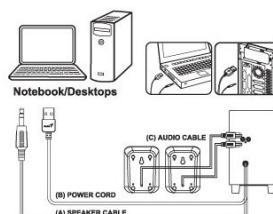

Specification:

Total RMS output: 1.5 watts
Total peak power: 3 watts
Power supplied by USB port from desktop/notebook
Selected 50x50 mm speakers for clear sound
Glossy front panel
Volume control

1.5W   PC/MAC Compatible   Volume   3.5MM Audio Plug   USB Powered