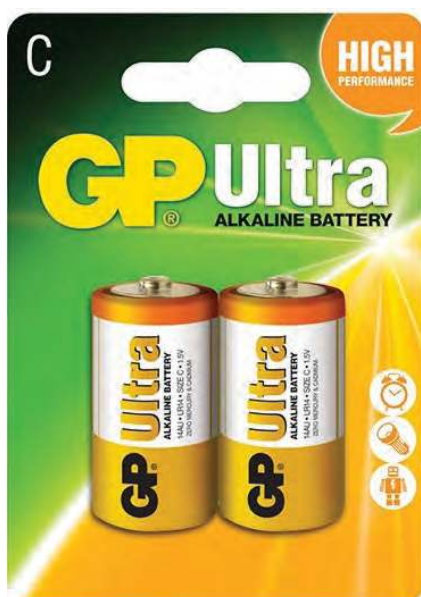

GP Ultra Alkaline (GP Batteries)

Specification:
GP Ultra Alkaline is especially designed for the most popular portable electronic devices. These high performance batteries have a superb operating time in all kinds of battery powered devices.
1.5V
2PCS/CARD
Superb operating time
Available in all popular battery sizes
Shelf life up to 7 years