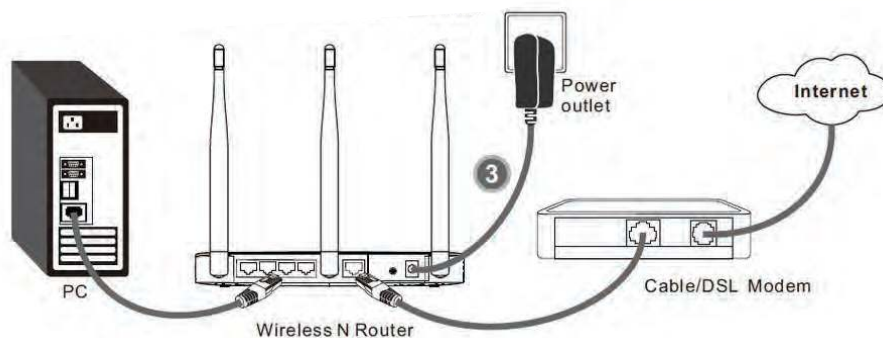

LB LINK BL-WA320RE **LB-LINK®**

300Mbps Advanced Wireless N Range Extender

300Mbps wireless speed ideal for smooth HD video, music streaming and online gaming
Three MIMO antennas greatly extend your existing wireless coverage to eliminate dead zones
Working seamlessly with all 802.11b/g/n devices
Bundled easy setup assistant helps set up the connection step by step in minutes