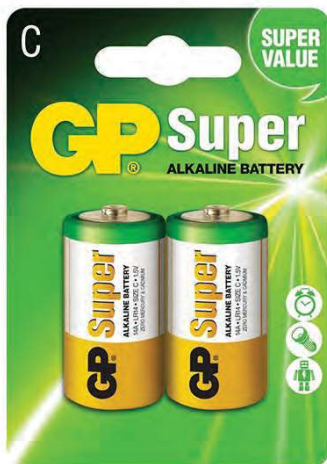

GP Super Alkaline C GP Batteries

Specification:

GP Super Alkaline is best for the increasing power demand of everyday devices. It offers great value for money through long-lasting lifetime. The extensive range makes these products suitable for a very wide range of devices for people of all ages.

1.5V

2/PCS/CARD

Long-lasting power

Extensive range of battery sizes

Shelf life up to 7 years