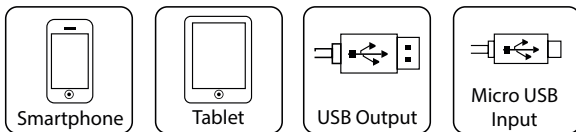

Specification:

- Dual output ports
- Battery protection circuit
- High energy efficiency
- Ultra-slim aluminum cover
- Compatible to mainstream smart phones

NEW