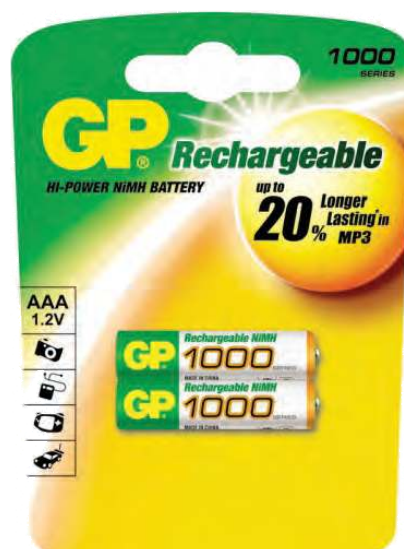

Go Green!

Batteries