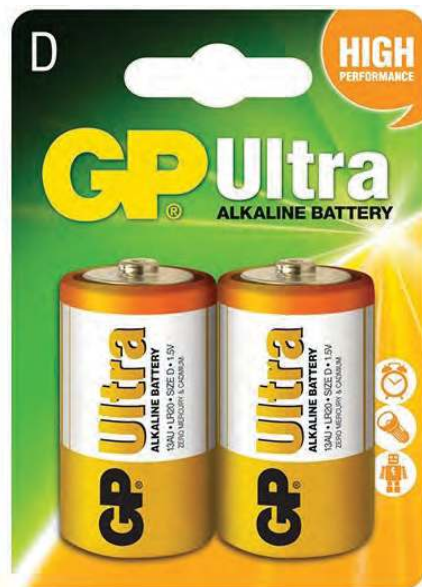

GP Batteries

GP Ultra Alkaline D

Specification:
 GP Ultra Alkaline is especially designed for the most popular portable electronic devices. These high performance batteries have a superb operating time in all kinds of battery powered devices.
 1.5V
 2PCS/CARD
 Superb operating time
 Available in all popular battery sizes
 Shelf life up to 7 years