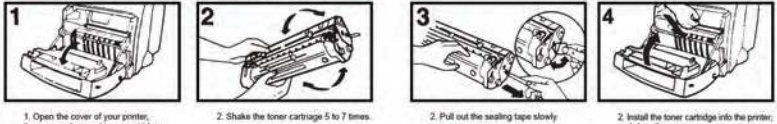

Toner Cartridge Installation