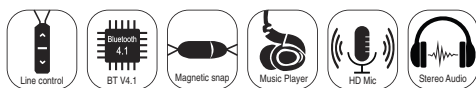

Remax Star Series EyeProtection Lamp

Star Series EyeProtection Lamp Specifications

- Brand: REMAX
- Name: Star Series EyeProtection Lamp
- Model: RT-E330
- Materials: ABS
- LED Power: 6W
- Input Power: 7.5W
- Input Current: 0.4A
- Rated Voltage: 100-240V-50/60Hz
- Size: 130*609mm
- Color: White
- Package: LED lamp & Power adapter & User manual