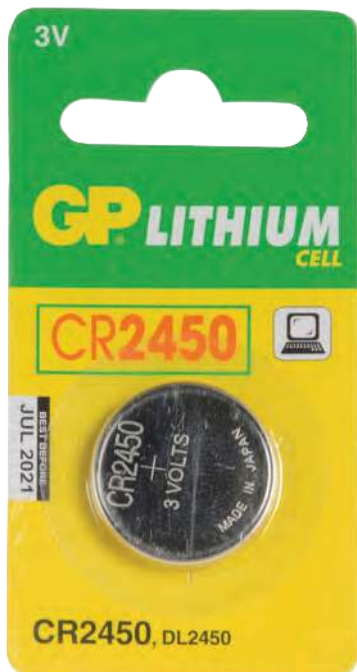

GP Batteries CR2450

GP Batteries

GP battery Lithium

GP Lithium Coin Batteries Possess 10 Year Shelf Life, High Energy Density, Flat Discharge Voltage, Wide Operating Temperature And Excellent Storability With Low Discharge Rate. Ideal For Calculators, Time Pieces, Remote Controls etc.