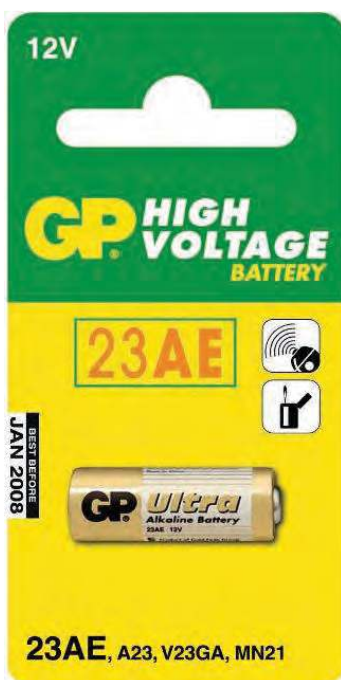

GP Batteries 23AE

GP Batteries

GP23A-1 12 V ALKALINE

GP Batteries for remote control are high voltage batteries that are uniquely built to offer excellent performance and longer operational life over a wide range of operating temperatures.