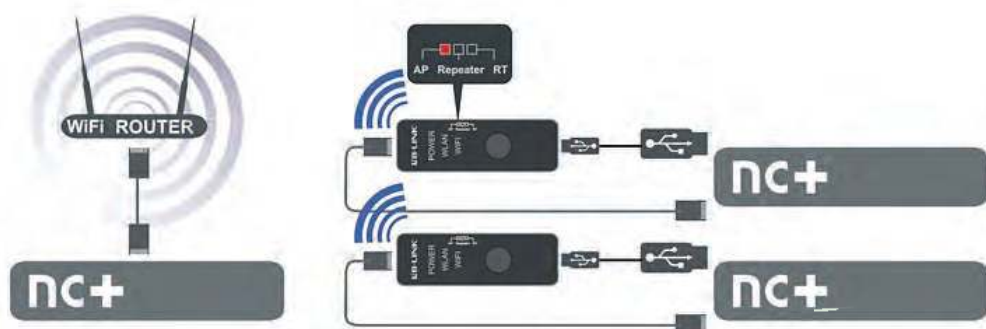

LB LINK BL-MPO2 **LB-LINK®**

150Mbps Wireless N Pocket Travel Router

With global extra small size, it works as a Mini WIFI signal amplifier, functions of AP, wireless LAN card, client all in one;

It is the perfect match for Apple IPHONE and IPAD, as well as a good helper for mobile working;

It is portable wireless product customized for business persons.