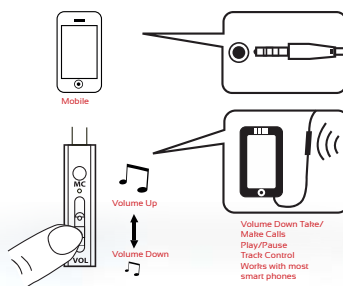

NEW

Genius HS-M470

High Performance Headset For your mobile phone with volume control

Specification:

- In-line controller: Microphone/Call Switch/Volume Control
- Adjustable headband fits any head comfortably
- Foldable for convenient storage and portability
- Tangle free flat cable
- Supports all mobile phones except Nokia

HS-M470

Stereo Headset headphone

Ideal for **Smartphone, Tablets, Notebooks.**
 Spectacular sound, comfort and design

Genius HS-120BT

Bluetooth Hands-free Headset

Specification:

- Bluetooth 3.0
- Profile Supported: headset and hands-free
- Compatible with iPad, iPhone, Smart Phone, Tablet PC.
- Built-in rechargeable Lithium Ion battery
- Built-in microphone
- Volume+/- and Call answer button