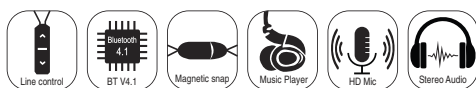

Remax *RB-502 Crazy Robot Earphone*

RB-502 Crazy Robot Earphone Specifications

- Brand: REMAX
- Name: RB-502 Crazy Robot Earphone
- Model: RB-502
- Function: Music Player
- Features: HD Microphone / Compatibility
- Cable Length : 1.2m
- SPK Size: 9mm
- Color: White / Blue / Red / Black / Yellow / Pink