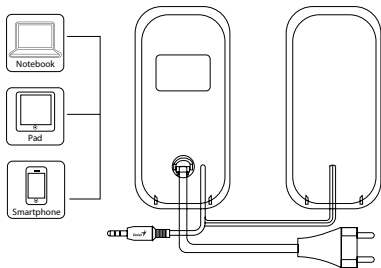

Specification:

Total one watt output using an AC power supply
50 x 90 mm drivers for loud and clear sound
Power on/off with volume control
Use with any desktop/notebook, CD/MP3 player or cell phone with standard 3.5 mm audio jack