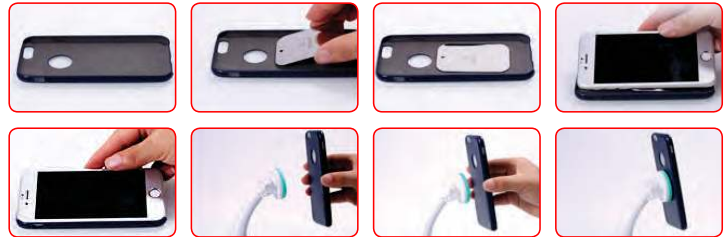

Remax *RM-C19 Car Holder*

RM-C19 Car Holder Specifications

- Brand: REMAX
- Name: RM-C19 Car Holder
- Model: RM-C19
- Materials: ABS + PC + Aluminum Alloy
- Features: 360° rotation can be adjustable / Super adhesion / Anti-knock & Anti-slipping
- Suitable Phones: Most Smart Phones
- Color: Rose Gold / Black + Gold