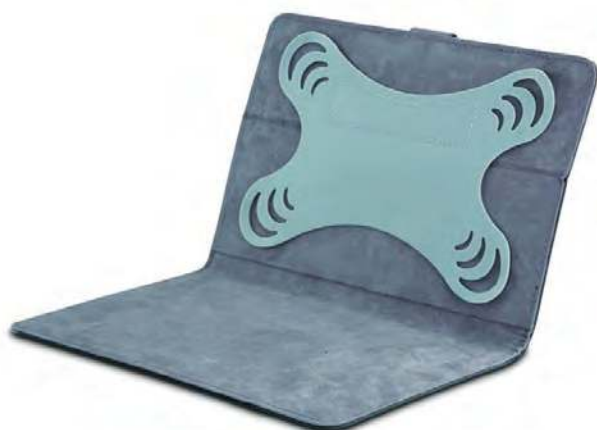

Genius EasyPen M610XA

EasyPen

Specification:

- 6" x 10" working area for drawing and handwriting
- 4000 LPI high accuracy and sensitivity
- 1024-level pressure sensitivity for all shapes and thickness control
- Four express keys: Undo, Eraser, Zoom in & Zoom out
- Programmable software shortcuts for easy and efficient control
- Pen clip design for easy storage

Genius GS-852 gray

Tablet Case 7-8" tablet and e-books, PU material, 150 g

Specification:

ractical boards from the world famous company Genius, which have easy adjustability for different sizes 7" - 8" tablets and e-books. Ensure reliable fixation rubber grips for different vlei-kosti device, so you do not have to worry that you would perhaps your device after intense shock of the plates fell. Of course there is then seamless access to all connectors and controls

Genius LuxePad A120

Work with your Android Tablet PC anywhere

Specification:

- Wired keyboard for Android Tablet PCs
- Ultra thin type scissor key structure
- Micro USB connector; plug and play feature
- 10 specific keys for instant activation
- Multi-functional protective leather cover
- Slider adjusts for 7-8" Android Tablet PCs
- Durable stand makes your tablet and keyboard a small work station