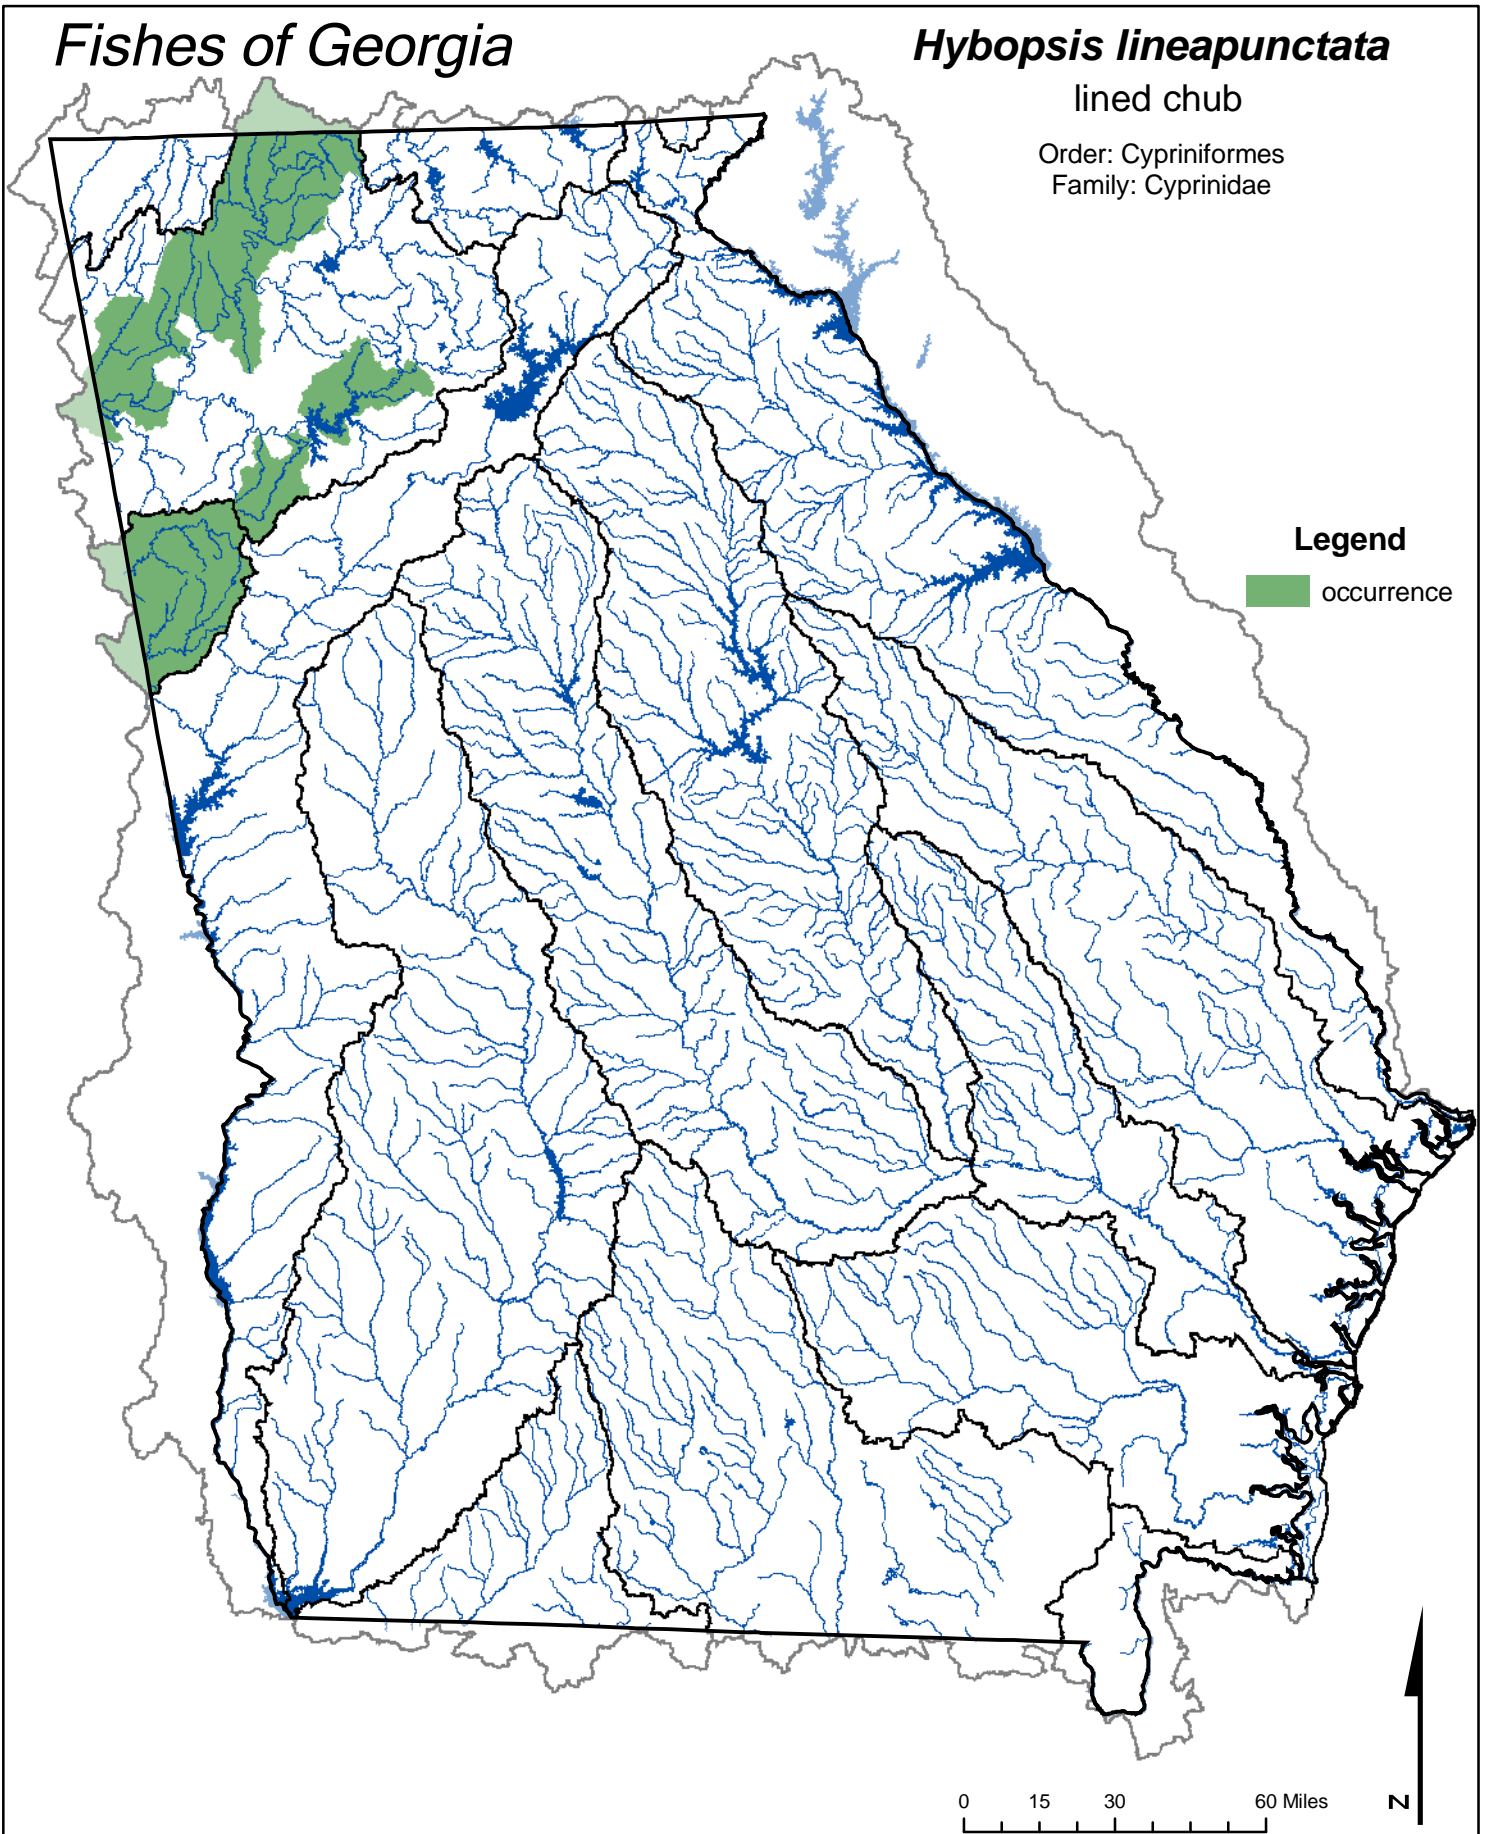

Fishes of Georgia

Hybopsis lineapunctata

lined chub

Order: Cypriniformes

Family: Cyprinidae

Information presented on this map may be used for personal, research, or educational purposes. Use of appropriate data/image credit is requested. While we have attempted to provide accurate and complete information, various data such as names of fishes, taxonomic information, and distributions may change. The information provided is derived from sources believed to be reliable and accurate at the time of release on the Internet. Although checked for quality, we provide no warranty, expressed or implied, as to the accuracy, reliability or completeness of data for any purpose.