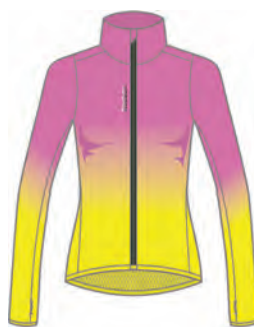

ELECTRICITY/ELECTRO PINK F14-R

Z93298 01-JUL-14
PVP 48 EUR W

Z93298

RE W WVN JKT

ARWRF14035

XS-XL

Warm up, then stay warm in our lightweight woven running jacket.

Glow in the dark zipper for added style.

Back vent lined with mesh for added ventilation.

Side pockets to secure belongings.

Shoulder seam media port for your tunes.

360 degree safety reflectivity.

PlayDry technology helps move moisture away.