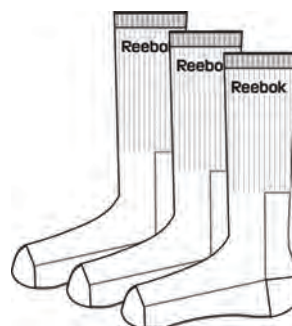

WHITE

W13993 01-JUL-14
PVP 8 EUR U

W13993

3 FOR 2 INSIDE

AEBN0002

C3,C4

Fill the sock drawer with quality kids inside socks with soft, cushioned feel.

Advanced cotton-nylon-elastane construction provides the right amount of stretch and comfort.

Branding below cuff on the back of the sock assures Reebok quality.