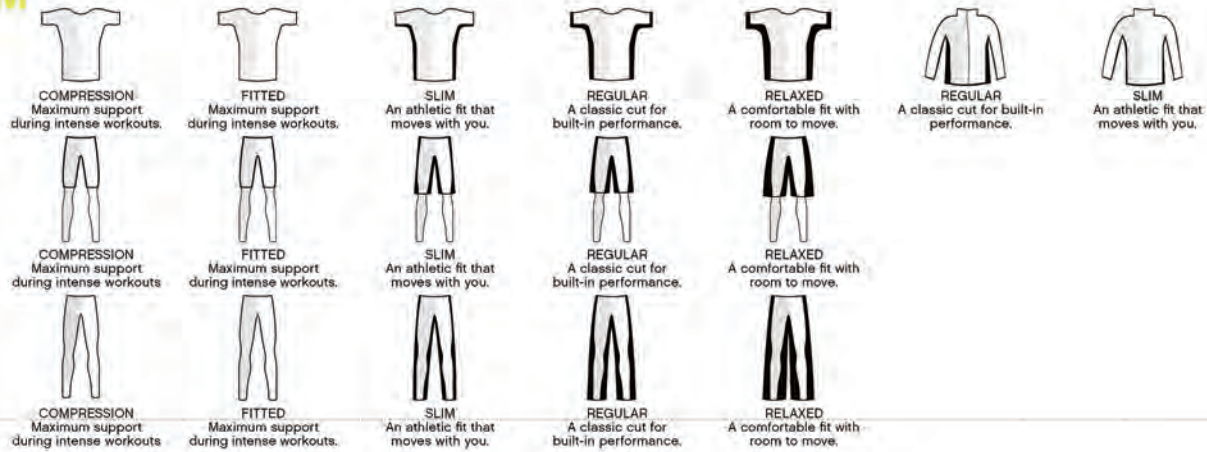

MEN'S FIT ICONS

M