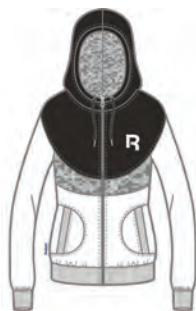

Z79751 01-JUL-14  
PVP 25 EUR W

Z79751

FLEECE FZ HOODY

ABWCF14169

XS-XL

WHITE

Z94767 01-JUL-14  
PVP 40 EUR W

Z94767