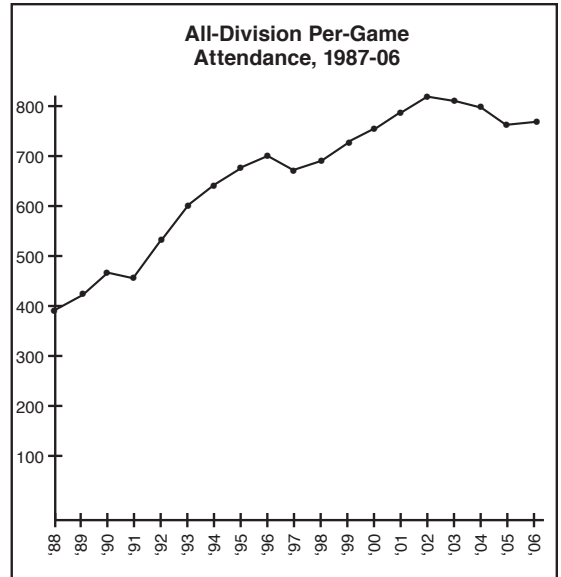

Season	Division I				All NCAA Divisions			
	Teams	Attendance	P/G Avg.	Change in Avg.	Teams	Attendance	P/G Avg.	Change in Avg.
1982	272	1,147,954	432	—	764	1,926,989	281	—
1983	272	1,480,486	513	Up 81	764	2,429,461	331	Up 50
1984	267	1,377,529	555	Up 42	749	2,251,014	355	Up 24
1985	276	1,496,007	548	Dn 7	746	2,309,469	354	Dn 1
1986	275	1,501,181	532	Dn 16	760	2,348,729	348	Dn 6
1987	283	1,666,808	572	Up 40	756	2,439,877	366	Up 18
1988	280	1,856,954	630	Up 58	754	2,649,079	397	Up 31
1989	281	2,104,907	696	Up 66	765	2,866,898	426	Up 29
1990	279	2,328,248	776	Up 80	782	3,183,871	463	Up 37
1991	284	2,402,063	734	Dn 42	806	3,407,247	459	Dn 4
1992	288	2,882,940	931	Up 197	815	3,827,711	536	Up 77
1993	294	3,173,031	1,145	Up 214	894	4,193,243	600	Up 64
1994	293	3,602,511	1,152	Up 7	859	4,557,066	642	Up 42
1995	293	3,969,620	1,241	Up 89	864	4,961,946	679	Up 37
1996	296	4,162,970	1,285	Up 44	874	5,233,954	703	Up 24
1997	298	4,862,796	1,295	Up 10	879	6,734,141	675	Dn 28
1998	300	5,382,042	1,384	Up 89	911	7,387,335	692	Up 17
1999	304	5,840,934	1,475	Up 91	940	8,010,227	715	Up 23
2000	315	6,356,729	1,491	Up 16	956	8,697,712	744	Up 29
2001	315	6,519,667	1,524	Up 33	958	8,824,776	765	Up 21
2002	322	6,937,813	1,590	Up 66	975	9,532,781	779	Up 14
2003	322	*7,351,634	*1,619	Up 29	1,009	*10,163,629	774	Dn 5
2004	324	7,173,377	1,617	Dn 2	1,008	10,016,106	768	Dn 6
2005	324	7,067,831	1,578	Dn 39	1,036	9,940,466	740	Dn 28
2006	332	7,093,642	1,575	Dn 3	1,018	9,902,850	752	Up 12

* Record.

DIVISION I ONLY

(includes home, tournament & neutral sites)

Season	Teams	G or Sess.	Attendance	P/G	Change in Avg.	Change in Net Total	
						Up	Down
1982	272	2,657	1,147,954	432	—	—	—
1983	272	2,884	1,480,486	513	Up 81	Up	332,532
1984	267	2,484	1,377,529	555	Up 42	Dn	102,957
1985	276	2,731	1,496,007	548	Dn 7	Up	118,478
1986	275	2,820	1,501,181	532	Dn 16	Up	5,174
1987	283	2,916	1,666,808	572	Up 40	Up	165,227
1988	280	2,949	1,856,954	630	Up 58	Up	190,146
1989	281	3,023	2,104,907	696	Up 66	Up	247,953
1990	279	3,002	2,328,248	776	Up 80	Up	223,341
1991	284	3,272	2,402,063	734	Dn 42	Up	73,815
1992	288	3,095	2,882,940	931	Up 197	Up	480,877
1993	294	2,772	3,173,031	1,145	Up 214	Up	290,091
1994	293	3,128	3,602,511	1,152	Up 7	Up	429,480
1995	293	3,198	3,969,620	1,241	Up 89	Up	367,109
1996	296	3,239	4,162,970	1,285	Up 44	Up	193,350
1997	298	3,755	4,862,796	1,295	Up 10	Up	699,826
1998	300	3,890	5,382,042	1,384	Up 89	Up	519,246
1999	304	3,961	5,840,934	1,475	Up 91	Up	458,892
2000	315	4,262	6,356,729	1,491	Up 16	Up	515,795
2001	315	4,279	6,519,667	1,524	Up 33	Up	162,938
2002	322	4,364	6,937,813	1,590	Up 66	Up	418,146
2003	322	4,542	*7,351,634	*1,619	Up 29	Up	413,821
2004	324	4,435	7,173,377	1,617	Dn 2	Dn	178,257
2005	324	4,479	7,067,831	1,578	Dn 39	Dn	105,546
2006	332	4,503	7,093,642	1,575	Dn 3	Up	25,811

* Record.

DIVISION I HOME ATTENDANCE

Season	Teams	G/S	Attendance	P/G	Change in Avg.	Change in Net Total	
						Up	Down
1982	272	2,565	1,050,698	410	—	—	—
1983	272	2,779	1,368,202	492	Up 82	Up	317,504
1984	267	2,371	1,233,403	520	Up 28	Dn	134,799
1985	276	2,603	1,327,056	510	Dn 10	Up	93,653
1986	275	2,677	1,333,578	498	Dn 12	Up	6,522
1987	283	2,766	1,464,678	530	Up 32	Up	131,100
1988	280	2,817	1,623,806	576	Up 46	Up	159,128
1989	281	2,870	1,812,802	632	Up 56	Up	188,996
1990	279	2,834	2,003,915	705	Up 73	Up	191,113
1991	284	3,116	2,119,402	680	Dn 25	Up	115,487
1992	288	2,932	2,552,409	871	Up 191	Up	433,007
1993	294	2,627	2,831,319	1,078	Up 207	Up	278,910
1994	293	2,958	3,203,006	1,083	Up 5	Up	371,687
1995	293	3,058	3,619,575	1,184	Up 101	Up	416,569
1996	296	3,076	3,760,940	1,223	Up 39	Up	141,365

Season	Teams	G/S	Attendance	P/G	Change in Avg.	Change in Net Total	
						Up	Down
1997	298	3,603	4,522,051	1,255	Up 32	Up	761,111
1998	300	3,716	4,956,057	1,334	Up 79	Up	434,006
1999	304	3,794	5,415,616	1,427	Up 93	Up	459,559
2000	315	4,111	5,944,981	1,446	Up 19	Up	529,365
2001	315	4,116	6,069,834	1,475	Up 29	Up	124,853
2002	322	4,220	6,502,159	1,541	Up 66	Up	432,325
2003	322	4,387	*6,895,533	*1,572	Up 31	Up	393,374
2004	324	4,273	6,718,289	*1,572	No Change	Dn	177,244
2005	324	4,303	6,635,682	1,542	Dn 30	Dn	82,607
2006	332	4,416	6,817,063	1,544	Up 2	Up	181,381

* Record.

OTHER DIVISION I NEUTRAL SITES