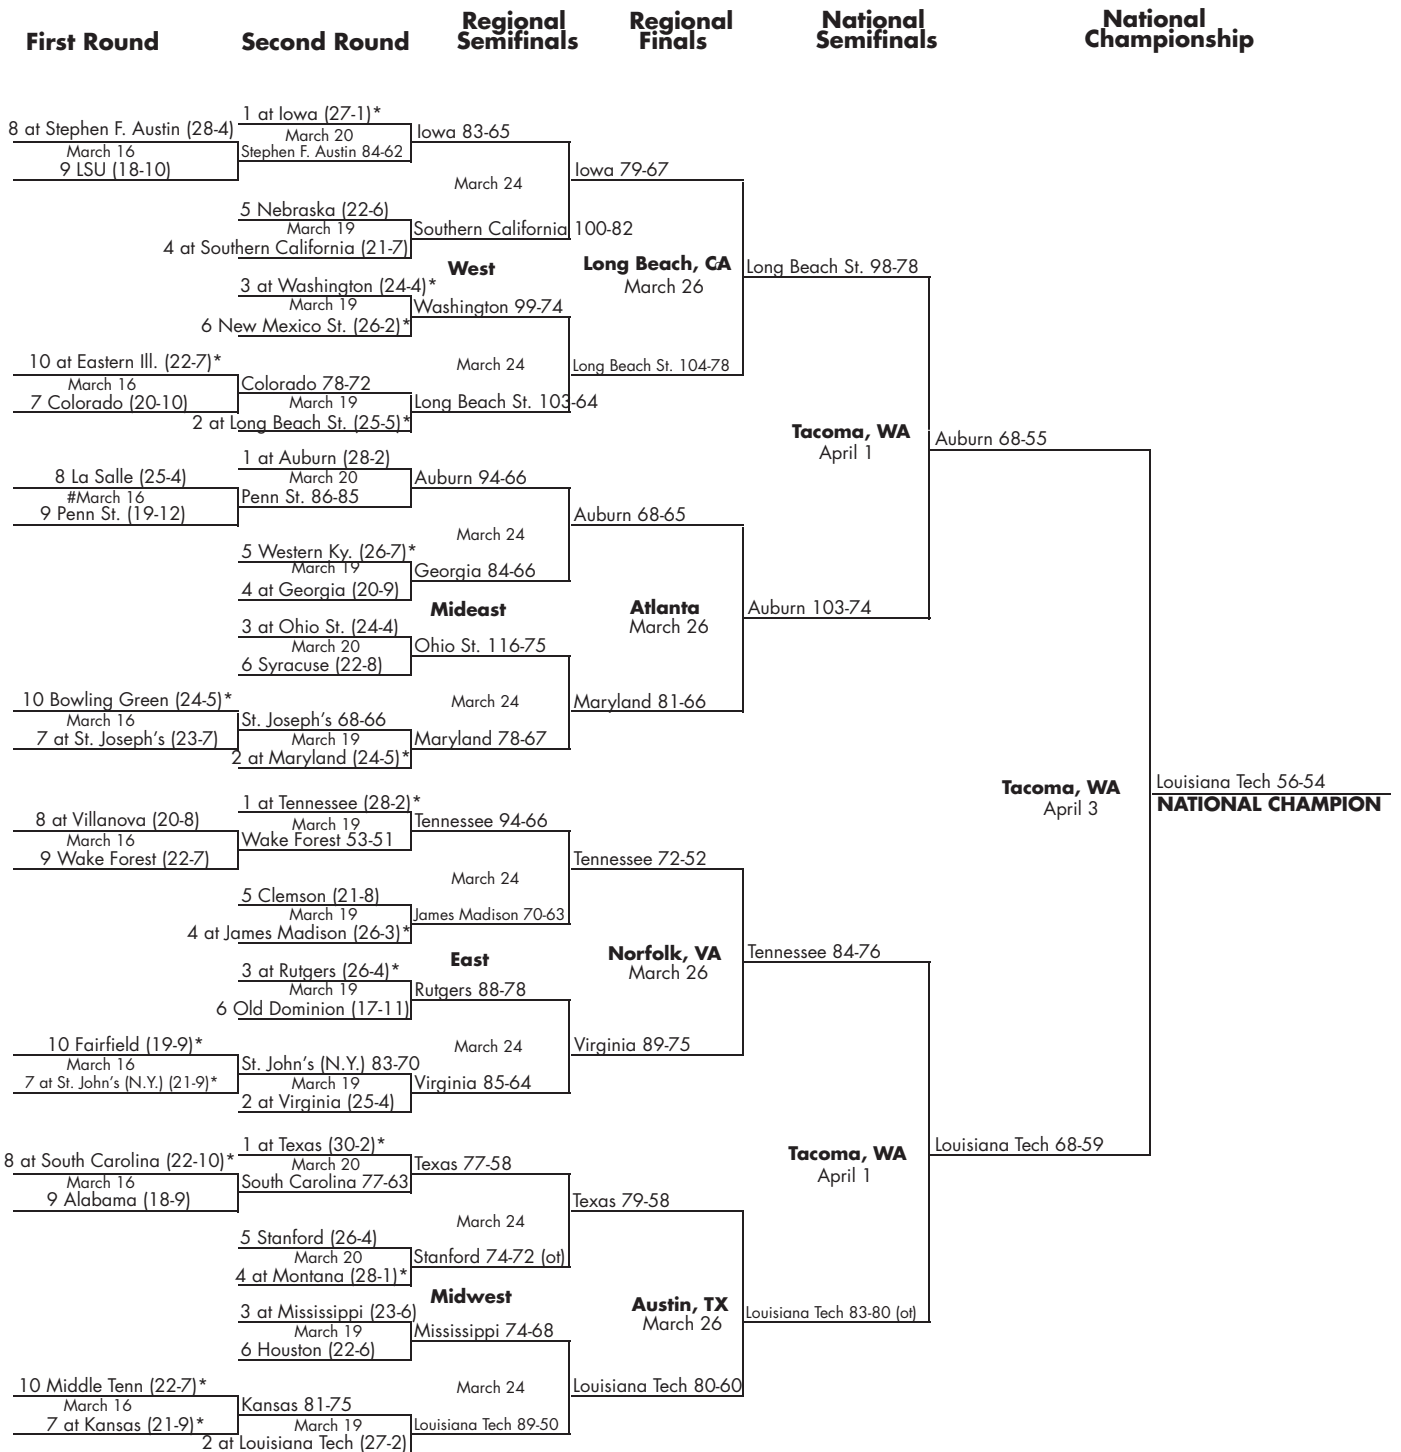

1988 Championship Bracket

*Automatic selection
#at Auburn, Ala.