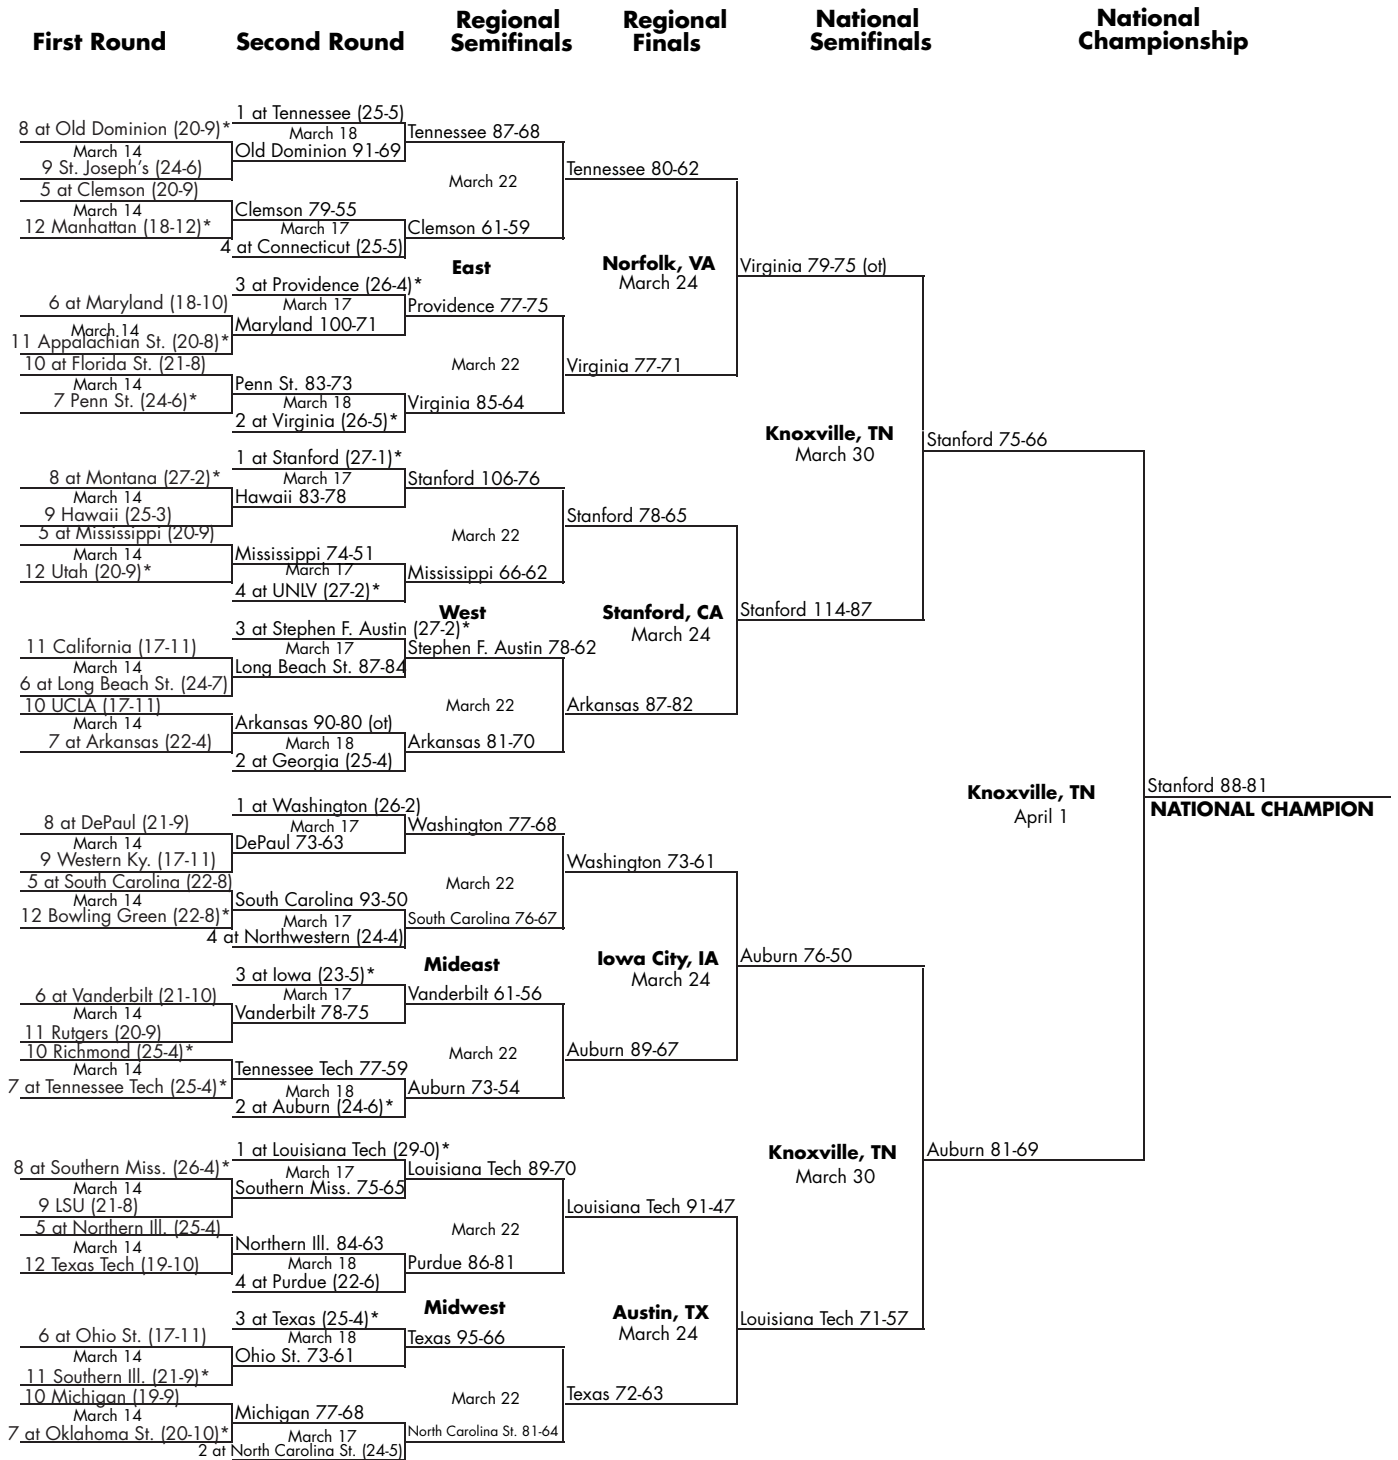

1990 Championship Bracket

*Automatic selection