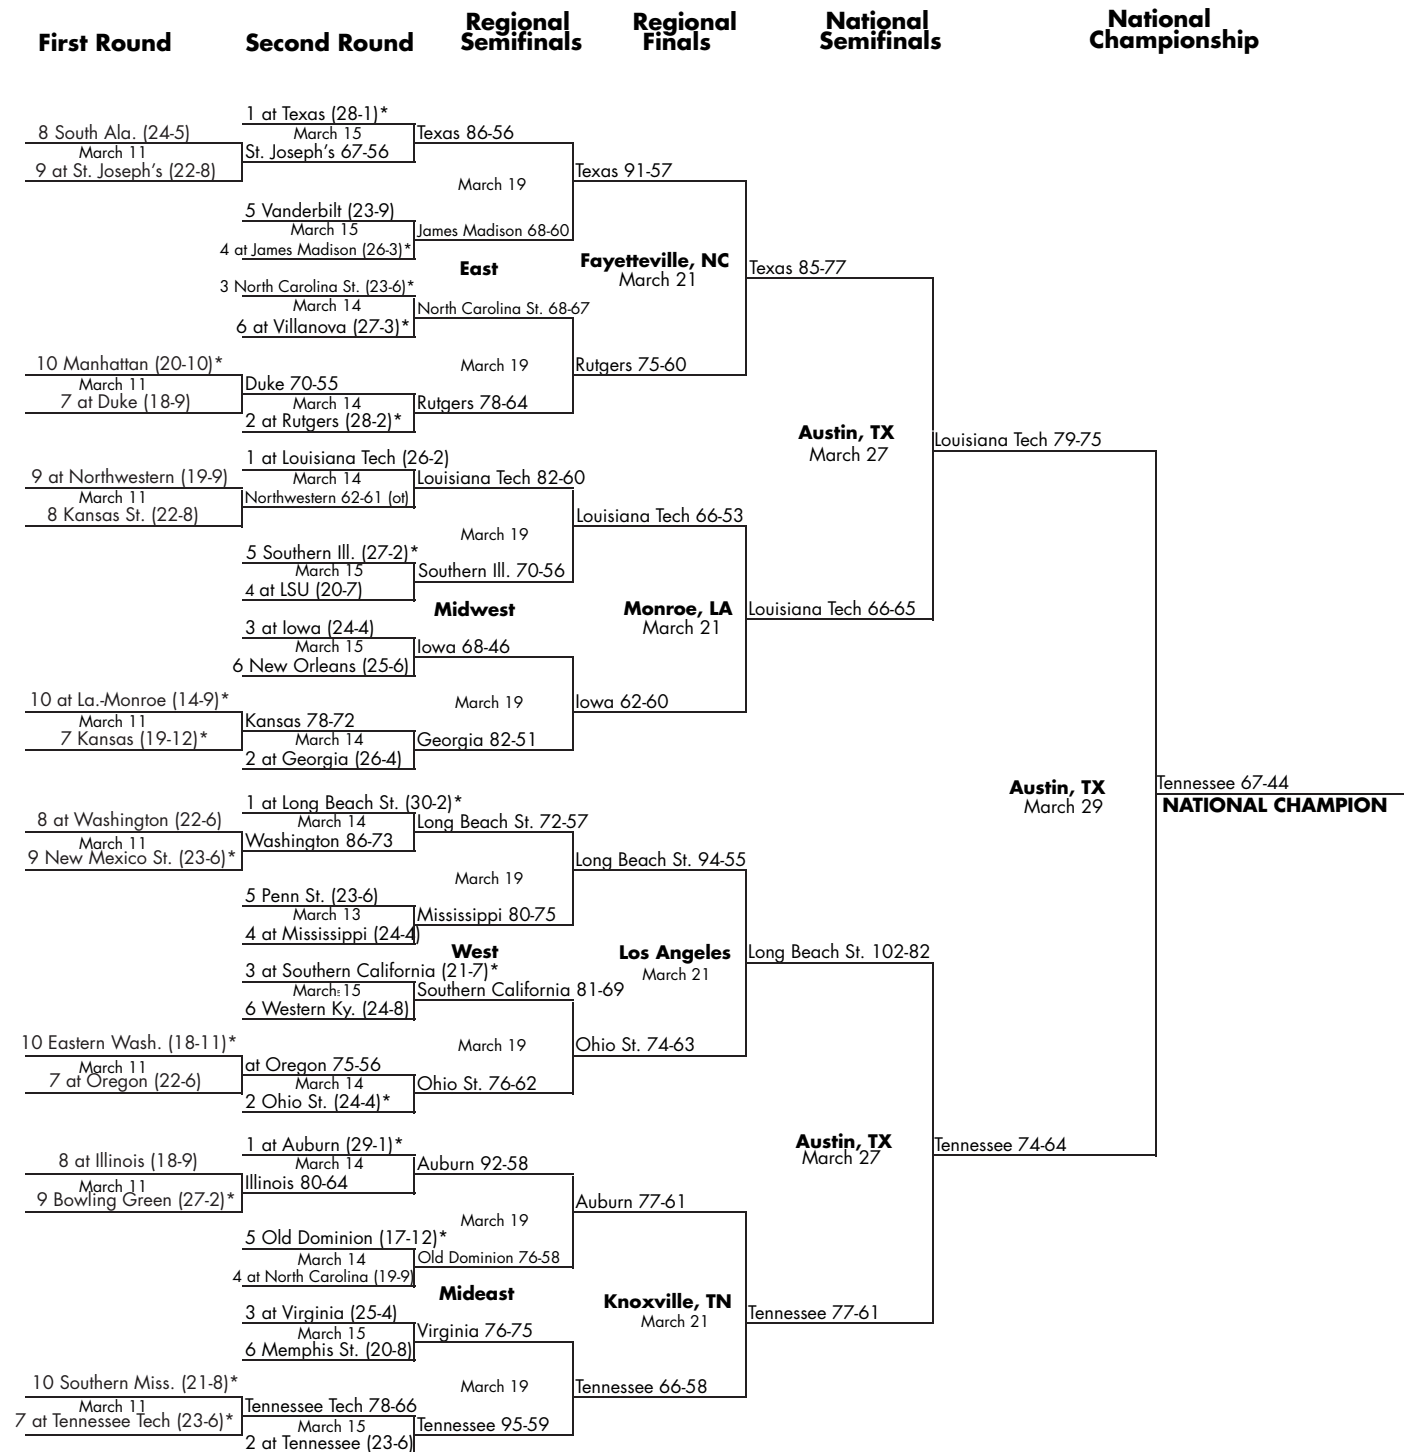

1987 Championship Bracket

THE TOURNAMENT FIELD

*Automatic selection