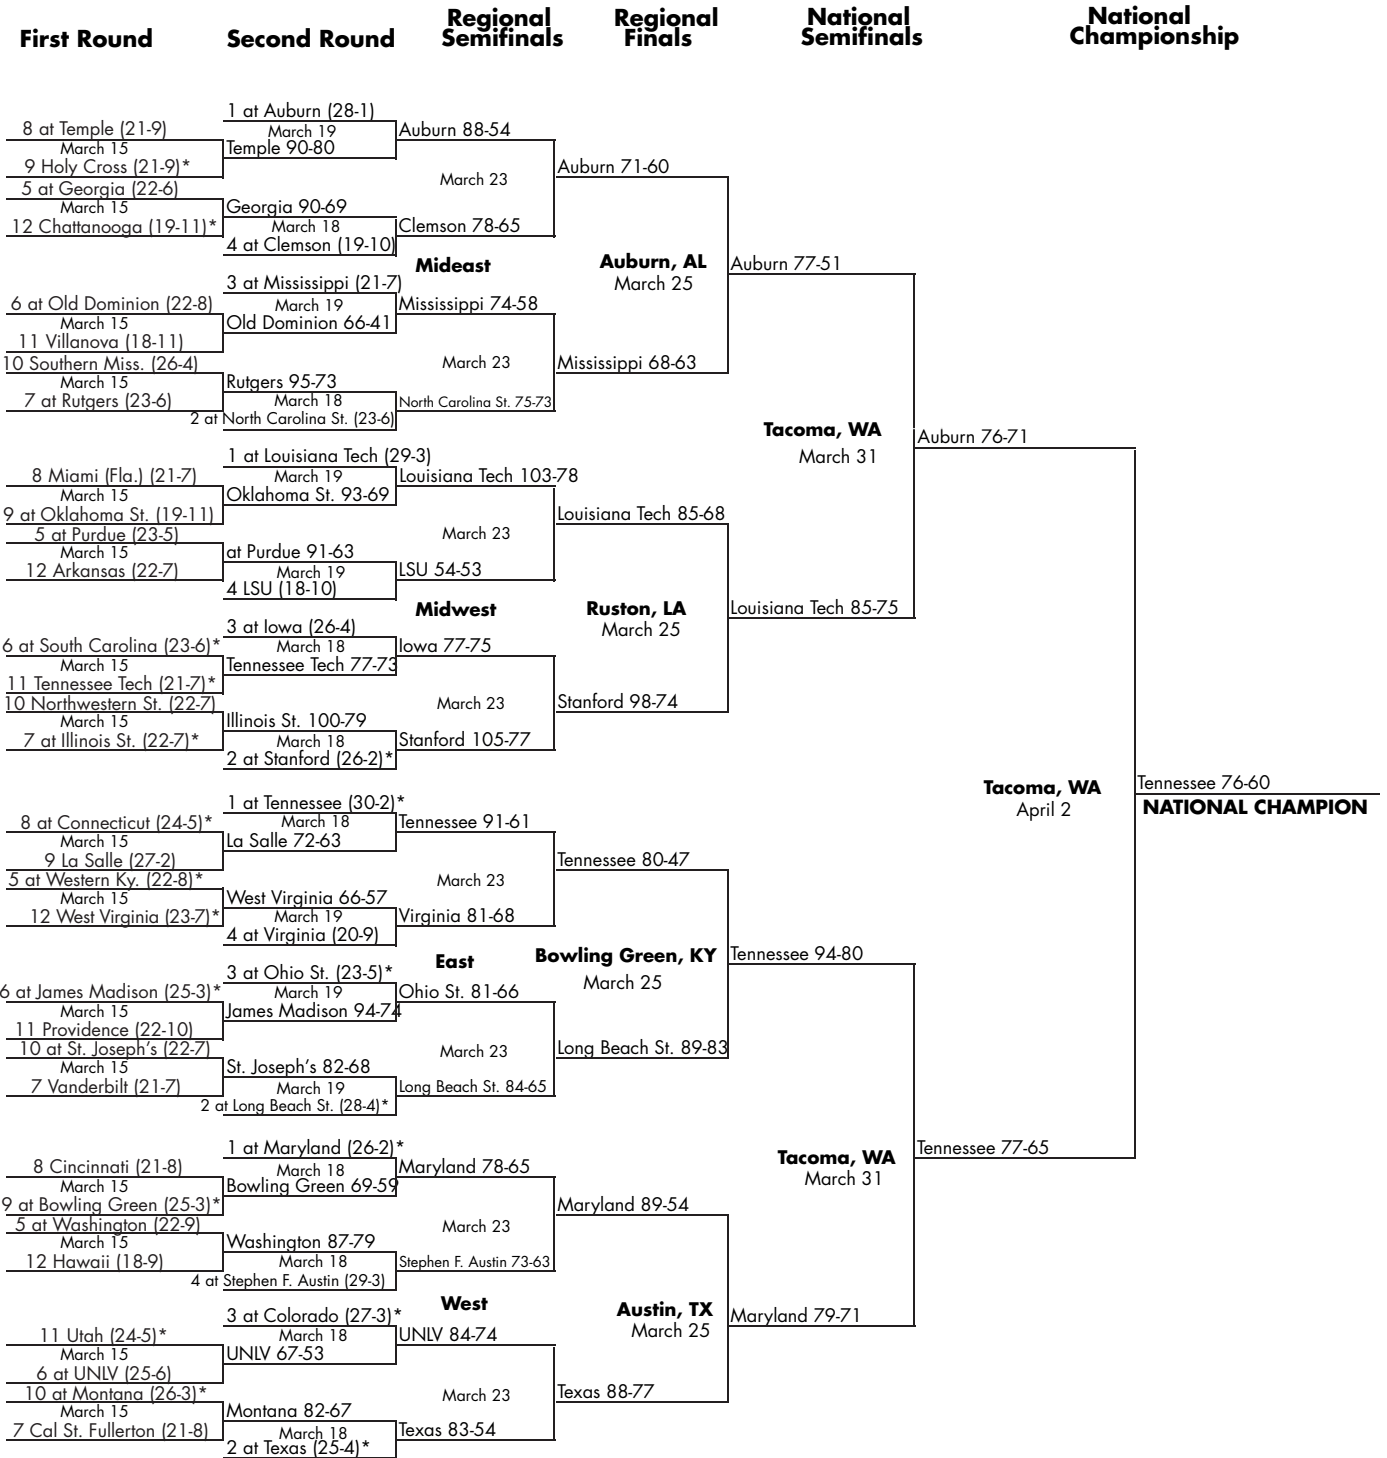

1989 Championship Bracket

*Automatic selection

THE TOURNAMENT FIELD