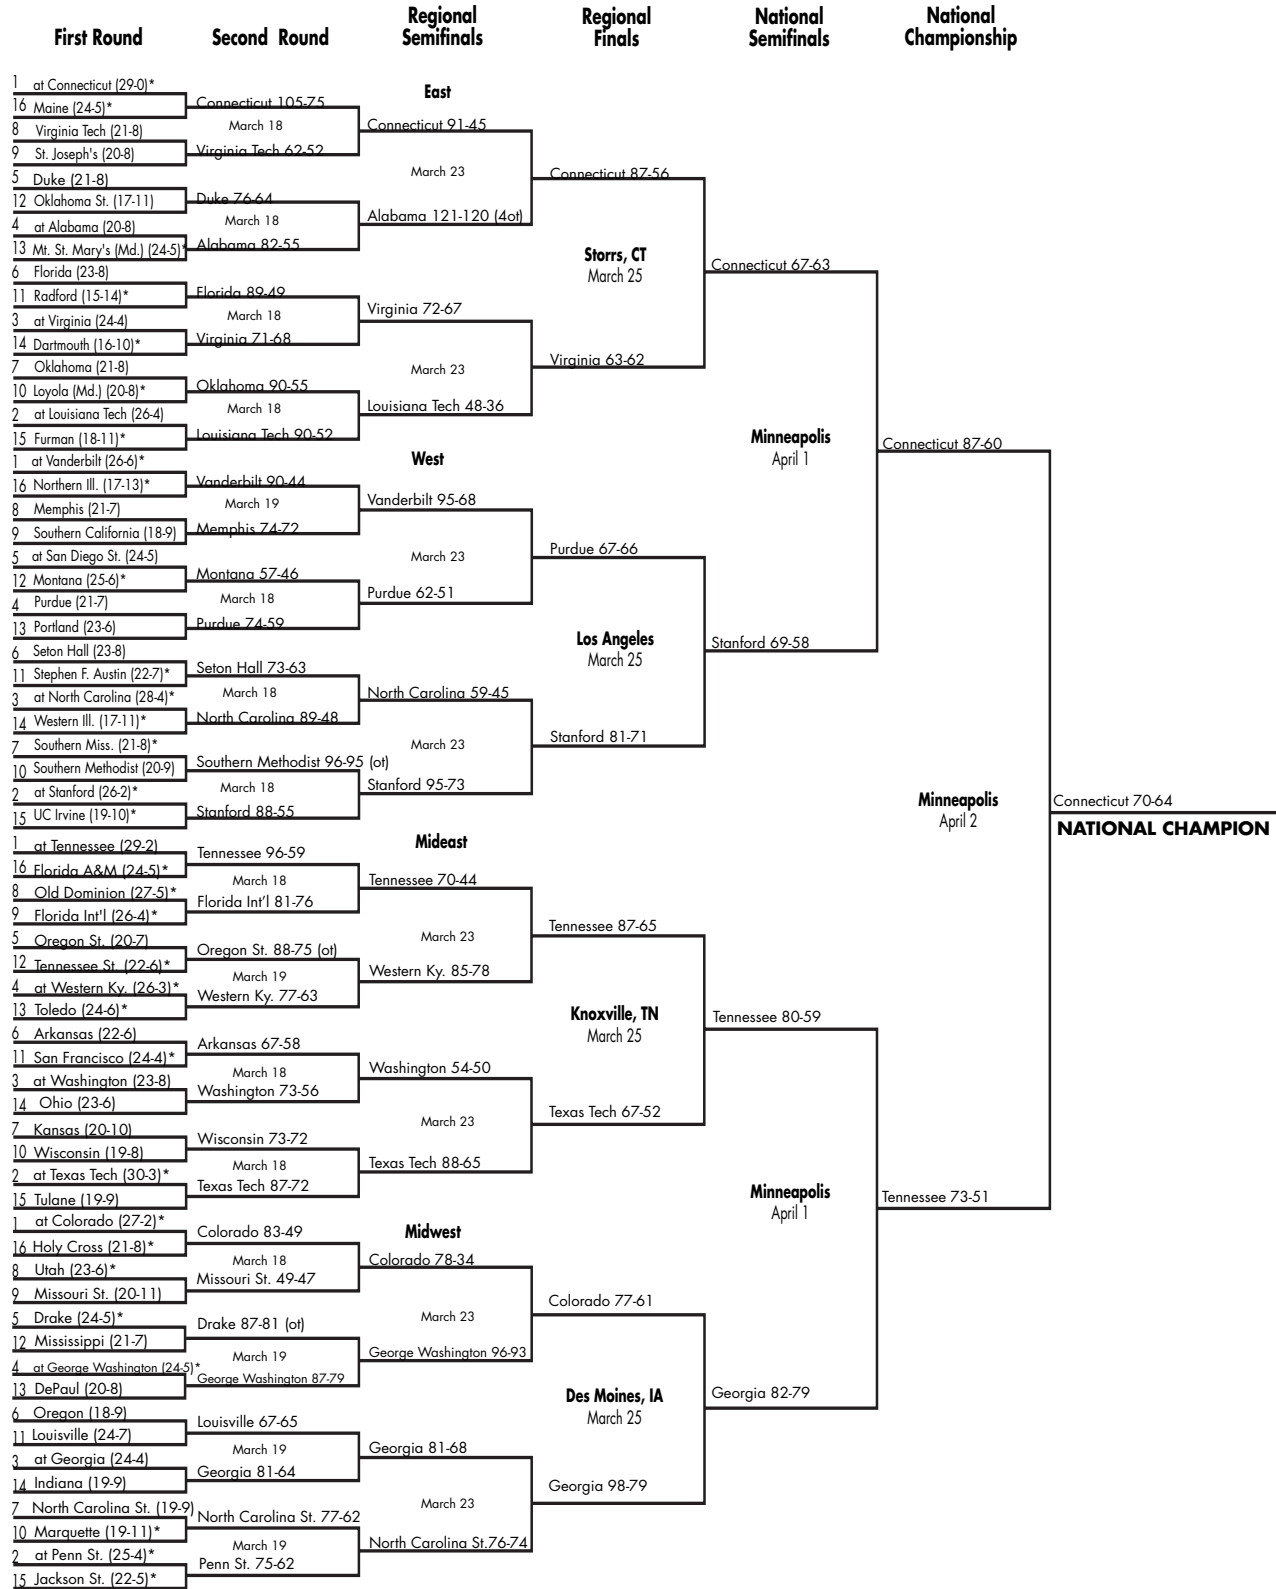

1995 Championship Bracket

THE TOURNAMENT FIELD

*Automatic selection