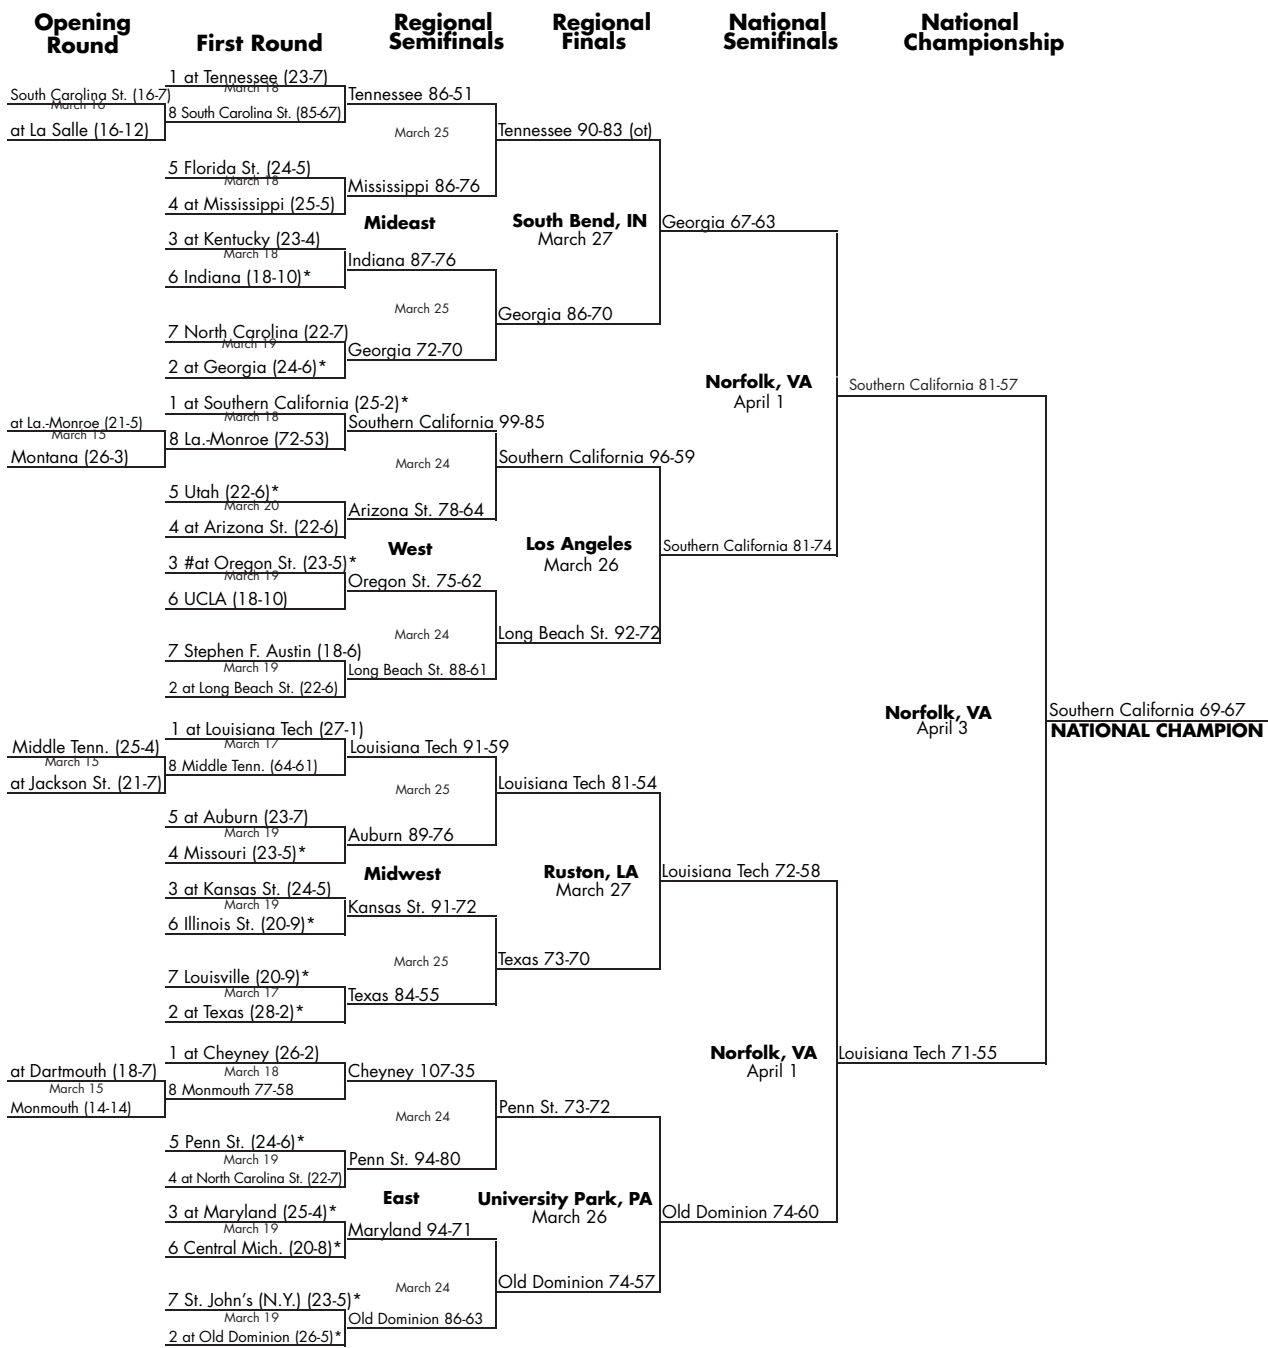

1983 Championship Bracket

* Automatic selection
# at Salem, OR