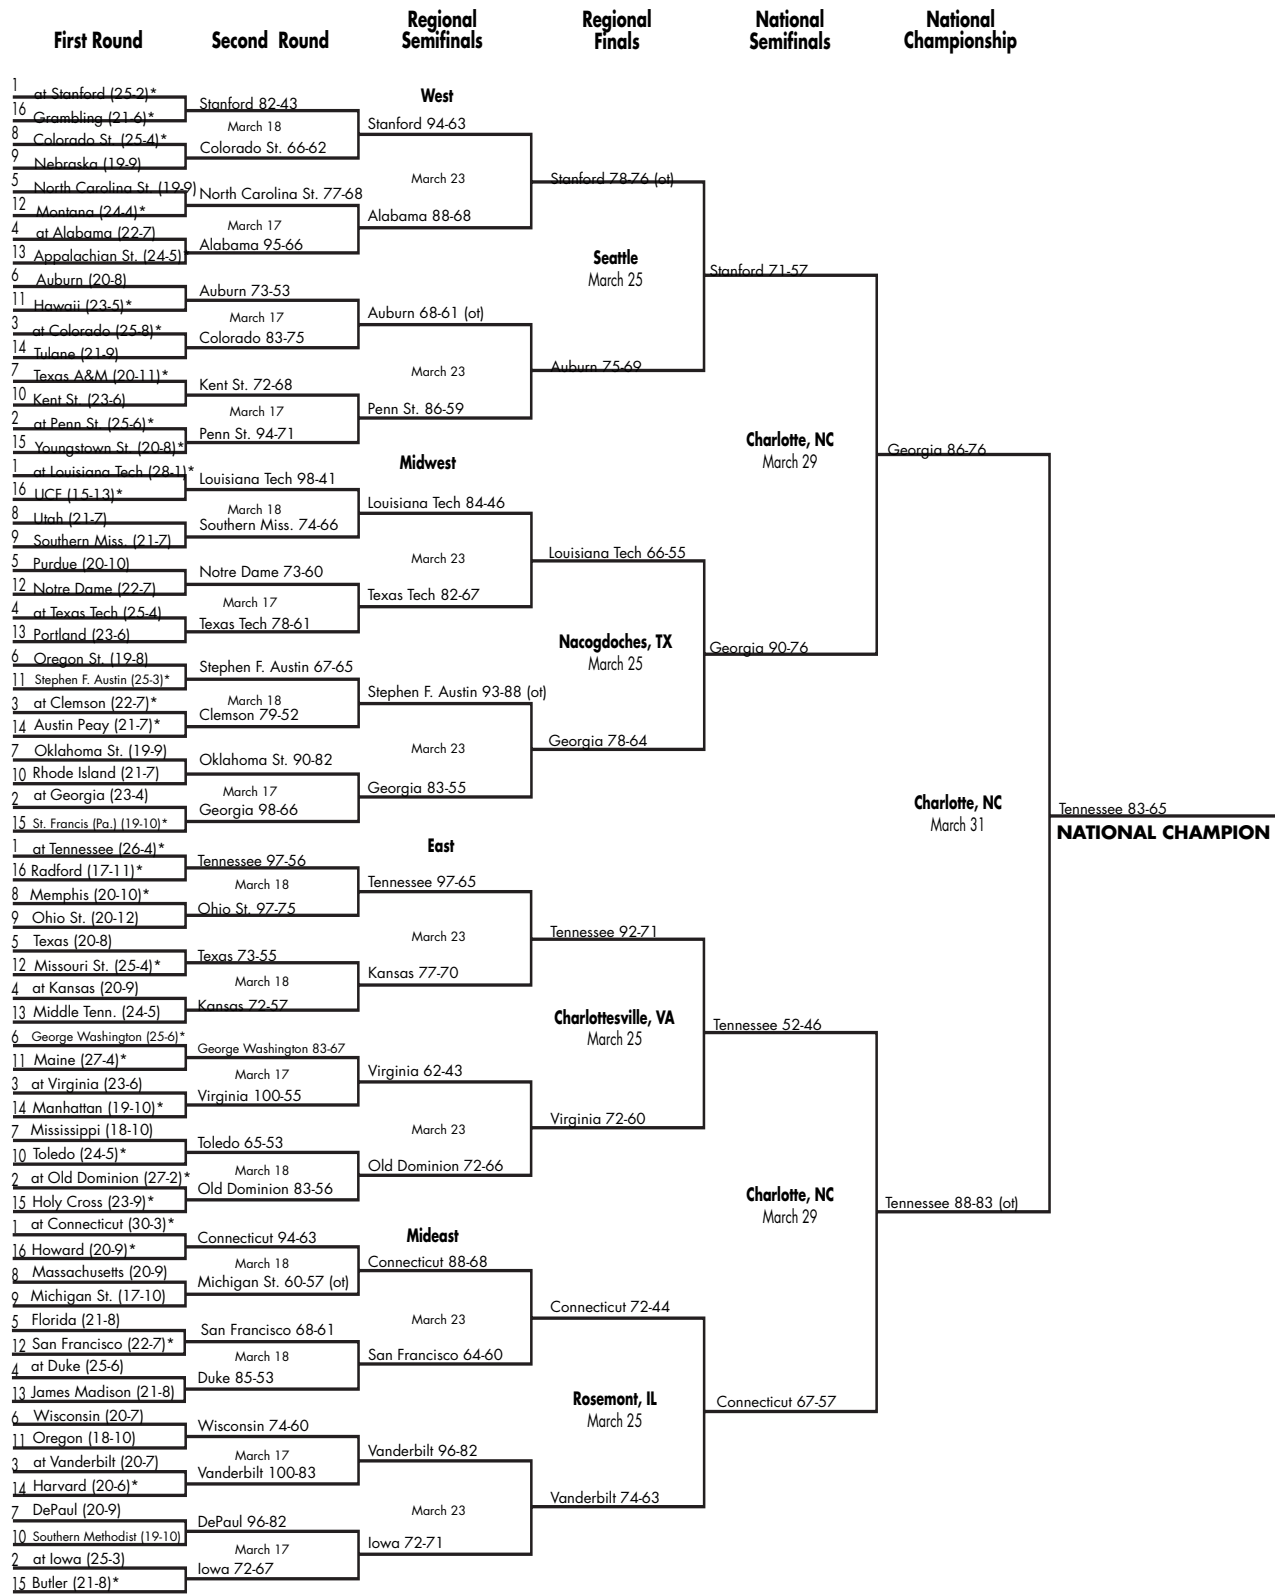

1996 Championship Bracket

*Automatic selection