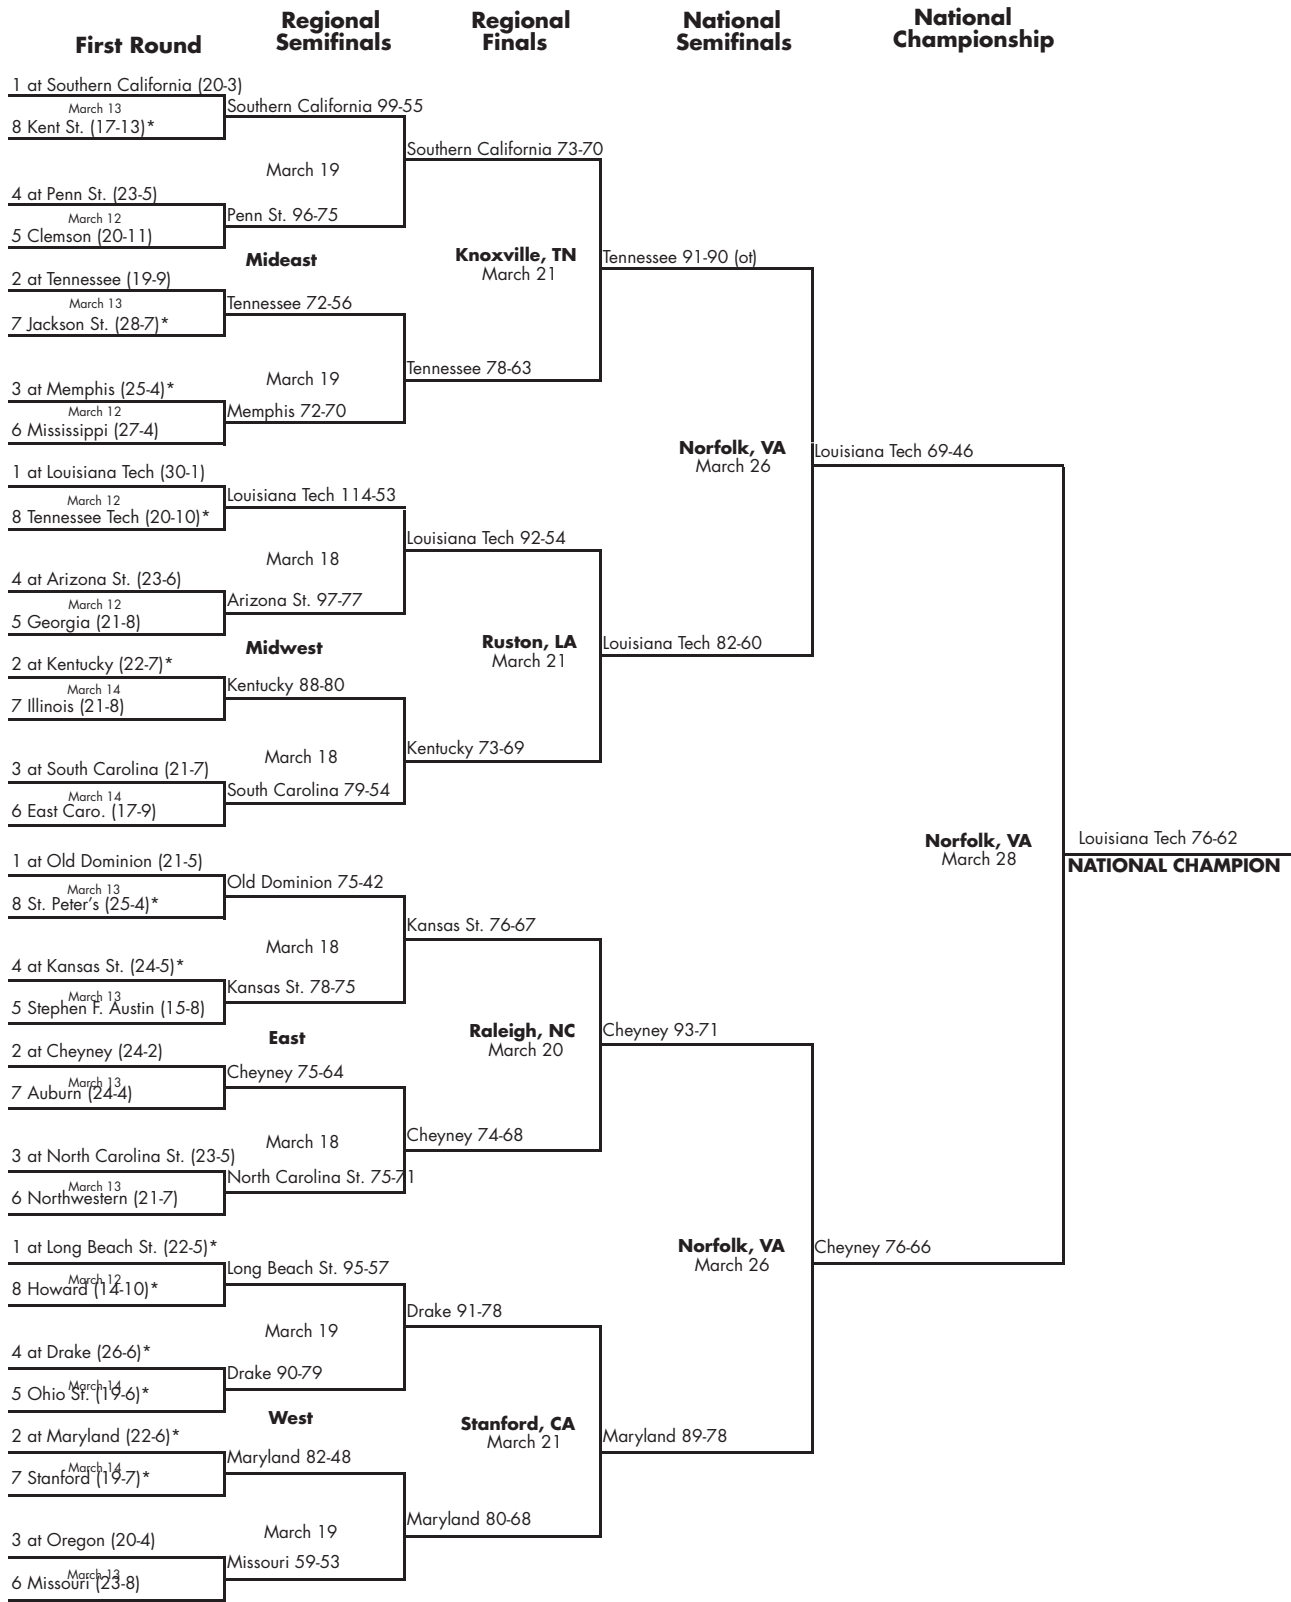

1982 Championship Bracket

*Automatic selection