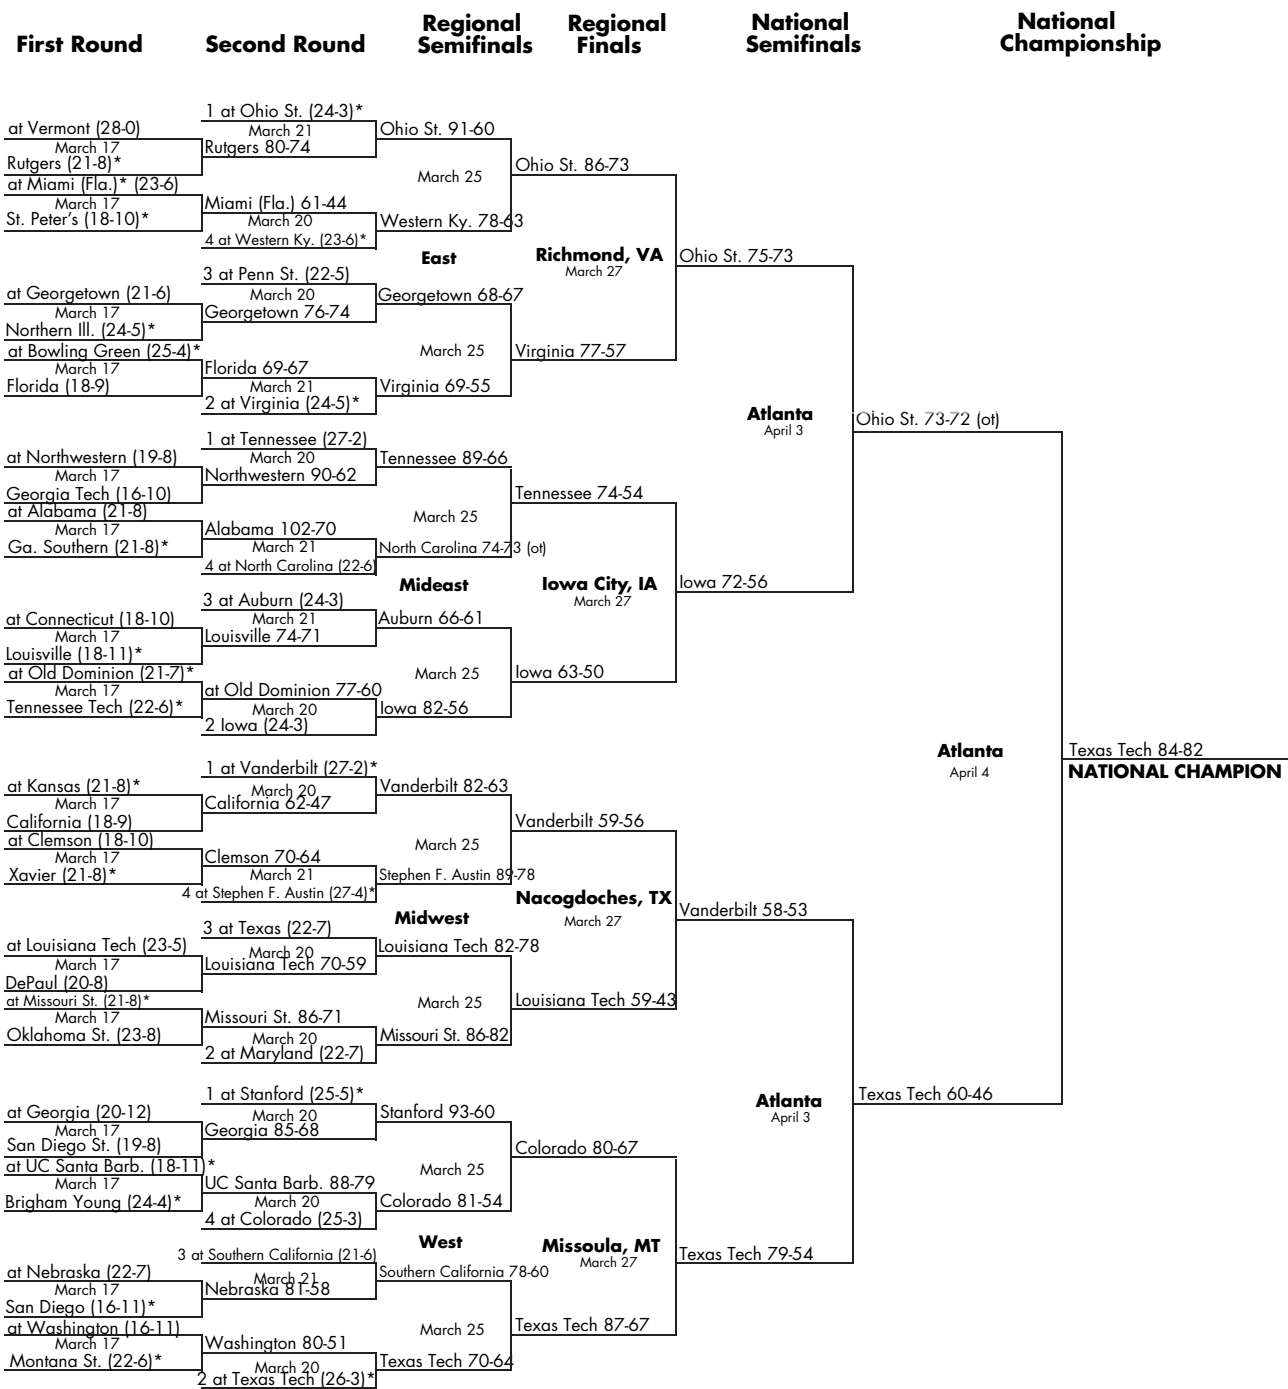

1993 Championship Bracket

*Automatic selection

THE TOURNAMENT FIELD