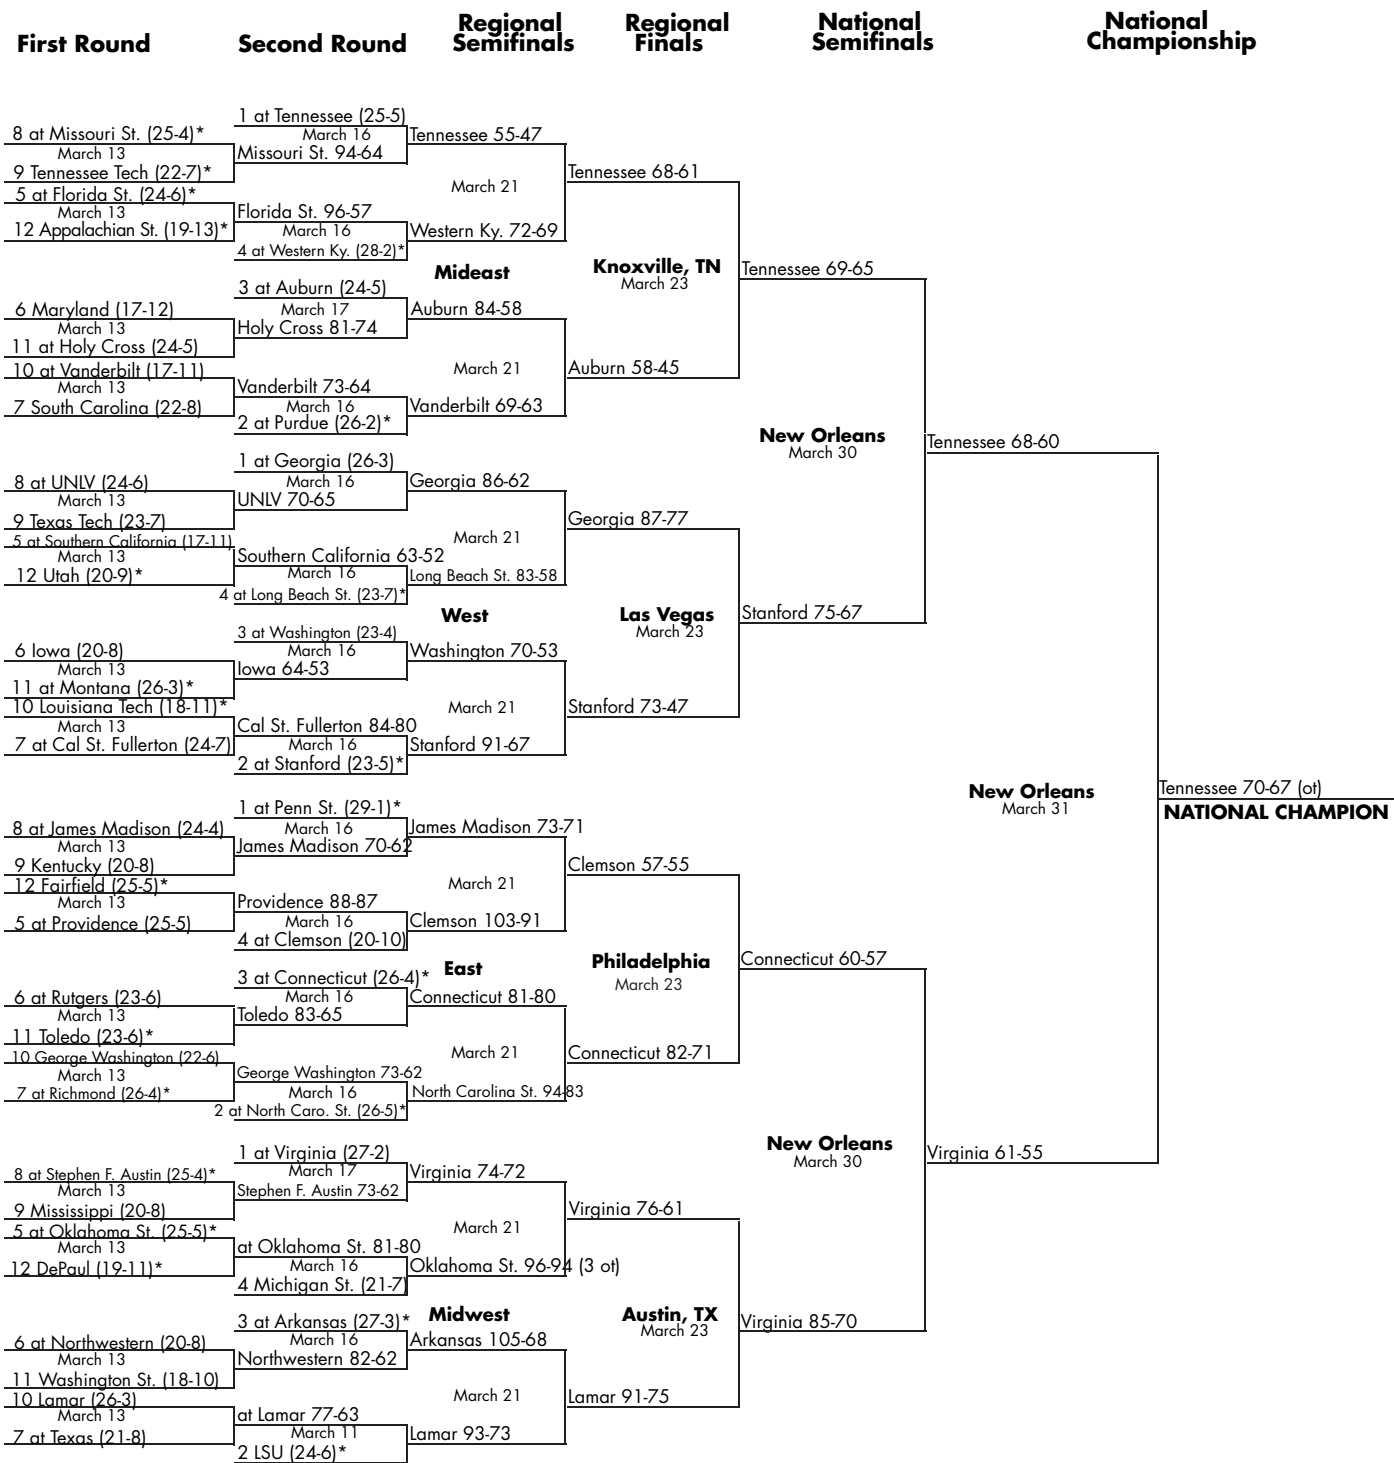

1991 Championship Bracket

* Automatic selection

THE TOURNAMENT FIELD