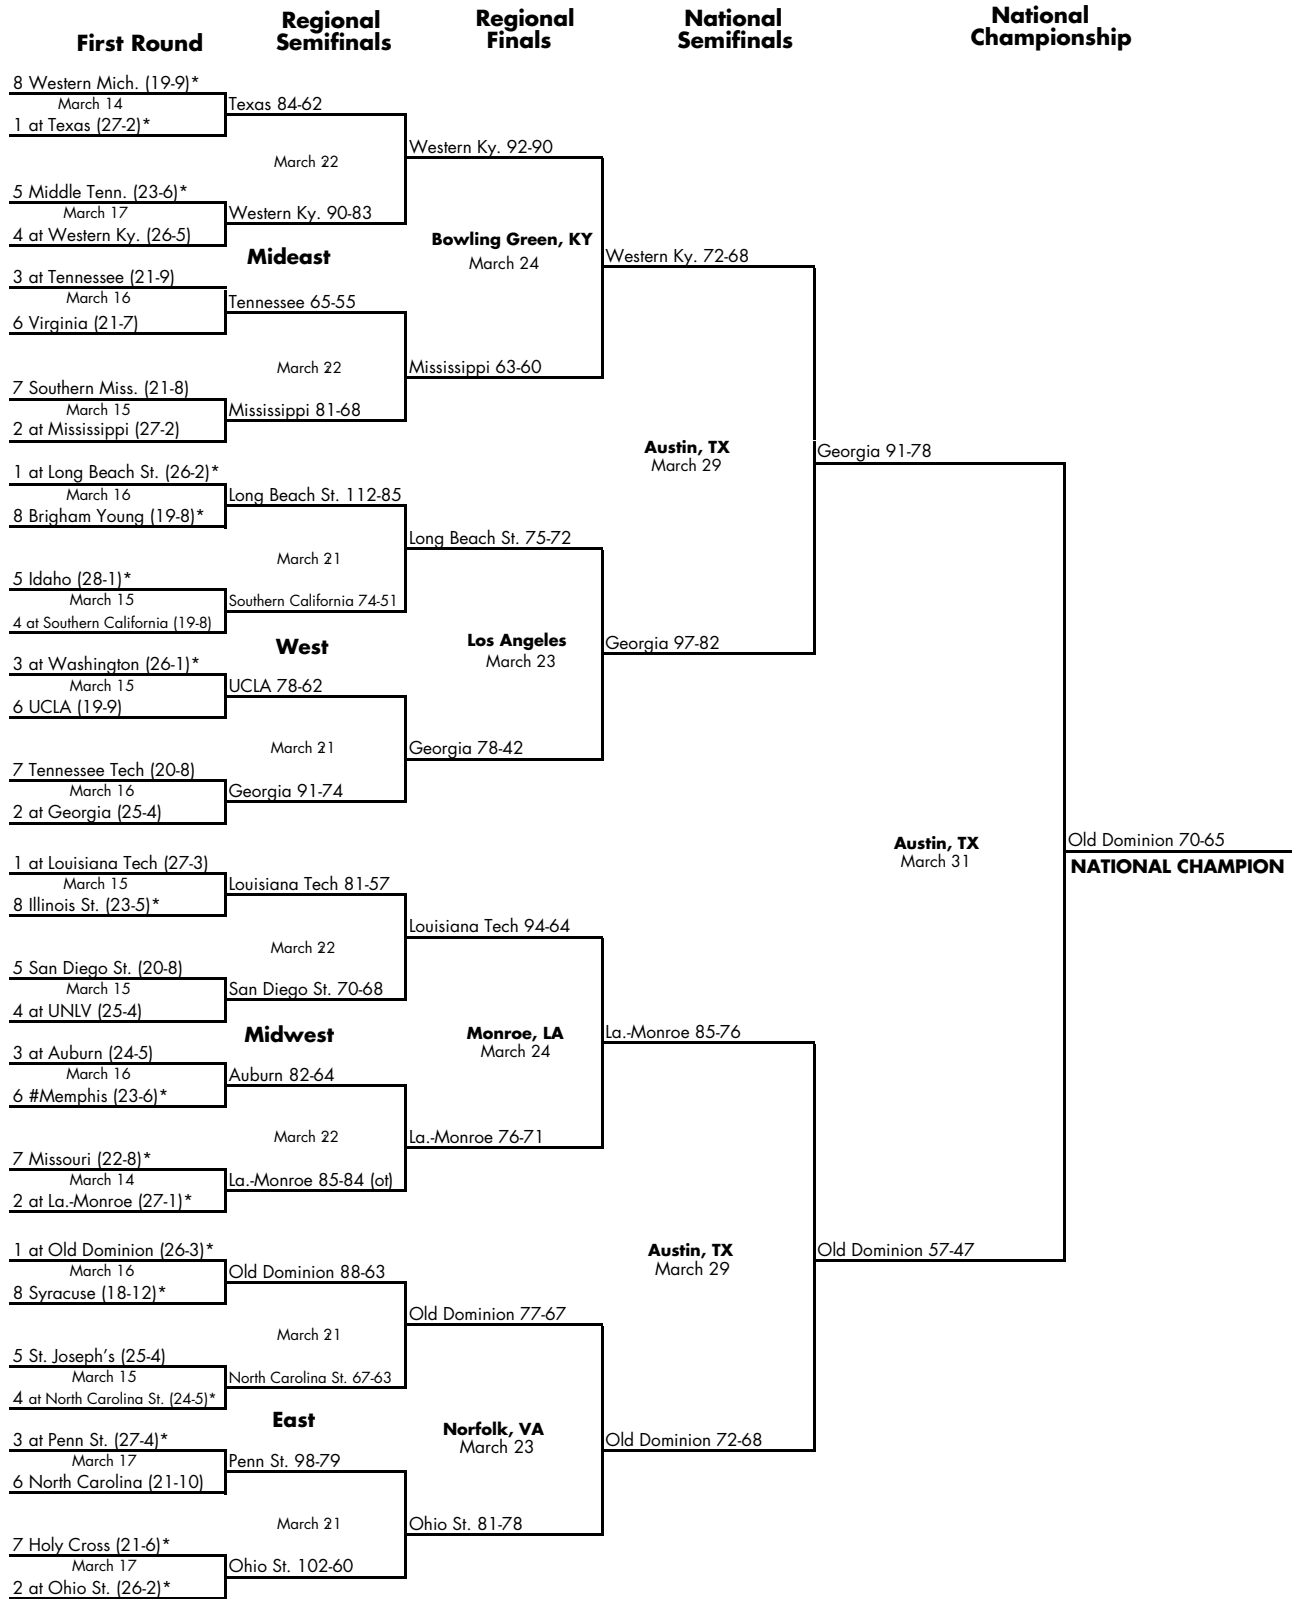

1985 Championship Bracket

* Automatic selection
# Appearance later vacated

THE TOURNAMENT FIELD