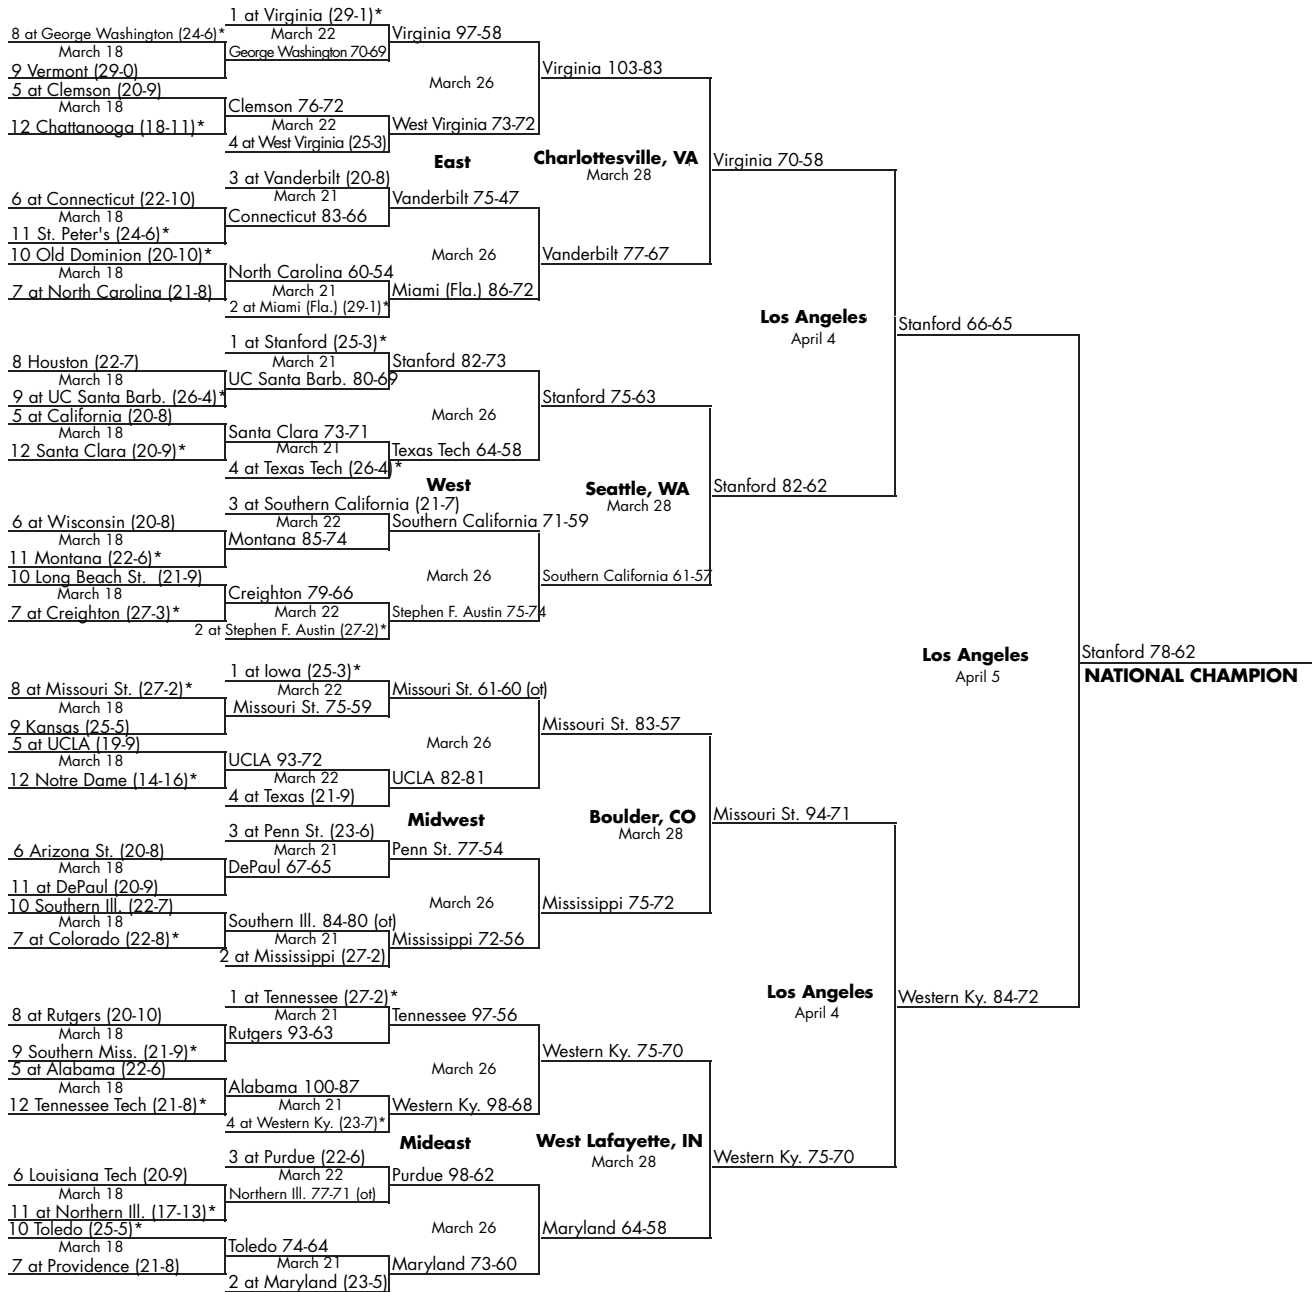

1992 Championship Bracket

First Round   Second Round   Regional Semifinals   Regional Finals   National Semifinals   National Championship

*Automatic selection