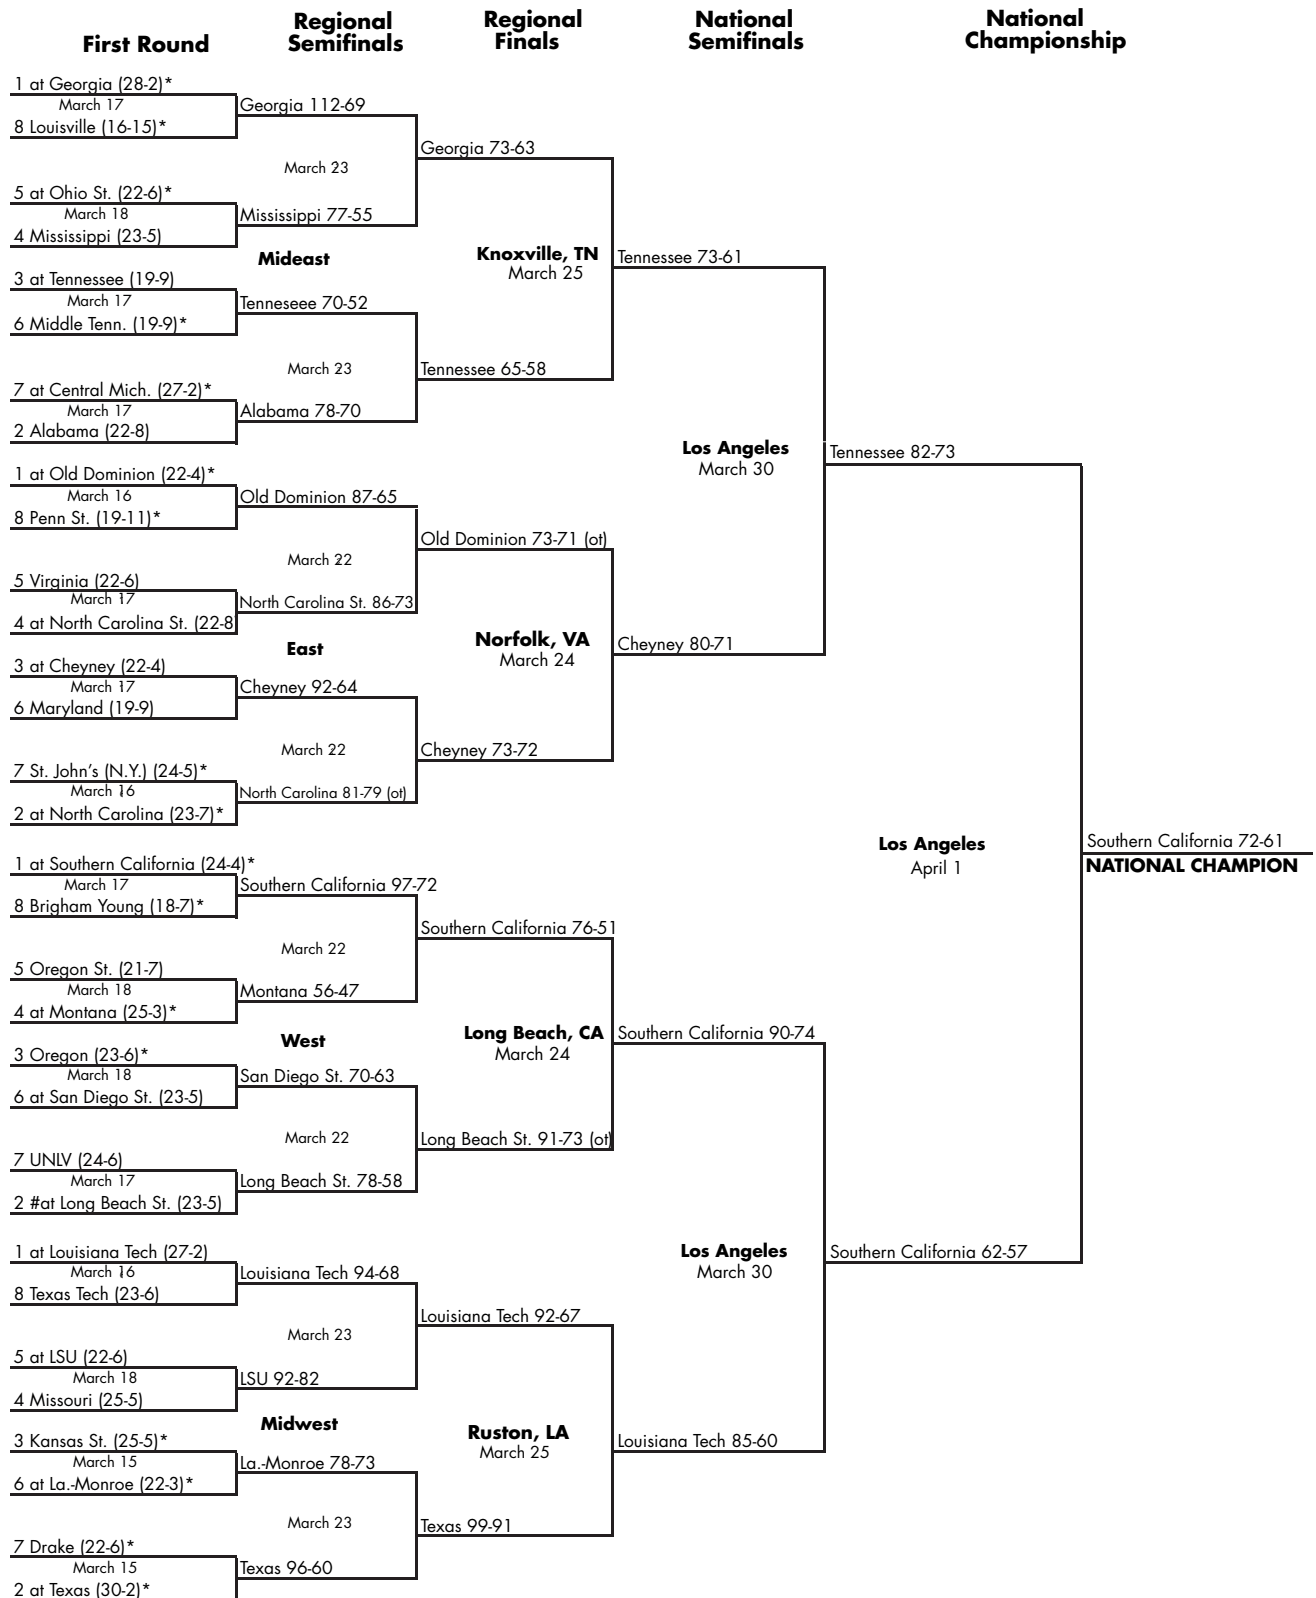

1984 Championship Bracket

* Automatic selection
# at Los Angeles