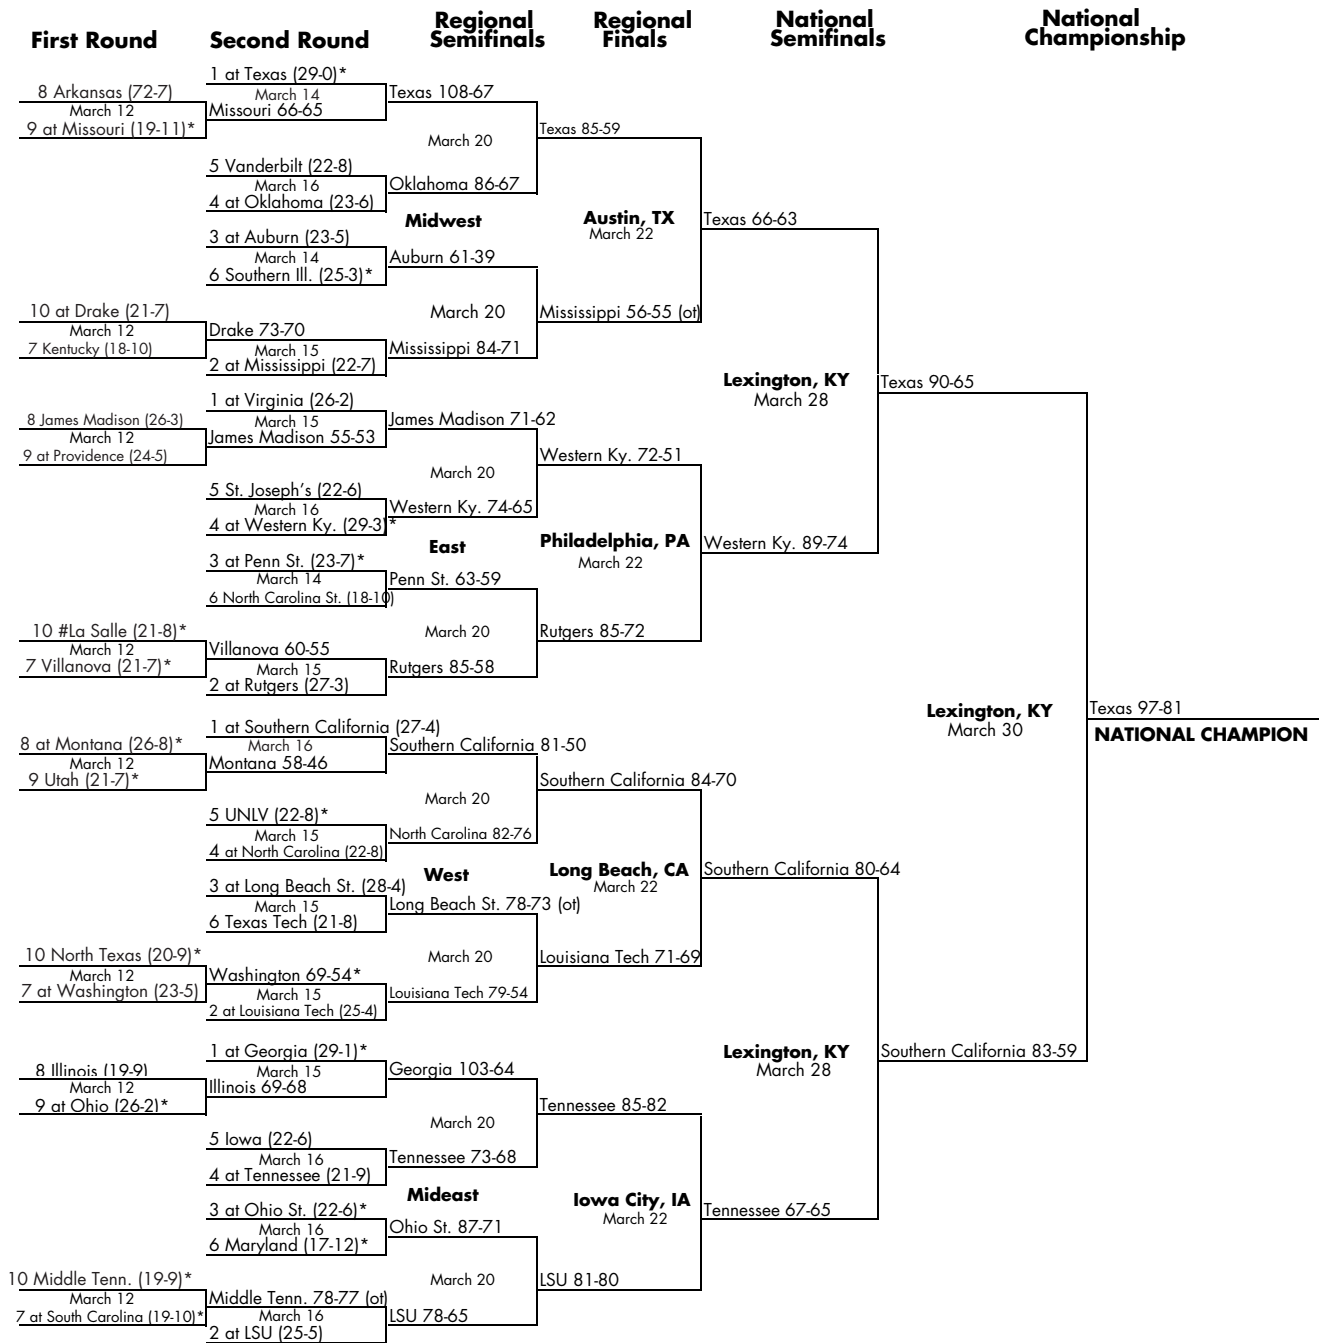

1986 Championship Bracket

* Automatic selection
# at the Palestra, Philadelphia, PA