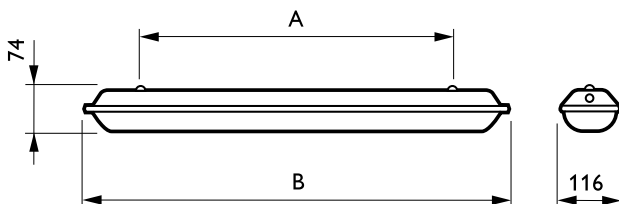

Dimensional drawing

TCW060 2 x TL5

TCW060

Product	A	B
TCW060 2xTL5-35W HFP		
TCW060 2xTL5-35W HFD		
TCW060 2xTL5-35W HFR		
TCW060 2xTL5-35/49W HFPI		
TCW060 2xTL5-49W HFR		
TCW060 2xTL5-49W HFD		
TCW060 2xTL5-35W HF		
TCW060 2xTL5-28W HF		
TCW060 2xTL5-35/49W HFPI LOC-SS