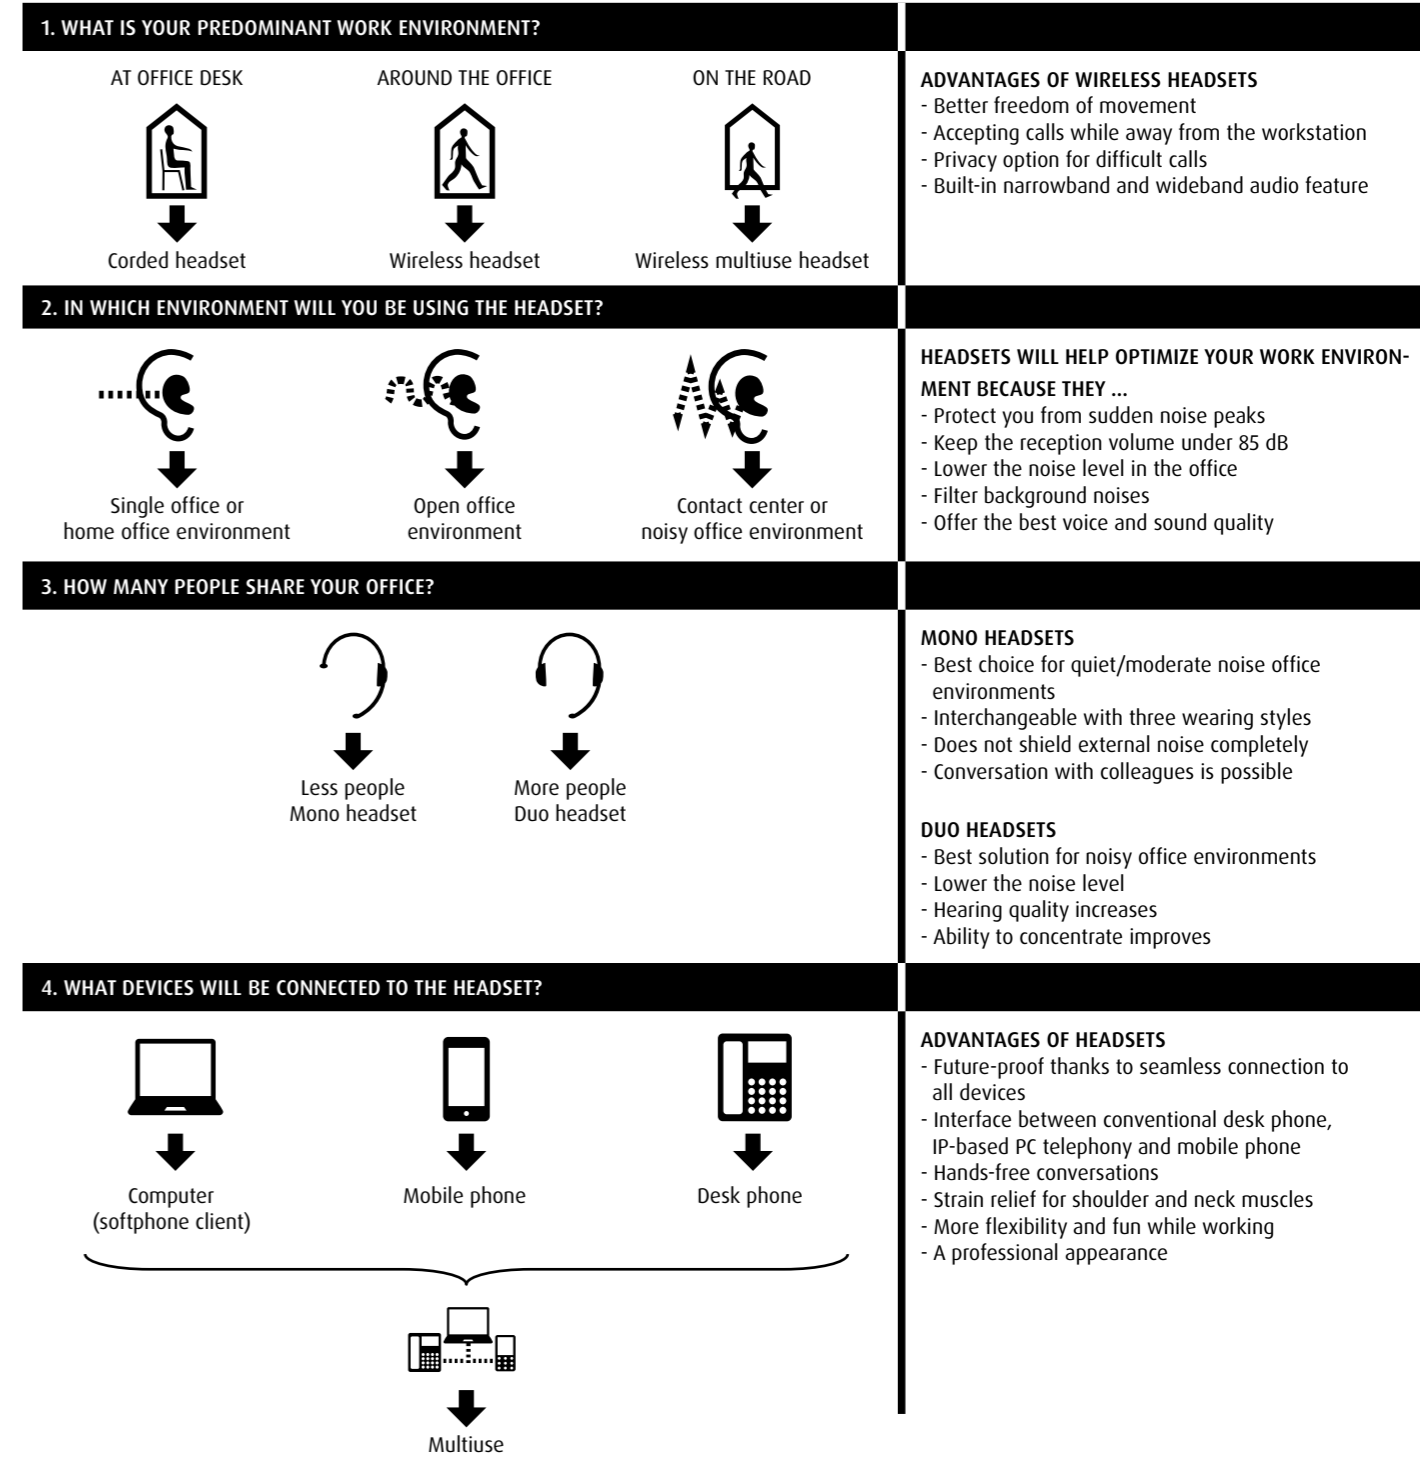

CUSTOMIZED

FOUR SIMPLE STEPS TO THE BEST HEADSET SELECTION FOR YOUR CUSTOMERS

* Range varies according to the environment in which the headset is used

HEADSETS WITH SEAL OF APPROVAL

Certifications are a recognised quality feature for all products. They not only guarantee compliance with manufacturer-specific standards, but also ensure the availability of additional functionality

PARTNERSHIP AND TECHNOLOGY PARTNER STATUS

AS INDIVIDUAL AS YOU ARE

Three different wearing styles offer flexibility and comfort

HEADBAND

NECKBAND

EARHOOK