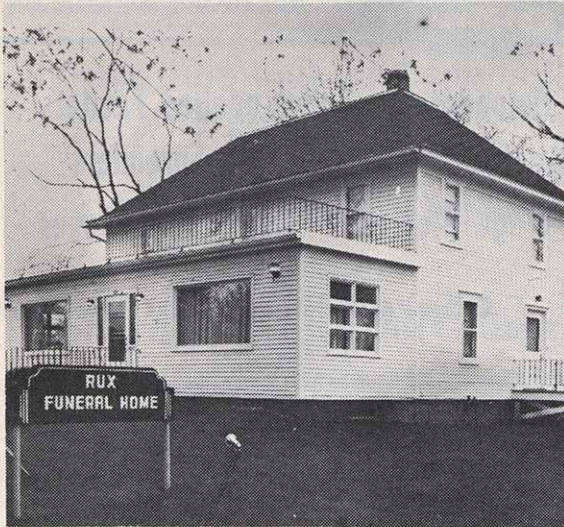

\$000⁰⁰

1974

ZENITH

solid-state

CHROMACOLOR II

25" CONSOLE

DIAGONAL

YOUR ZENITH DEALER
FOR 14 YEARS