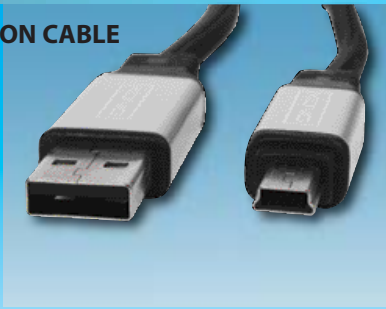

König VGA connection cable

KÖNIG USB2.0 CONNECTION CABLE

König USB2.0 connection cable

- Connections: USB A male - mini 5pin male (nickel plated)
- Colour cable: Black
- Colour plugs: Silver Aluminum

Ordercode: **Length:**
CMP-CE013/1.8 1.80 m