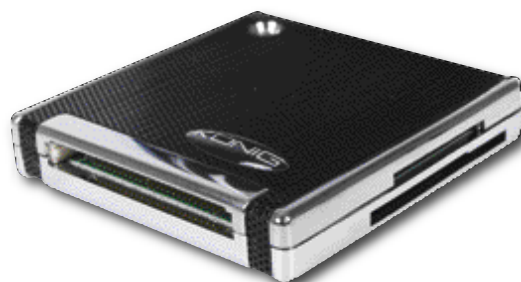

This digital photo keychain is the ideal gadget for taking your favourite photos with you. For max. 180 photos.

- Connection: USB 1.1
- Format: BMP or JPG
- Memory: 8 Mb internal
- Display: 1.1" CXTN colour screen
- Playing time: max. 4 hrs
- Compatible with: Windows® XP/Vista

CMP-DIGCHAIN11

KÖNIG 45-IN-1 CARD READER IRON NET + SDHC

Copy data at high speed from and to your memory flash card.

- Suited for most types of memory cards also SDHC cards
- USB2.0 connection
- Power LED
- In strong and cool housing