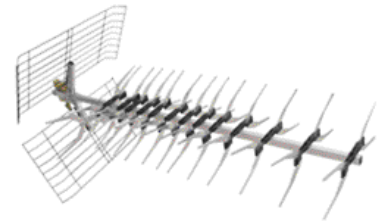

KÖNIG UHF ANTENNA

König antenna for the reception of UHF signals. Suitable for DVB-T signals.

- Channels: 21-69
- Impedance: 75 Ohm
- Connector: F-type
- Gain: 15dB