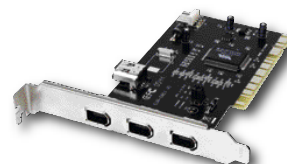

CMP-KB22/NL

KÖNIG BLUETOOTH® 2.0 USB ADAPTER

- Bluetooth® V2.0 standard
- Backwards compatible
- Operating range: 100 m
- Windows® ME / 2000 /XP / Vista

CMP-BLUEKEY25

KÖNIG FLOPPY DRIVE USB

Very suitable if you want to transfer files from floppy disks to your computer.

- USB interface
- For 3.5" 720 KB or 1.44 MB floppy disks
- Compact and lightweight

CMP-FDDUSB10

KÖNIG FIREWIRE PCI CONTROLLER

- 3 External and 1 internal port
- Data transfer: 100/200/400 Mbps
- Supports Windows® 98 SE, ME, 2000, XP