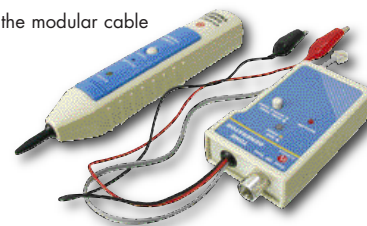

STONE GENERATOR AND PROBE

This tone generator and probe are suitable for installing network and checking objects.

- Continuity/fault of a wire
- Polarity of the circuit
- Network or the working voltage of the modular cable

CMP-RCT10