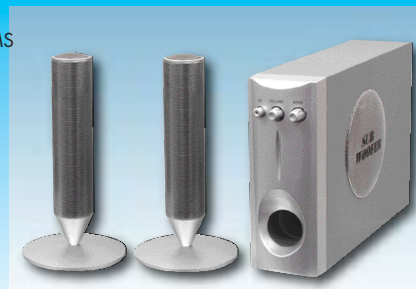

CMP-MEDIAREM11

KÖNIG 2.1 SUBWOOFER SET

Stylish designed 2.1 subwoofer set which exists in 2 satellite speakers and a compact subwoofer.

- Volume- and bass control
- On/off switch
- Subwoofer: 18W RMS
- Satellites: 2 x 2 W

CMP-SP2.1/R

KÖNIG IDE - SATA CONVERTER

This converter is a IDE to S-ATA converter. If there is no IDE connection free in the computer system, but there are free S-ATA connections, you can use this converter to convert your IDE hard disk or CD-ROM player to a S-ATA device.