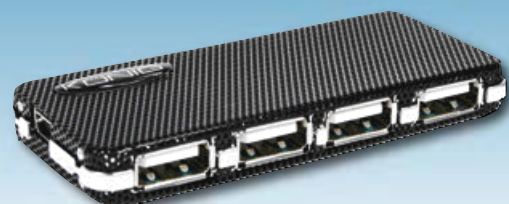

CMP-DIGCHAIN11

KÖNIG 45-IN-1 CARD READER IRON NET + SDHC

Copy data at high speed from and to your memory flash card.

- Suited for most types of memory cards also SDHC cards
- USB2.0 connection
- Power LED
- In strong and cool housing

CMP-CARDRW65

KÖNIG 4 PORT USB 2.0 TOWER HUB

4-ports turnable HUB

- Ideal for travellers
- HUB for several larger USB devices

CMP-USB2HUB14

KÖNIG 4 PORT USB 2.0 HUB

- Plug and play
- Automatic system configuration
- Chains up to 127 USB devices
- USB and ACPI compliant
- Bus + AC Powered

CMP-USB2HUB22

KÖNIG MULTIMEDIA STEREO HEADSET

- With in-line volume control
- Adjustable microphone arm
- Ideal for internet, chatting etc.
- Grey

CMP-HEADSET10

KÖNIG MULTIMEDIA STEREO HEADSET

- Headset with adjustable microphone arm
- In-line volume control
- Ideal solution for internet communication or other voice processing applications
- Colour: Grey