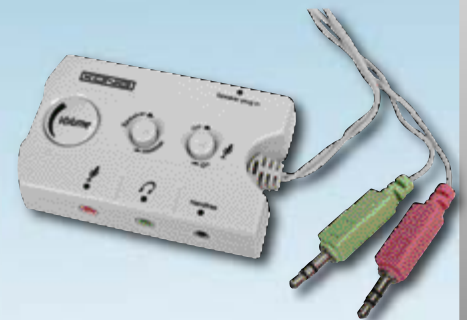

CMP-VGACONV11

KÖNIG 2.0 SPEAKER SET USB

- Suitable for PC and notebook users
- Ideal for use during travelling
- No soundcard necessary
- Audio and sound through USB

CMP-SPUSB

KÖNIG AUDIO SWITCH

- Switch between speakers and headset with one button
- Easier to reach all sound card connections
- Connections for speaker set, headphone and microphone
- Volume control
- Microphone mute button

CMP-SWITCH17

KÖNIG USB TO IRDA CONVERTER

Converter for a wireless connection between desktop PC and PDA, notebook, digital camera, mobile phone and other mobile devices.

- Easily send ringtones from the PC to a mobile phone
- Synchronize PC with PDA, laptop or mobile phone