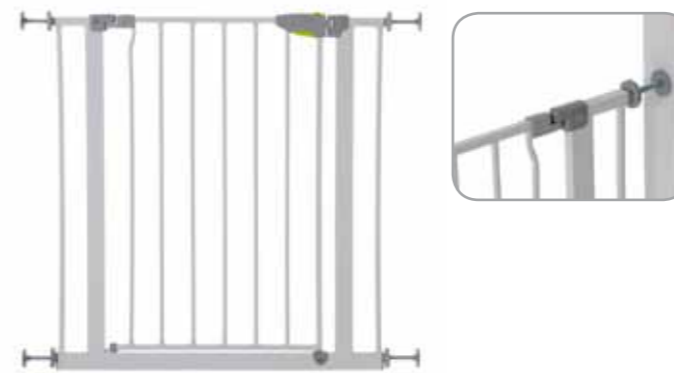

# Safety Gates

## Kinderschutzgitter

597101 Trigger Lock Safety Gate/silver  
75 - 81 cm

597118 Deluxe Wood and Metal Safety Gate/Silver-Wood  
75 - 81 cm

597125 Squeeze Handle Safety Gate/white  
75 - 81 cm

596227 Wood Extending Pressure Fix Barrier/Natural  
73 - 109 cm