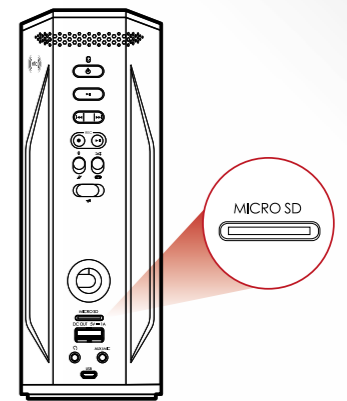

SINGLE / DUAL BLUETOOTH CONNECTIONS

NFC TECHNOLOGY

MOBILITY

Integrated microSD Player

Streaming music from a smart device, although convenient, can drain its battery. Thus, AXX 200 comes with a built-in media player to give you direct seamless audio playback with the convenience of wireless portability. Play up to **32GB** of **MP3/WMA/WAV** files on microSD/microSDHC card*. There's a Shuffle option that plays your songs randomly. And you can sort your songs by album by organizing them in folders, which can then be quickly cycled through, allowing for fast navigation through your playlist.