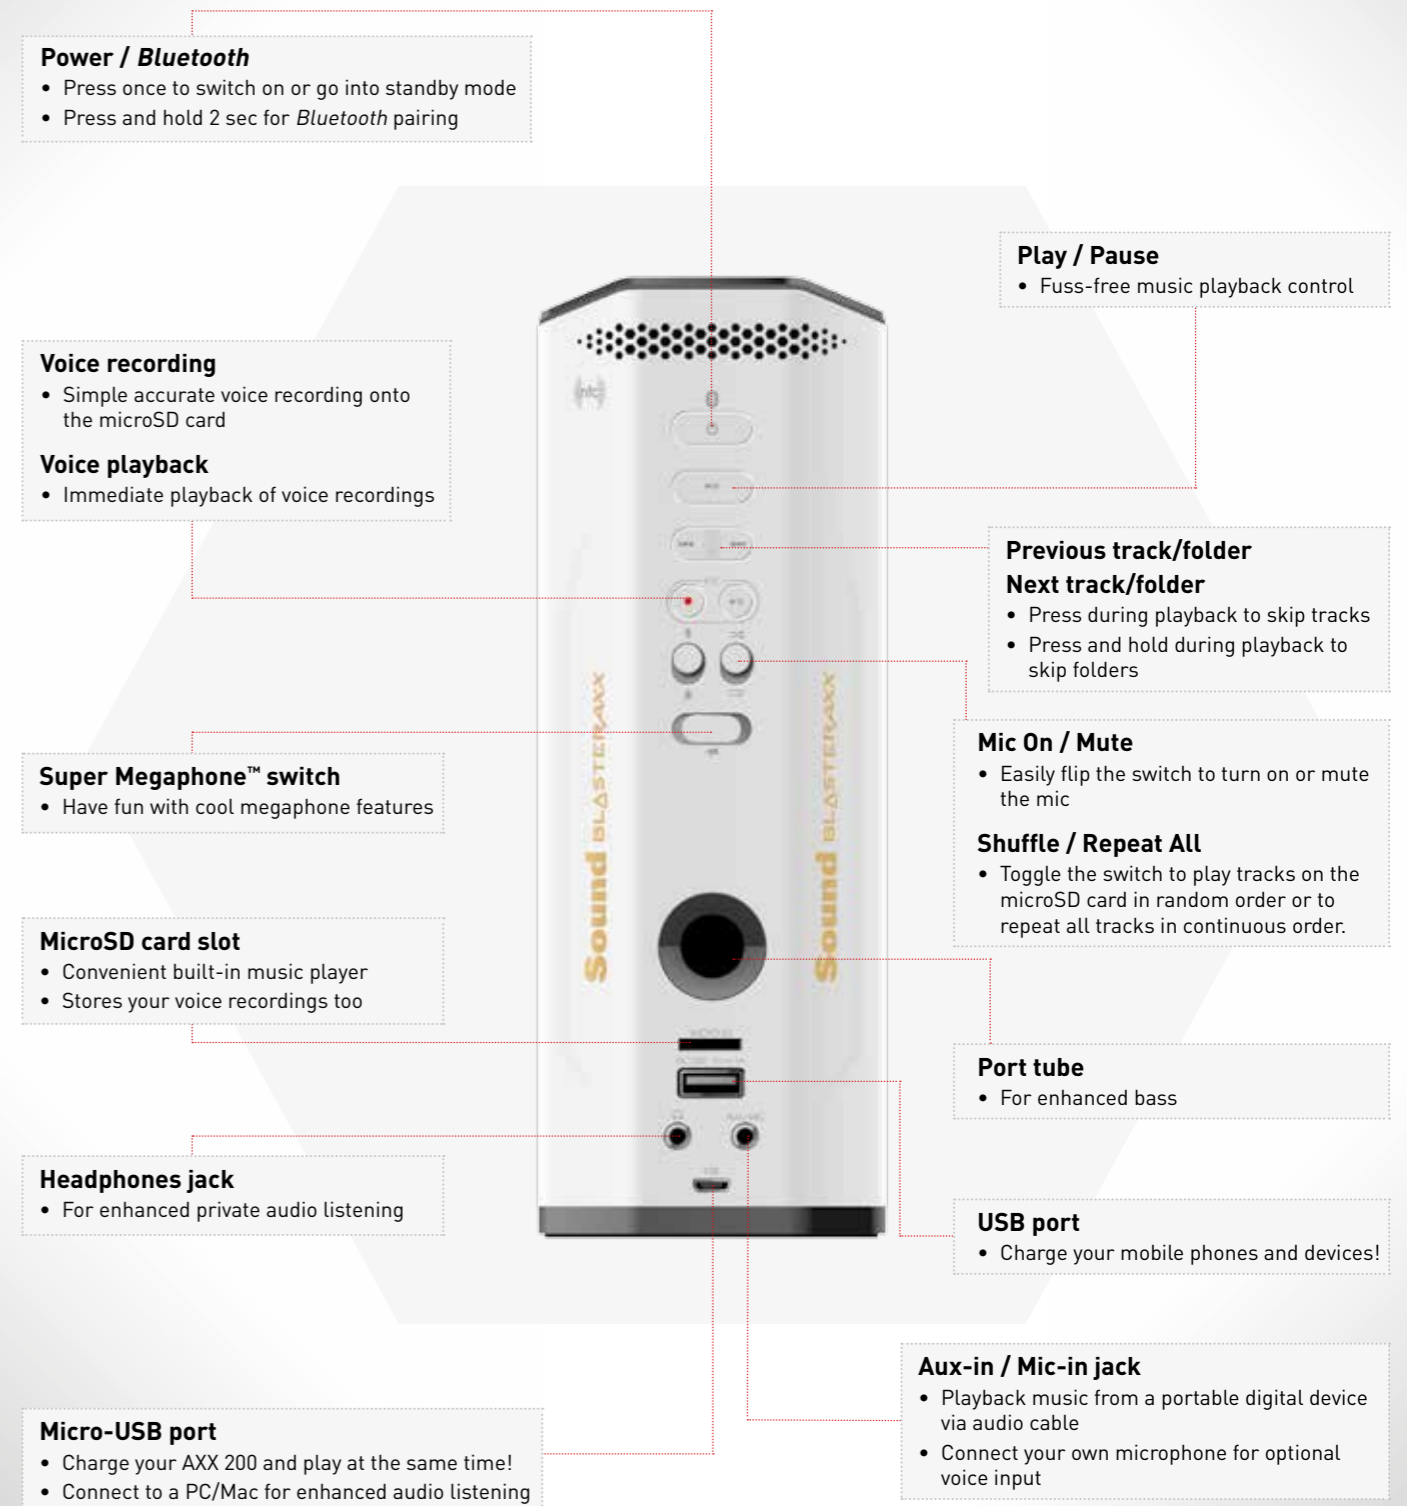

IMAGINE NO MORE...

INTRODUCING THE MASTER OF ALL TRADES...

Sound BlasterAxx AXX 200

THE PERFECT INTELLIGENT COMPANION FOR YOUR SMART MOBILE DEVICES.

THE AXX 200: AN OVERVIEW

The Sound BlasterAxx AXX 200 is a sound system that stands above the rest in appearance, in features, as well as in performance. It is the amalgamation of the SB-Axx1™ quad-core processor, a Bluetooth wireless speaker, an SD Card-based MP3 player and voice recorder, and a high-quality teleconferencing quad microphone array in one elegant design. Its rugged hexagonal tower design with backlit capacitive touch controls combines durability with elegance, while the SB-Axx1™ processor is the intelligence within that delivers the best-in-class audio playback for your music, movies, games, and loud and clear voice communications.

Here's what makes up a Sound BlasterAxx AXX 200.

ID & FEATURES

ID & FEATURES: BACK

ID & FEATURES: TOP

* For iPhone4S and above and certain Android/Windows phones only.

TECHNOLOGY INSIDE

The Sound BlasterAxx AXX 200 may look like a regular wireless speaker, but its built-in SB-Axx1™ quad-core processor makes it a full-fledged Sound Blaster sound card. The powerful, flexible and programmable processor, along with our legendary Sound Blaster technologies, allows the AXX 200 to deliver amazingly enhanced audio **PLAYBACK** and optimum quality **VOICE** transmission – the two fundamentals of communication.