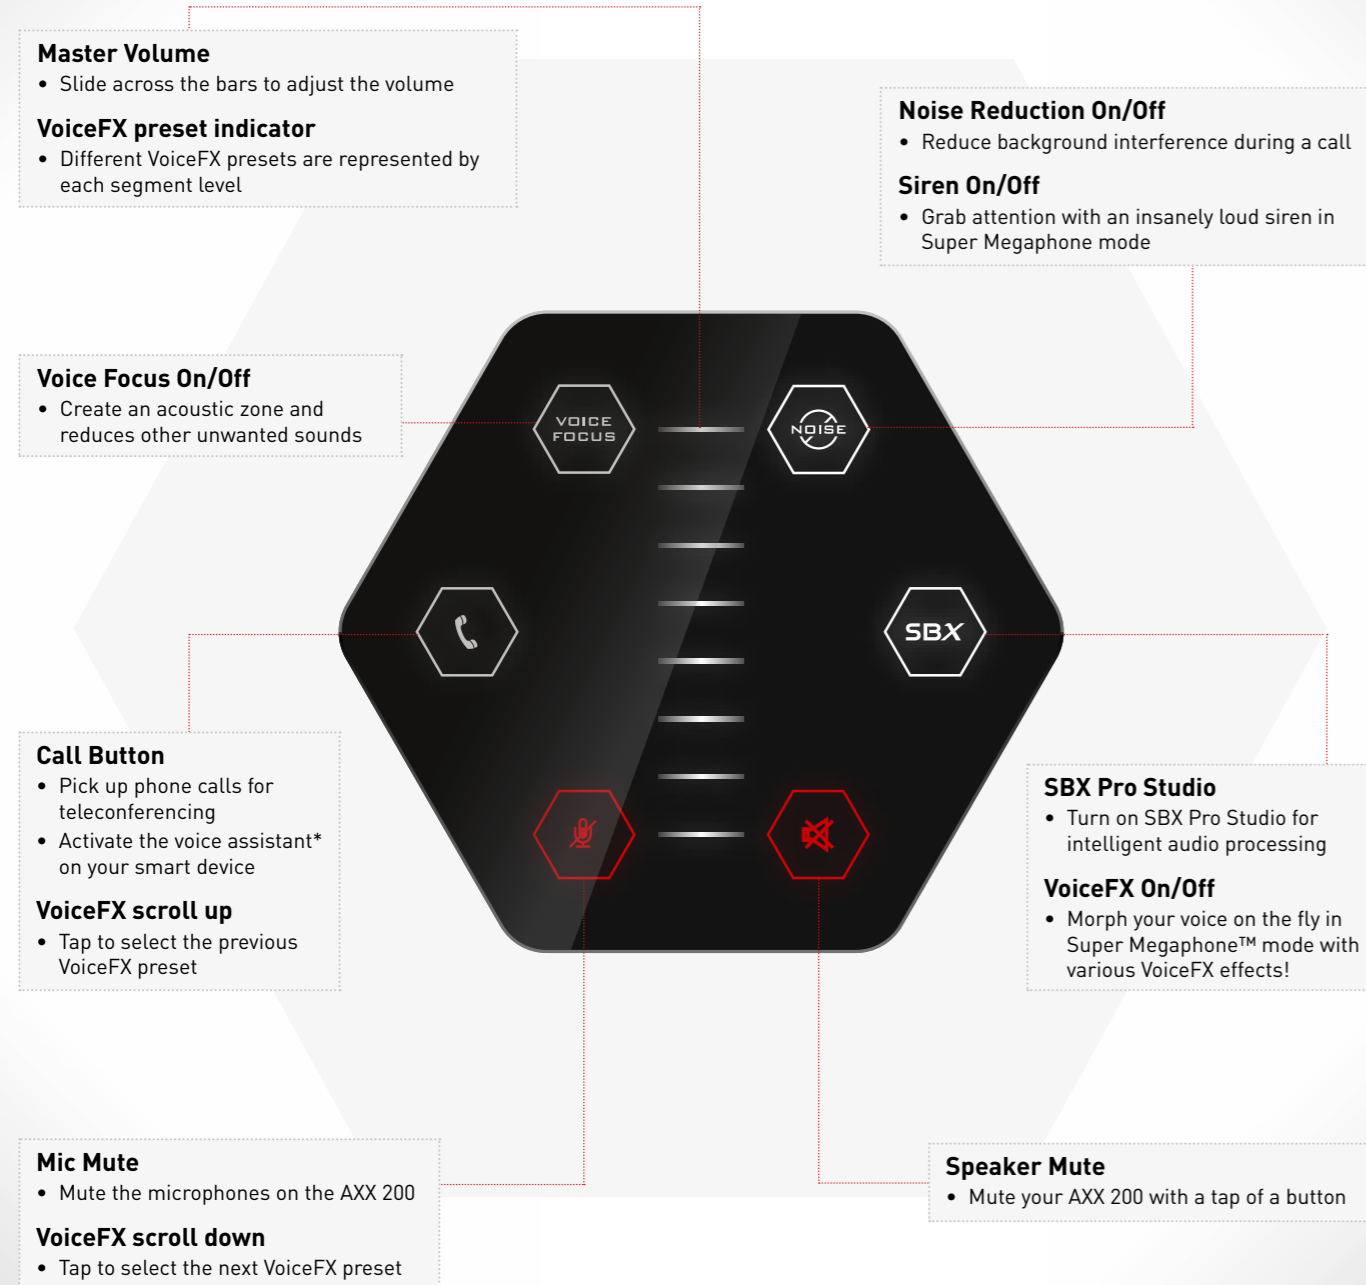

Here's what makes up a Sound BlasterAxx AXX 200.

ID & FEATURES

ID & FEATURES: BACK

ID & FEATURES: TOP

* For iPhone4S and above and certain Android/Windows phones only.

TECHNOLOGY INSIDE

The Sound BlasterAxx AXX 200 may look like a regular wireless speaker, but its built-in SB-Axx1™ quad-core processor makes it a full-fledged Sound Blaster sound card. The powerful, flexible and programmable processor, along with our legendary Sound Blaster technologies, allows the AXX 200 to deliver amazingly enhanced audio **PLAYBACK** and optimum quality **VOICE** transmission – the two fundamentals of communication.