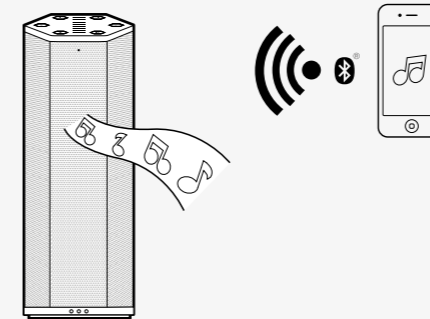

TECHNOLOGY INSIDE

CrystalVoice™ Technology for Crystal Clear VOICE

CrystalVoice technology dramatically improves voice pick-up and intelligently removes background interference so that you are heard clearly by all participants in a conversation.

CrystalVoice™ Noise Reduction

Reduces unwanted background noise from your conversations by constantly monitoring the environment and utilizing adaptive noise reduction algorithms.

CrystalVoice™ Smart Volume

Allows the microphone array to pick up sound from near or far, while automatically adjusting the volume input to a consistent level. This means you can walk around a room while in a call, and still have your voice picked up loud and clear by the AXX 200. You can also manage the level of smart-volume input via the Sound Blaster Central mobile app or Sound BlasterAxx Control Panel software.

CrystalVoice™ Focus

Envelopes you in an audio shield that reduces unwanted sounds, enabling only your voice to be heard clearly.

CrystalVoice™ Acoustic Echo-Cancellation

Cancels out sounds emitted from speakers (echoes) from your vocal transmission.

CrystalVoice™ FX

Enables real-time voice alteration with a variety of interesting effects.

CONNECTIVITY

4 Simple Ways to Connect and Play Music

WIRELESS

Connect to *Bluetooth* devices with robust high-quality aptX and AAC music streaming.