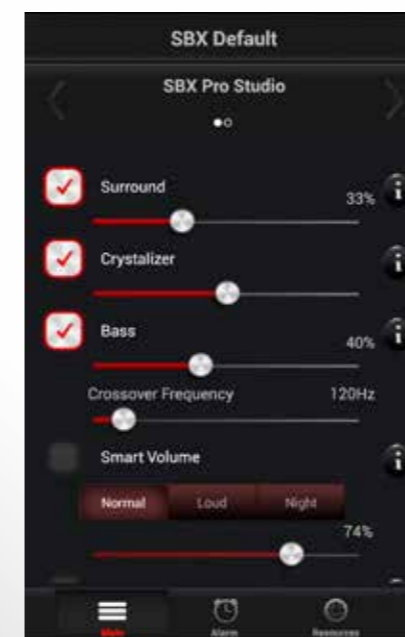

You can also **configure Equalizer** settings of the active SBX Profile.

For Sound Blaster Central

In the SBX Profile screen, tap [Edit] and then swipe to the left to view Equalizer.

For Sound BlasterAxx Control Panel

In the SBX Profile screen, click [Edit] and then click [Equalizer].