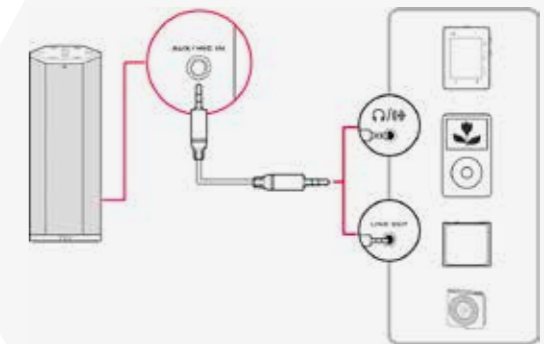

ANALOG AUDIO AND VOICE

Connect a portable digital device via an audio cable to the aux/mic-in jack or connect a microphone for voice input.