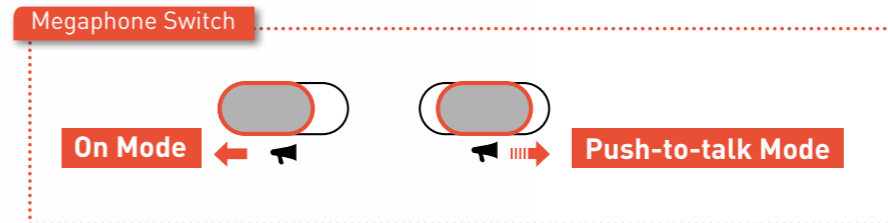

For Recording

The quad microphone array greatly facilitates recording. You can use the AXX 200 to record a discussion, a speech, a demo track or even a phone conversation when paired via *Bluetooth*. The AXX 200 allows storage of up to 200 audio recordings in WAV format. A folder labelled "VOICE" will be automatically created on your microSD card by the AXX 200 to store all your audio recordings.

The Sound BlasterAxx AXX 200 is a full-fledged external Sound Blaster sound card. Users can experience the full extent of SBX Pro Studio effects when connected to the Sound BlasterAxx AXX 200 with headphones.

Find out how to turn on and customize the features. Go to page 20.

IT'S AN INTELLIGENT AND FUN SOUND SYSTEM!

Besides being an intelligent sound system, the AXX 200 is actually also a great entertainer on the go. A fusion of special features makes the AXX 200 the ultimate combination of form, function and fun!

Project Your Voice

The **Super Megaphone™** feature is unique to the AXX 200. It aggressively amplifies your voice, which enables you to be heard in an instant. The feature is easily turned on via the Megaphone switch on the rear of the AXX 200, and there's even a convenient push-to-talk function.

Morph Your Voice

CrystalVoice™ FX technology is a fun little feature that allows you to change your voice into different fantastical characters in real-time, whether you're using the Super Megaphone or even when you're in a call. There are 8^ different preset VoiceFX profiles to choose from.

Here's how you do it!

1. 1 Switch on the Super Megaphone (see above).
2. 2 Tap **SBX** to activate **VoiceFX™**.
3. 3 Select a preset effect.
   - Scroll up
   - Scroll down
4. 4 Speak into the rear microphones.

VoiceFX Presets:

- Orc
- Male to Female
- Female to Male
- Munchkin
- Scappy Kid
- Unstable
- Robot
- Echo

^ Get more VoiceFX effects when you use Sound Blaster Central or Sound BlasterAxx Control Panel. Go to page 22.