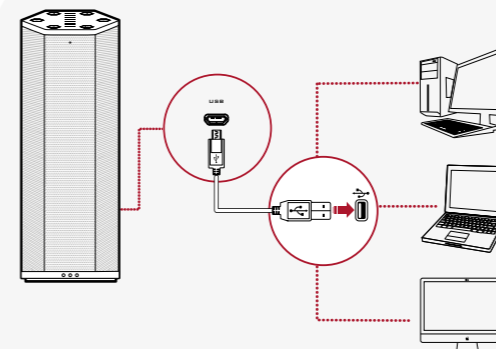

DIGITAL USB

Connect to a laptop or desktop for a fully digital USB audio and voice experience. Functions as a full-fledged high end Sound Blaster for your Mac and PC.