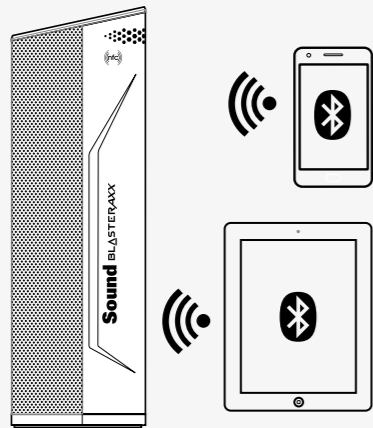

THE AXX 200: AN OVERVIEW

CONNECTIVITY

Advanced Wireless Connectivity

The advanced *Bluetooth* wireless features on the AXX 200 make connecting even easier!

NFC Technology allows for one-touch pairing. Simply tap your NFC-enabled device on the AXX 200 to instantly pair and play.

Instead of connecting to just one device, the AXX 200 can be paired to **TWO Bluetooth devices** simultaneously.

This is especially useful for users with two *Bluetooth* devices (phones and tablets) in their kit.

SINGLE / DUAL BLUETOOTH CONNECTIONS