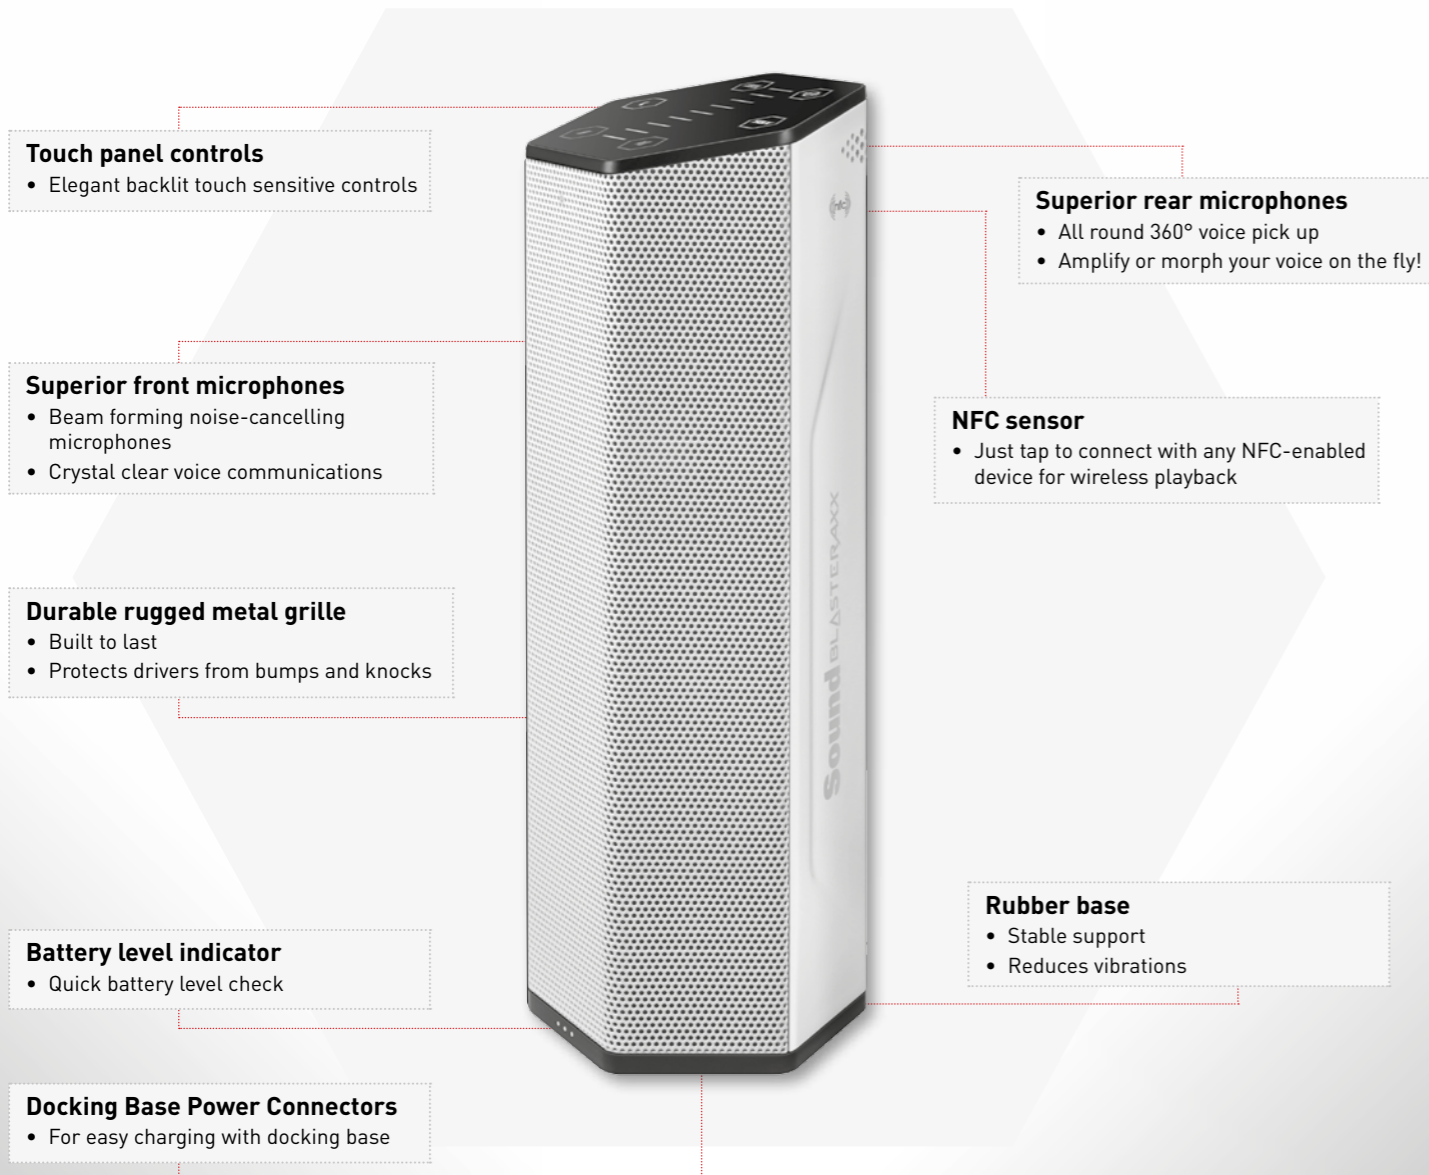

A POWERFUL WIRELESS SOUND SYSTEM

ENHANCED BY THE INTELLIGENCE
OF SOUND BLASTER,
ARMED WITH AN ARSENAL OF COOL FEATURES.

IMAGINE a speaker so intelligent that it allows you to enhance your audio in any way you desire.

IMAGINE NO MORE...

INTRODUCING THE MASTER OF ALL TRADES...

Sound BlasterAxx AXX 200

THE PERFECT INTELLIGENT COMPANION FOR YOUR SMART MOBILE DEVICES.

THE AXX 200: AN OVERVIEW

The Sound BlasterAxx AXX 200 is a sound system that stands above the rest in appearance, in features, as well as in performance. It is the amalgamation of the SB-Axx1™ quad-core processor, a Bluetooth wireless speaker, an SD Card-based MP3 player and voice recorder, and a high-quality teleconferencing quad microphone array in one elegant design. Its rugged hexagonal tower design with backlit capacitive touch controls combines durability with elegance, while the SB-Axx1™ processor is the intelligence within that delivers the best-in-class audio playback for your music, movies, games, and loud and clear voice communications.

Here's what makes up a Sound BlasterAxx AXX 200.

ID & FEATURES

ID & FEATURES: BACK

ID & FEATURES: TOP

* For iPhone4S and above and certain Android/Windows phones only.

TECHNOLOGY INSIDE

The Sound BlasterAxx AXX 200 may look like a regular wireless speaker, but its built-in SB-Axx1™ quad-core processor makes it a full-fledged Sound Blaster sound card. The powerful, flexible and programmable processor, along with our legendary Sound Blaster technologies, allows the AXX 200 to deliver amazingly enhanced audio **PLAYBACK** and optimum quality **VOICE** transmission – the two fundamentals of communication.