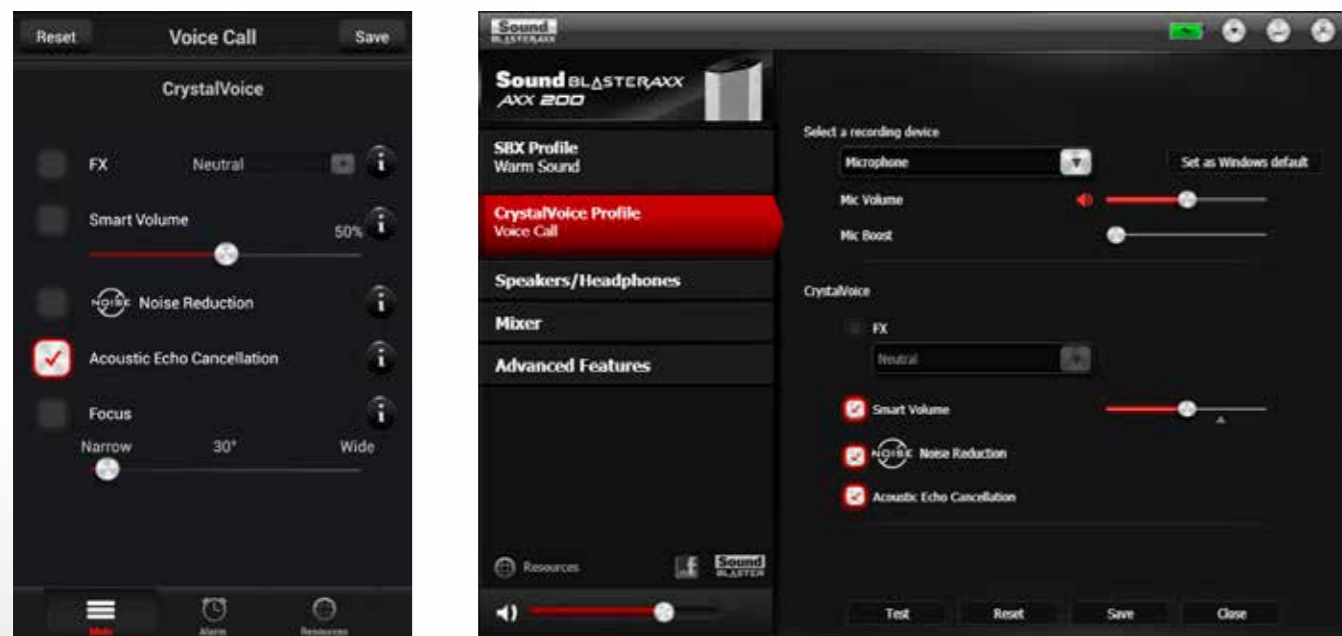

In the SBX Profile screen, tap [Edit] and then swipe to the left to view Equalizer.

For Sound BlasterAxx Control Panel

In the SBX Profile screen, click [Edit] and then click [Equalizer].

CUSTOMIZING PRE-DEFINED AUDIO PROFILES TO SUIT YOUR NEEDS

B. Voice Communication

In the **CrystalVoice Profile** screen, select a profile and click [Edit].

CrystalVoice FX – Select to choose up to 17 different VoiceFX effects.

CrystalVoice Smart Volume – Activate Smart Volume to ensure voice volume consistency, regardless of your distance from the microphones. Slide the slider to adjust the level of mic normalization.

CrystalVoice Noise Reduction – Select to reduce unwanted noise from your conversation.

CrystalVoice Acoustic Echo Cancellation – To remove echoes from conversations, enable Acoustic Echo Cancellation.

CrystalVoice Voice Focus – Enable Voice Focus to create an acoustic zone where your voice is picked up clearly while noise outside the zone is suppressed.