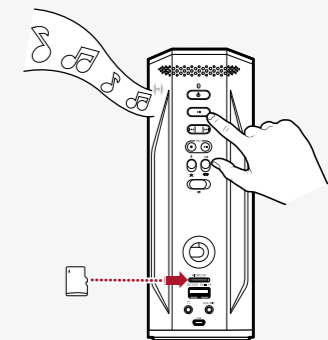

STANDALONE MODE

Functions as a standalone MP3/WMA Player. You can play all your favorite songs from an SD card continuously. Avoid the horror of a flat phone battery from using it to play music!