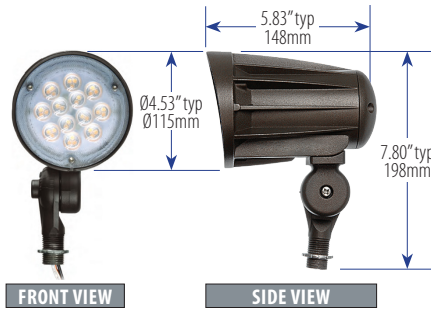

LED Outdoor Flood Luminaires – 28 & 42 Watts / Medium & Wide Beam

RFL002-28W30D-XIW-101 (Medium Beam)
RFL002-28W60D-XIW-101 (Wide Beam)

	28W30D	28W60D
Input Power	28 Watts	
Input Voltage	100~277VAC (Tested @ 120VAC)	
Input Current	-	-
Power Factor	0.91	0.90
Max. Candela	- cd	- cd
Total Lumens	3200 lm	
Efficacy	114.3 lm/W	
Emitted Color	Warm White	Warm White
Color Temperature	3000K	3000K
CRI	80	
Illumination Angle	30°	60°
Oper. Temperature	-4°F ~+104°F / -20°C ~+40°C	
Heatsink	ADC12 Aluminum	
Housing	SUS Back Plate, Outdoor Powder Coating, Bronze Color	
Lens	Fire-Resistant Polycarbonate, Anti-UV, High Transmittance	
Protection Rating	IP65	
Dimensions (typ)	L5.83 x WØ4.53 x H7.80 inch L148 x WØ115 x H198 mm	
Weight	2.18 lbs / 0.99 kg	
UL/cUL Listing	E352127 (TLFLG28XYZZ)	

28 Watts, Replaces MH Lamps up to 100W