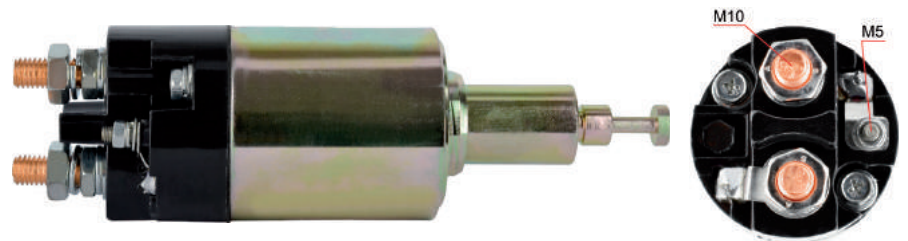

PART NAME	SOLENOID
PART NUMBER	243704301
USED IN	
243708601; 243708602; 243708604; 243708606; 243708607; 243708609; 243708610; 243708611; 243708612; 243708613; 243708614; 243708615; 243708616; 243708617; 243708618; 243708619; 243708620; 243708621; 243708622; 243708623; 243708624; 243708625; 243708626; 243708628; 243708630; 243708632; 243708633; 243708634; 243708636; 243708637; 243708638; 243708639; 243708640; 243708641; 243708642; 243708643; 243708644; 243708646; 243708647; 243708648; 243708649; 243708650; 243708654; 243708657; 243708661; 243708662; 243708663; 243708664; 243708665; 243708666; 243708667; 243708668; 243708669; 243708670