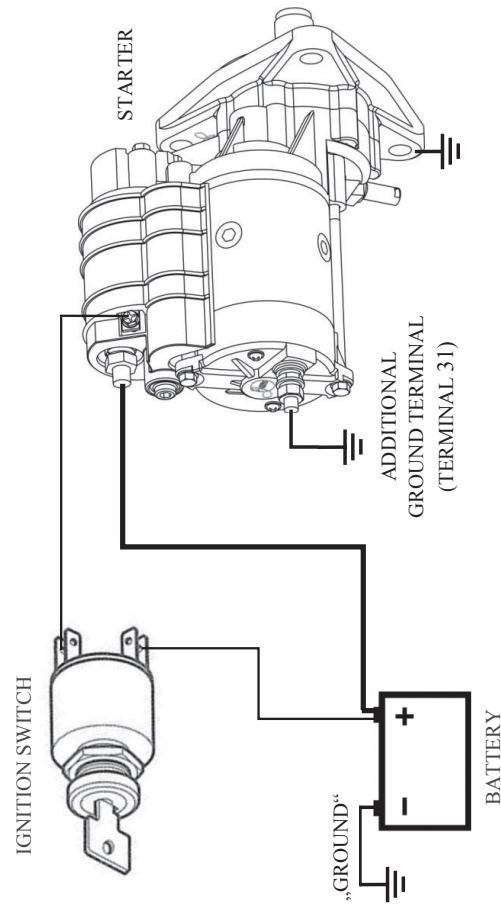

Starter's connection scheme with additional ground terminal connection (with terminal 31).

Note: Mostly negative or ground terminal is connected to a frame of vehicle. In that case, if negative signal is too weak for a starter from vehicle engine or frame, there is a possibility to connect negative terminal directly from battery to the starter's additional ground terminal (terminal 31).