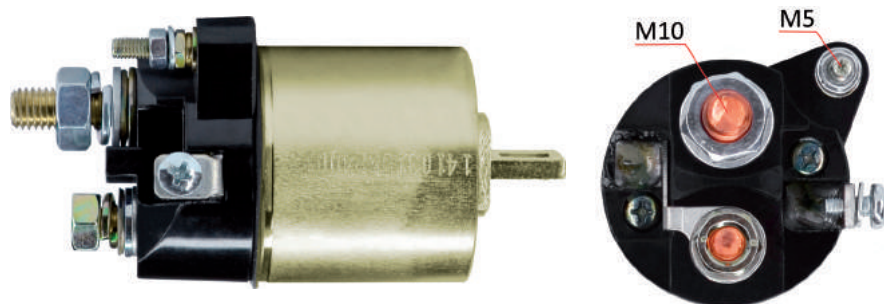

PART NAME	SOLENOID
PART NUMBER	123704503
USED IN	
123708504; 123708505; 123708506; 123708507; 123708508; 123708512; 123708516; 123708519; 123708520; 123708521; 123708522; 123708529; 123708531; 123708537; 123708538; 123708539; 123708547; 123708548; 123708549; 123708555