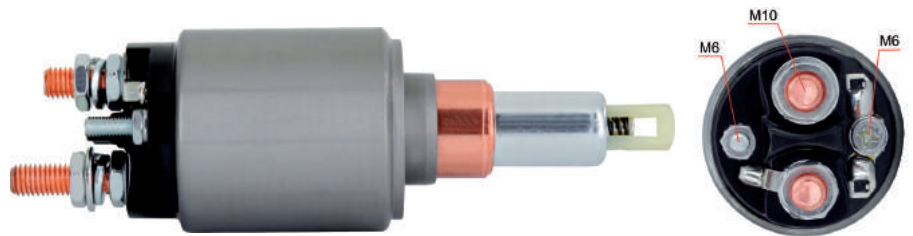

PART NAME	SOLENOID
PART NUMBER	243704801
USED IN	
243708828; 243708835; 243708854; 243708860