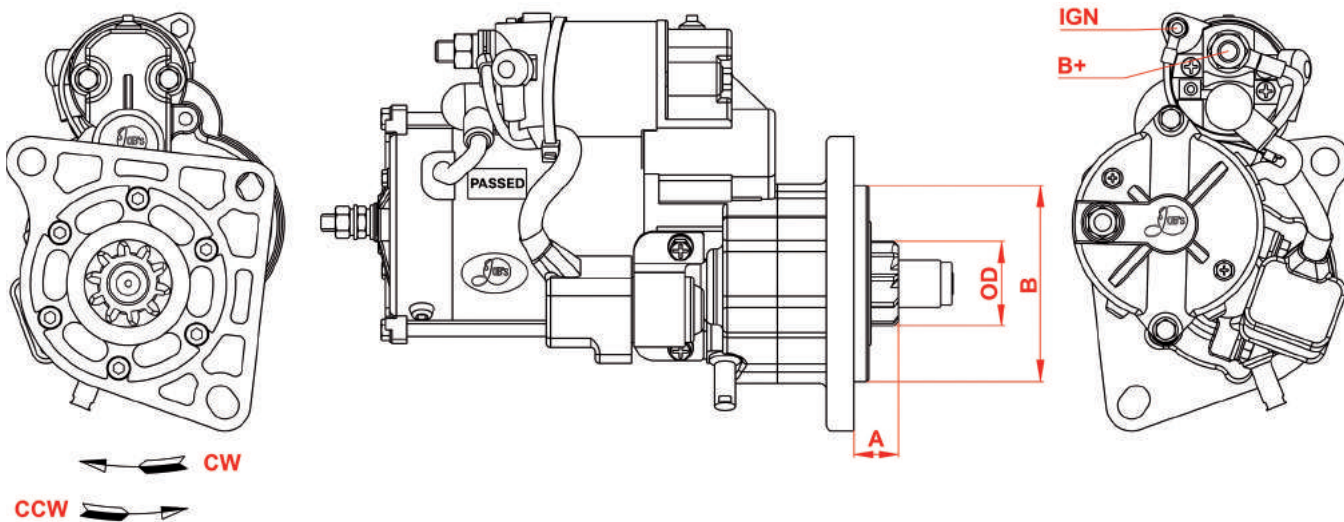

12V 2,7kW series Offset Gear Reduction starters

Starter's specifications

Voltage (V)	12
Power (kW)	2,7
Type	OSGR (Offset Gear Reduction)
Yoke diameter (mm)	92,5

Engine data

Number of cylinders	up to 4
Displacement (l)	up to 4,5