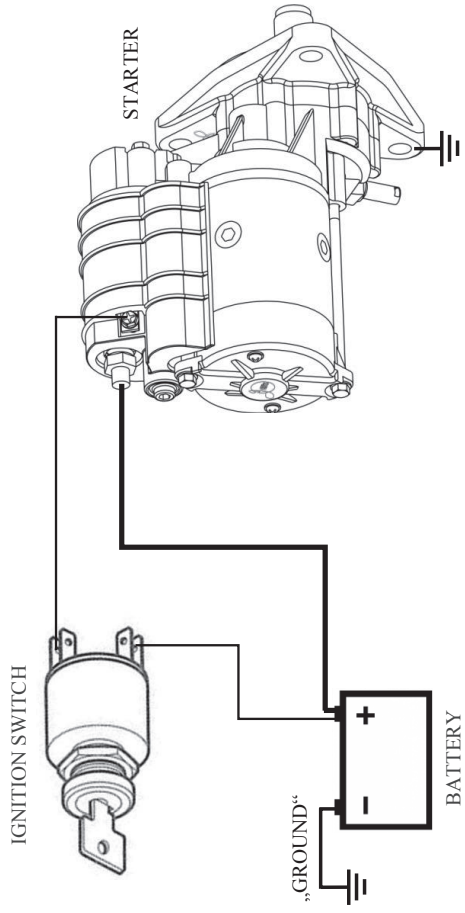

Starter's connection scheme with additional ground terminal connection (with terminal 31).

Starter's connection scheme without additional ground terminal connection (without terminal 31).