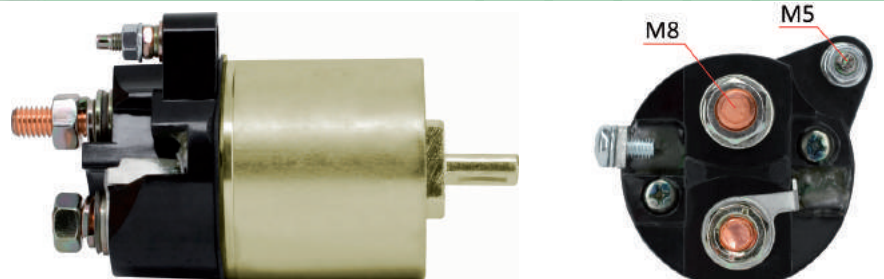

PART NAME	SOLENOID
PART NUMBER	123704504
USED IN	
123708517; 123708528; 123708540; 123708542; 123708550