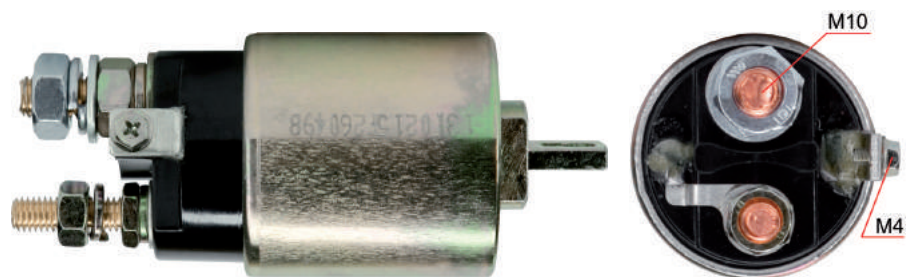

PART NAME	SOLENOID
PART NUMBER	123704102
USED IN	
123708102; 123708103; 123708105; 123708108; 123708109; 123708111; 123708114; 123708115; 123708116; 123708118; 123708119; 123708122; 123708123; 123708124; 123708129; 123708133; 123708134; 123708135; 123708137; 123708139; 123708140; 123708146; 123708150; 123708151; 123708152; 123708156; 123708157; 123708159; 123708161; 123708165; 123708167; 123708172; 123708175; 123708179; 123708184; 123708186; 123708203; 123708212; 123708219; 123708240; 123708246; 123708247; 123708280; 123708281