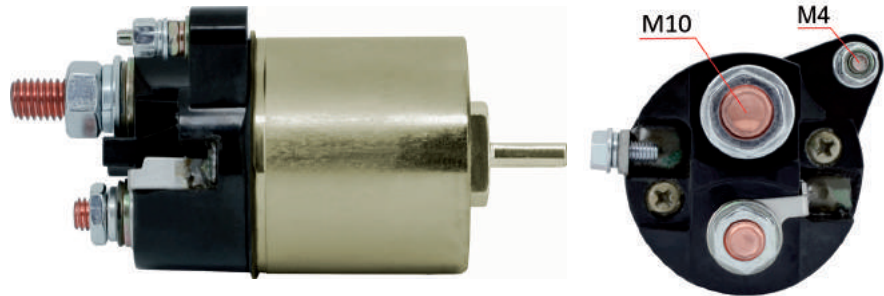

PART NAME	SOLENOID
PART NUMBER	123704501
USED IN	
123708501; 123708502; 123708503; 123708509; 123708510; 123708511; 123708513; 123708514; 123708518; 123708523; 123708524; 123708526; 123708527; 123708532; 123708534; 123708541; 123708552; 123708554