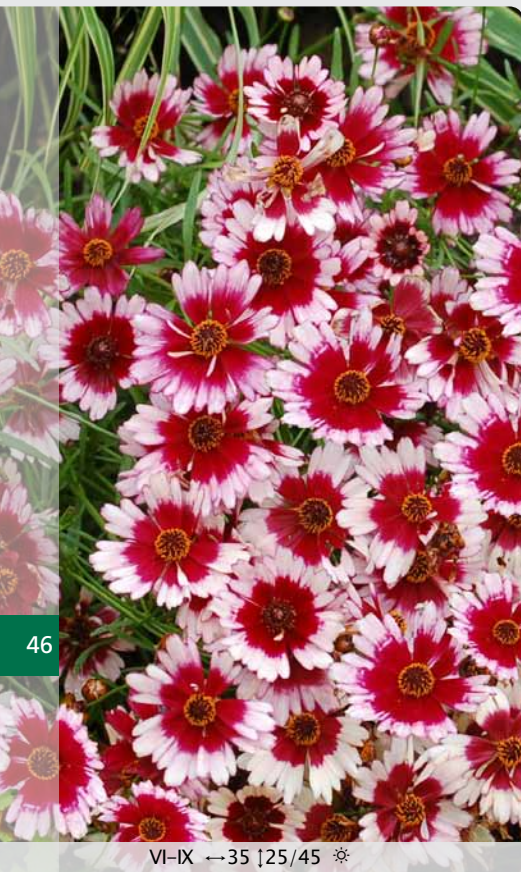

PUNCH™

VI-IX ↔35 |25/45 ☼

72329 FRUIT PUNCH™
Coreopsis x hybrida