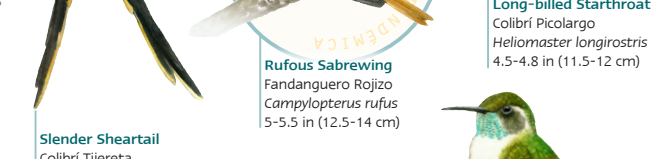

Russet-crowned Motmot
 Momoto Corona Café
Momotus mexicanus
 12-14 in (30.5-35.5 cm)

Violet Sabrewing
 Fandanguero Morado
Campylopterus hemileucurus
 5.5-6 in (14-15 cm)

Azure-crowned Hummingbird
 Colibrí Corona Azul
Amazilia cyanocephala
 4.4-5 in (10-11.5 cm)

Plain-Capped Starthroat
 Colibrí Corona Oscura
Heliomaster constantii
 4.7-5 in (12-13 cm)

Long-billed Starthroat
 Colibrí Picolargo
Heliomaster longirostris
 4.5-4.8 in (11.5-12 cm)

Slender Sheartail
 Colibrí Tijereta
Doricha enicura
 4.3-5 in (11-12.5 cm)