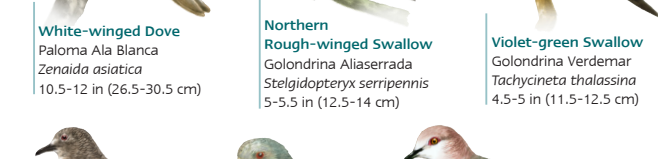

Collared Aracari
 Arasari de Collar
Pteroglossus torquatus
 15-17 in (38-43 cm)

Vaux's Swift
 Vencejo de Vaux
Chaetura vauxi
 4-4.5 in (10-11.5 cm)

White-collared Swift
 Vencejo Cuello Blanco
Streptoprocne zonaris
 8-8.5 in (20.5-21.5 cm)

White-winged Dove
 Paloma Ala Blanca
Zenaida asiatica
 10.5-12 in (26.5-30.5 cm)

Northern Rough-winged Swallow
 Golondrina Aliaserrada
Stelgidopteryx serripennis
 5-5.5 in (12.5-14 cm)

Inca Dove
 Tórtola Collilarga
Columbina inca
 8-9 in (20.5-23 cm)