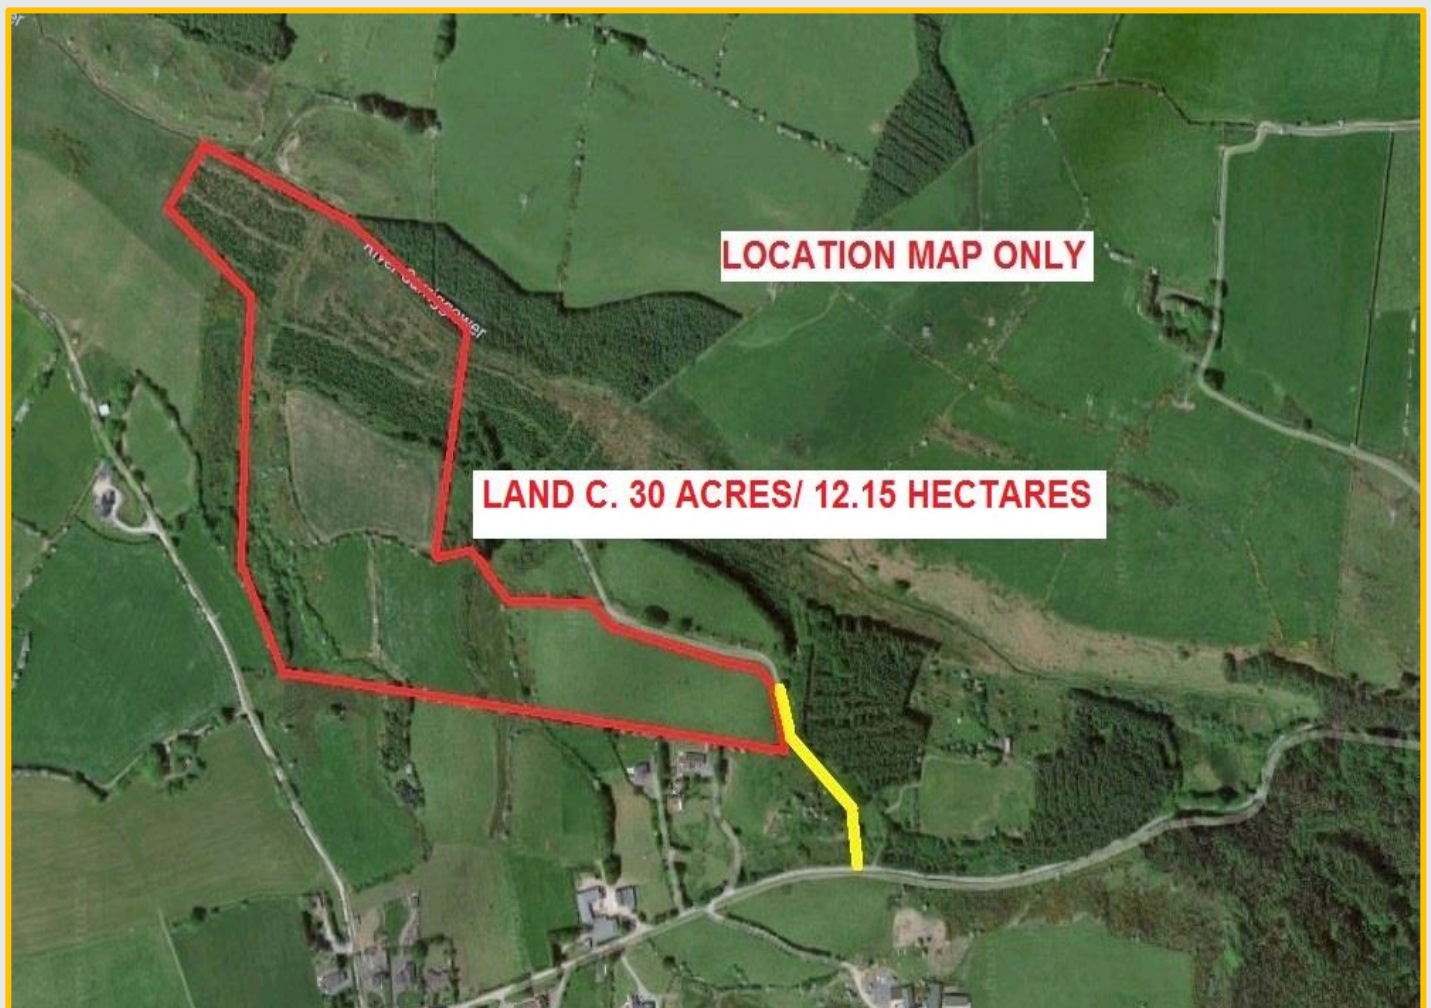

LOCATION:

Situated in the beautiful Wicklow Countryside near the picturesque village of Donard in an area of outstanding beauty and nestled into the foothills of the Wicklow Mountains yet within easy commuting distance of Dublin and surrounds. Donard Village offers a host of amenities including shop, pub, school and church with a variety of sporting facilities on your doorstep and many walks close by. The towns of Baltinglass and Blessington are within easy reach. Donard 3.3 km Baltinglass 16 km, Dublin 45 km.

DESCRIPTION:

Land c.30 acres/12.15 hectares laid out in small divisions ranging in quality from good quality grazing & tillage land to some forestry plantation and poor quality lands. Access to the property is via a shared driveway off the Donard Glen Road.

PRICE REGION: €139,000