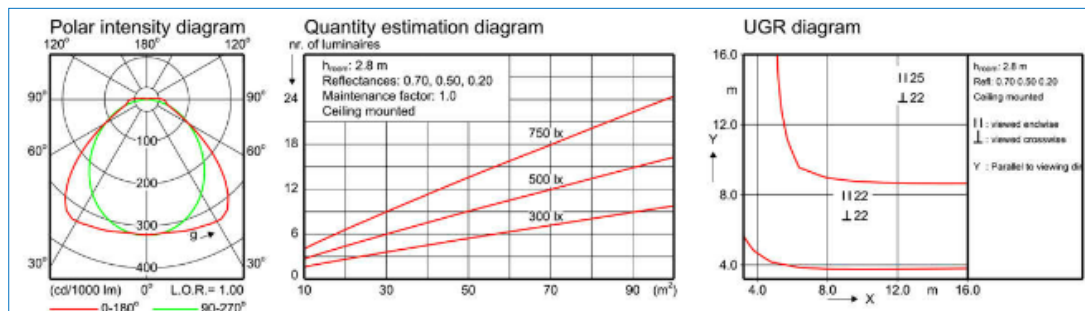

Art.Nr.:	Bezeichnung	Preis
PHI840459	Philips WT120C LED18S/840 PSU L600, 19W, 1800lm, 4000K (1)	99,90 €
PHI840466	Philips WT120C LED22S/840 PSU L1200, 23W, 2200lm, 4000K (2)	121,95 €
PHI840480	Philips WT120C LED40S/840 PSU L1200, 41W, 4000lm, 4000K (2)	133,50 €
PHI840473	Philips WT120C LED34S/840 PSU L1500, 28W, 3400lm, 4000K (3)	169,50 €
PHI840497	Philips WT120C LED60S/840 PSU L1500, 57W, 6000lm, 4000K (3)	177,50 €