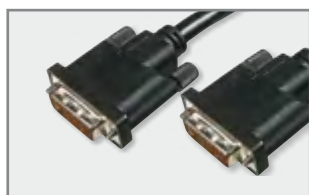

DVI

DVI (24+1), 2x ferrit M/M