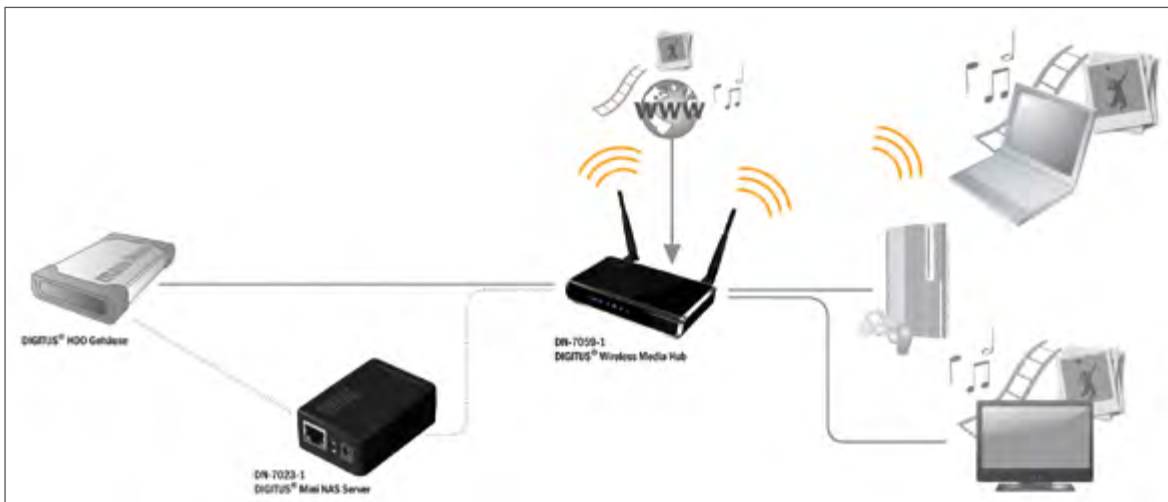

DIGITUS® Mini NAS-Server für externe USB-Festplatten

- Der kompakte und energieeffiziente NAS-Server für den gemeinsamen Dateizugriff über das Netzwerk!
- Ermöglicht einfache Speicherung, Austausch und Sicherung von Daten im gesamten Netzwerk
- NAS-Funktion (Network Attached Storage) zur Freigabe der Festplatte im lokalen Netzwerk oder Internet

DIGITUS® Mini NAS Server for external USB HDD

- The compact and energy efficient NAS Server for sharing your files on the network!
- Easy provides storage space for expansion, sharing and backup to the whole network
- NAS function (Network Attached Storage) to provide centralized data access and storage to the network

Technical Features

- The mini NAS Server enables USB 2.0 HDDs to access the network
- NAS function (Network Attached Storage) to provide centralized data access and storage to the network
- Easy provides storage space for expansion, sharing and backup to the whole network
- RJ45 network connector for Fast Ethernet 10/100 Mbps
- Samba and FTP Server for easy file access
- BitTorrent Server for automatic downloads, even when the computer is switched off
- Easy access of photos, movies or music over iTunes, Xbox 360 and Playstation 3
- Energy consumption 2.5 Watt
- Supports Windows 8, 7, Vista, XP, Mac OS X and Linux