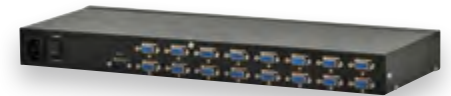

DIGITUS® VGA Splitter 250 MHz, 16-Port

- Verteilt das Video-Signal auf 16 Monitore - Perfekt z.B. für Schulungen, Messeveranstaltungen und Werbung!
- Videoeingang und -ausgänge: HD DSUB, 15-pin, Buchsen
- Max. Übertragungsdistanz: 75 m

Technical Features

- Enables to split a video-signal from a PC onto 16 monitors, or other video output devices
- Video bandwidth: 250MHz
- Max. resolution: 1920 x 1080p @60 Hz
- Max. transmission distance: 75 m
- Cascadable (max. 64 Units)
- Metal housing for better EMI shielding

DIGITUS® VGA Splitter 250 MHz, 16 Port

- Provides simultaneous display on 16 different monitors - Perfect for classrooms, tradeshows, or in-store displays!
- Video IN/OUT: HD DSUB, 15-pin, jacks
- Max. transmission distance: 75 m

- DDC, DDC2, DDC2B support
- Video IN/OUT: HD DSUB, 15-pin, jacks