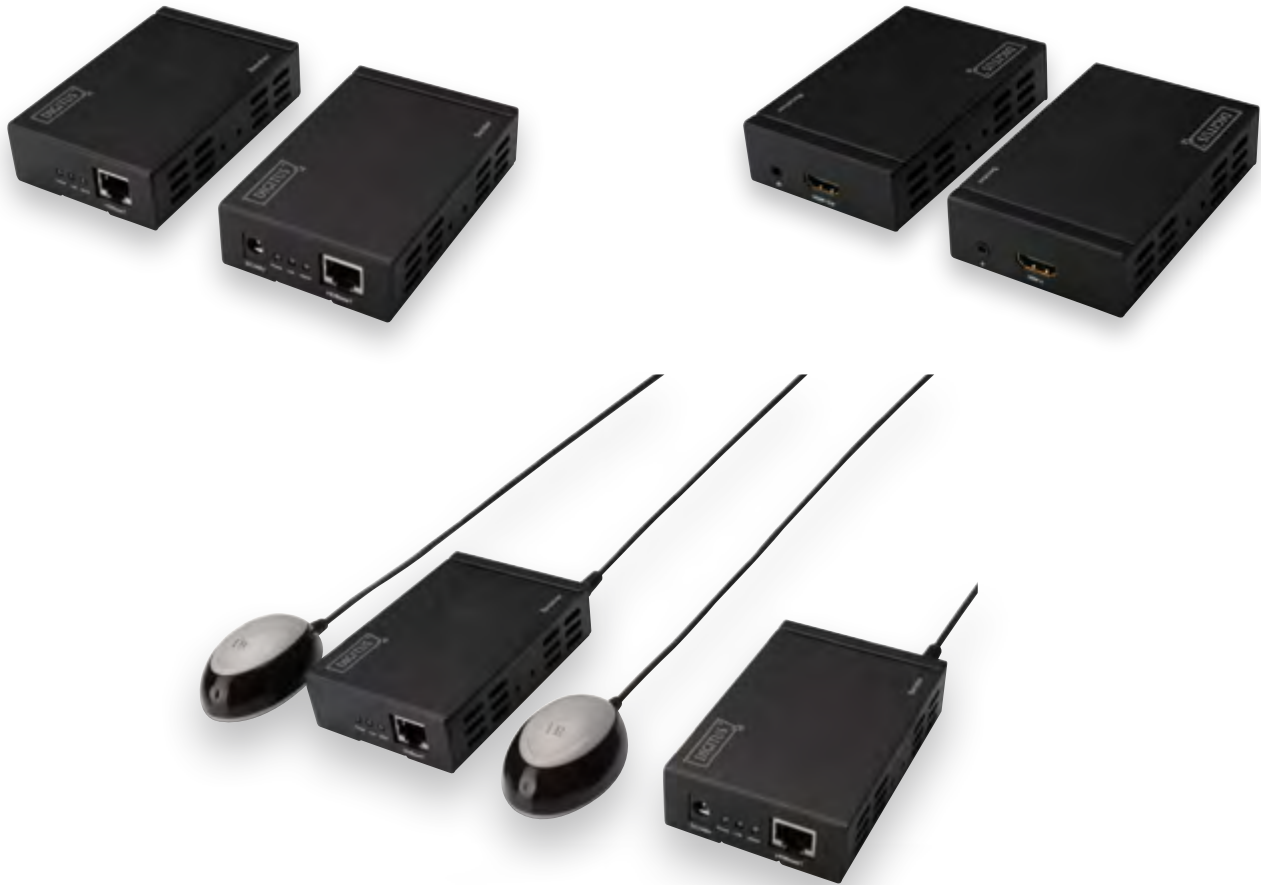

Technical Features

- CAT 5 HDMI extender consisting of transmitter and receiver unit
- Video resolution up to 1080p (Full HD)
- Integrated bidirectional IR-Interface - Easy control of the input source with a remote control
- Supports 3D
- Bandwidth 165MHz/1.65Gbps per channel (4.95Gbps all channel)
- CAT 5e/6 - Follow the standard of IEEE-568B
- Operating temperature: 0 to 55°C

**DIGITUS® HDMI HDBaseT Video Extender mit PoE und 4K Funktion**

- **Verlängert 4K-Videoinhalte bis zu 60 Meter**
- **Verlängert unkomprimierte Videosignale bis zu 100 Meter - ohne Datenverlust**
- **Optionale Unterstützung für eine Infrarot-Fernbedienung (IR)-Steuerung**

**DIGITUS® HDMI HDBaseT Video Extender with PoE and 4K function**

- **Extend a 4K video content up to 60 meters**
- **Extend uncompressed video signals up to 100 meter - without data loss**
- **Optional support for Infrared Remote (IR) control**

Technical Features

- Extends the max. length of HDMI cable up to 100 m (Full HD) by using a simple network cable between a transmitter and a receiver unit.
- Extend a 4K video content up to 60 m
- CAT5 HDMI extender consisting of transmitter and receiver unit
- Supports resolutions up to 4K
- Extend uncompressed video signals up to 100 m - without data loss
- Supports PoE function - no power supply needed for the receiver unit
- Optional support for infrared remote (IR) control
- Deep Color 12bit per channel (36bit all channel)
- Bandwidth 340MHz/3.4Gbps per channel (10.2Gbps all channel)
- HDCP pass through
- 3D pass through
- CEC pass through
- Supports uncompressed audio such as LPCM
- Supports compressed audio such as DTS Digital, Dolby Digital (including DTS-HD and Dolby True HD)
- Powered from a single power supply
- Follow the standard of IEEE-568B