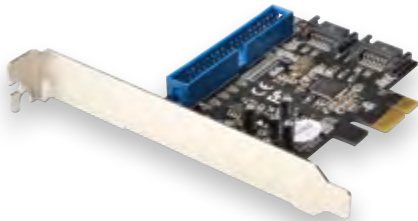

#### Technical Features

- 2 x internal SATA III ports
- 1 x internal parallel ATA port - supports up to UDMA-6 transfer mode, ATA and ATAPI
- Chipset: Marvell 88SE9128
- Compliant with PCI-Express Specification v2.0 and backward compatible with PCI-Express 1.x
- Compliant with Serial ATA Specification 3.0
- Supports communication speeds of 6Gbps, 3Gbps and 1.5Gbps