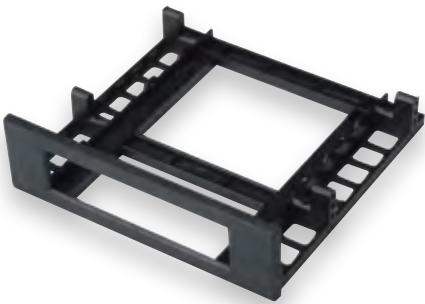

DIGITUS® Floppy Disk Einbaurahmen

- Dient zum Einbau von Diskettenlaufwerken – liest Ihre älteren Speichermedien
- Montagezubehör ermöglicht einfache Installation

Technical Features

- To install floppy drives in CD/DVD bays
- Robust plastic frame, screws included in delivery

DIGITUS® Floppy Disk Mounting Frame

- For installing floppy drives – reads your older storage media
- Mounting accessories allow easy installation

- Color: Black
- Mounting frame, plastic

A-90179-P BL 111894 | Mounting Frame, Plastic, black