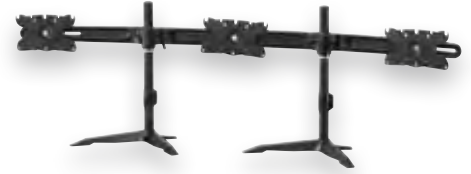

DIGITUS® 3-Fach Monitorständer

- **Optimaler Halt für bis zu 3 Monitore mit 66 - 81 cm (26"- 32")**
- **Hält bis zu 8 kg (pro Gelenk) Belastung aus, dank stabilem Standfuß**
- **Hoher Neigungswinkel und Höhenverstellbarkeit ermöglichen flexibles Arbeiten**

DIGITUS® Triple Monitor Stand

- **Optimal support for up to three monitors measuring 66 - 81 cm (26" to 32")**
- **Supports a maximum weight of up to 8 kg (per arm) thanks to a sturdy base stand**
- **Higher inclination angle and height adjustability enable you to work flexibly**

Technical Features

- Supports VESA standards: 200 x 100 mm/100 x 100 mm/75 x 75 mm
- Swivel angle: +/-15°
- Inclination angle: +/-15°
- 360° rotatable
- Screw type: M4
- Material: Aluminium / Grey
- Dimensions: 13.5 x 50.4 x 169.6 cm
- Weight: 6.2 kg
- Color: Black