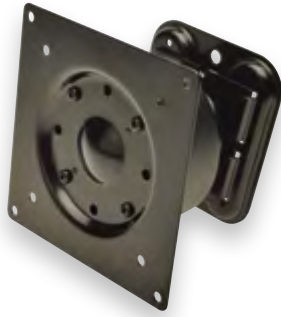

DIGITUS® Wandbefestigung für TFT Displays

- Für Monitore bis zu 69 cm (27")
- Unterstützt VESA Standard - Maße (75 x 75mm und 100 x 100mm)
- Eigengewicht: 0.8 kg
- Gesamtlänge: 80 mm
- Maximale Belastbarkeit: 15 kg
- Monitor drehbar um: 180°

DIGITUS® Wall mount for TFT displays

- For Monitors up to 69 cm (27")
- Supports VESA standard dimensions (75 x 75 mm and 100 x 100 mm)
- Net weight: 0.8kg
- Overall length: 80 mm
- Max. load capacity: 15 kg
- Monitor can be turned: 180°

Technical Features

- Supports VESA standard dimensions (75 x 75 mm and 100 x 100 mm)
- Net weight: 0.8 kg
- Overall length: 80 mm
- Max. load capacity: 15kg
- Monitor can be turned: 180°

DA-90307 239376 | Wall Mount for TFT Displays