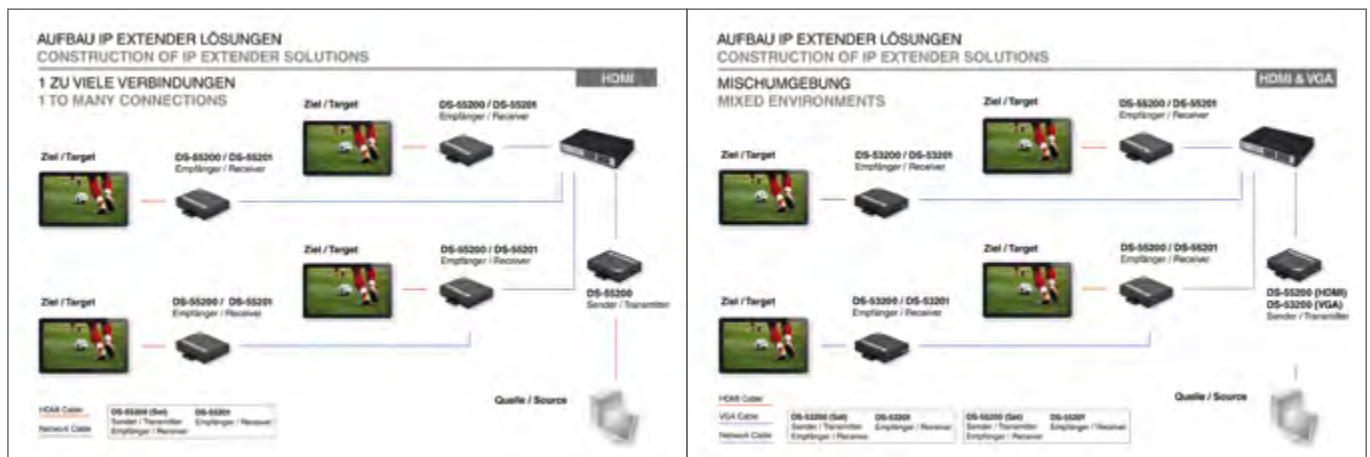

DIGITUS® HDMI über IP Extender (Set)

- Erweitert das HDMI-Signal über CAT 5 oder die bestehende Netzwerkinfrastruktur
- Mischbetrieb mit VGA / DisplayPort Sender / Empfänger möglich
- 1080p Full HD Unterstützung

DIGITUS® HDMI over IP Extender (Set)

- Extend HDMI signal over CAT 5 or the existing network infrastructure
- Mixed environment with VGA / DisplayPort transmitter / receiver
- Supports 1080p Full HD

Technical Features

- HDMI transmitter / receiver set
- Easy installation with inexpensive CAT 5/6 cables
- Network infrastructure used for signal transmission
- Each pair (transmitter & receiver) extends the signal up to 100 m (330 feet)
- Supports 1080p Full HD
- HDTV compatible (720p, 1080i, 1080p)
- Supports stereo 2.0
- Cascade-chainable receiver up to 10 layers

- Console connection (RS-232 port) for remote management
- Optional support for infrared remote (IR) control
- HDMI interface for local live view
- Rack mountable
- Dimensions (LxWxH): 115 x 91 x 28 mm
- Weight: 340 g (transmitter), 380 g (receiver)
- Operating temperature: 0 to 50 °C