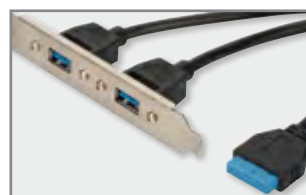

2x Type A-2x10pin IDC F/F

Type	Art. No.	EAN	Name	Length
USB 3.0	DK-300116-010-S	4016032335009	USB 3.0 Connection Cable, type A - micro B M/M, USB 3.0 conform,UL, bl	1,0 m
	DK-300116-018-S	4016032335023	USB 3.0 Connection Cable, type A - micro B M/M, USB 3.0 conform,UL, bl	1,8 m
	DK-300203-018-S	4016032310570	USB 3.0 Extension Cable, type A M/F, USB 3.0 conform,UL, bl	1,8 m
	DK-300203-030-S	4016032310587	USB 3.0 Extension Cable, type A M/F, USB 3.0 conform,UL, bl	3,0 m
	DK-300203-050-S	4016032310594	USB 3.0 Extension Cable, type A M/F, USB 3.0 conform,UL, bl	5,0 m