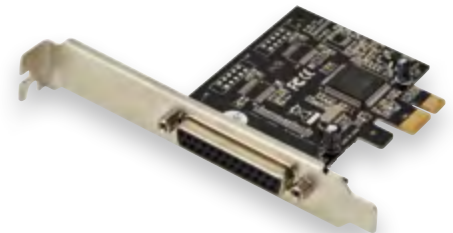

DIGITUS® 1-Port Parallel Interface Card, PCI Express

- Supports standard parallel port (SPP), enhanced parallel port (EPP) & enhanced capability port (ECP)
- Data transfer rate up to 2.5 Mbps
- Inkl. low profile bracket

- Incl. low profile bracket
- Operating temperature: 0°C - 70°C
- Operating humidity: 25% - 65% RH (non-condensing)
- Supports Windows 8, 7, Vista and XP