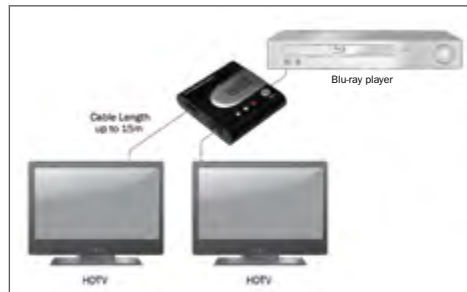

DIGITUS® HDMI Pocket Video Splitter, 2-Port

- Einer der kleinsten HDMI Video Splitter! Gibt ein Videosignal gleichzeitig auf zwei verschiedenen HDTV Bildschirmen wieder!
- Geeignet für Distanzen bis 15 m
- High Speed HDMI und HDCP kompatibel
- Kompatibel mit HDTV 480i, 480p, 720i, 720p, 1080i und 1080p

Technical Features

- 1 input, 2 outputs
- Easy to install and simple to operate
- Supports a distance of up to 15 m
- Compatible with HDTV 480i, 480p, 720i, 720p, 1080i and 1080p

DIGITUS® HDMI Pocket Video Splitter, 2 Port

- One of the smallest HDMI Video Splitter! Display one video signal on two different HDTV monitors!
- Supports a distance of up to 15m
- High Speed HDMI and HDCP compatible
- Compatible with HDTV 480i, 480p, 720i, 720p, 1080i and 1080p

- Supports 3D all format, including 1080p @ 23.98/24 Hz, 720p @ 59.94/60 Hz/50 Hz
- Supports VGA, SVGA, XGA and UXGA
- High Speed HDMI and HDCP compatible
- Operation pixel frequency range: 25-225 MHz