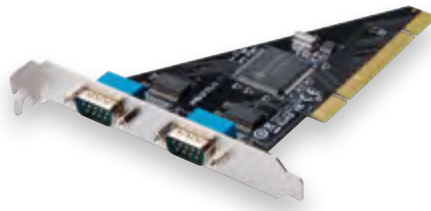

DIGITUS® 2-Port Serielle Schnittstellenkarte, PCI

DIGITUS® 2-Port Serial Interface Card, PCI

- Übertragungsraten von bis zu 115.200 bps
- Kompatibel mit der 16C950 UART Spezifikation
- I/O Adresse und IR-Zuweisung über BIOS

- Transfer rates of up to 115,200 bps
- Compatible with the 16C950 UART specification
- I/O address and IR allocation through the BIOS

Technical Features

- 2 x DSUB 9, serial ports, male
- Chipset: 4037T-SUN1989 IC
- Data transfer rate up to 115,2Kbps
- Universal PCI interface 3.3V & 5V, 32-bit/64-bit
- Compliant with PCI 33MHz, ver. 3.0/2.3/2.2/2.1 specification
- Compliant with 16C950UART specification

- 128-bytes onboard FIFO buffer
- On-chip hardware autoflow control to guarantee no data loss
- Plug and play, I/O address and IRQ assigned by BIOS
- Operating systems supported: Windows, Linux and DOS

DS-33001-1 292999 | PCI, Serial Interface Card, 2x DSUB 9