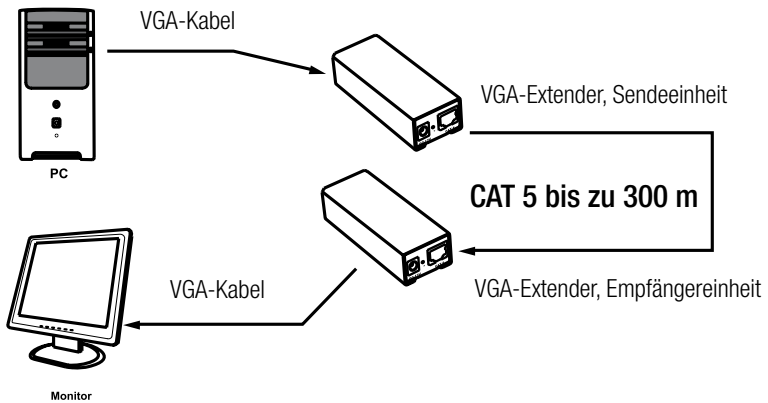

#### Technical Features

- Cable lengths up to 300 m with CAT 5 UTP cables (when using CAT5 Reach)
- Supports stereo audio extension
- High resolution possible up to 1920 x 1200 pixels
- Dimensions (LxWxH): 110 x 75 x 25 mm
- Power input: 5 V @ 2 A, max. 5 W

### DIGITUS® VGA UTP Extender, Receiver Unit

- High resolution possible up to 1920 x 1200 pixels

DS-53450 361985 | VGA UTP Extender, Receiver Unit

**DIGITUS® VGA UTP Extender Set**

- Bietet einfache und schnelle Verteilung für VGA-Videosignale bis zu einer Distanz von 300 m
- Hohe Auflösungen bis 1920 x 1200 Pixel möglich

**DIGITUS® VGA UTP Extender Set**

- Easy and convenient distribution for VGA signals up to 300 m
- High resolution possible up to 1920 x 1200 pixels

Technical Features

- CAT 5 VGA extender consisting of transmitter and receiver unit
- High resolution possible up to 1920 x 1200 pixels
- Supports stereo audio extension
- Dimensions (LxWxH): 110 x 75 x 25 mm
- Weight: 213 g (transmitter), 208 g (receiver)
- Power input: 5 V @ 1 A, max 5 W