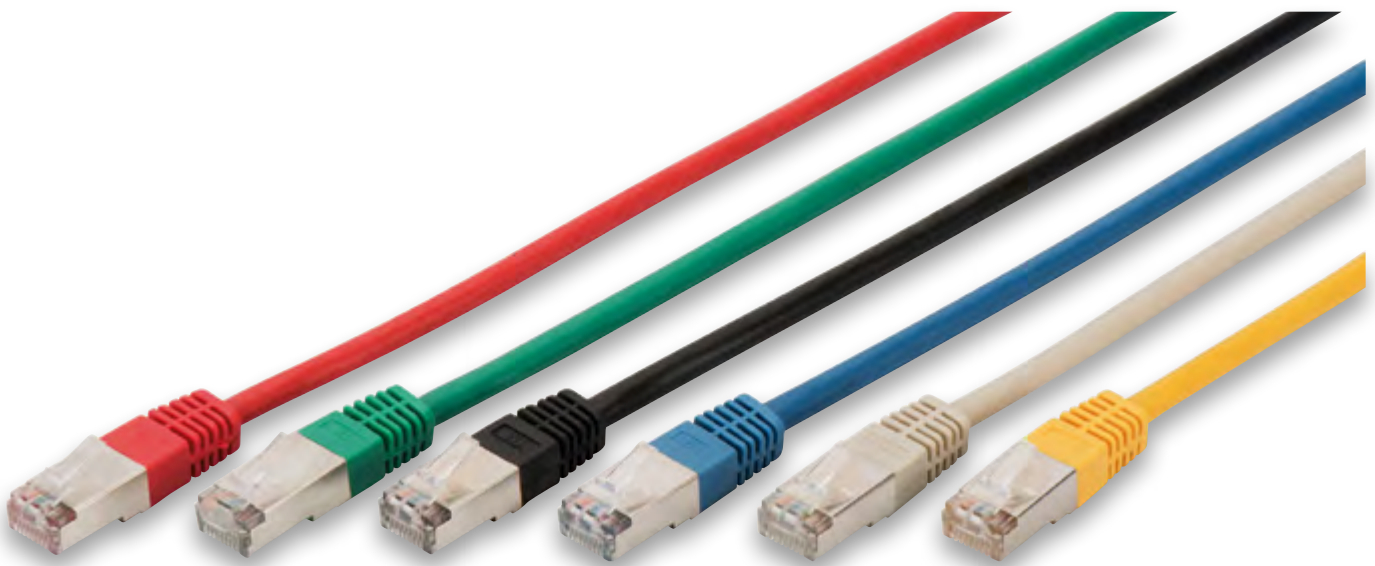

DIGITUS® CAT 5e SF-UTP Patchkabel

- PVC, AWG 26/7
- ISO/IEC 11801 & TIA/EIA 568-B
- Betriebstemperatur: -20 bis +60 °C
- Geschirmt

DIGITUS® CAT 5e SF-UTP Patch Cable

- PVC, AWG 26/7
- ISO/IEC 11801 & TIA/EIA 568-B
- Operating temperature: -20 up to +60 °C
- Shielded

Length/Color	Grey	Blue	Black	Green	Red	Yellow
0.50 m	DK-1532-005 198703	DK-1532-005/B 199618	DK-1532-005/BL 321057	DK-1532-005/G 199649	DK-1532-005/R 199625	DK-1532-005/Y 199632
1.00 m	DK-1532-010 199656	DK-1532-010/B 199731	DK-1532-010/BL 321163	DK-1532-010/G 200000	DK-1532-010/R 199816	DK-1532-010/Y 199922
2.00 m	DK-1532-020 199663	DK-1532-020/B 199748	DK-1532-020/BL 321323	DK-1532-020/G 200024	DK-1532-020/R 199823	DK-1532-020/Y 199939
3.00 m	DK-1532-030 199670	DK-1532-030/B 199755	DK-1532-030/BL 321408	DK-1532-030/G 200048	DK-1532-030/R 199830	DK-1532-030/Y 199946
5.00 m	DK-1532-050 199687	DK-1532-050/B 199762	DK-1532-050/BL 321552	DK-1532-050/G 200055	DK-1532-050/R 199847	DK-1532-050/Y 199953
10.00 m	DK-1532-100 199700	---	---	---	---	---
15.00 m	DK-1532-150 199717	---	---	---	---	---
20.00 m	DK-1532-200 199724	---	---	---	---	---
30.00 m	DK-1532-300 321378	---	---	---	---	---