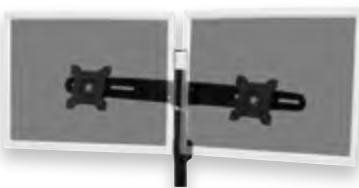

DIGITUS® Dual LCD Display Stand

- **Optimal support for up to two monitors measuring 38 - 69 cm (15" to 27")**
- **Supports a maximum weight of up to 15 kg (per arm) thanks to a sturdy base stand**
- **Higher inclination angle and height adjustability enable you to work flexibly**

- Tilt for each hinge: + / - 15°
- Dimension (W x D x H): 672 x 370 x 240 mm (26.46 x 14.57 x 9.45")
- Weight: 3.3 Kg (7.26lbs)
- Cable Management
- Screw Type: M4,M6

DA-90322 314233 | Dual LCD Display Stand up to 32"