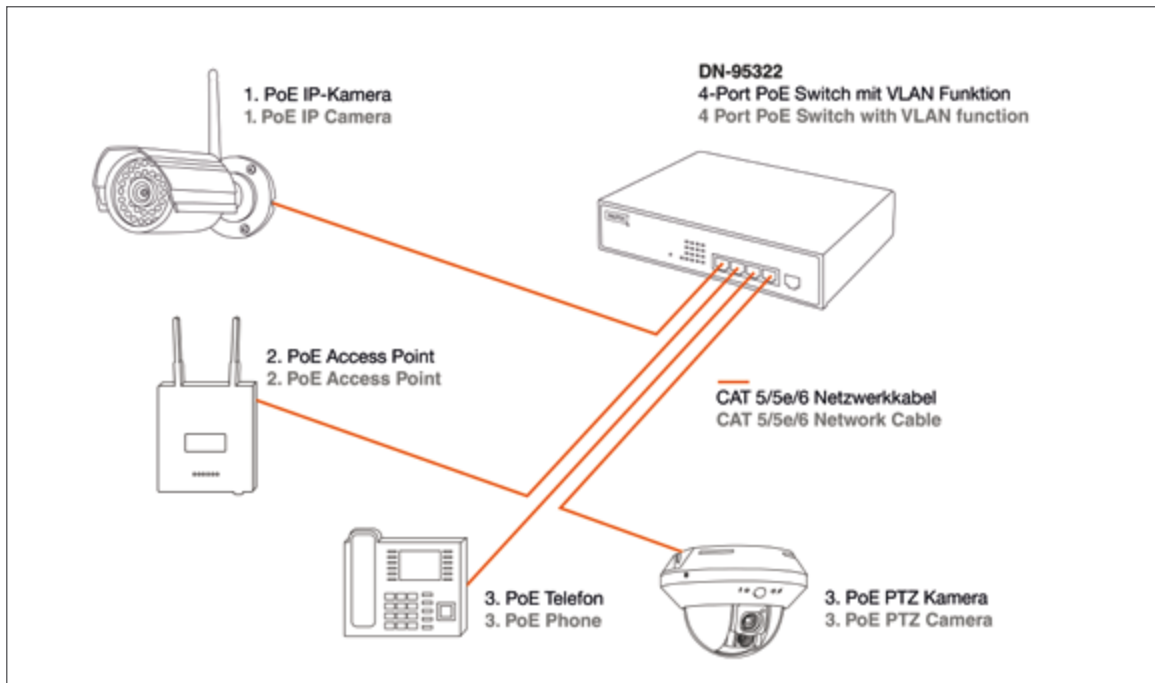

DN-95323

60 watt
PoE Power Budget

120 watt
PoE Power Budget

VLAN Function

10/100 FAST ETHERNET

PoE

CAUTION

DN-95322 365303 | 4 Port PoE Fast Ethernet Switch with VLAN configuration, 60W
DN-95323 365310 | 8 Port PoE Fast Ethernet Switch with VLAN configuration, 120W