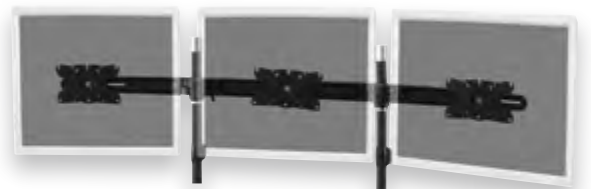

DA-90343 366430 | Triple Monitor Mounts, 26"-32", for DA-90333