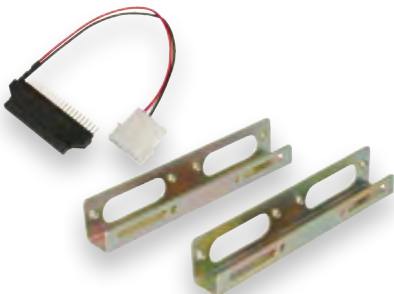

DIGITUS® HDD/SSD Einbaukit inkl. 2.5 => 3.5 Adapter

- Zur Montage von HDD-und SSD-Festplatten 2.5 in Desktop -/ Tower-Gehäusen
- Adapter für 40-poliges IDE-Kabel und Stromversorgungsadapter im Lieferumfang enthalten
- Zwei Metalleinbauwinkel, Befestigungsschrauben im Lieferumfang enthalten

Technical Features

- To install HDDs and SSDs 2.5 in drive slots 3.5
- Two metal installation brackets and screws included in delivery

DIGITUS® HDD/SSD Installation kit including 2.5 => 3.5 adapter

- For mounting HDDs and SSDs 2.5 in desktop or tower computer cases
- Adaptor for 40-pin IDE cable and power supply adaptor included in delivery
- Two metal installation brackets and screws included in delivery

- Adaptor for 40-pin IDE cable and power supply adaptor included in delivery
- HDD and SSD installation kit 2.5=>3.5

DA-70430 170372 | HDD & SSD Installation Kit 2.5 => 3.5

A-90112 059615 | Metal Mounting Brackets, Set = 2 Pcs.