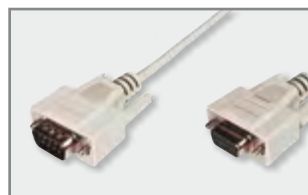

USB TYPE-C™

Type	Art. No.	EAN	Name	Length
USB TYPE-C™	DK-300136-010-S	4016032368809	USB Type-C Connection Cable, type C to A, M/M, Super Speed, UL, bl	1,0 m
	DK-300136-018-S	4016032368823	USB Type-C Connection Cable,, type C to A, M/M, High-Speed, UL, bl	1,8 m
	DK-300137-010-S	4016032368816	USB Type-C Connection Cable,, type C to micro B, M/M, Super Speed, UL, bl	1,0 m
	DK-300137-018-S	4016032368830	USB Type-C Connection Cable,, type C to micro B, M/M, High-Speed, UL, bl	1,8 m
	DK-300138-010-S	4016032368953	USB Type-C Connection Cable,, type C to C, M/M, High-Speed, UL, bl	1,0 m
	DK-300138-018-S	4016032368977	USB Type-C Connection Cable,, type C to C, M/M, High-Speed, UL, bl	1,8 m
	DK-300506-000-S	4016032370819	USB Type-C Adapter, type C to A, M/F, Super-Speed, UL, bl	-
	DK-300315-001-S	4016032368847	USB Type-C Adapter Cable, type C to A, M/F, Super Speed, UL, bl	0,15 m
	DK-300316-001-S	4016032368854	USB Type-C Adapter Cable, type C to micro B, M/F, 0,1m, High-Speed, UL, bl	0,1 m

SERIAL // SATA

D-Sub9 M/F