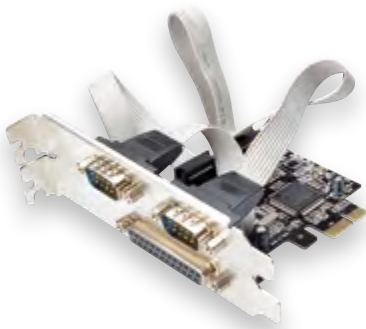

DIGITUS® PCI Express Parallel Karte, 2-/1-Port

- **Zwei serielle und eine parallele Schnittstelle zum Anschluss von Drucker, Scanner, ISDN Adapter, etc.**
- **Schneller Datentransfer von bis zu 2,3 Mbps (seriell) und 1,5 Mbps (parallel)**
- **Niedriges Profilblech auch für Computer mit geringem Platz**

DIGITUS® PCI Express Parallel Card, 2-/1 Port

- **Two serial interfaces and one parallel interface for connecting printers, scanners, ISDN adapters, and so on**
- **Fast data transfer of up to 2.3 Mbps (serial) and 1.5 Mbps (parallel)**
- **Space-saving, low-profile plate**

Technical Features

- Chipset: MCS9901
- 2x DSUB 9, serial ports, male, UART16C450/550
- 1x DSUB 25, parallel port
- Serial data transfer rate up to 2.3Mbps
- Parallel data transfer rate up to 1.5Mbps
- Supports standard parallel port (SPP), enhanced

- parallel port (EPP) & enhanced capability port (ECP)
- Compliant with PCI Express Base Specification 1.0a
- Operating temperature: 0 °C - 70 °C
- Operating humidity: 25% - 65% RH (non-condensing)
- Supports Windows 8 / 7 / Vista / XP / Server 2003

DS-30040-2 317760 | PCI Express Parallel Card, 2-/1 Port