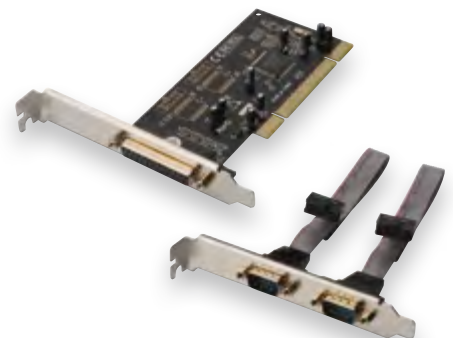

DS-33040-1 309376 | PCI, 2 Ser. / 1 Par. Interface Card