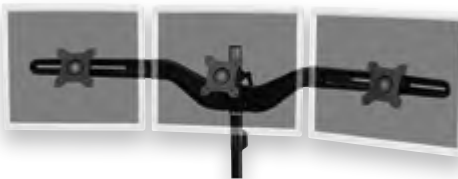

DA-90345 366447 | Triple Monitor Mount up to 32", for the DA-90315