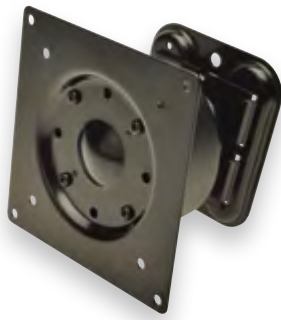

DIGITUS® Wandbefestigung für TFT Displays

- Für Monitore bis zu 69 cm (27")
- Unterstützt VESA Standard - Maße (75 x 75mm und 100 x 100mm)
- Eigengewicht: 0.8 kg
- Gesamtlänge: 80 mm
- Maximale Belastbarkeit: 15 kg
- Monitor drehbar um: 180°

DIGITUS® Wall mount for TFT displays

- For Monitors up to 69 cm (27")
- Supports VESA standard dimensions (75 x 75 mm and 100 x 100 mm)
- Net weight: 0.8kg
- Overall length: 80 mm
- Max. load capacity: 15 kg
- Monitor can be turned: 180°

Technical Features

- Supports VESA standard dimensions (75 x 75 mm and 100 x 100 mm)
- Net weight: 0.8 kg
- Overall length: 80 mm
- Max. load capacity: 15 kg
- Monitor can be turned: 180°

DA-90307 239376 | Wall Mount for TFT Displays