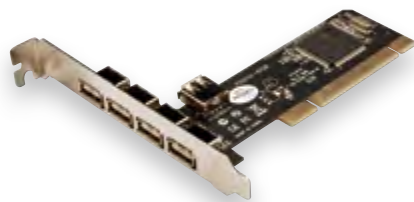

DIGITUS® USB 2.0, PCI-Card

- Die einfache und schnelle Möglichkeit Ihren Computer mit zusätzlichen USB-Ports auszurüsten
- USB High-Speed (480Mbps), Full-Speed (12Mbps) und Low-Speed (1.5Mbps) Datentransfermodi werden unterstützt
- 4 x externe USB 2.0 Typ A/Buchse (480Mbps)
- 4 x externe USB 2.0 Typ A/Buchse (480Mbps)

Technical Features

- 4 x external USB 2.0 type A/female (480Mbps)
- 1 x internal USB 2.0 type A/female (480Mbps)
- Chipset: NEC 720101
- Supports USB high speed (480Mbps), full speed (12Mbps), and low speed (1.5Mbps) data transfer modes
- Compliant with USB specification revision 2.0
- Supports hot-swapping

DIGITUS® USB 2.0, PCI card

- The quick and easy way to add extra USB Ports to your Computer
- Supports USB high speed (480Mbps), full speed (12Mbps), and low speed (1.5Mbps) data transfer modes
- 4 x external USB 2.0 type A/female (480Mbps)
- 4 x external USB 2.0 type A/female (480Mbps)

- Accessories: 1 x manual
- Operating temperature: 0 °C - 50 °C
- Storage temperature: -20 °C - 60 °C
- Operating humidity: 20% - 80% RH (non-condensing)
- Storage humidity: 10% - 90% RH (non-condensing)
- Supports Windows 8, 7, Vista and XP

DS-33220 254287 | PCI, USB 2.0 card, 4+1 Ports