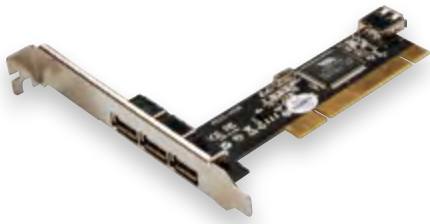

DIGITUS® USB 2.0, PCI-Card

- Die einfache und schnelle Möglichkeit Ihren Computer mit zusätzlichen USB-Ports auszurüsten
- USB High-Speed (480Mbps), Full-Speed (12Mbps) und Low-Speed (1.5Mbps) Datentransfermodi werden unterstützt
- 3 x externe USB 2.0 Typ A/Buchse (480Mbps)
- 3 x externe USB 2.0 Typ A/Buchse (480Mbps)

Technical Features

- 3 x external USB 2.0 type A/female (480Mbps)
- 1 x internal USB 2.0 type A/female (480Mbps)
- Chipset: VIA 6212
- Supports USB high speed (480Mbps), full speed (12Mbps), and low speed (1.5Mbps) data transfer modes

DIGITUS® USB 2.0, PCI Card

- The quick and easy way to add extra USB Ports to your Computer
- Supports USB high speed (480Mbps), full speed (12Mbps), and low speed (1.5Mbps) data transfer modes
- 3 x external USB 2.0 type A/female (480Mbps)
- 3 x external USB 2.0 type A/female (480Mbps)

- Compliant with USB specification revision 2.0
- PCI 32-bit 33MHz interface
- Supports hot-swapping
- Accessories: 1 x manual, 1 x low profile bracket
- Supports Windows 8, 7, Vista and XP

DS-33221 254294 | PCI, USB 2.0 Card, 3+1 Ports

DS-33222 254317 | PCI, USB 2.0 Card, 4+1 Ports