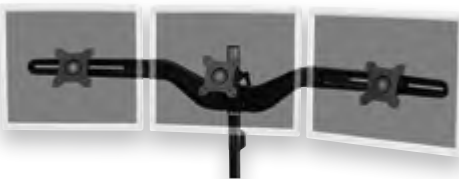

DA-90345 366447 | Triple Monitor Mount up to 32", for the DA-90315