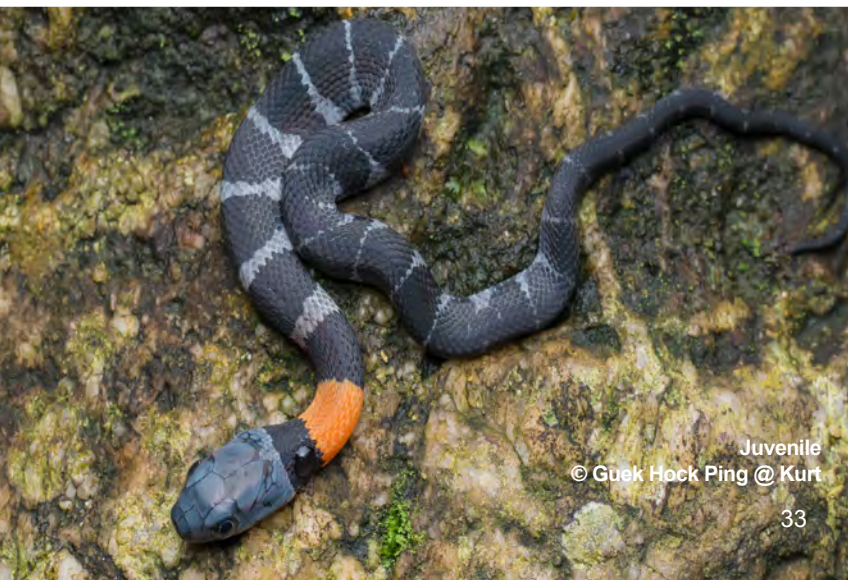

Adult
© Mary-Ruth Low

Juvenile
© Guek Hock Ping @ Kurt