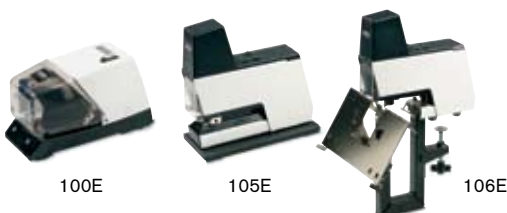

SOON

A young, cheeky range of see-me design staplers, hole punches and staple removers. The range is extremely popular among schoolkids of all ages.

ECONOMY

Attractive, simple, value-for-money staplers to have handy in the desk drawer or school satchel.

HEAVY DUTY

Our heavy-duty staplers, heavy-duty stapling pliers and heavy-duty hole punches have all been developed to provide extremely high capacity and the durability to withstand the wear and tear of demanding professional use. The HD210, the biggest stapler, can staple all of 210 sheets.

ELECTRIC

Our comprehensive range of electric staplers contains everything from our small, handy 20E desk stapler, to industrial staplers. Our latest innovation, the versatile, cassette loaded 5020e, does corner stapling, side stapling and brochure stapling.