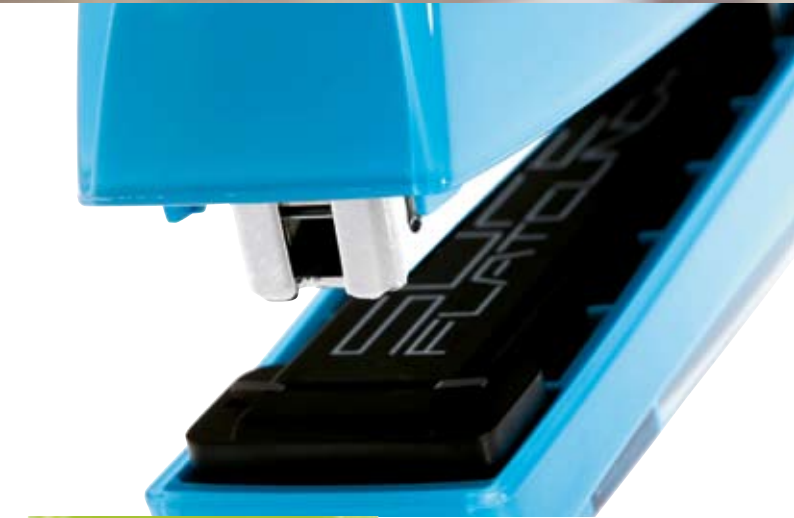

 <p>30 sheets</p>	 <p>76 mm</p>	 <p>OFFICE</p>	<p>24/6, 26/6</p>	
--	---	---	-----------------------	---

HIGH
CAPACITY™

2-50 sheets
using **one**
staple type

S50 - For high capacity stapling

Rapid S50 fulfils all demands for the modern office! This neat half strip stapler staples 2 to 50 sheets without a problem using the same staples. No matter how many sheets you staple you always get a perfect result! The Patented SuperFlatCinch™ Technology together with the innovative by-pass feature allows you to get superflat results, 40% reduced paper stacks, in 2-50 sheets of paper with the same staple. The smart and elegant S50 stapler is all made in metal and has a full rubber base for perfect precision. Tacking can be made. Rapid S50 is design coordinated with the SP30 Press Less™ hole punch. Clamshell includes staples.

Why use more power than you need? Rapid S30 combines Press Less™, the innovative power reduction technology, and the patented SuperFlatClinch™ Technology for a noiseless and effortless stapling experience. The SuperFlatClinch™ Technology enables to staple 30 sheets with standard staples and same time reduces the paper stack by 40%. The neat and elegant S30 is an all metal full strip stapler with full rubber base. Rapid S30 is design coordinated with the SP30 Press Less™ hole punch. Clamshell includes staples.

 30 sheets	 83 mm	 OFFICE	24/6, 26/6	
--	---	---	---------------	---

NEW!

FREEZE - On the cutting edge

Freeze is on the edge! Rapid Freeze takes the stapling category to the next level. The eye catching and trendy stapler will be the new favourite at your desk, a new office accessory. The full strip Freeze stapler has the Patented SuperFlatCinch™ Technology, which enable stapling up to 30 sheets with standard staples and at the same time reduces the paper stack by 40%. Tacking can be made.