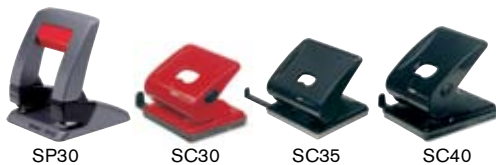

Coordinated power™

Coordinated power™

CLASSIC

Everyone looking for staplers, hole punches or stapling pliers that provide purity of line in combination with quality of the very highest level will find what they want in our Classic Collection. The world's best selling stapler, the K1, which first saw the light of day in 1942, exemplifies what the Classic Collection stands for - quality, tradition and durability.

SUPREME

Supreme is our exclusive collection for people who wish to make a statement through top-of-the-line office equipment in terms of design and technology. The Supreme Collection contains models with the latest technical innovations - SuperFlatClinch™ and Press Less™. You can read more about these innovations on page 4.