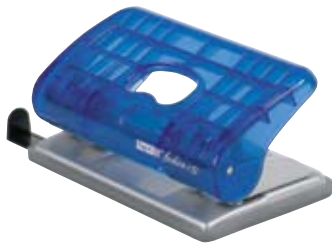

FC12 - Swedish hole standard

Swedish hole standard. Compact hole punch for schools and smaller offices. Handle in reinforced ABS-plastic. Metal base with see-thru cover, easily removed for emptying. Paperguide. Design coordinated with Rapid Fashion staplers.

Art.No	EAN Code	Packaging	Colour
21705501	7313467055012	Box	Black
21705502	7313467055029	Box	White
21705702	7313467057023	Clamshell	SeaBlue

FC20/4 - Four-hole punch

Hole punch for the offices - with top in one piece. Handle in reinforced ABS-plastic with steel core. Paperguide.

Art.No	EAN Code	Packaging	Colour
20922801	7313469228018	Box	Black

SOON PUNCH

Soon HP - Cool hole punch

Rapid Soon HP is the cool hole punch for the modern office as well as the school setup. The hole punch has steel construction and high quality plastic handle for high durability and performance. The centre line-up mark and the paper guide enable precise operations. The see-thru base reminds you when it's time to remove the confetti. Rapid Soon HP is available in box as well as a trendy clamshell version. The hole punch is design coordinated with the rest of the Rapid Soon products.

Art.No	EAN Code	Packaging	Colour
22687000	7313466870005	Clamshell	White-Ass.