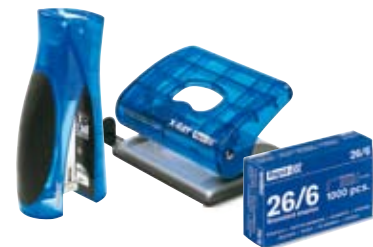

NXT + EC20 X-Ray + 26/6 1M

Art.No	EAN Code	Packaging	Colour
22537101	7313465371015	Coque	Sea Blue