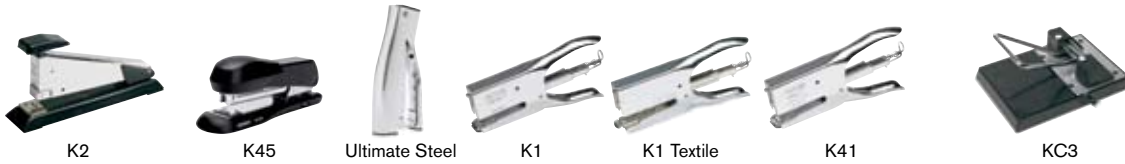

Rapid

R&D | Production | Distribution | Marketing | Sales

Making the right choice

Whichever aspect you consider - cost, ease of use, or appearance - it is always important to make the right choice. In a professional situation, where people do a lot of stapling or hole punching, the more advanced models are the order of the day. But if you use a stapler or hole punch only occasionally, then the right choice will be the simpler models. Some people attach great importance to distinctive design, others only look to performance. With this in mind, we have divided our products into groups according to how they fulfil the needs and wants of different users. In short, we've made it easier to make the right choice.

Coordinated power™

Coordinated power™

CLASSIC

Everyone looking for staplers, hole punches or stapling pliers that provide purity of line in combination with quality of the very highest level will find what they want in our Classic Collection. The world's best selling stapler, the K1, which first saw the light of day in 1942, exemplifies what the Classic Collection stands for - quality, tradition and durability.

SUPREME

Supreme is our exclusive collection for people who wish to make a statement through top-of-the-line office equipment in terms of design and technology. The Supreme Collection contains models with the latest technical innovations - SuperFlatClinch™ and Press Less™. You can read more about these innovations on page 4.