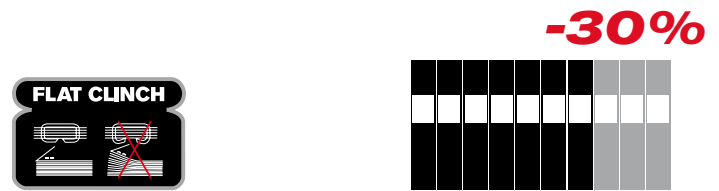

RAPID HAS BEEN MAKING FLAT CLINCH staplers for many years. These traditional flat clinch staplers reduce swell at stapled corners by 30%. Rapid's classic 65E electric stapler, and the 5050e and 5080e electronic staplers, are typical examples of Rapid staplers that feature flat clinch technology.

OUR INNOVATIVE PRESS LESS™ TECHNOLOGY means that you use far less force when stapling or hole punching. For example, you need 50% less force to deal with 30 sheets than with the standard method. This makes Press Less™ the most effective manual, effort-reducing technology on the market.