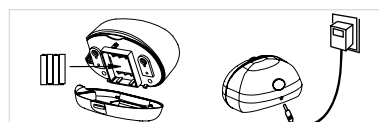

12EXC - Electric hole punch

Electric hole punch for 12 sheets. European adaptor included (excl. UK), but also battery operated. Paperguide and un-jam button.

Art.No	EAN Code	Packaging	Colour	Type
23234200	7313462342001	Box	Silver/Blue	EU
23317700	7313463177008	Box	Silver/Blue	UK