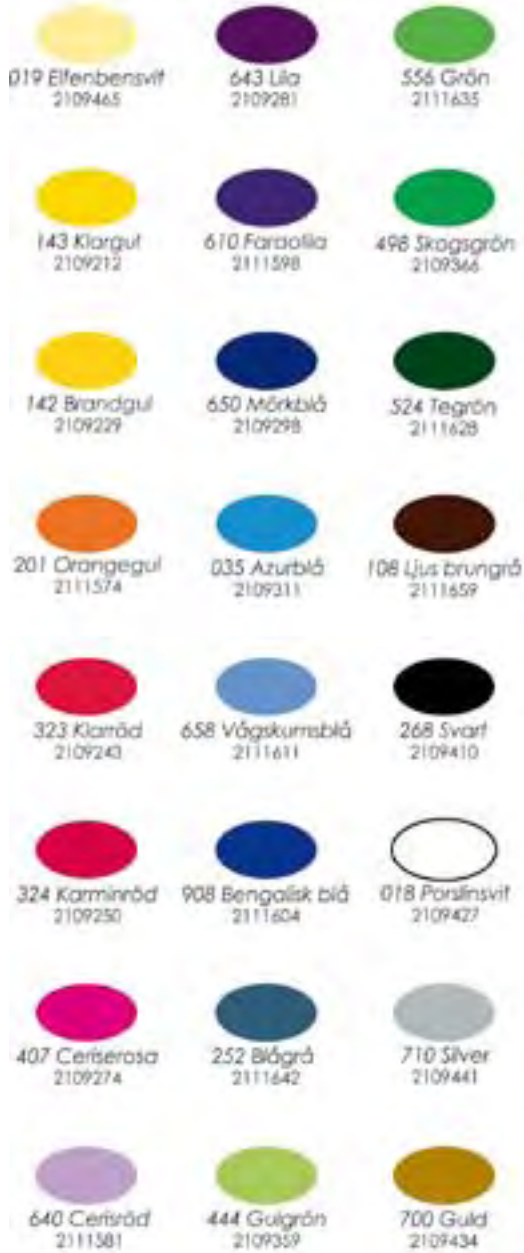

Colour chart Lefranc & Bourgeois Glass & Tile paint

OPAQUE COLOURS