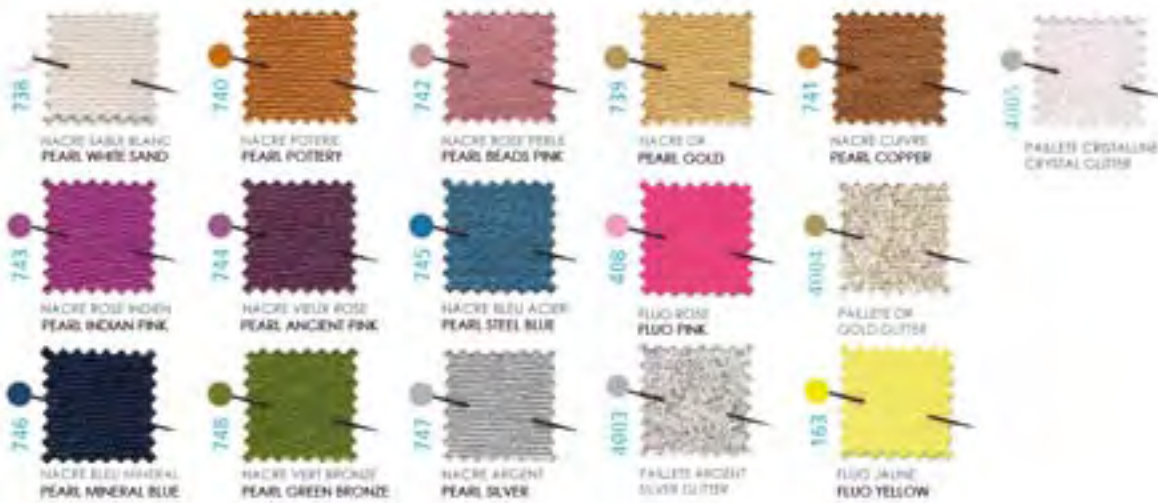

Colour chart Déco Textil "Effect"

Pearlescent, Glitter and Fluorescent colours