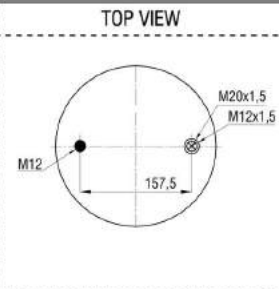

CROSS REFERENCE		OEM REFERENCE	
FIRESTONE	1T15MPW-7	FRUEHAUF	M078580
FIRESTONE 2	W01 M58 6317	NEWAY	905 572 33
PHOENIX	1 DK 20C-2	WABCO	951 811 773 0
TAURUS	KR915-53NW		
DUNLOP FR	D12B30		
GOODYEAR	1R11-773		

Threaded hole
Air inlet
Bolt/stud
Combo stud