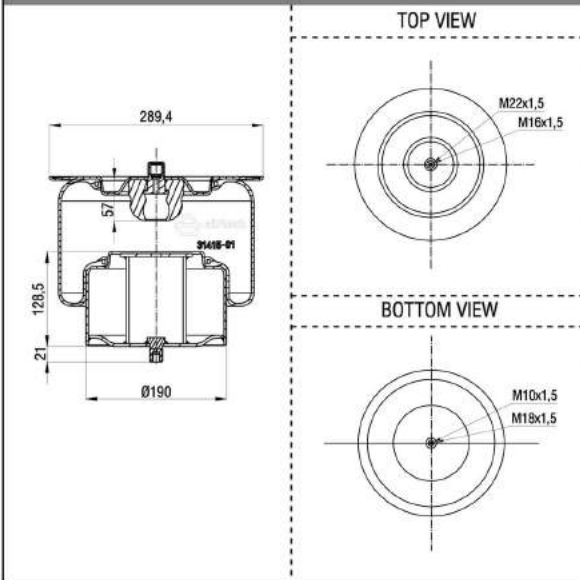

CROSS REFERENCE		OEM REFERENCE	
CONTITECH	1415 N P01	IRIS	5.006.172.377
		RENAULT V.I	5.006.172.377

Threaded hole
Air inlet
Bolt/stud
Combo stud