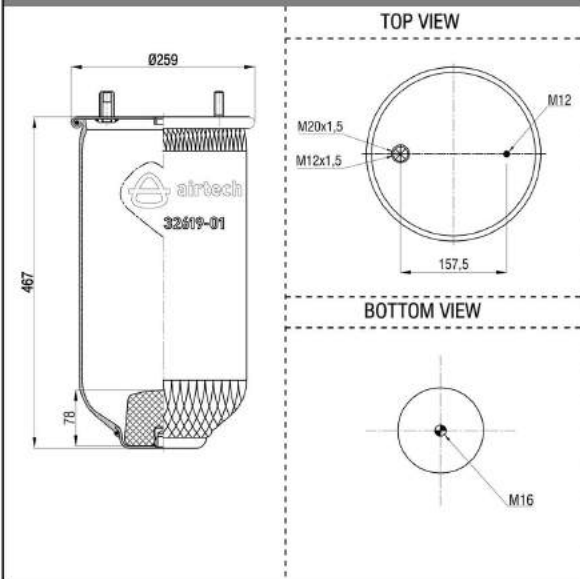

Service Assembly

CROSS REFERENCE		OEM REFERENCE	
		S.A.F	3.228.1043.00

Order No.: 120072 / 32621 P