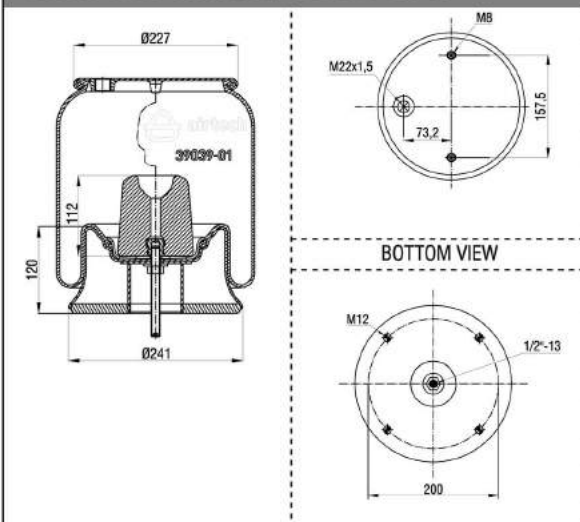

Complete

CROSS REFERENCE		OEM REFERENCE	
FIRESTONE	1T15M-4		
FIRESTONE	095.0349		

Order No.: 137342 / 39039-02 C