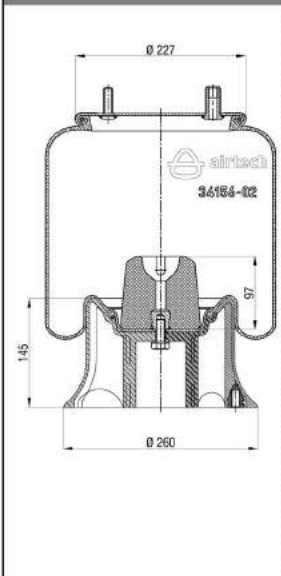

Order No.: 131902 / 34156-02 CPP

Complete Plastic Piston