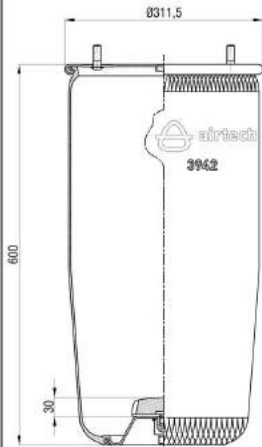

Order No.: 120542 / 3942 P

Service Assembly