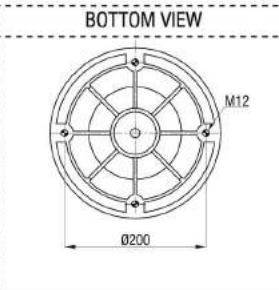

CROSS REFERENCE		OEM REFERENCE	
FIRESTONE	1T15MPW-7	FRUEHAUF	M078580
FIRESTONE 2	W01 M58 6317	NEWAY	905 572 33
PHOENIX	1 DK 20C-2	WABCO	951 811 773 0
TAURUS	KR915-53NW		
DUNLOP FR	D12B30		
GOODYEAR	1R11-773		

Threaded hole
Air inlet
Bolt/stud
Combo stud