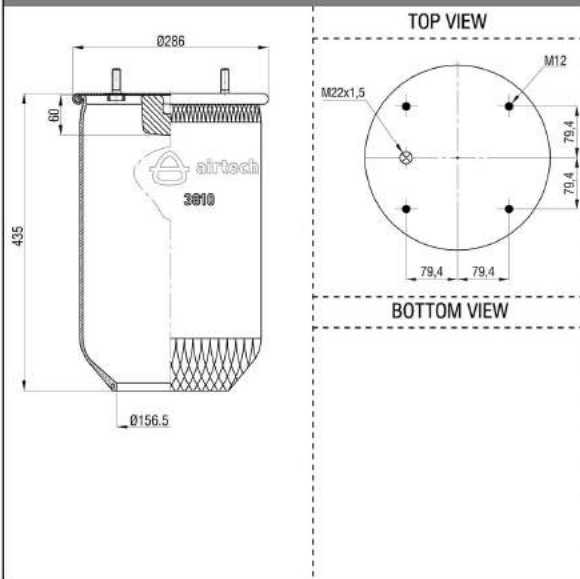

Service Assembly

CROSS REFERENCE		OEM REFERENCE	
CONTITECH	810 N	M.A.N.	81.436.010.042
FIRESTONE	1T19L-7		
FIRESTONE 2	W01 095 7237		
PHOENIX	1 D 28 A-5 NP		
DUNLOP UK	PNP307520000		

Order No.: 122632 / 3810-01 P