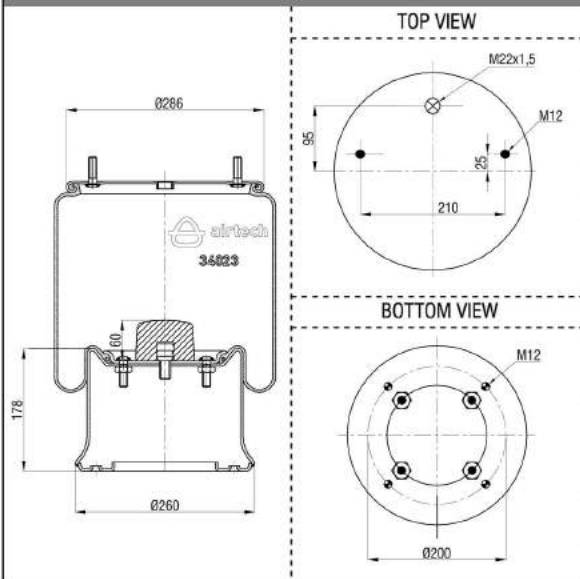

Complete

CROSS REFERENCE		OEM REFERENCE	
CONTITECH	4023 N P03	S.A.F	3.229.0031.00
FIRESTONE	1T19F-11		3.229.2231.00
FIRESTONE 2	W01 M58 6348		3.229.2431.00
PHOENIX	1D 28 A-10		3.229.2131.00
TAURUS	KR 624-18	WABCO	951 814 729 0
DUNLOP FR	D13B26		
GOODYEAR	1R14-729		
CF GOMMA	1T 19E-2		
CF GOMMA 2	204676		

Order No.: 137502 / 34023-08 C