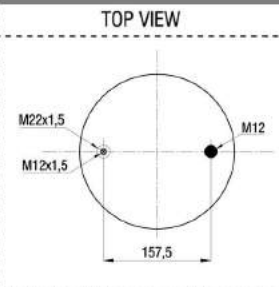

Order No.: 136482 / 39002 A3 CPP 90°

Complete Plastic Piston

CROSS REFERENCE		OEM REFERENCE	
CONTITECH	4157 N P09	GRANNING	15732
FIRESTONE	1T15MPW-7	R.O.R / MERITOR	21222442
FIRESTONE 2	W01 M58 7074	WEWELER	US 07074F
PHOENIX	1 DK 21A3		
DUNLOP FR	D12B17		
GOODYEAR	1R11-106		
CF GOMMA	1T 300-338		

Order No.: 133322 / 39002-A3-01 CPP

Complete Plastic Piston