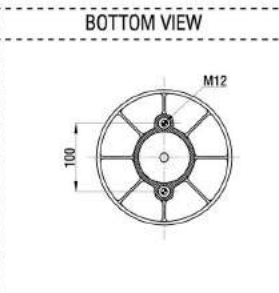

Order No.: 136482 / 39002 A3 CPP 90°

Complete Plastic Piston

CROSS REFERENCE		OEM REFERENCE	
CONTITECH	4157 N P09	GRANNING	15732
FIRESTONE	1T15MPW-7	R.O.R / MERITOR	21222442
FIRESTONE 2	W01 M58 7074	WEWELER	US 07074F
PHOENIX	1 DK 21A3		
DUNLOP FR	D12B17		
GOODYEAR	1R11-106		
CF GOMMA	1T 300-338		

Order No.: 133322 / 39002-A3-01 CPP

Complete Plastic Piston