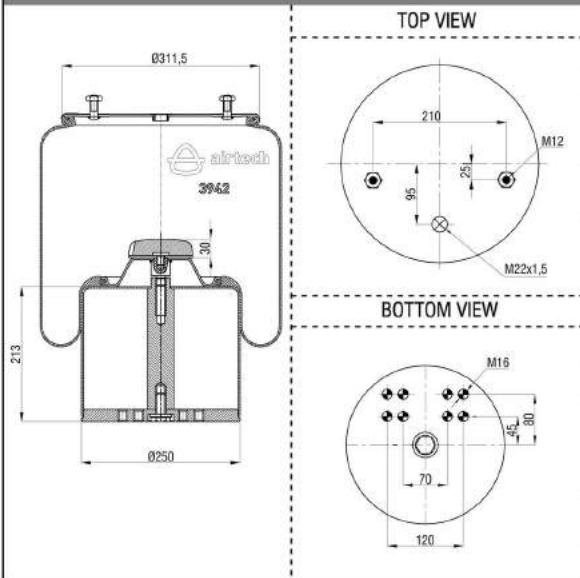

CROSS REFERENCE		OEM REFERENCE	
FIRESTONE	1T66F-13.5	BPW	05.429.40.05.0
FIRESTONE 2	W01 M58 8611	BPW Type	BPW 36-1
PHOENIX	1 DK 32L	M.A.N.	81.440.500.142
TAURUS	UR 837-01T	WABCO	951 814 700 0
GOODYEAR	1R14-700		

Threaded hole
Air inlet
Bolt/stud
Combo stud