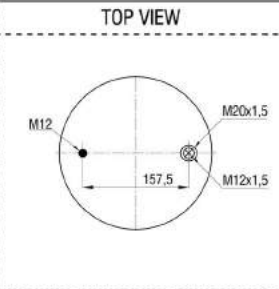

CROSS REFERENCE		OEM REFERENCE	
FIRESTONE	1T15MPW-7	ACERBI	441901
FIRESTONE 2	W01 M58 6315	FRUEHAUF	M060924
GOODYEAR	1R11-772		UJB 0975
		WABCO	951 811 772 0

Order No.: 134262 / 39002-A3/08 CPP

Complete Plastic Piston