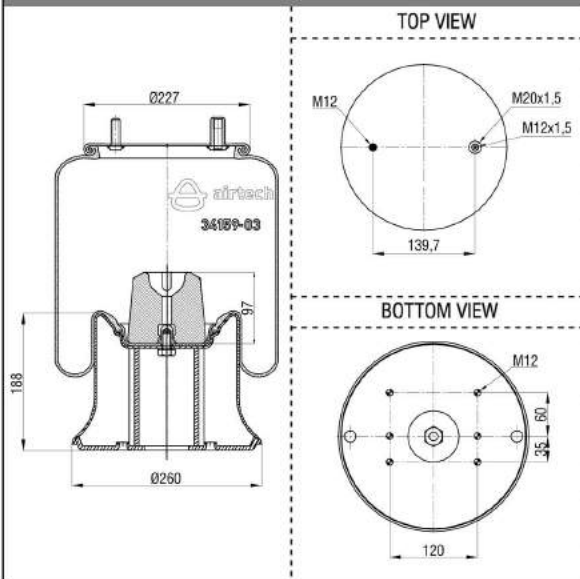

Order No.: 131102 / 34159-03 C

Complete

CROSS REFERENCE		OEM REFERENCE	
FIRESTONE	1T15M-9