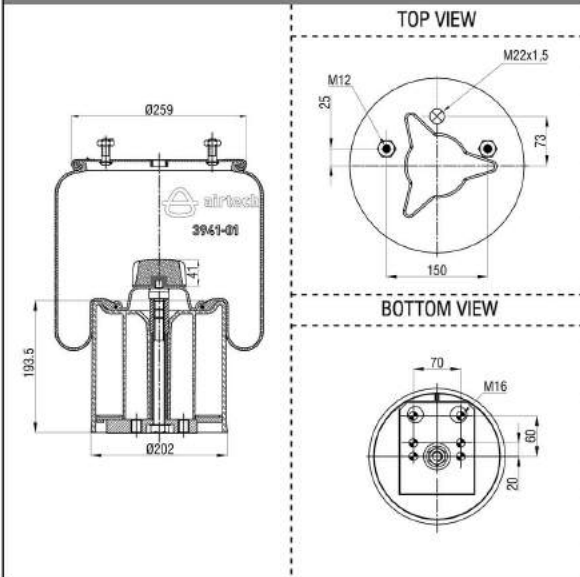

CROSS REFERENCE		OEM REFERENCE	
DUNLOP FR	D11B33	BPW	05.429.43.20.0
GOODYEAR	1R11-743	BPW Type	BPW 30
CF GOMMA	1TC 300-36	WABCO	951 811 743 0
		WEWELER	US 500-10 KD

Order No.: 130542 / 3942 C

Complete