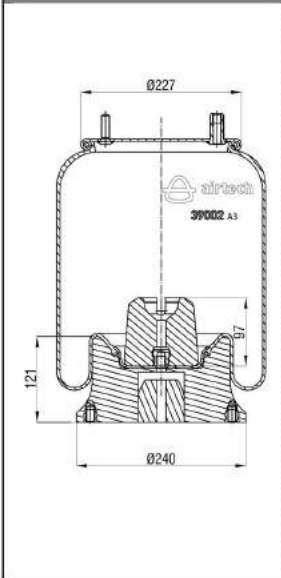

CROSS REFERENCE		OEM REFERENCE	
FIRESTONE	1T15MPW-7	FRUEHAUF	M078580
FIRESTONE 2	W01 M58 6317	NEWAY	905 572 33
PHOENIX	1 DK 20C-2	WABCO	951 811 773 0
TAURUS	KR915-53NW		
DUNLOP FR	D12B30		
GOODYEAR	1R11-773		

Threaded hole
Air inlet
Bolt/stud
Combo stud