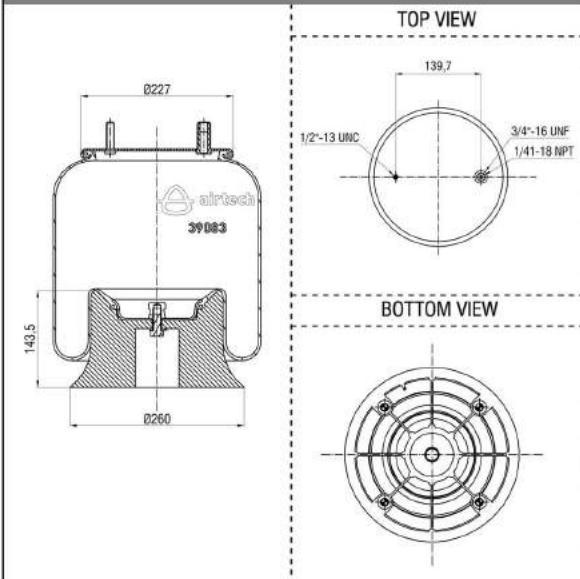

Order No.: 131652 / 39083 CPP

Complete Plastic Piston

CROSS REFERENCE		OEM REFERENCE	
CONTITECH	91016P333	DAYTON	352-9083
FIRESTONE	1T15M-6	GRANNING	1359
FIRESTONE 2	W01 358 9083	HENDRICKSON	S1561
GOODYEAR	1R12-066	NAVISTAR	554763C1
		RIDEWELL	1003589083C
		TRIANGLE	8333
		WATSON & CHALIN	AS-0028

Threaded hole

Air inlet

Bolt/stud

Combo stud