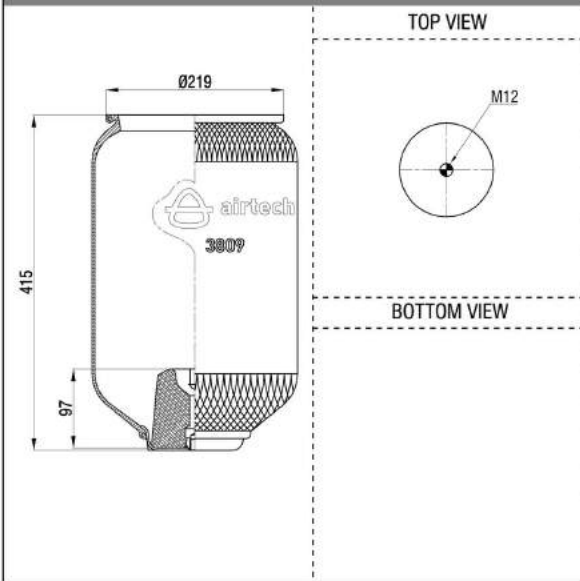

Order No.: 120922 / 3809 T

Service Assembly

CROSS REFERENCE		OEM REFERENCE	
CONTITECH	809 NTB	M.A.N.	81.43601.6002
FIRESTONE	1T15L-6		81.43601.6023
FIRESTONE 2	W01 M58 0687		
PHOENIX	1 D 23 C-1		
TAURUS	UR 504-13		
GOODYEAR	1R12-709		
CF GOMMA	1 T 320 SP		
CF GOMMA 2	89753		

Order No.: 120022 / 3810 P