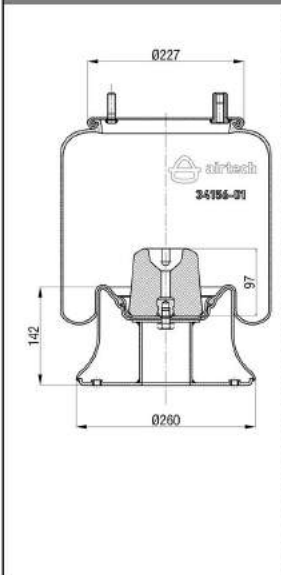

Order No.: 130402 / 34156-01 C

Complete

CROSS REFERENCE

CONTITECH	4156 N P07
FIRESTONE	1T15M-6
FIRESTONE 2	W01 M58 9361
PHOENIX	1 DK 21 A-2
DUNLOP FR	D12B19
GOODYEAR	1R12-719
CF GOMMA	1T 323-32

OEM REFERENCE

NEWAY	905 570 75
R.O.R / MERITOR	21215761
	21215762
	21226046