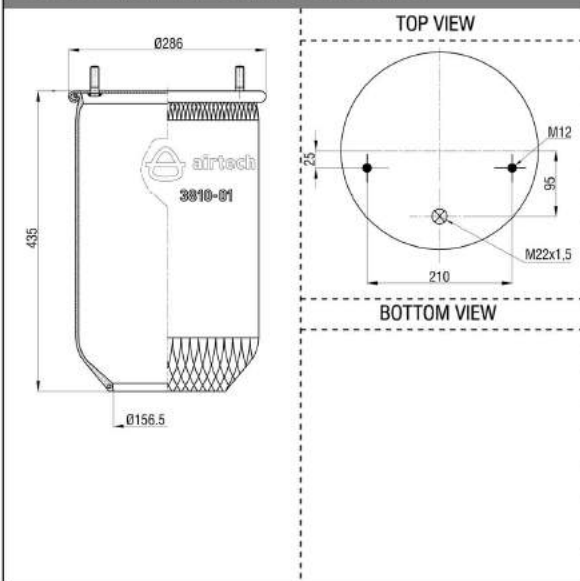

Service Assembly

CROSS REFERENCE		OEM REFERENCE	
CONTITECH	810 N	M.A.N.	81.436.010.042
FIRESTONE	1T19L-7		
FIRESTONE 2	W01 095 7237		
PHOENIX	1 D 28 A-5 NP		
DUNLOP UK	PNP307520000