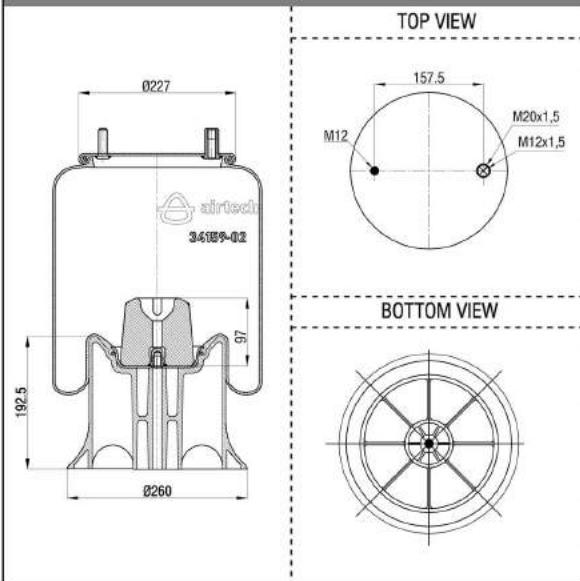

Order No.: 133382 / 34159-02 CPP

Complete Plastic Piston

CROSS REFERENCE		OEM REFERENCE	
CONTITECH	4159 N P09	FRUEHAUF	UJB 0358
FIRESTONE	1T15M-9		M00 1774
FIRESTONE 2	W01 379 9131	TRAILOR	M00 1774
PHOENIX	1 DK 21 B-8	WABCO	951 812 721 0
TAURUS	KR-509-9131		
DUNLOP FR	D12B04		
GOODYEAR	1R12-721		
CF GOMMA	1T 323-40