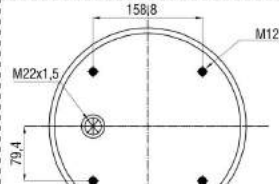

OEM REFERENCE

M.A.N.	81.43601.0042
	81.43601.0047
	81.43601.6019

Order No.: 121652 / 34810-06 P

Service Assembly

TOP VIEW

BOTTOM VIEW

CROSS REFERENCE

CONTITECH	4810 N P06
-----------	------------