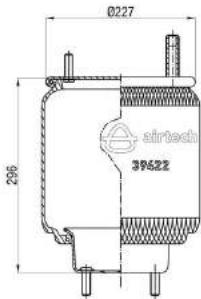

Order No.: 122482 / 39422 P

Service Assembly