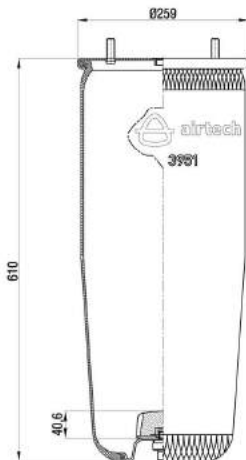

Order No.: 120542 / 3942 P

Service Assembly

CROSS REFERENCE

CONTITECH	942 MB
FIRESTONE	1T66F-13.5
FIRESTONE 2	W01 M58 8611
PHOENIX	1 DK 32L
TAURUS	UR 837-01T
GOODYEAR	1R14-700

OEM REFERENCE

BPW	05.429.40.05.0
BPW Type	BPW 36-1
M.A.N.	81.440.500.142
WABCO	951 814 700 0

Order No.: 122482 / 39422 P

Service Assembly

CROSS REFERENCE

FIRESTONE	1T15L-1.5
FIRESTONE 2	W01 358 9422

OEM REFERENCE

Order No.: 120562 / 3951 P

Service Assembly

CROSS REFERENCE

CONTITECH	951 MB
FIRESTONE	1T17D-12
FIRESTONE 2	W01 M58 8621
GOODYEAR	1R11-704

OEM REFERENCE

BPW	05.429.40.72.0
BPW Type	BPW 30-1

Threaded hole

Air inlet

Bolt/stud

Combo stud