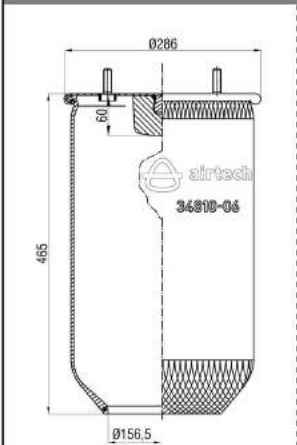

Service Assembly

BOTTOM VIEW

CROSS REFERENCE

CONTITECH	4810 N P06

OEM REFERENCE

S.A.F	2.229.0002.00

Order No.: 121112 / 34810-07 P