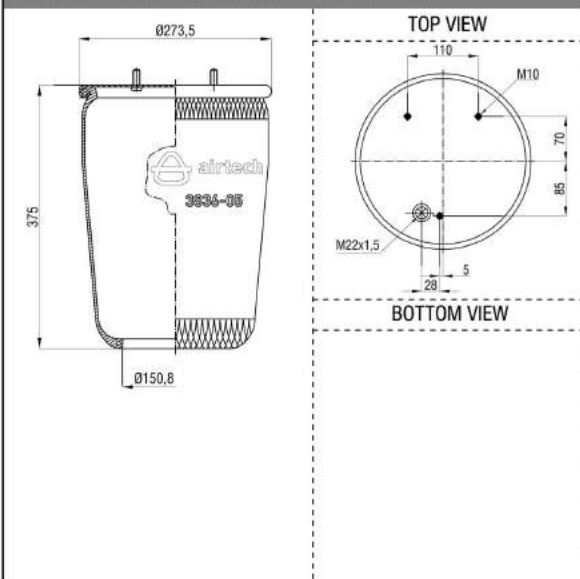

Order No.: 120702 / 3836-05 P

Service Assembly

CROSS REFERENCE		OEM REFERENCE	
CONTITECH	836 N P05	DAF	1 153 933

Threaded hole
Air inlet
Bolt/stud
Combo stud