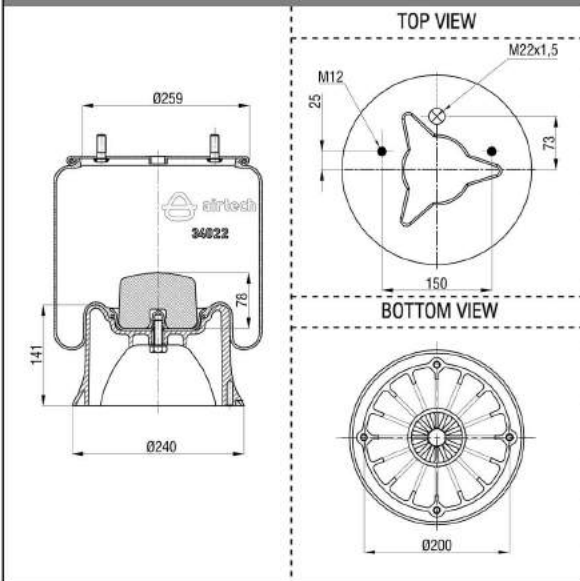

Order No.: 132802 / 34022 CPP

Complete Plastic Piston

CROSS REFERENCE		OEM REFERENCE	
CONTITECH	4022 N P03	S.A.F	3.229.0029.00
FIRESTONE	1T17BS-6		3.229.2129.00
FIRESTONE 2	W01 M58 6367		3.229.2229.00
PHOENIX	1 DK 22 E-9		3.229.2429.00
TAURUS	KR 725-28	SAF Type	2618 V
DUNLOP FR	D12B14	WABCO	951 811 714 0
GOODYEAR	1R11-714		

Order No.: 130322 / 34023 C