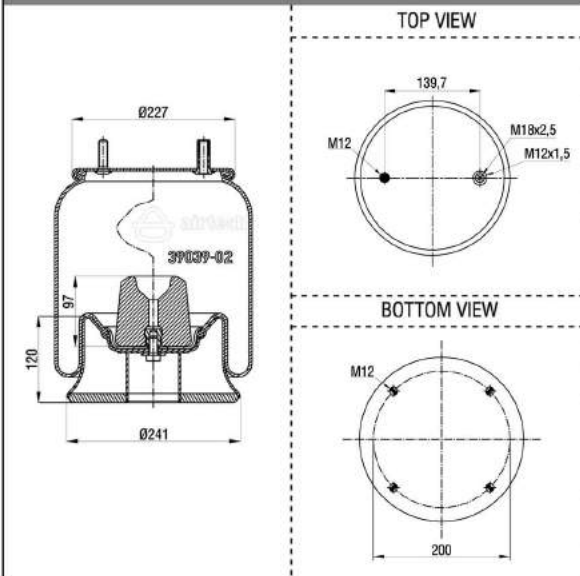

Complete

CROSS REFERENCE		OEM REFERENCE	
CONTITECH	9 10-14 A 984/ 70371	HBZ	80006-20
FIRESTONE	1T15M-4	FACCHINI	03.08.5017.08
FIRESTONE	095.0326	STARA	79404035
GOODYEAR	556 0 2 8664		

Threaded hole
Air inlet
Bolt/stud
Combo stud