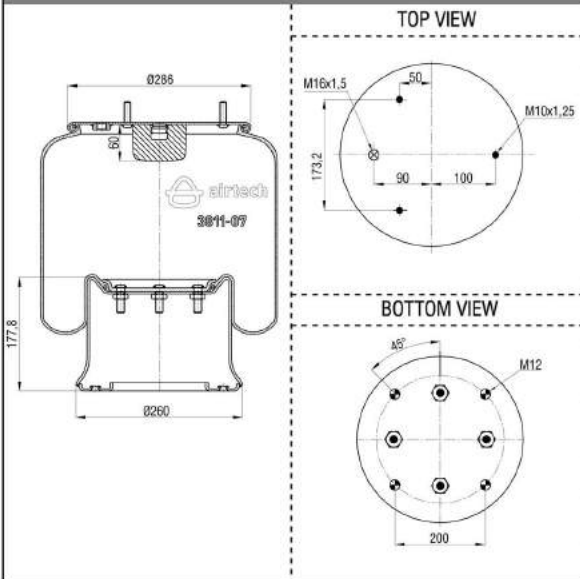

Order No.: 131082 / 3811-07 C

Complete

CROSS REFERENCE		OEM REFERENCE	
CONTITECH	811 M16 K1	DAF	0 067 306
FIRESTONE	1T19L-11		526823
FIRESTONE 2	W01 M58 6334		676823
PHOENIX	1D 28 B-7		
TAURUS	KR 622-31		
DUNLOP FR	D13B36		
GOODYEAR	1R14-719		

Order No.: 130102 / 3813 C

Complete