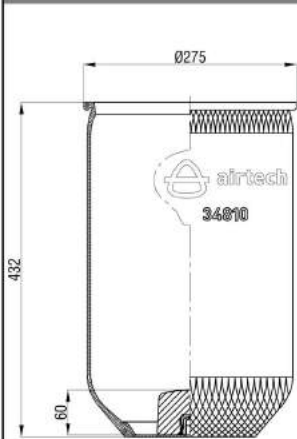

Order No.: 120622 / 34810 T

Service Assembly

CROSS REFERENCE

CONTITECH	810 NTB
FIRESTONE	1T19L-7
FIRESTONE 2	W01 M58 0749
PHOENIX	1DK 28 A4
TAURUS	UR 621-03
DUNLOP UK	PNP311380000
GOODYEAR	1R14-713
CF GOMMA	1T 19E-1

OEM REFERENCE

M.A.N.	81.43601.0042
	81.43601.0047
	81.43601.6019

Order No.: 121652 / 34810-06 P