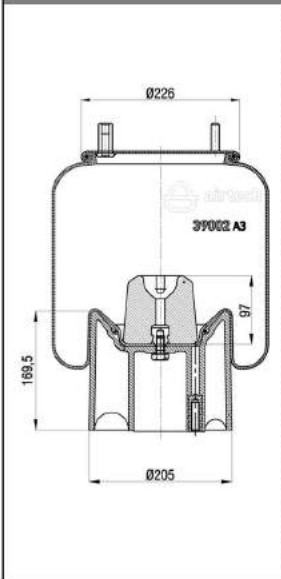

Order No.: 136482 / 39002 A3 CPP 90°

Complete Plastic Piston

CROSS REFERENCE		OEM REFERENCE	
CONTITECH	4157 N P09	GRANNING	15732
FIRESTONE	1T15MPW-7	R.O.R / MERITOR	21222442
FIRESTONE 2	W01 M58 7074	WEWELER	US 07074F
PHOENIX	1 DK 21A3		
DUNLOP FR	D12B17		
GOODYEAR	1R11-106		
CF GOMMA	1T 300-338		

Order No.: 133322 / 39002-A3-01 CPP

Complete Plastic Piston