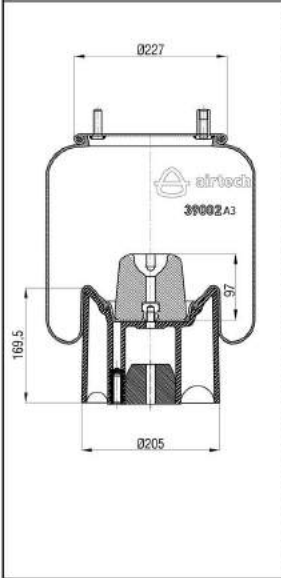

CROSS REFERENCE		OEM REFERENCE	
FIRESTONE	1T15MPW-7	ACERBI	441901
FIRESTONE 2	W01 M58 6315	FRUEHAUF	M060924
GOODYEAR	1R11-772		UJB 0975
		WABCO	951 811 772 0

Order No.: 134262 / 39002-A3/08 CPP

Complete Plastic Piston