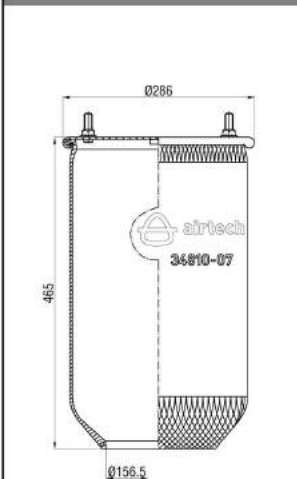

Service Assembly