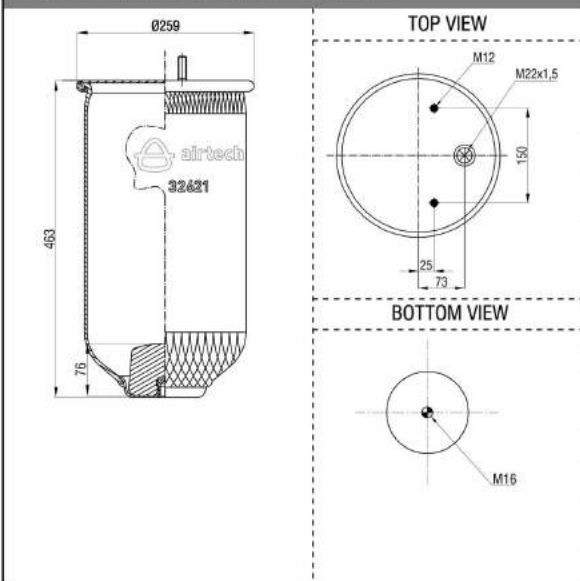

Order No.: 120772 / 32619-01 P

Service Assembly

CROSS REFERENCE		OEM REFERENCE	
		S.A.F	3.228.1043.00

Order No.: 120072 / 32621 P

Service Assembly

CROSS REFERENCE		OEM REFERENCE	

- Threaded hole
- Air inlet
- Bolt/stud
- Combo stud