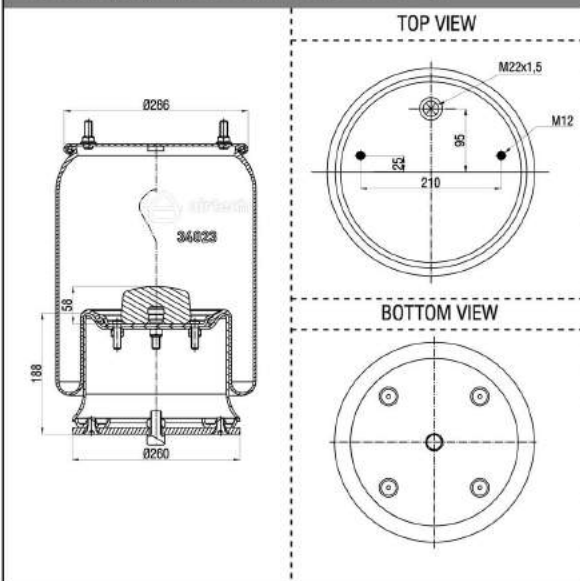

Complete

CROSS REFERENCE		OEM REFERENCE	
CONTITECH	4023 N P08	SAF Type	2923 V903