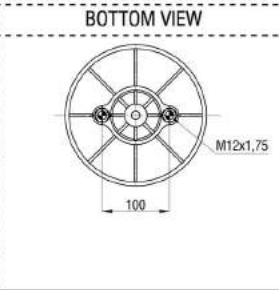

CROSS REFERENCE		OEM REFERENCE	
FIRESTONE	1T15MPW-7	ACERBI	441901
FIRESTONE 2	W01 M58 6315	FRUEHAUF	M060924
GOODYEAR	1R11-772		UJB 0975
		WABCO	951 811 772 0

Order No.: 134262 / 39002-A3/08 CPP

Complete Plastic Piston