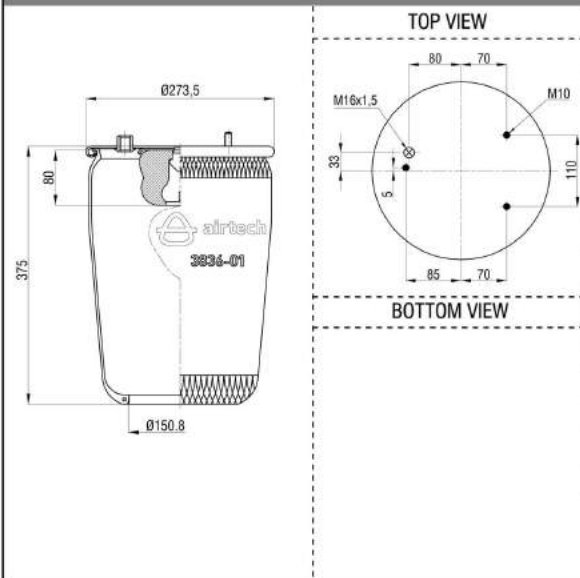

Order No.: 120162 / 3836-01 P

Service Assembly

CROSS REFERENCE		OEM REFERENCE	
CONTITECH	836 MB	DAF	0 513 985
FIRESTONE	1T17AR-4.5		
FIRESTONE 2	W01 M58 0775