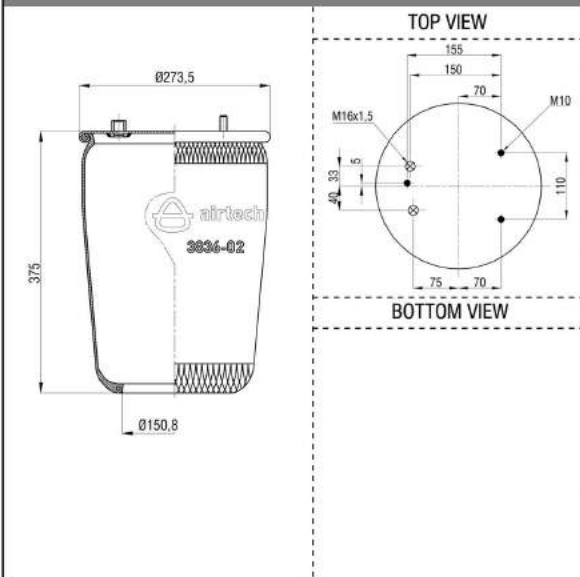

Order No.: 120182 / 3836-02 P

Service Assembly

CROSS REFERENCE		OEM REFERENCE	
CONTITECH	836 M2	DAF	0 513 982
FIRESTONE	1T17AR-4.5	WABCO	951 812 710 0
FIRESTONE 2	W01 M58 0777		
PHOENIX	1 DF 25-3 NP		
TAURUS	UR 721-03T		
DUNLOP FR	D13U31		
GOODYEAR	1R12-710