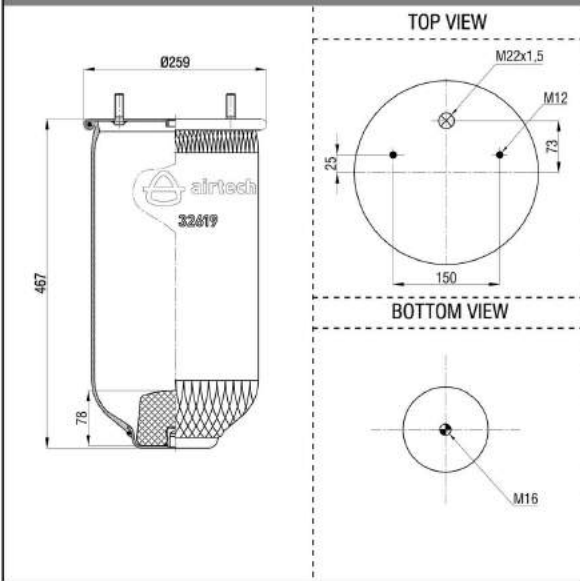

Threaded hole

Air inlet

Bolt/stud

Combo stud

Order No.: 121662 / 32619 P

Service Assembly

CROSS REFERENCE		OEM REFERENCE	
CONTITECH	4022 N P02	S.A.F	4.284.3006.00
FIRESTONE	1T17BS-6	SAF Type	2618 V
FIRESTONE 2	W01 M58 0756		2619 V
PHOENIX	1 DK 22 E-9 NP		
TAURUS	UR 725-28T		
DUNLOP FR	D11U40		
GOODYEAR	1R11-709		