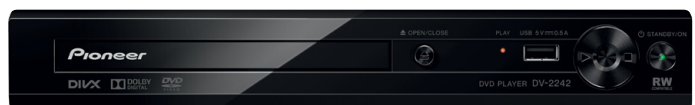

DVD PLAYERS

DV-2242

DVD Player with DivX, MP3, WMA, JPEG playback, Advanced Sound Retriever and front USB terminal.

DV-2240

DVD Player with DivX, MP3, WMA, JPEG playback, Advanced Sound Retriever.