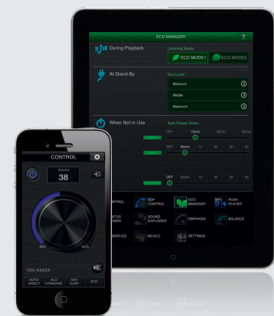

VSX-923-K/S

7.2-channel AV Receiver with 8 HDMI inputs/2 outputs, 4K Ultra HD Upscaling and Pass Through and MHL connector for Android devices. AirPlay, DLNA Certified (1.5) and compatible with Windows 8. vTuner internet radio and Spotify Connect. 150 W (6 Ω driven) output per channel. Support for 192 kHz/24 bit WAV, FLAC, AIFF and 96 kHz/24 bit Apple Lossless audio files via USB and network. Gapless playback for AIFF, Apple Lossless, WAV and FLAC files. Bluetooth-ready (optional AS-BT200) and wireless LAN-ready (optional AS-WL300). Energy-saving ECO mode. Controllable via iControlAV2013.

VSX-1123-K ▶

7.2-channel AV Receiver with 8 HDMI inputs/2 outputs, 4K Ultra HD Upscaling and Pass Through and MHL connector for Android devices. AirPlay, DLNA Certified (1.5) and compatible with Windows 8. vTuner internet radio and Spotify Connect. 150 W (6 Ω driven) output per channel. Support for 192 kHz/24 bit WAV, FLAC, AIFF and 96 kHz/24 bit Apple Lossless audio files via USB and network. Gapless playback for AIFF, Apple Lossless, WAV and FLAC files. Support for 2.8 MHz DSD files via USB. Energy-saving ECO mode. Controllable via iControlAV2013.

REMOTE CONTROL OF THE FUTURE

iControlAV2013 gives you control over the receiver's main functions via the convenience of your smart device. The user-friendly app features PUSH PLAYER, Pioneer's new music streaming setting that gives you access to music libraries stored on your device. From within the app, you can create playlists that can be streamed wirelessly to the receiver. You can also control the receiver's power-saving ECO modes via the app's ECO MANAGER page.

Pioneer ControlApp, available for use with the VSX-828 and VSX-528, gives convenient control of inputs, sound modes and streaming content.

Both apps are available free of charge on the App Store for iPad, iPhone and iPod touch at itunes.apple.com. Dedicated apps for Android users are available on Google Play at play.google.com.