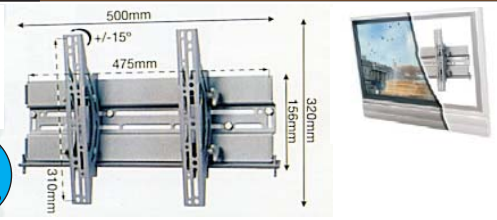

VESA: 75x75mm
100x100mm
200x100mm

BT 8422

LCD/PLASMA seinakinnitus

Ekraanidele 37"...61"
Ekraani max.kaal 70Kg
Kaugus seinast 30mm
Kinnituse mõõtmed 860x100mm

VESA: 75x75mm
100x100mm
200x100mm

BT 8431

LCD/PLASMA seinakinnitus