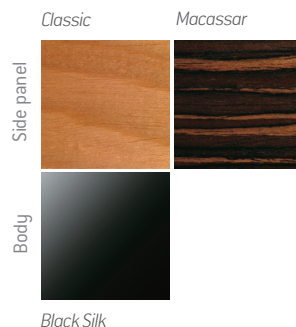

ELECTRA SW 1000 S

Product specification sheet

- 100% Focal loudspeakers and drive-units made in France
- High size/performance ratio for optimum integration
- Exclusive Focal technologies

Type	Active vented subwoofer
Drivers	11" (27cm) "W" woofer
Frequency response (+/-3dB)	29Hz - 150Hz
Low frequency point (-6dB)	25Hz
Subwoofer features	Adjustable LPF: 50Hz to 150Hz (24dB/oct.), 24dB/oct. adjustable subsonic filter, adjustable phase, Boost mode, Night mode, 3 user memories, LFe/Stereo inputs.
Recommended amplifier power	350W (450W max.) BASH® amplifier
Dimensions (HxWxD)	16^{15/16}x16^{5/8}x15^{13/16}" (430x422x402mm)
Net weight	56.1lbs (25.5kg)

If the SW 1000 S takes up the essential of the Be version technologies, it's clearly more compact with a 27cm woofer to facilitate integration. Its 114dB SPL are ideal for rooms up to 50m², even at a high sound level, for Home Theatre or an outstanding triphonic system.