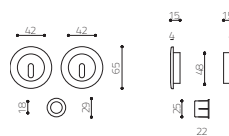

ottone/brass

- ZL superoro lucido/supergold bright
- CR cromato /chrome
- CO cromato opaco/mat chrome
- CA cromato-cromato opaco/chrome-mat chrome
- EL biocromo lucido/biochrome bright
- BS biocromo satinato/biochrome satined
- NS supernichel satinato/supernickel satined
- IS superinox satinato/
  superstainlesssteel satined