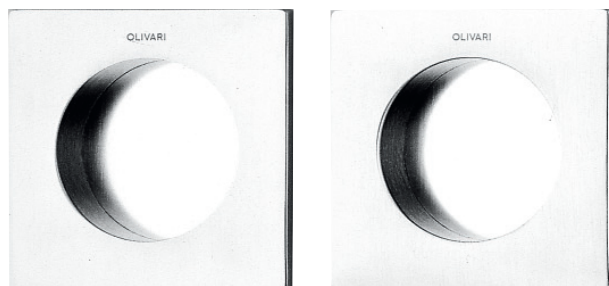

Giotto Q
Studio Olivari

Maniglie incasso

ottone/brass

- ZL superoro lucido/supergold bright
- CR cromato /chrome
- CO cromato opaco/mat chrome
- CA cromato-cromato opaco/chrome-mat chrome
- EL biocromo lucido/biochrome bright
- BS biocromo satinato/biochrome satined
- NS supernichel satinato/supernickel satined
- IS superinox satinato/
superstainlesssteel satined

D129

Giotto Q
Studio Olivari

ottone/brass

- ZL superoro lucido/supergold bright
- CR cromato /chrome
- CO cromato opaco/mat chrome
- CA cromato-cromato opaco/chrome-mat chrome
- EL biocromo lucido/biochrome bright
- BS biocromo satinato/biochrome satined
- NS supernichel satinato/supernickel satined
- IS superinox satinato/
superstainlesssteel satined