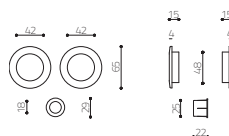

Giotto Q
Studio Olivari

Maniglie incasso

ottone/brass

- ZL superoro lucido/supergold bright
- CR cromato /chrome
- CO cromato opaco/mat chrome
- CA cromato-cromato opaco/chrome-mat chrome
- EL biocromo lucido/biochrome bright
- BS biocromo satinato/biochrome satined
- NS supernichel satinato/supernickel satined
- IS superinox satinato/
superstainlesssteel satined