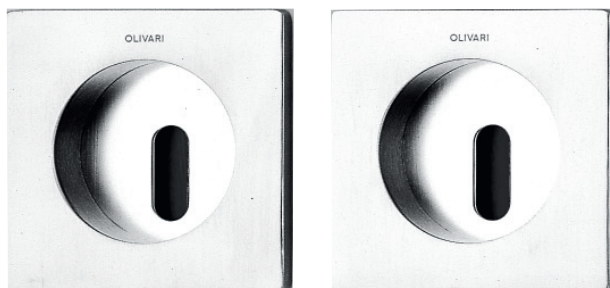

Giotto Q
Studio Olivari

Maniglie incasso

ottone/brass

- ZL superoro lucido/supergold bright
- CR cromato /chrome
- CO cromato opaco/mat chrome
- CA cromato-cromato opaco/chrome-mat chrome
- EL biocromo lucido/biochrome bright
- BS biocromo satinato/biochrome satined
- NS supernichel satinato/supernickel satined
- IS superinox satinato/
superstainlesssteel satined

D129

Giotto Q
Studio Olivari

ottone/brass

- ZL superoro lucido/supergold bright
- CR cromato /chrome
- CO cromato opaco/mat chrome
- CA cromato-cromato opaco/chrome-mat chrome
- EL biocromo lucido/biochrome bright
- BS biocromo satinato/biochrome satined
- NS supernichel satinato/supernickel satined
- IS superinox satinato/
superstainlesssteel satined