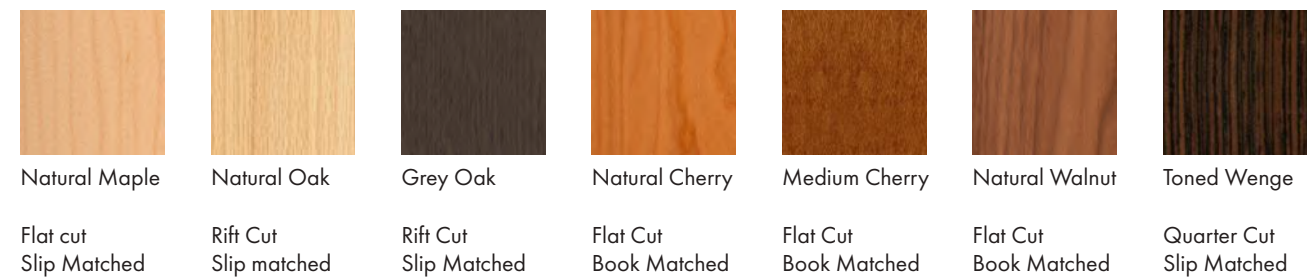

STYLEX OBAIR

Meeting Table: 24" Steel Grey solid surface top / Reverse bevel edge profile / Base diameter: 18" / Base finish: Milk powder coat / Table height: 42"

Size Options

	Table Height						
	12"	15"	18"	26"	28.5"	36"	42"
21"	●	●	●				
24"	●	●	●	●	●	●	●
27"	●	●		●	●	●	●
30"	●	●		●	●	●	●
36"	●	●		●	●	●	●
42"	●	●		●	●	●	●
48"	●	●		●	●	●	●
54"				●	●	●	●
60"				●	●	●	●
21" X 21"	●	●	●				
24" X 24"	●	●	●	●	●	●	●
27" X 27"	●	●		●	●	●	●
30" X 30"	●	●		●	●	●	●
30" X 56"				●	●	●	●
30" X 60"				●	●	●	●
30" X 72"				●	●	●	●
30" X 84"				●	●	●	●
30" X 96"				●	●	●	●
30" X 108"				●	●	●	●
30" X 120"				●	●	●	●
33" X 66"				●	●	●	●
36" X 36"	●	●		●	●	●	●
36" X 56"				●	●	●	●
36" X 60"				●	●	●	●
36" X 72"				●	●	●	●
36" X 84"				●	●	●	●
36" X 96"				●	●	●	●
36" X 108"				●	●	●	●
36" X 120"				●	●	●	●
42" X 42"	●	●		●	●	●	●
42" X 56"				●	●	●	●
42" X 60"				●	●	●	●
42" X 72"				●	●	●	●
42" X 84"				●	●	●	●
42" X 96"				●	●	●	●
48" X 48"	●	●		●	●	●	●
48" X 84"				●	●	●	●
48" X 96"				●	●	●	●
48" X 108"				●	●	●	●
48" X 120"				●	●	●	●

Top Finish Options

Laminate

Solid Surface

Wood Veneer

Top Shapes

Round

Soft Rectangle

True Rectangle

Edge Profiles

Straight Edge

Reverse Bevel

Power

1 Grounded Outlet / 2 USB
Mounts to underside of top.
Colors: White / Black / Grey

Base

Base Diameters:
18"
24"
28"