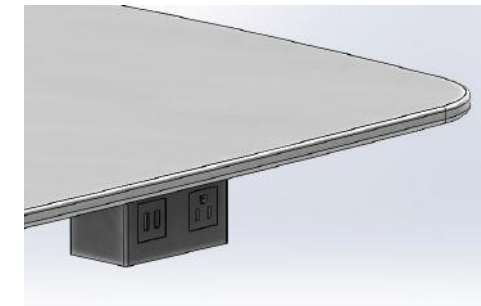

Edge Profiles

Straight Edge

Reverse Bevel

Power

1 Grounded Outlet / 2 USB
Mounts to underside of top.
Colors: White / Black / Grey

Base

Base Diameters:
18"
24"
28"